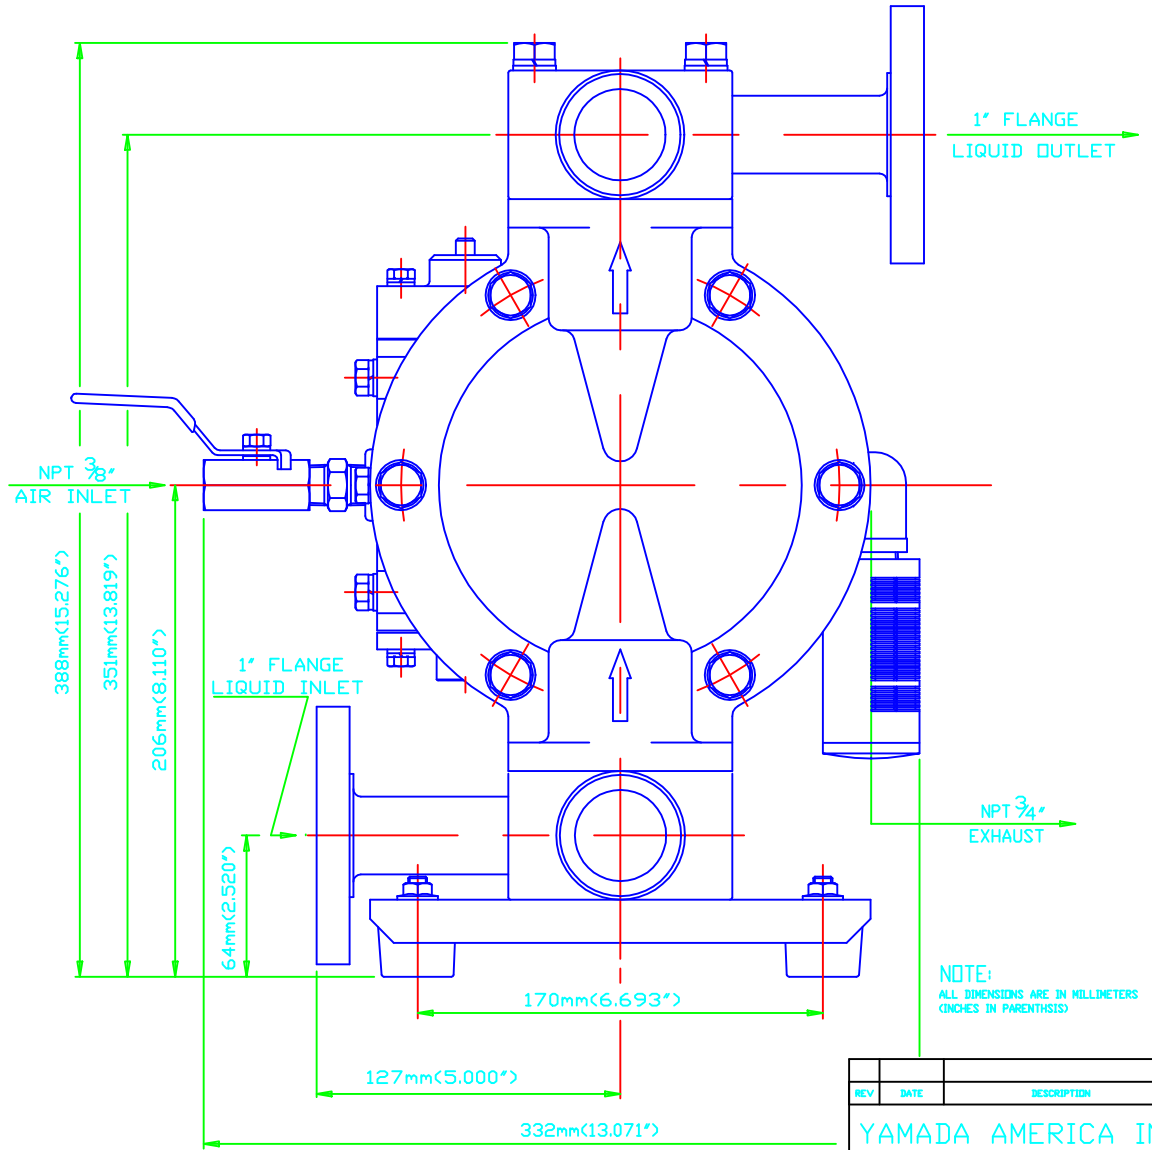

MODEL NUMBER = NDP-25BS□-FLG

NOTE:
ALL DIMENSIONS ARE IN MILLIMETERS
(INCHES IN PARENTHESIS)

REV	DATE	DESCRIPTION	APP'D
YAMADA AMERICA INC.			
1200 Nuclear Drive, West Chicago, IL 60185			
PART NO: NDP-25BS□-FLG			
DESCRIPTION: DIAPHRAGM PUMP ASSEMBLY			
THIS IS A CAD DRAWING AND MUST NOT BE ALTERED MANUALLY.			
SCALE _____		DRAWN BY _____	
DATE _____		APPROVED BY _____	
DRAWING NUMBER			REV