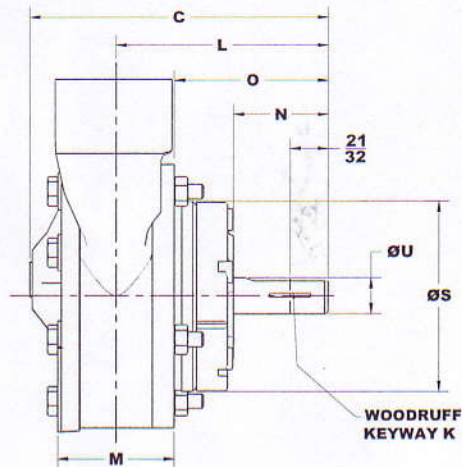

# 2C2F-6C2F Pump Mounting Dimensions

Model	A	B	C	R	G	K	L	M	N	O	P	S
2C2F	22 1/2°	3 7/8	5 1/8	5 21/32	6 7/32	#406	3 5/8	2	1 5/8	2 5/8	5 7/32	3 1/4
3C2F	22 1/2°	5 1/8	6 17/32	6 7/8	7 17/32	#606	4 13/16	2 5/16	2 3/32	3 7/16	6 5/8	3 3/4
4C2F	22 1/2°	5 1/8	7 27/32	7 9/16	8 7/32	#606	4 29/32	3	2 3/32	3 7/16	6 1/2	3 3/4
5C2F	17°	6 5/8	9 1/16	11 5/8	10 1/4	#808	5 3/4	4 5/16	2 3/8	3 3/8	7 1/2	3 3/4
6C2F	17°	6 5/8	9 1/2	12 1/8	10 3/4	#808	6	4 13/16	2 3/8	3 3/8	8 1/8	3 3/4

Model	T	U	X	Z	AL	AN	AO	BL	BN	BO
2C2F	1" NPT	5/8	3 11/16	3 1/8	3 1/16	1 1/16	2 1/16	6 1/16	2 19/32	5 1/32
3C2F	1 1/4" NPT	3/4	4 7/8	4 1/8	3 7/16	23/32	2 1/16	6 13/16	2 25/32	5 7/16
4C2F	1 1/2" NPT	3/4	4 1/8	3 3/4	3 17/32	23/32	2 1/16	6 29/32	2 25/32	5 7/16
5C2F	1 1/2" NPT	1	5	4 3/4	4 1/4	7/8	1 7/8	6 7/8	1 29/32	4 1/2
6C2F	2" NPT	1	4 3/4	4 3/4	4 1/2	7/8	1 7/8	7 1/8	1 29/32	4 1/2