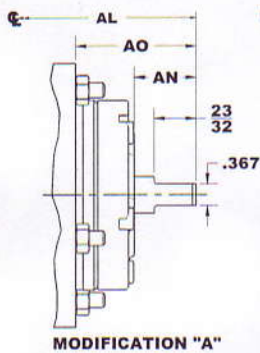

# 2C2F-6C2F Pump Mounting Dimensions

Model	A	B	C	R	G	K	L	M	N	O	P	S
2C2F	22 1/2°	3 7/8	5 1/8	5 21/32	6 7/32	#406	3 5/8	2	1 5/8	2 5/8	5 7/32	3 1/4
3C2F	22 1/2°	5 1/8	6 17/32	6 7/8	7 17/32	#606	4 13/16	2 5/16	2 3/32	3 7/16	6 5/8	3 3/4
4C2F	22 1/2°	5 1/8	7 27/32	7 9/16	8 7/32	#606	4 29/32	3	2 3/32	3 7/16	6 1/2	3 3/4
5C2F	17°	6 5/8	9 1/16	11 5/8	10 1/4	#808	5 3/4	4 5/16	2 3/8	3 3/8	7 1/2	3 3/4
6C2F	17°	6 5/8	9 1/2	12 1/8	10 3/4	#808	6	4 13/16	2 3/8	3 3/8	8 1/8	3 3/4

Model	T	U	X	Z	AL	AN	AO	BL	BN	BO
2C2F	1" NPT	5/8	3 11/16	3 1/8	3 1/16	1 1/16	2 1/16	6 1/16	2 19/32	5 1/32
3C2F	1 1/4" NPT	3/4	4 7/8	4 1/8	3 7/16	23/32	2 1/16	6 13/16	2 25/32	5 7/16
4C2F	1 1/2" NPT	3/4	4 1/8	3 3/4	3 17/32	23/32	2 1/16	6 29/32	2 25/32	5 7/16
5C2F	1 1/2" NPT	1	5	4 3/4	4 1/4	7/8	1 7/8	6 7/8	1 29/32	4 1/2
6C2F	2" NPT	1	4 3/4	4 3/4	4 1/2	7/8	1 7/8	7 1/8	1 29/32	4 1/2