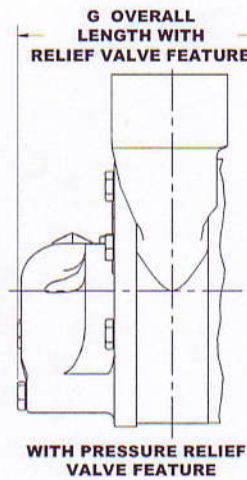

# 2C2F-6C2F Pump Mounting Dimensions

Model	A	B	C	R	G	K	L	M	N	O	P	S
2C2F	22 1/2°	3 7/8	5 1/8	5 21/32	6 7/32	#406	3 5/8	2	1 5/8	2 5/8	5 7/32	3 1/4
3C2F	22 1/2°	5 1/8	6 17/32	6 7/8	7 17/32	#606	4 13/16	2 5/16	2 3/32	3 7/16	6 5/8	3 3/4
4C2F	22 1/2°	5 1/8	7 27/32	7 9/16	8 7/32	#606	4 29/32	3	2 3/32	3 7/16	6 1/2	3 3/4
5C2F	17°	6 5/8	9 1/16	11 5/8	10 1/4	#808	5 3/4	4 5/16	2 3/8	3 3/8	7 1/2	3 3/4
6C2F	17°	6 5/8	9 1/2	12 1/8	10 3/4	#808	6	4 13/16	2 3/8	3 3/8	8 1/8	3 3/4

Model	T	U	X	Z	AL	AN	AO	BL	BN	BO
2C2F	1" NPT	5/8	3 11/16	3 1/8	3 1/16	1 1/16	2 1/16	6 1/16	2 19/32	5 1/32
3C2F	1 1/4" NPT	3/4	4 7/8	4 1/8	3 7/16	23/32	2 1/16	6 13/16	2 25/32	5 7/16
4C2F	1 1/2" NPT	3/4	4 1/8	3 3/4	3 17/32	23/32	2 1/16	6 29/32	2 25/32	5 7/16
5C2F	1 1/2" NPT	1	5	4 3/4	4 1/4	7/8	1 7/8	6 7/8	1 29/32	4 1/2
6C2F	2" NPT	1	4 3/4	4 3/4	4 1/2	7/8	1 7/8	7 1/8	1 29/32	4 1/2