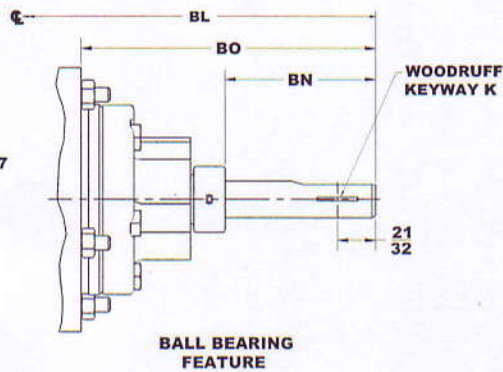

# 2C2F-6C2F Pump Mounting Dimensions

Model	A	B	C	R	G	K	L	M	N	O	P	S
2C2F	22 1/2°	3 7/8	5 1/8	5 21/32	6 7/32	#406	3 5/8	2	1 5/8	2 5/8	5 7/32	3 1/4
3C2F	22 1/2°	5 1/8	6 17/32	6 7/8	7 17/32	#606	4 13/16	2 5/16	2 3/32	3 7/16	6 5/8	3 3/4
4C2F	22 1/2°	5 1/8	7 27/32	7 9/16	8 7/32	#606	4 29/32	3	2 3/32	3 7/16	6 1/2	3 3/4
5C2F	17°	6 5/8	9 1/16	11 5/8	10 1/4	#808	5 3/4	4 5/16	2 3/8	3 3/8	7 1/2	3 3/4
6C2F	17°	6 5/8	9 1/2	12 1/8	10 3/4	#808	6	4 13/16	2 3/8	3 3/8	8 1/8	3 3/4

Model	T	U	X	Z	AL	AN	AO	BL	BN	BO
2C2F	1" NPT	5/8	3 11/16	3 1/8	3 1/16	1 1/16	2 1/16	6 1/16	2 19/32	5 1/32
3C2F	1 1/4" NPT	3/4	4 7/8	4 1/8	3 7/16	23/32	2 1/16	6 13/16	2 25/32	5 7/16
4C2F	1 1/2" NPT	3/4	4 1/8	3 3/4	3 17/32	23/32	2 1/16	6 29/32	2 25/32	5 7/16
5C2F	1 1/2" NPT	1	5	4 3/4	4 1/4	7/8	1 7/8	6 7/8	1 29/32	4 1/2
6C2F	2" NPT	1	4 3/4	4 3/4	4 1/2	7/8	1 7/8	7 1/8	1 29/32	4 1/2