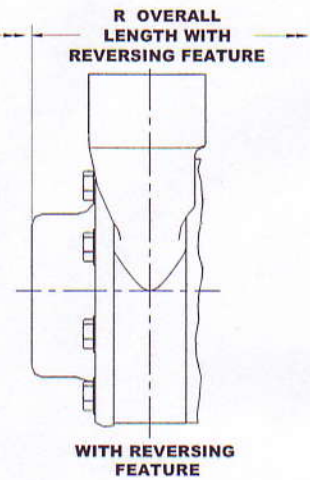

# 2C2F-6C2F Pump Mounting Dimensions

Model	A	B	C	R	G	K	L	M	N	O	P	S
2C2F	22 1/2°	3 7/8	5 1/8	5 21/32	6 7/32	#406	3 5/8	2	1 5/8	2 5/8	5 7/32	3 1/4
3C2F	22 1/2°	5 1/8	6 17/32	6 7/8	7 17/32	#606	4 13/16	2 5/16	2 3/32	3 7/16	6 5/8	3 3/4
4C2F	22 1/2°	5 1/8	7 27/32	7 9/16	8 7/32	#606	4 29/32	3	2 3/32	3 7/16	6 1/2	3 3/4
5C2F	17°	6 5/8	9 1/16	11 5/8	10 1/4	#808	5 3/4	4 5/16	2 3/8	3 3/8	7 1/2	3 3/4
6C2F	17°	6 5/8	9 1/2	12 1/8	10 3/4	#808	6	4 13/16	2 3/8	3 3/8	8 1/8	3 3/4

Model	T	U	X	Z	AL	AN	AO	BL	BN	BO
2C2F	1" NPT	5/8	3 11/16	3 1/8	3 1/16	1 1/16	2 1/16	6 1/16	2 19/32	5 1/32
3C2F	1 1/4" NPT	3/4	4 7/8	4 1/8	3 7/16	23/32	2 1/16	6 13/16	2 25/32	5 7/16
4C2F	1 1/2" NPT	3/4	4 1/8	3 3/4	3 17/32	23/32	2 1/16	6 29/32	2 25/32	5 7/16
5C2F	1 1/2" NPT	1	5	4 3/4	4 1/4	7/8	1 7/8	6 7/8	1 29/32	4 1/2
6C2F	2" NPT	1	4 3/4	4 3/4	4 1/2	7/8	1 7/8	7 1/8	1 29/32	4 1/2