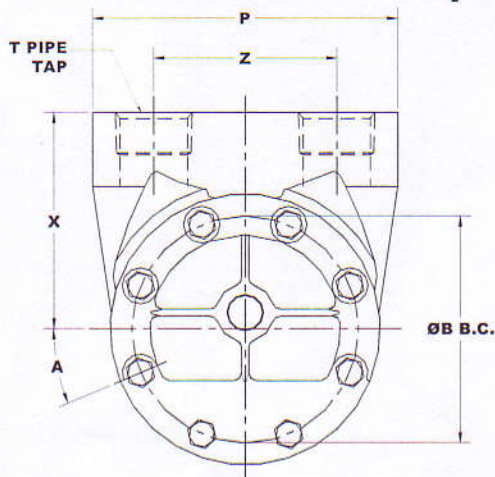

# 2C2F-6C2F Pump Mounting Dimensions

Model	A	B	C	R	G	K	L	M	N	O	P	S
2C2F	22 1/2°	3 7/8	5 1/8	5 21/32	6 7/32	#406	3 5/8	2	1 5/8	2 5/8	5 7/32	3 1/4
3C2F	22 1/2°	5 1/8	6 17/32	6 7/8	7 17/32	#606	4 13/16	2 5/16	2 3/32	3 7/16	6 5/8	3 3/4
4C2F	22 1/2°	5 1/8	7 27/32	7 9/16	8 7/32	#606	4 29/32	3	2 3/32	3 7/16	6 1/2	3 3/4
5C2F	17°	6 5/8	9 1/16	11 5/8	10 1/4	#808	5 3/4	4 5/16	2 3/8	3 3/8	7 1/2	3 3/4
6C2F	17°	6 5/8	9 1/2	12 1/8	10 3/4	#808	6	4 13/16	2 3/8	3 3/8	8 1/8	3 3/4

Model	T	U	X	Z	AL	AN	AO	BL	BN	BO
2C2F	1" NPT	5/8	3 11/16	3 1/8	3 1/16	1 1/16	2 1/16	6 1/16	2 19/32	5 1/32
3C2F	1 1/4" NPT	3/4	4 7/8	4 1/8	3 7/16	23/32	2 1/16	6 13/16	2 25/32	5 7/16
4C2F	1 1/2" NPT	3/4	4 1/8	3 3/4	3 17/32	23/32	2 1/16	6 29/32	2 25/32	5 7/16
5C2F	1 1/2" NPT	1	5	4 3/4	4 1/4	7/8	1 7/8	6 7/8	1 29/32	4 1/2
6C2F	2" NPT	1	4 3/4	4 3/4	4 1/2	7/8	1 7/8	7 1/8	1 29/32	4 1/2