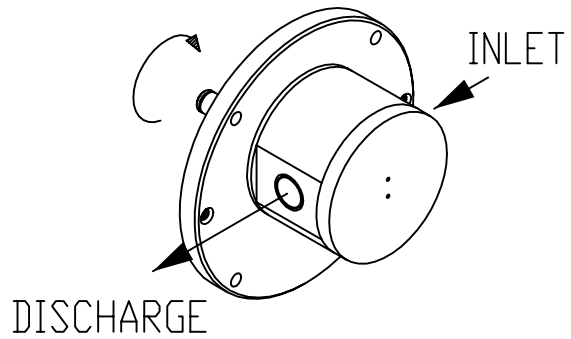

ROC X5-03 ROTATION

LOW DRIVE	ROT	HIGH DRIVE
 <p style="text-align: center;">standard</p>	<p>C W</p>	
	<p>C C W</p>	

RDC X5-03 MAG DRIVE ROTATION

LOW DRIVE

ROT

HIGH DRIVE

standard

C
W

DISCHARGE

INLET

C
C
W

INLET

DISCHARGE

ROC 07-18 ROTATION

HIGH DRIVE

ROT