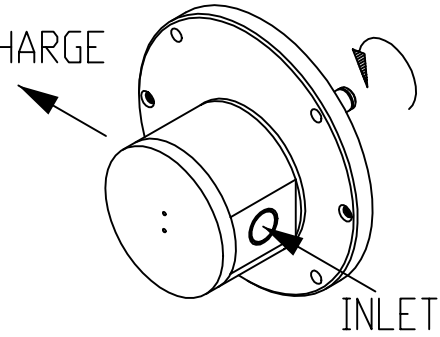

ROC X5-03 ROTATION

LOW DRIVE	ROT	HIGH DRIVE
 <p style="text-align: center;">standard</p>	<p>C W</p>	
	<p>C C W</p>	

RDC X5-03 MAG DRIVE ROTATION

LOW DRIVE

ROT

HIGH DRIVE

standard

C
W

DISCHARGE

INLET

C
C
W

INLET

DISCHARGE

ROC 07-18 ROTATION

HIGH DRIVE

ROT