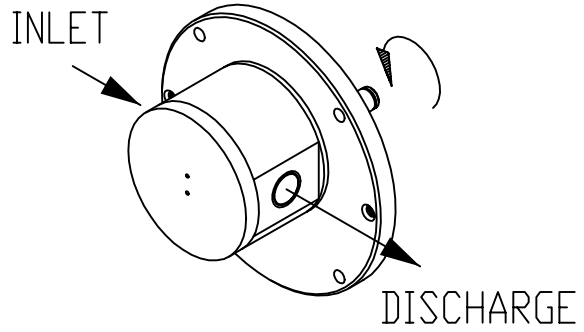

ROC X5-03 ROTATION

LOW DRIVE	ROT	HIGH DRIVE
 <p style="text-align: center;">standard</p>	<p>C W</p>	
	<p>C C W</p>	

RDC X5-03 MAG DRIVE ROTATION

LOW DRIVE

ROT

HIGH DRIVE

standard

C
W

DISCHARGE

INLET

C
C
W

INLET

DISCHARGE

ROC 07-18 ROTATION

HIGH DRIVE

ROT