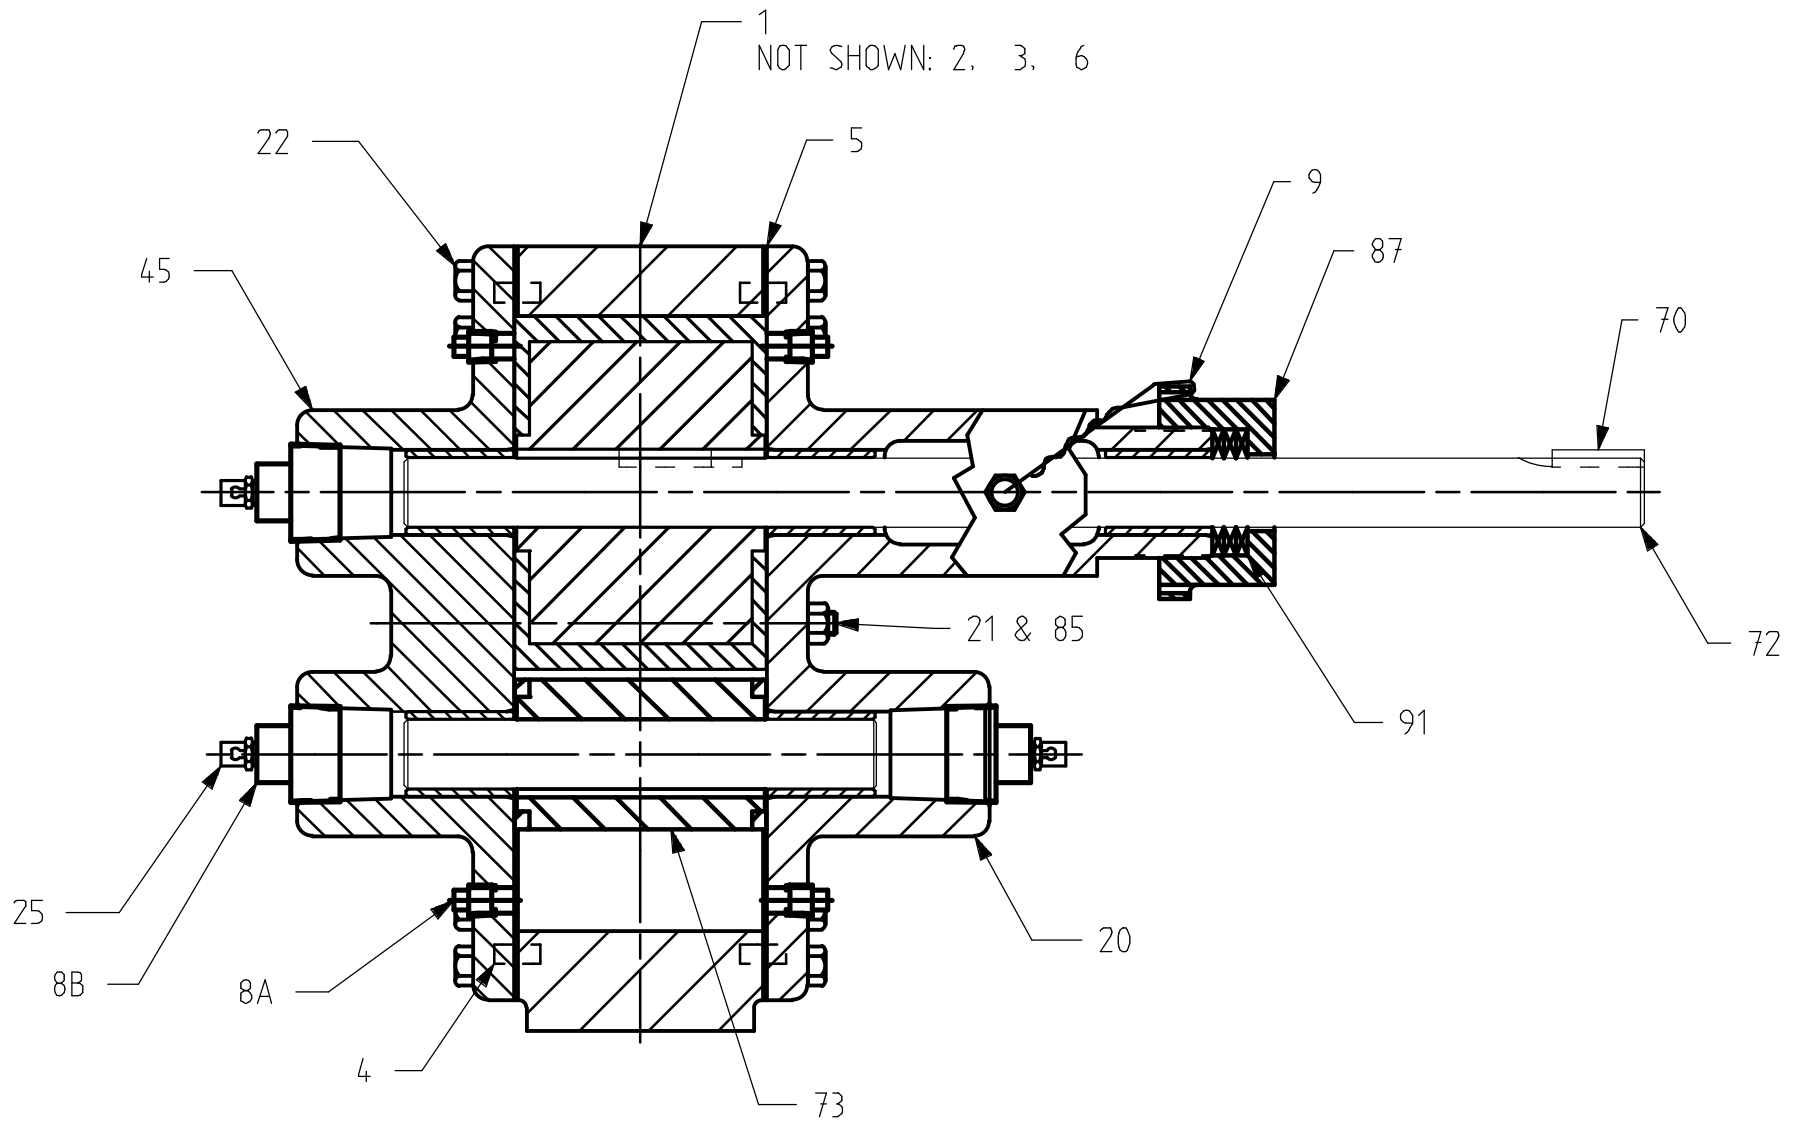

# 5658HF

## 5658 HF

KEY NO.	DESCRIPTION	5658	
		QTY	PART NO.
1	Case	1	N22-227
2	Gasket, Flange	2	D11-615
3	Flange	2	P23-151
4	Dowel Pin	4	G48-42
5	Case Gasket	10	D11-614
6	Hex Hd Cap Screw	8	G49-043150
8A	Pipe Plug	4	G56-12
8B	Pipe Plug	3	G56-82
9	Lockwire	1	G58-28
20	Backplate Assy, Brz Brgs	1	N2-1529
21	Stud		N/A
22	Hex Hd Cap Screw	24	G49-037125
25	Lube Fitting	4	G63-3
45	Faceplate Assy	1	N3-730
70	Key, Drive	1	D30-9
72	Drive Gear, Shaft & Key Assy	1	N1-917
73	Idler Gear & Shaft Assy **	1	N1-918
85	Nut		N/A
87	Pkg Gland	1	P10-221
91	Pkg Rings	3	G14-846

\*\* Key not required, gear is pressed onto splined idler shaft

N2-1529 Backplate Assy includes Brz Brgs: (3) G5-941

N3-730 Faceplate Assy includes Brz Brgs: (2) G5-941