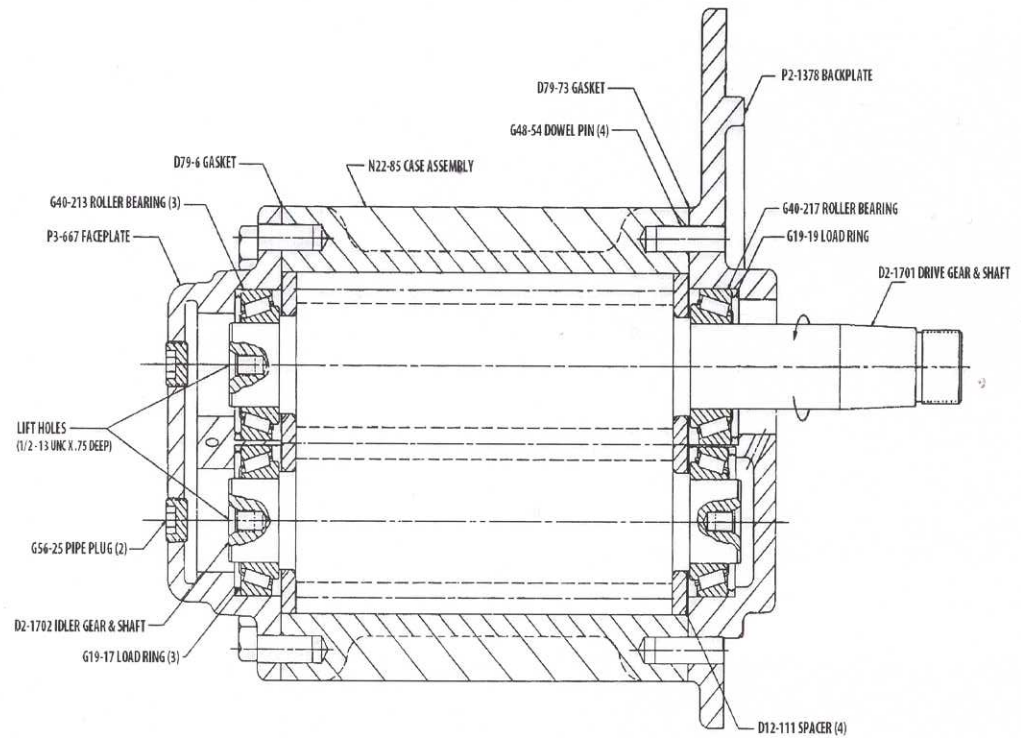

THE 20083 LOCOMOTIVE LUBE OIL PUMP

THE ORIGINAL...THE BEST...

AVAILABLE DIRECT TO YOU...

MODEL 20083 TYPE 4

ENGINE MAIN LUBE PUMP FOR LOCOMOTIVES

3475 Old Maysville Rd.
P.O. Box 269
Commerce, GA 30529

Phone: (706) 335-5551
Fax: (706) 335-5490
Toll Free: 1-800-944-6769