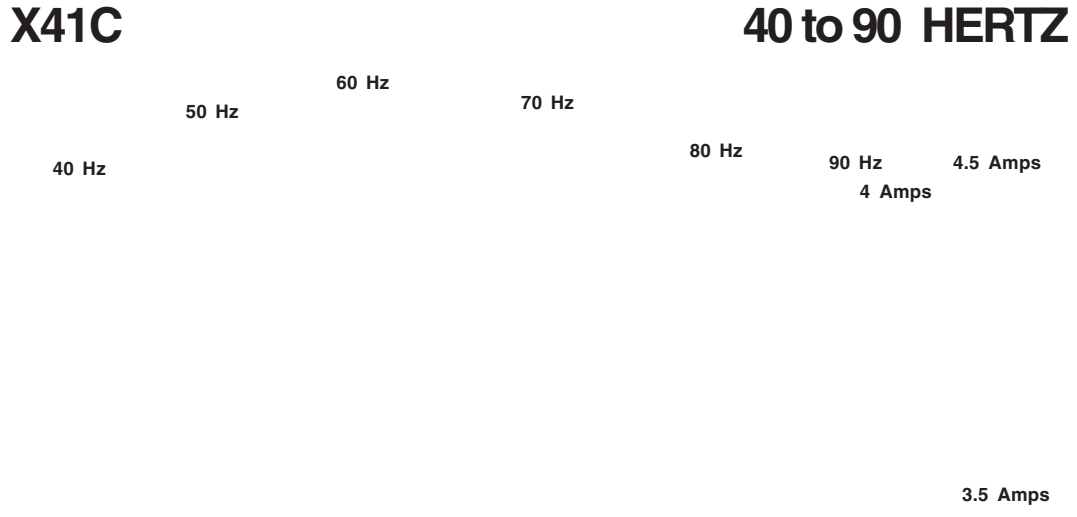

X41 SERIES

Performance Curves

Data is valid for 1.0 specific gravity fluids. 190 - 230 Volts

MTH PUMPS

401 West Main Street • Plano, IL 60545-1436
Phone: 630-552-4115 • Fax: 630-552-3688

Performance Curves

MTH PUMPS

401 West Main Street • Plano, IL 60545-1436
Phone: 630-552-4115 • Fax: 630-552-3688

X41 SERIES

Performance Curves

Data is valid for 1.0 specific gravity fluids. 190 - 230 Volts

X51 SERIES

Performance Curves

Data is valid for 1.0 specific gravity fluids. 190 - 230 Volts

401 West Main Street • Plano, IL 60545-1436
Phone: 630-552-4115 • Fax: 630-552-3688