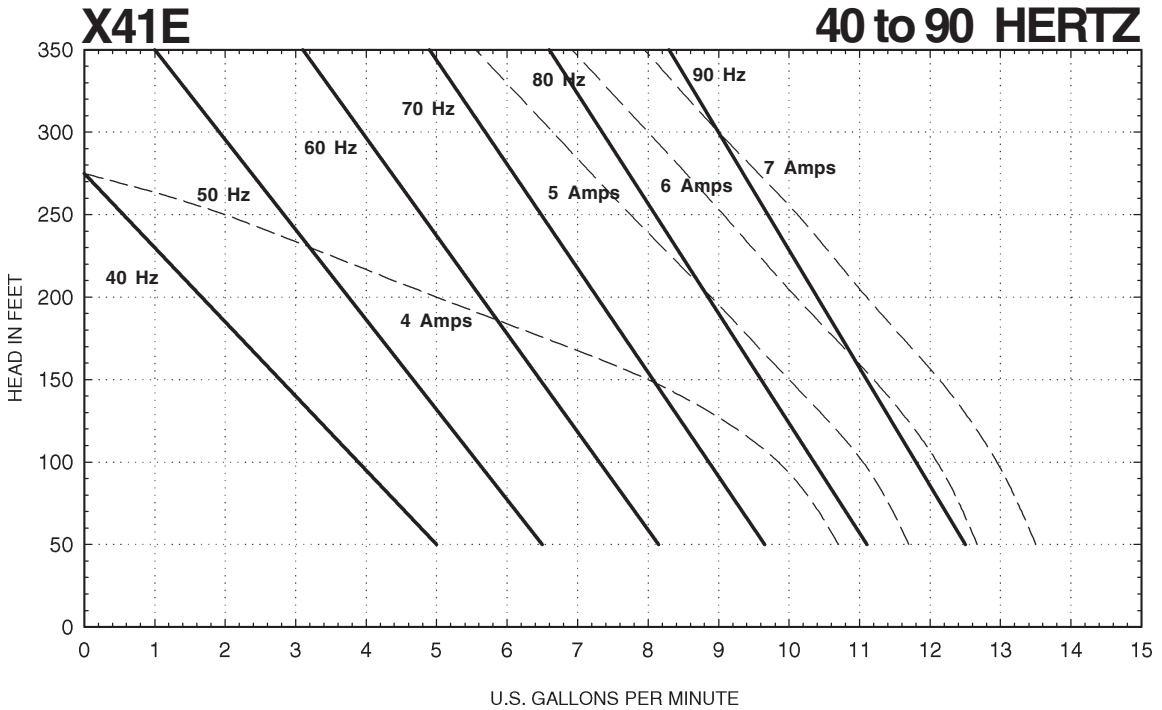

X41 SERIES

Performance Curves

Data is valid for 1.0 specific gravity fluids. 190 - 230 Volts

MTH PUMPS

401 West Main Street • Plano, IL 60545-1436
Phone: 630-552-4115 • Fax: 630-552-3688

Performance Curves

MTH PUMPS

401 West Main Street • Plano, IL 60545-1436
Phone: 630-552-4115 • Fax: 630-552-3688

X41 SERIES

Performance Curves

Data is valid for 1.0 specific gravity fluids. 190 - 230 Volts

X51 SERIES

Performance Curves

Data is valid for 1.0 specific gravity fluids. 190 - 230 Volts

401 West Main Street • Plano, IL 60545-1436
Phone: 630-552-4115 • Fax: 630-552-3688