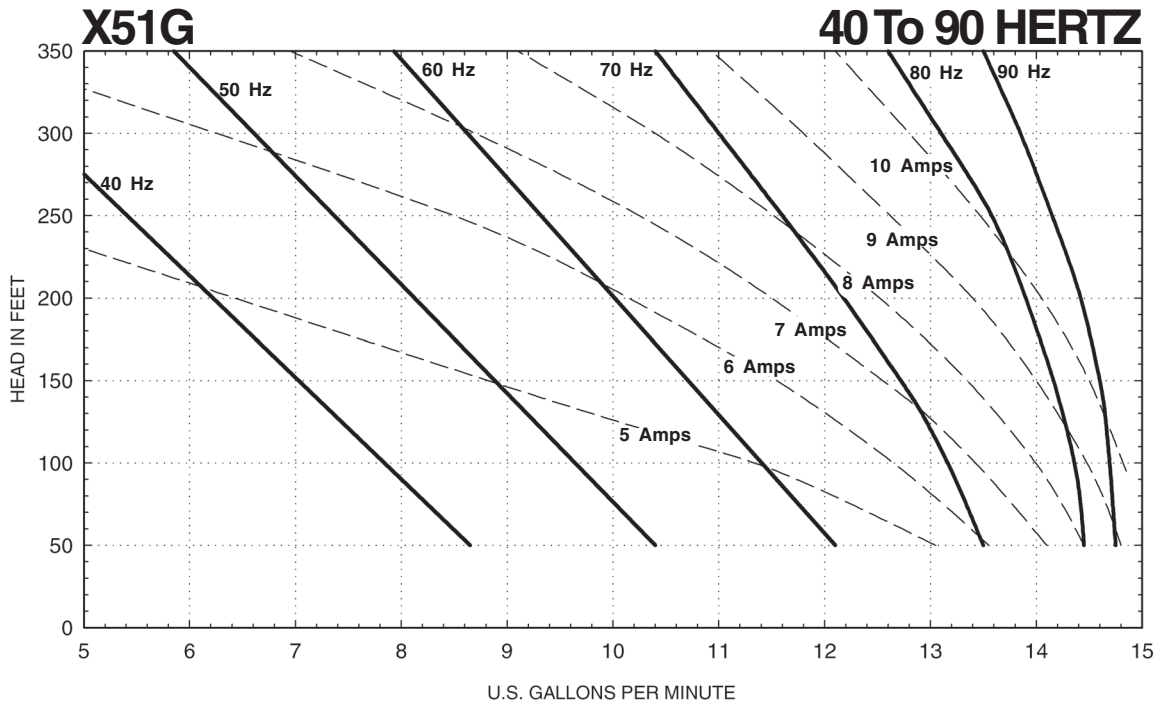

X41 SERIES

Performance Curves

Data is valid for 1.0 specific gravity fluids. 190 - 230 Volts

MTH PUMPS

401 West Main Street • Plano, IL 60545-1436
Phone: 630-552-4115 • Fax: 630-552-3688

Performance Curves

MTH PUMPS

401 West Main Street • Plano, IL 60545-1436
Phone: 630-552-4115 • Fax: 630-552-3688

X41 SERIES

Performance Curves

Data is valid for 1.0 specific gravity fluids. 190 - 230 Volts

X51 SERIES

Performance Curves