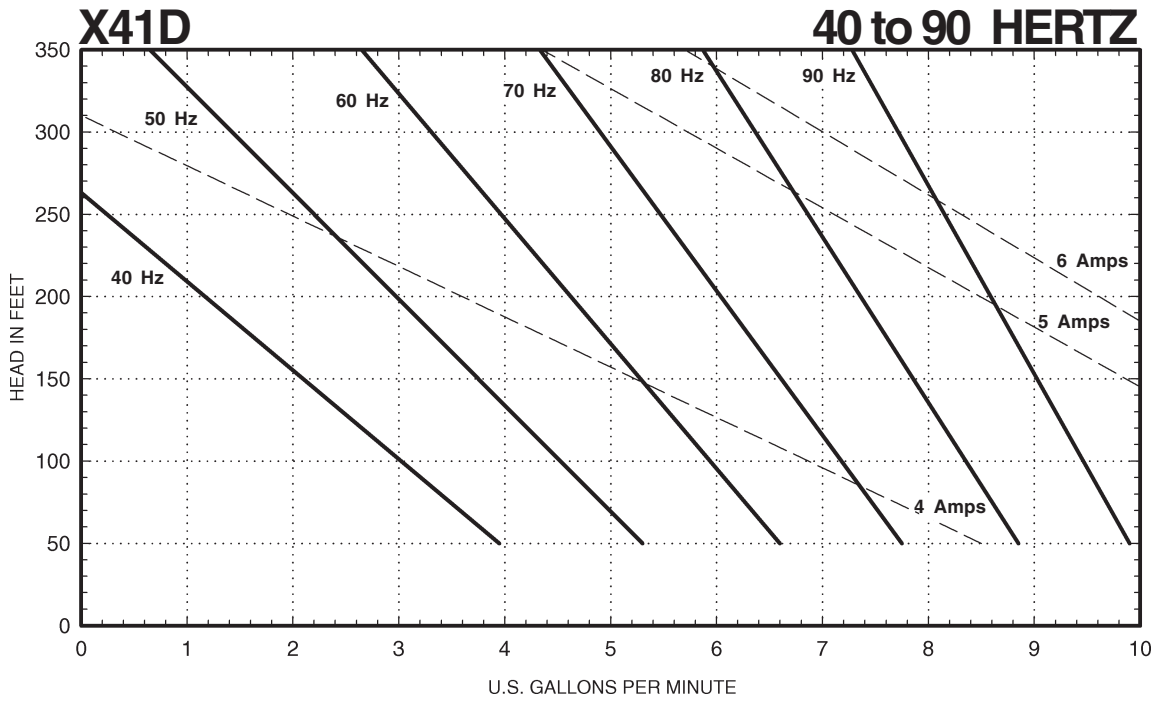

X41 SERIES

Performance Curves

Data is valid for 1.0 specific gravity fluids. 190 - 230 Volts

MTH PUMPS

401 West Main Street • Plano, IL 60545-1436
Phone: 630-552-4115 • Fax: 630-552-3688

Performance Curves

MTH PUMPS

401 West Main Street • Plano, IL 60545-1436
Phone: 630-552-4115 • Fax: 630-552-3688

X41 SERIES

Performance Curves

Data is valid for 1.0 specific gravity fluids. 190 - 230 Volts

X51 SERIES

Performance Curves

Data is valid for 1.0 specific gravity fluids. 190 - 230 Volts

401 West Main Street • Plano, IL 60545-1436
Phone: 630-552-4115 • Fax: 630-552-3688