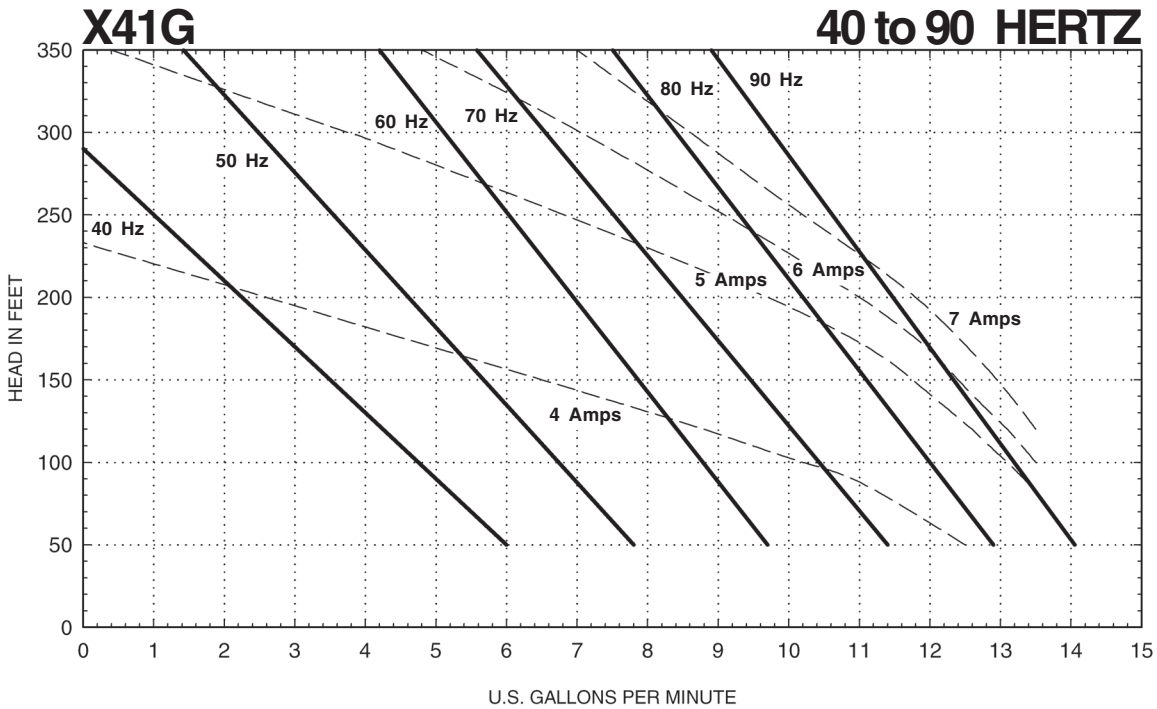

X41 SERIES

Performance Curves

Data is valid for 1.0 specific gravity fluids. 190 - 230 Volts

MTH PUMPS

401 West Main Street • Plano, IL 60545-1436
Phone: 630-552-4115 • Fax: 630-552-3688

Performance Curves

MTH PUMPS

401 West Main Street • Plano, IL 60545-1436
Phone: 630-552-4115 • Fax: 630-552-3688

X41 SERIES

Performance Curves

Data is valid for 1.0 specific gravity fluids. 190 - 230 Volts

X51 SERIES

Performance Curves