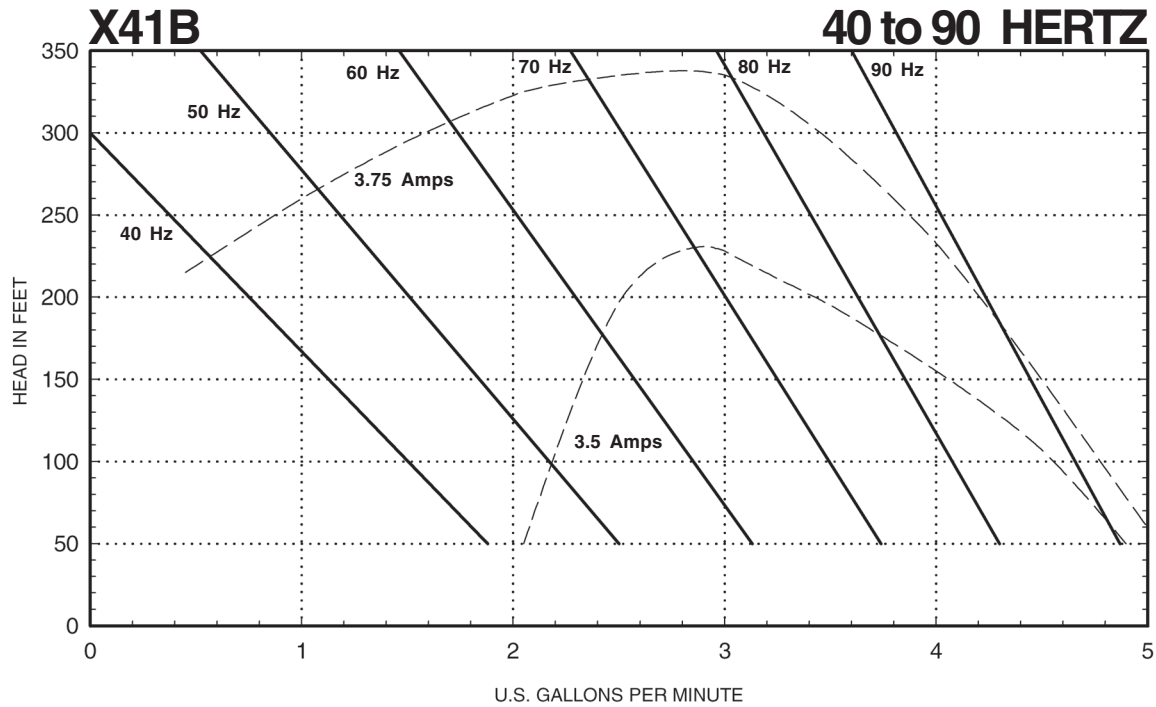

X41 SERIES

Performance Curves

Data is valid for 1.0 specific gravity fluids. 190 - 230 Volts

MTH PUMPS

401 West Main Street • Plano, IL 60545-1436
Phone: 630-552-4115 • Fax: 630-552-3688

Performance Curves

MTH PUMPS

401 West Main Street • Plano, IL 60545-1436
Phone: 630-552-4115 • Fax: 630-552-3688

X41 SERIES

Performance Curves

Data is valid for 1.0 specific gravity fluids. 190 - 230 Volts

X51 SERIES

Performance Curves

Data is valid for 1.0 specific gravity fluids. 190 - 230 Volts

401 West Main Street • Plano, IL 60545-1436
Phone: 630-552-4115 • Fax: 630-552-3688