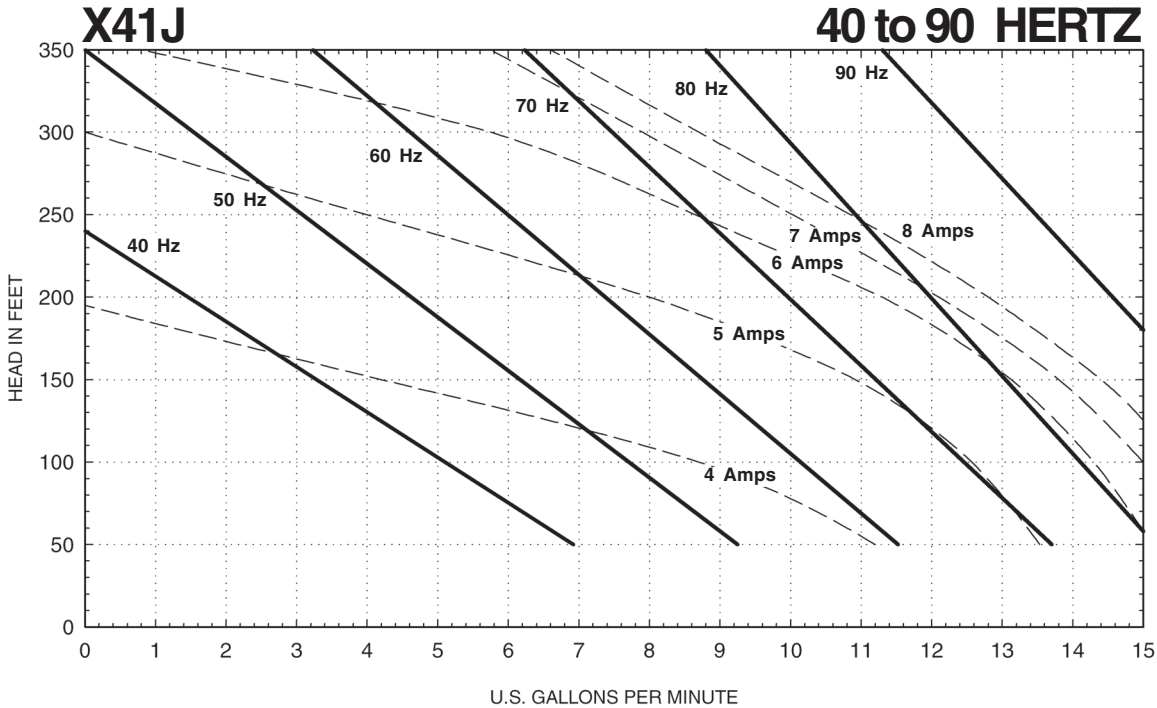

X41 SERIES

Performance Curves

Data is valid for 1.0 specific gravity fluids. 190 - 230 Volts

MTH PUMPS

401 West Main Street • Plano, IL 60545-1436
Phone: 630-552-4115 • Fax: 630-552-3688

Performance Curves

MTH PUMPS

401 West Main Street • Plano, IL 60545-1436
Phone: 630-552-4115 • Fax: 630-552-3688

X41 SERIES

Performance Curves

Data is valid for 1.0 specific gravity fluids. 190 - 230 Volts

X51 SERIES

Performance Curves

Data is valid for 1.0 specific gravity fluids. 190 - 230 Volts

401 West Main Street • Plano, IL 60545-1436
Phone: 630-552-4115 • Fax: 630-552-3688