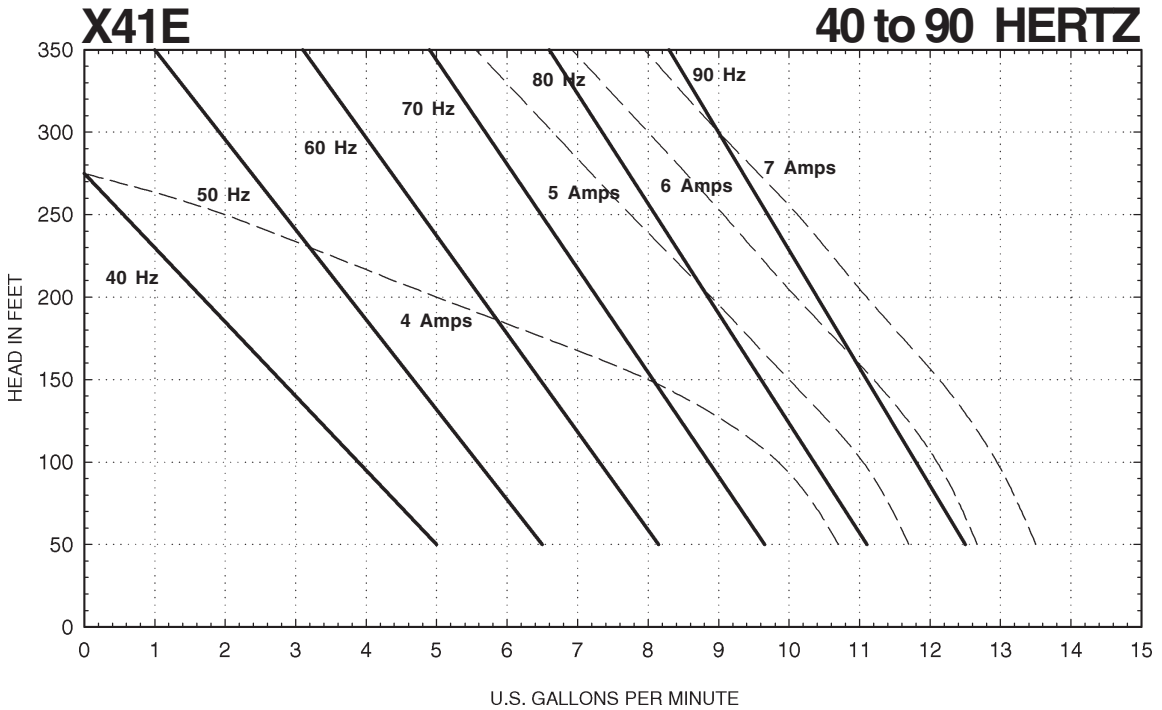

# Performance Curves

**X41C**

**40 to 90 HERTZ**

Data is valid for 1.0 specific gravity fluids. 190 - 230 Volts

**MTH PUMPS**

401 West Main Street • Plano, IL 60545-1436  
Phone: 630-552-4115 • Fax: 630-552-3688

# Performance Curves

## MTH PUMPS

Data is valid for 1.0 specific gravity fluids. 190 - 230 Volts

X41 SERIES

# Performance Curves

Data is valid for 1.0 specific gravity fluids. 190 - 230 Volts

X51 SERIES