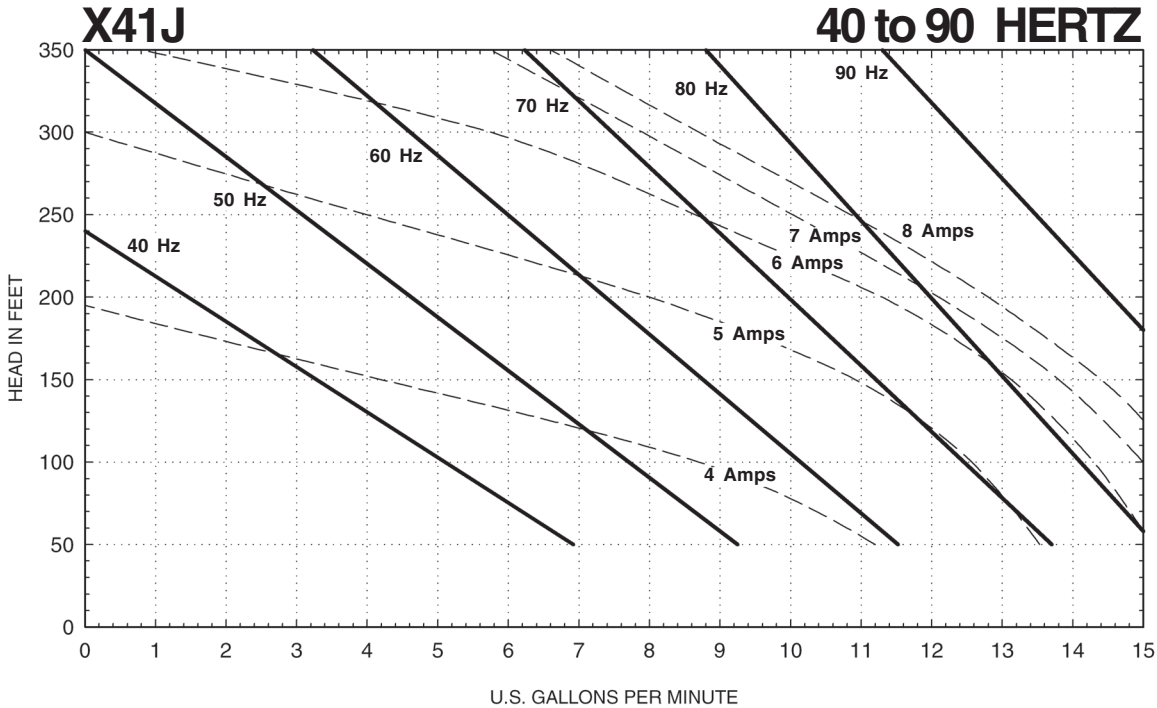

# Performance Curves

**X41C**

**40 to 90 HERTZ**

Data is valid for 1.0 specific gravity fluids. 190 - 230 Volts

**MTH PUMPS**

401 West Main Street • Plano, IL 60545-1436  
Phone: 630-552-4115 • Fax: 630-552-3688

# Performance Curves

## MTH PUMPS

Data is valid for 1.0 specific gravity fluids. 190 - 230 Volts

X41 SERIES

# Performance Curves

Data is valid for 1.0 specific gravity fluids. 190 - 230 Volts

X51 SERIES