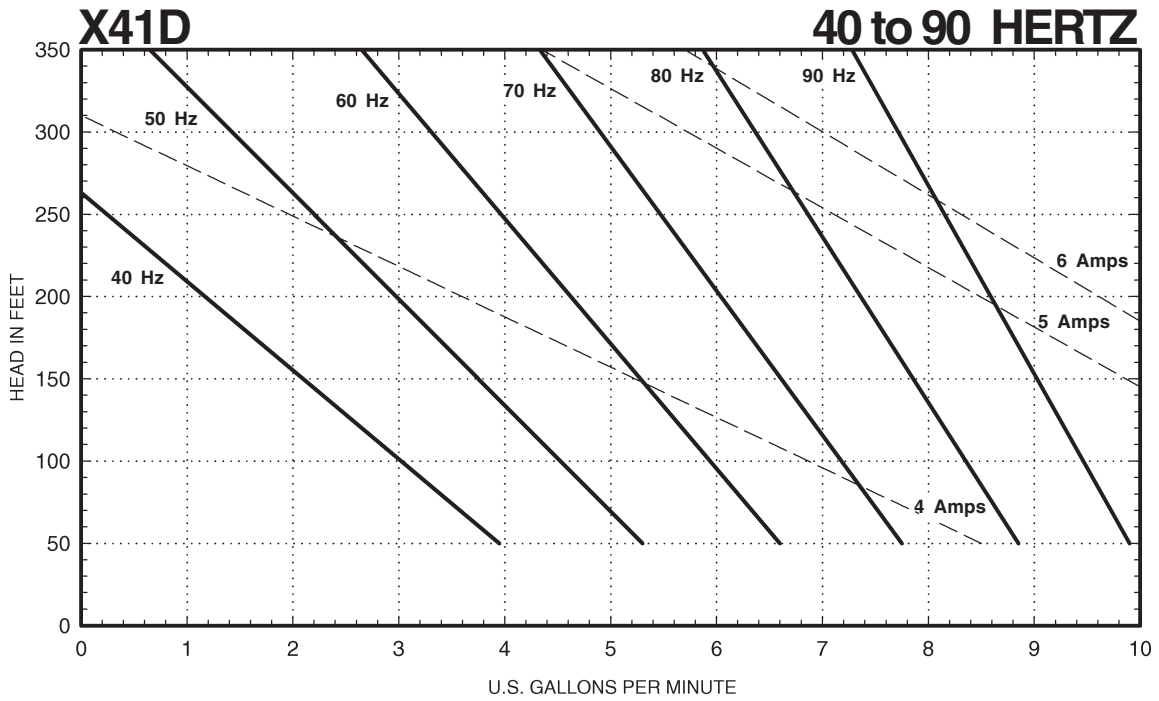

# Performance Curves

**X41C**

**40 to 90 HERTZ**

Data is valid for 1.0 specific gravity fluids. 190 - 230 Volts

**MTH PUMPS**

401 West Main Street • Plano, IL 60545-1436  
Phone: 630-552-4115 • Fax: 630-552-3688

# Performance Curves

## MTH PUMPS

Data is valid for 1.0 specific gravity fluids. 190 - 230 Volts

X41 SERIES

# Performance Curves

Data is valid for 1.0 specific gravity fluids. 190 - 230 Volts

X51 SERIES