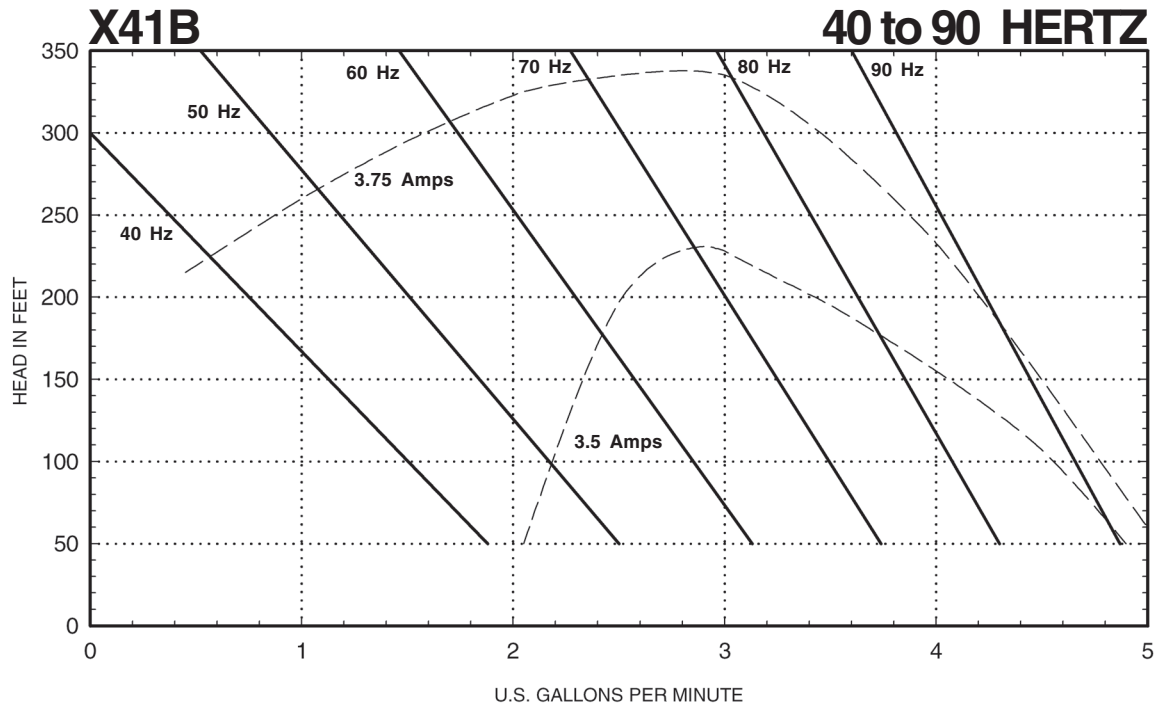

# Performance Curves

**X41C**

**40 to 90 HERTZ**

Data is valid for 1.0 specific gravity fluids. 190 - 230 Volts

**MTH PUMPS**

401 West Main Street • Plano, IL 60545-1436  
Phone: 630-552-4115 • Fax: 630-552-3688

## MTH PUMPS

Data is valid for 1.0 specific gravity fluids. 190 - 230 Volts

X41 SERIES

# Performance Curves

Data is valid for 1.0 specific gravity fluids. 190 - 230 Volts

X51 SERIES

# Performance Curves

Data is valid for 1.0 specific gravity fluids. 190 - 230 Volts

401 West Main Street • Plano, IL 60545-1436  
Phone: 630-552-4115 • Fax: 630-552-3688