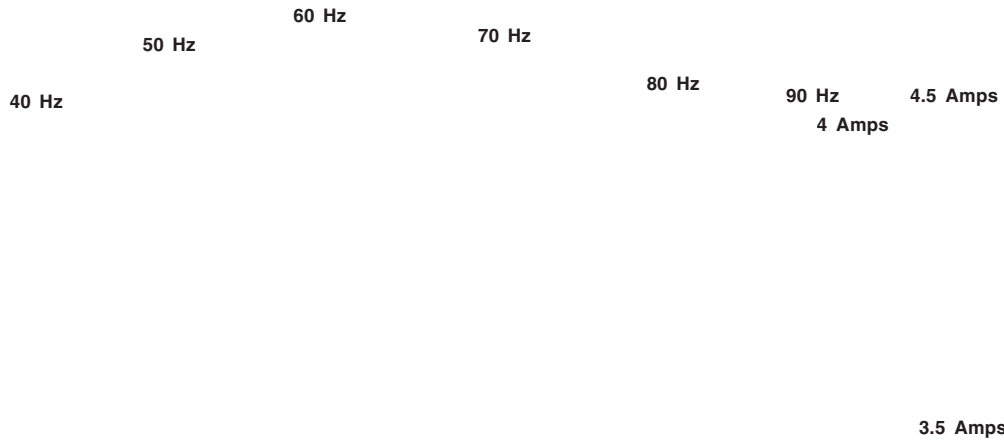

# Performance Curves

**X41C**

**40 to 90 HERTZ**

Data is valid for 1.0 specific gravity fluids. 190 - 230 Volts

**MTH PUMPS**

401 West Main Street • Plano, IL 60545-1436  
Phone: 630-552-4115 • Fax: 630-552-3688

## MTH PUMPS

Data is valid for 1.0 specific gravity fluids. 190 - 230 Volts

X41 SERIES

# Performance Curves

Data is valid for 1.0 specific gravity fluids. 190 - 230 Volts

X51 SERIES