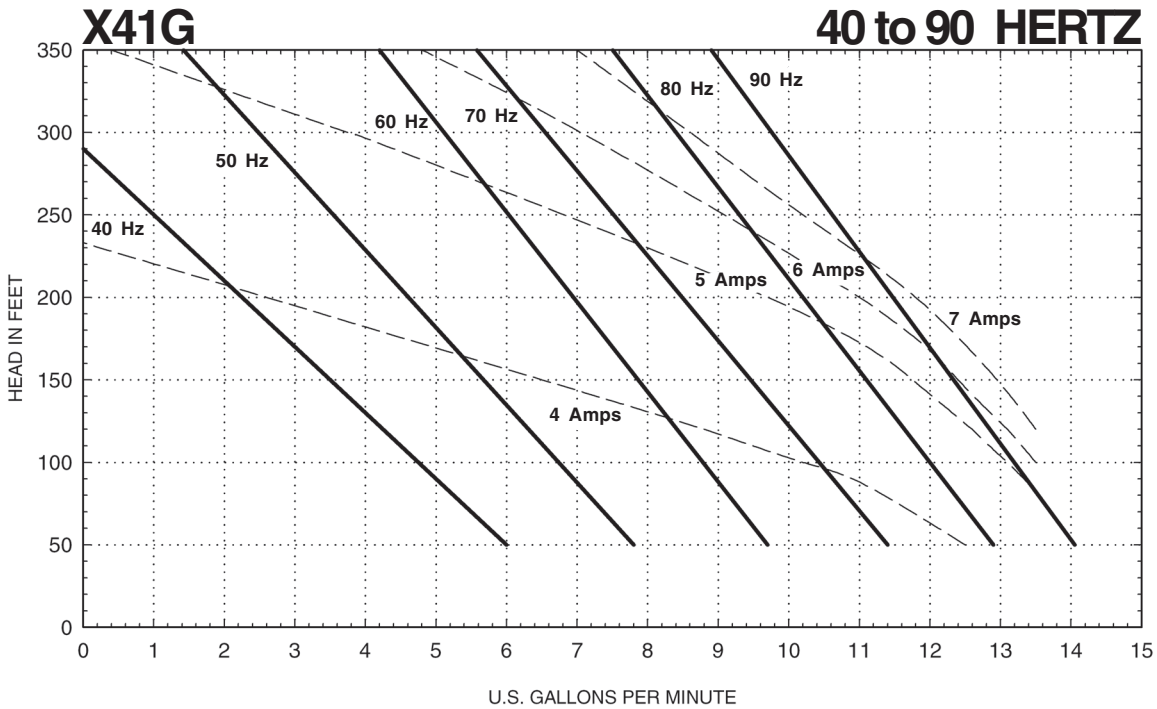

# Performance Curves

**X41C**

**40 to 90 HERTZ**

Data is valid for 1.0 specific gravity fluids. 190 - 230 Volts

**MTH PUMPS**

401 West Main Street • Plano, IL 60545-1436  
Phone: 630-552-4115 • Fax: 630-552-3688

# Performance Curves

## MTH PUMPS

Data is valid for 1.0 specific gravity fluids. 190 - 230 Volts

X41 SERIES

# Performance Curves

Data is valid for 1.0 specific gravity fluids. 190 - 230 Volts

X51 SERIES