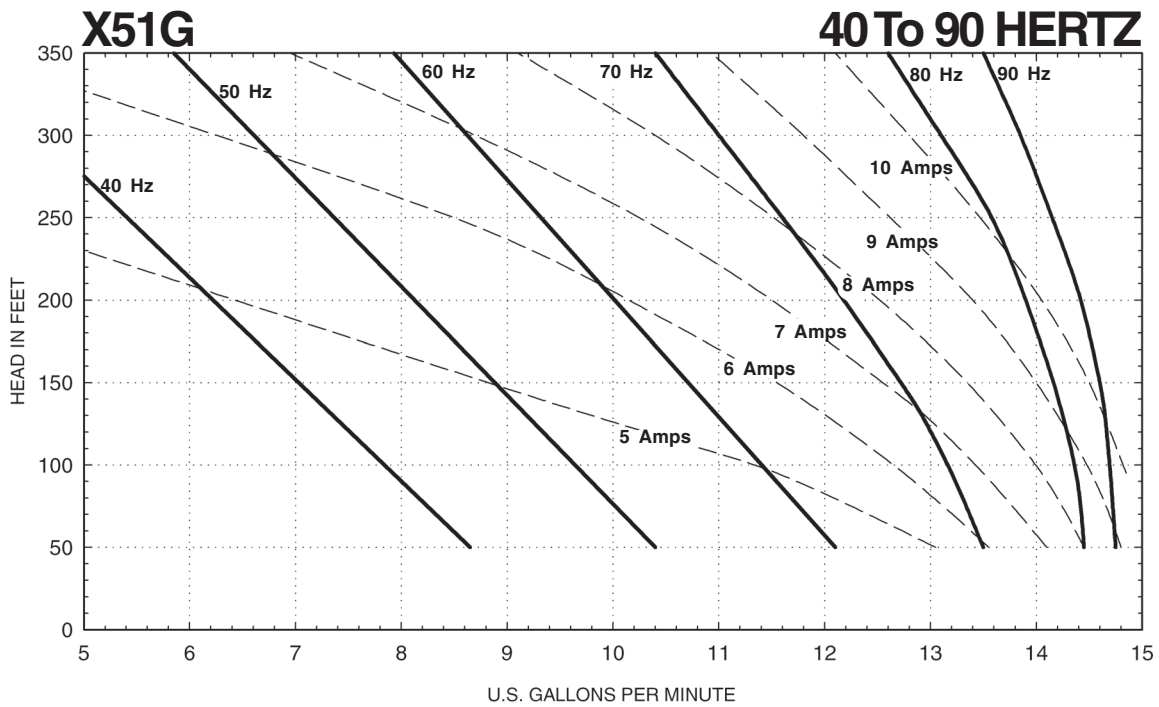

## MTH PUMPS

Data is valid for 1.0 specific gravity fluids. 190 - 230 Volts

X41 SERIES

# Performance Curves

Data is valid for 1.0 specific gravity fluids. 190 - 230 Volts

X51 SERIES

# Performance Curves

Data is valid for 1.0 specific gravity fluids. 190 - 230 Volts

401 West Main Street • Plano, IL 60545-1436  
Phone: 630-552-4115 • Fax: 630-552-3688