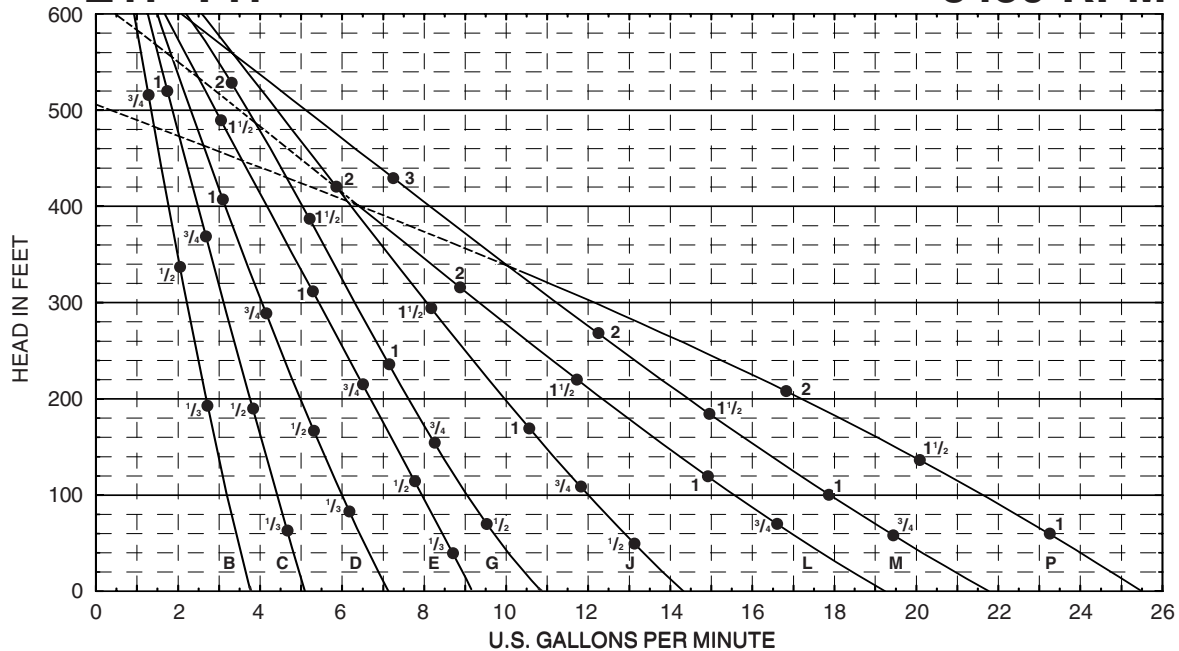

SERIES E41 • T41

Performance Curves

E41 • T41 (60 Hz ODP Service Factor Motor Horsepower Selections*) **3450 RPM**

E41 • T41 (60 Hz Horsepower Selections for All Motor Enclosures*) **3450 RPM**

MTH PUMPS

401 West Main Street • Plano, IL 60545-1436
 Phone: 630-552-4115 • Fax: 630-552-3688
 URL: MTHPUMPS.COM
 Email: SALES@MTHPUMPS.COM