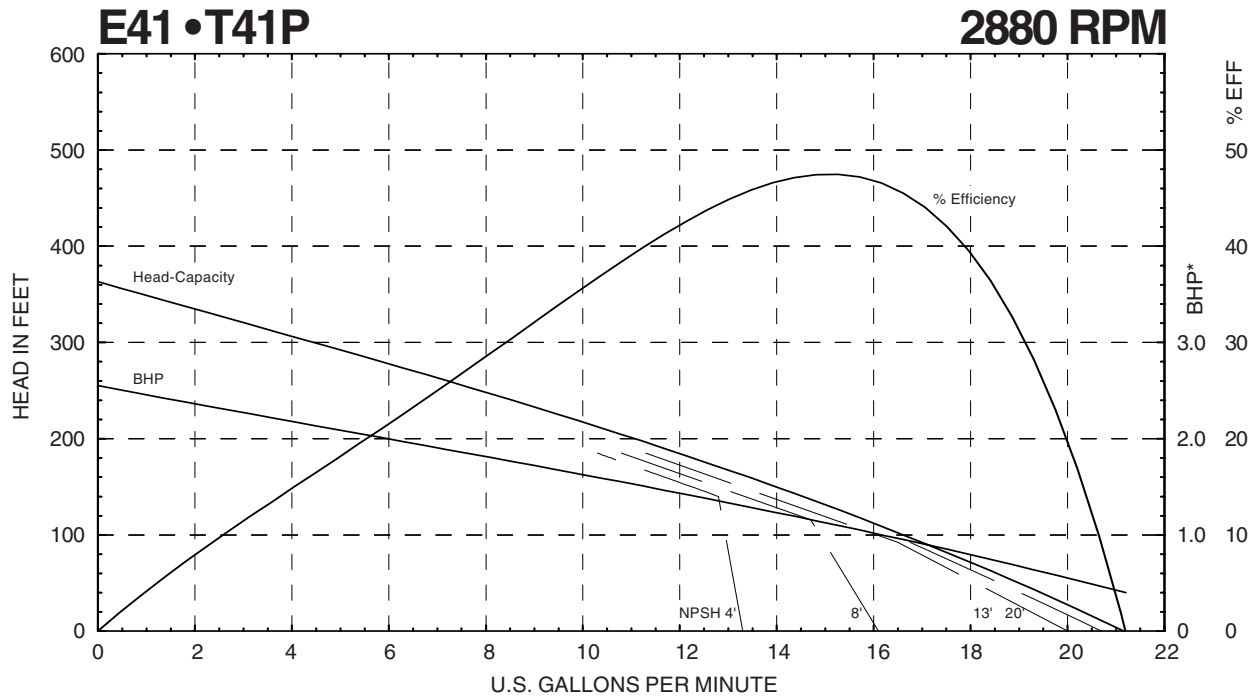

Performance Curves

MTH PUMPS

401 West Main Street • Plano, IL 60545-1436
Phone: 630-552-4115 • Fax: 630-552-3688
Email: SALES@MTHPUMPS.COM
<http://WWW.MTHPUMPS.COM>

* Horsepower data is valid for 1.0 specific gravity fluids only