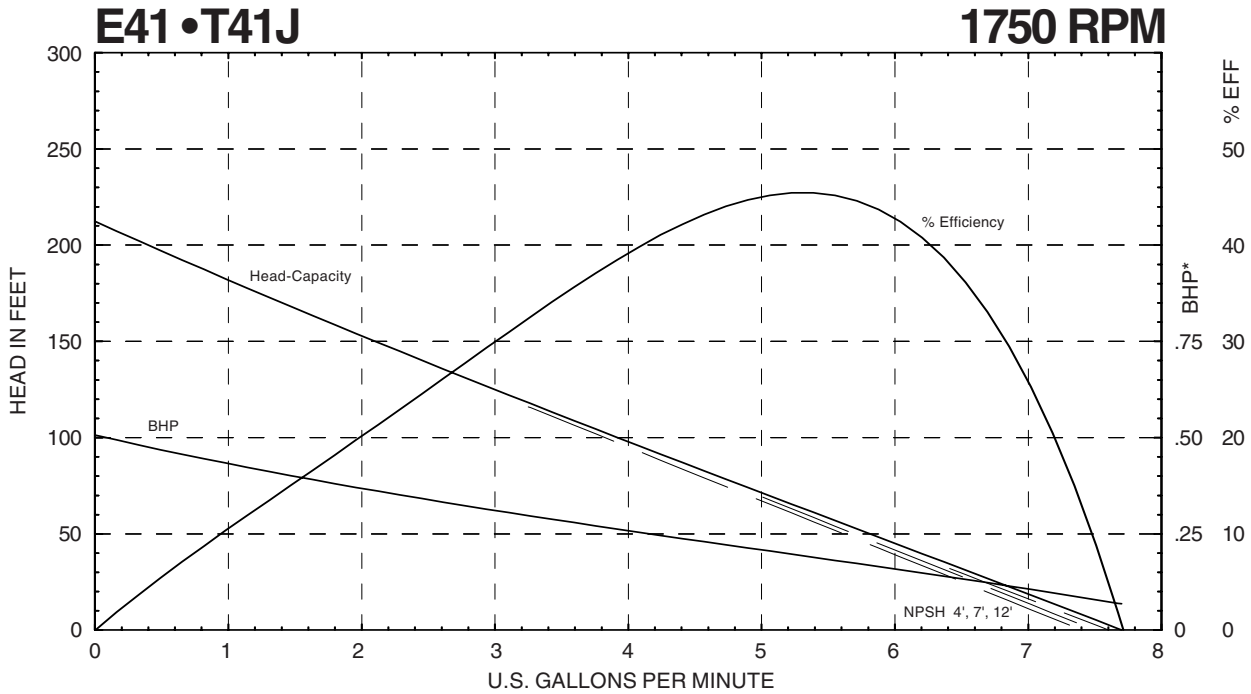

SERIES E41 • T41

Performance Curves

MTH PUMPS

401 West Main Street • Plano, IL 60545-1436
Phone: 630-552-4115 • Fax: 630-552-3688
URL: MTHPUMPS.COM
Email: SALES@MTHPUMPS.COM

* Horsepower data is valid for 1.0 specific gravity fluids only