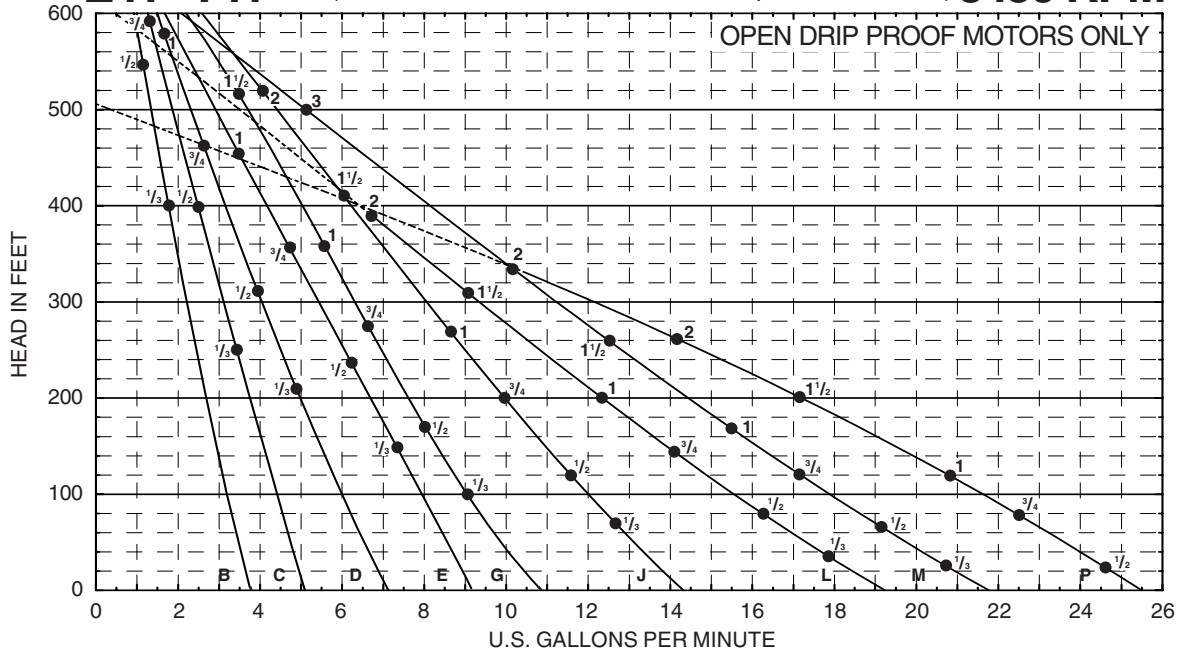

SERIES E41 • T41

Performance Curves

E41 • T41 (60 Hz ODP Service Factor Motor Horsepower Selections*) **3450 RPM**

E41 • T41 (60 Hz Horsepower Selections for All Motor Enclosures*) **3450 RPM**

MTH PUMPS

401 West Main Street • Plano, IL 60545-1436
 Phone: 630-552-4115 • Fax: 630-552-3688
 URL: MTHPUMPS.COM
 Email: SALES@MTHPUMPS.COM