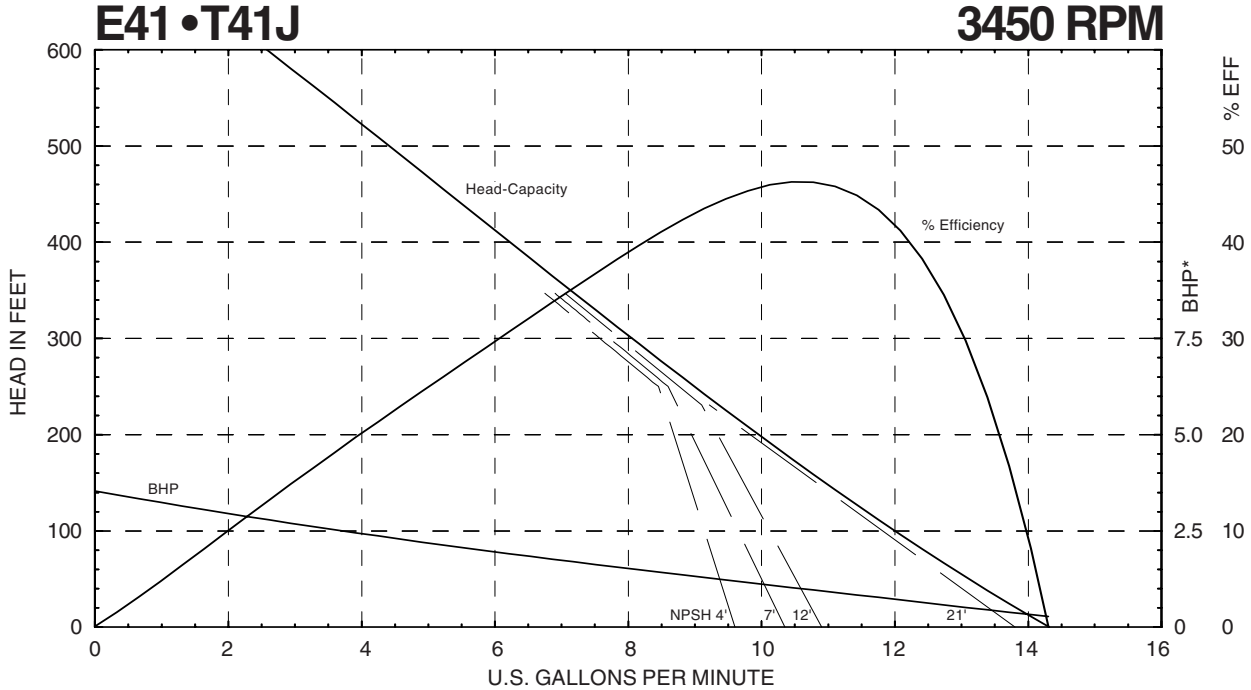

SERIES E41 • T41

Performance Curves

MTH PUMPS

401 West Main Street • Plano, IL 60545-1436
Phone: 630-552-4115 • Fax: 630-552-3688
URL: MTHPUMPS.COM
Email: SALES@MTHPUMPS.COM

* Horsepower data is valid for 1.0 specific gravity fluids only