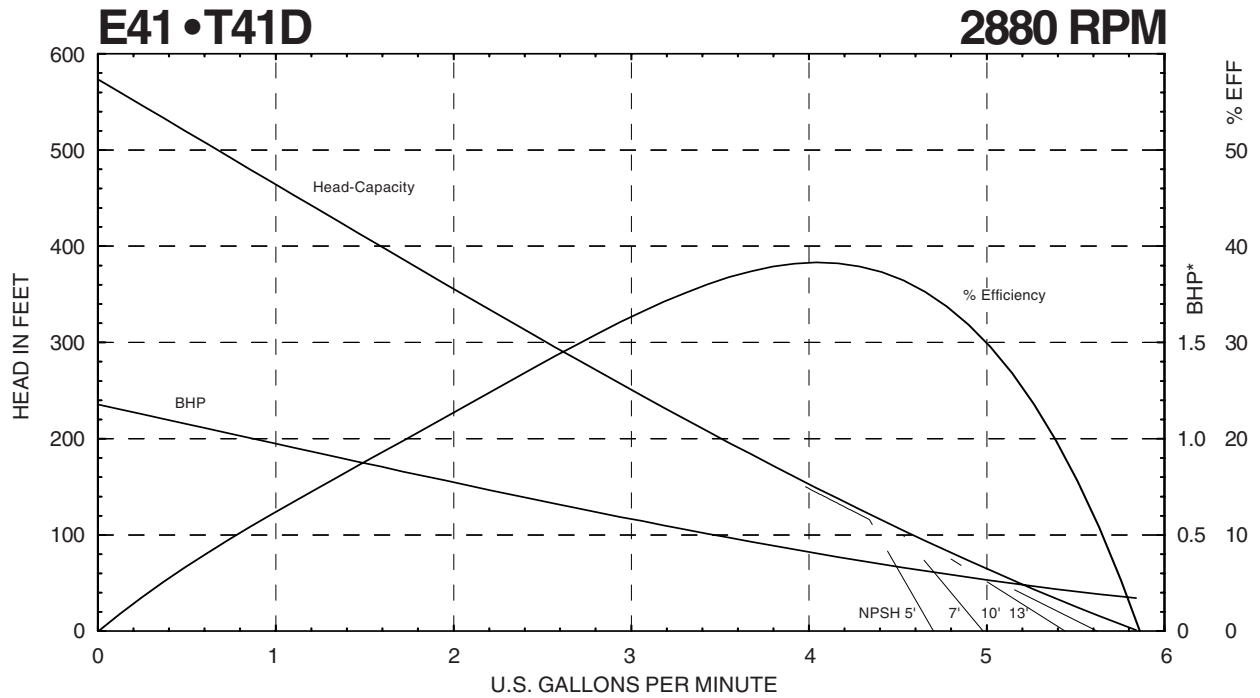

Performance Curves

MTH PUMPS

401 West Main Street • Plano, IL 60545-1436
Phone: 630-552-4115 • Fax: 630-552-3688
Email: SALES@MTHPUMPS.COM
<http://WWW.MTHPUMPS.COM>

* Horsepower data is valid for 1.0 specific gravity fluids only