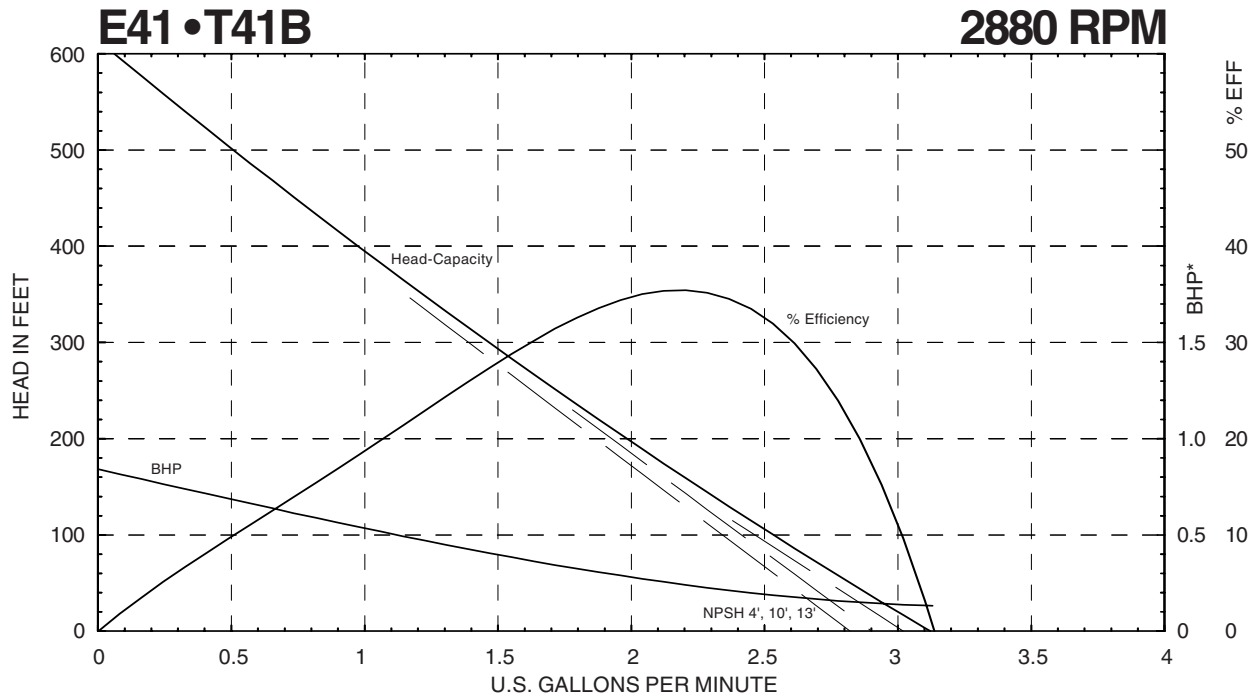

Performance Curves

MTH PUMPS

401 West Main Street • Plano, IL 60545-1436
Phone: 630-552-4115 • Fax: 630-552-3688
Email: SALES@MTHPUMPS.COM
<http://WWW.MTHPUMPS.COM>

* Horsepower data is valid for 1.0 specific gravity fluids only