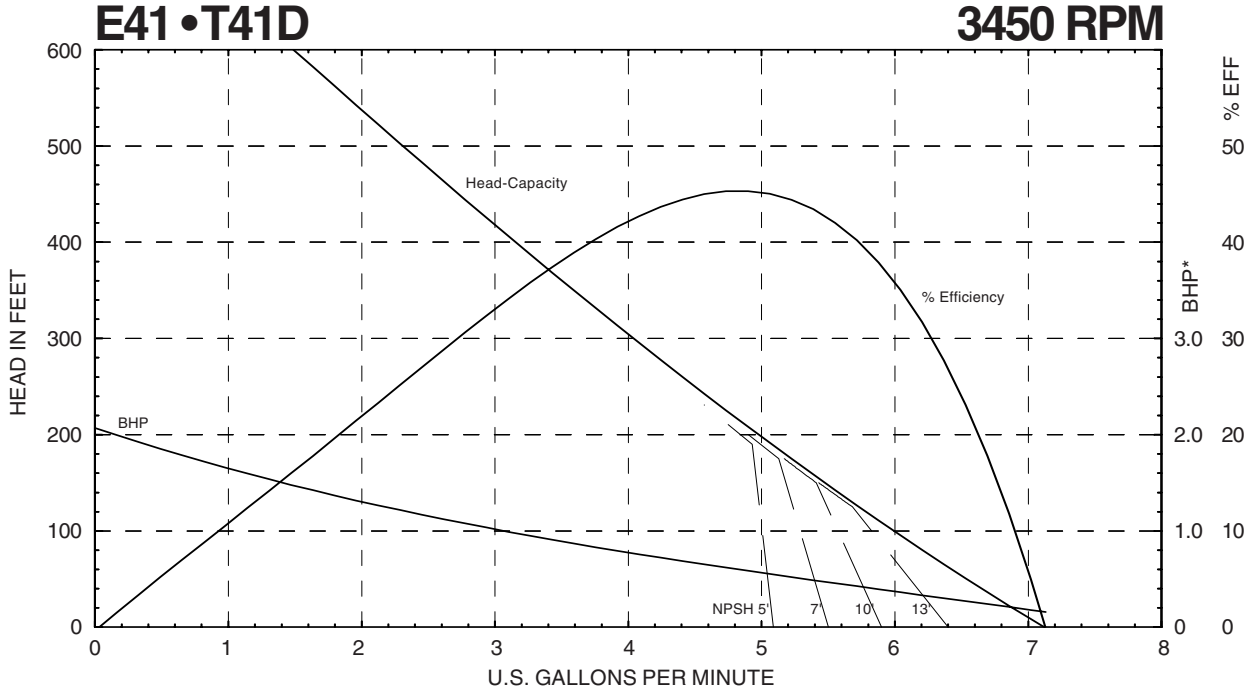

SERIES E41 • T41

Performance Curves

MTH PUMPS

401 West Main Street • Plano, IL 60545-1436
Phone: 630-552-4115 • Fax: 630-552-3688
URL: MTHPUMPS.COM
Email: SALES@MTHPUMPS.COM

* Horsepower data is valid for 1.0 specific gravity fluids only