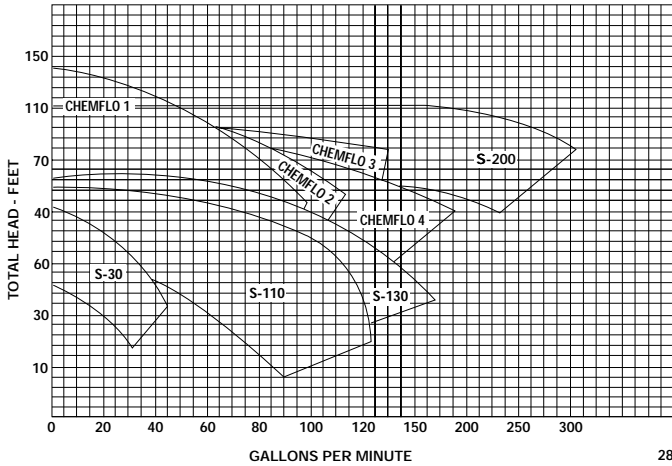

# PUMP SELECTION GUIDE

## OPEN IMPELLER

- CHEMFLO 1
- CHEMFLO 2
- CHEMFLO 3
- CHEMFLO 4
- S-30
- S-110
- S-130
- S-200

## SELF PRIMING

- FLOMAX 5
- FLOMAX 8
- FLOMAX 10
- FLOMAX 15
- 3CI
- FLOMAX 40
- 4L
- 6L
- HHLF

## TRASH

- 2CT
- 3CT
- 4LT
- 6LT