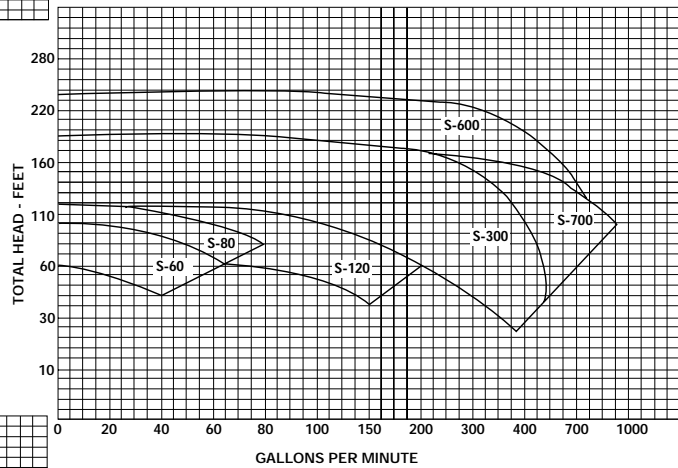

ENCLOSED IMPELLER

- S-60
- S-600
- S-700
- S-300
- S-80
- S-120