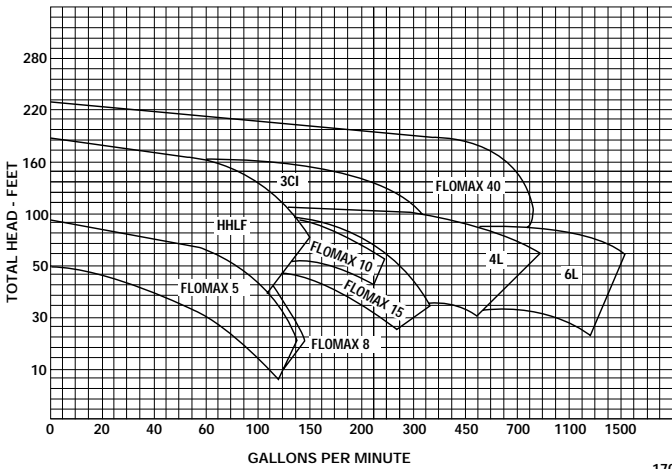

ENCLOSED IMPELLER

- S-60
- S-600
- S-700
- S-300
- S-80
- S-120