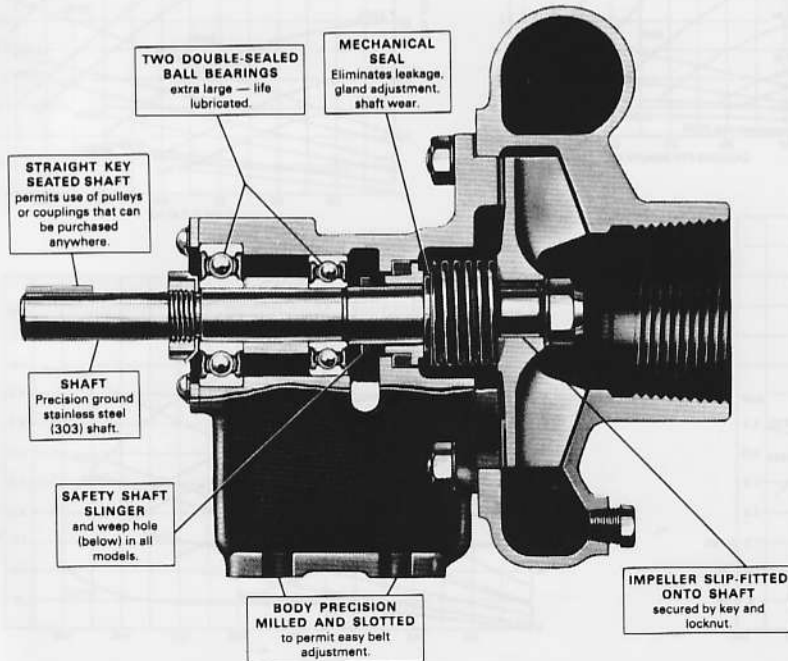

AVAILABLE IN BOTH ALL BRONZE AND CAST IRON CONSTRUCTION

LEFT HAND

REVERSIBLE

RIGHT HAND

High capacity foot mounted Centrifugal Pumps available in Cast Iron or All Bronze.

Housings can be rotated to meet piping needs. Slotted bases for easy installation. Many other features as shown below make these models ideal for many applications.

**Foot Mounted with Mechanical Seal STRAIGHT CENTRIFUGAL PUMPS**

**SERIES**  
**30 -110**  
**130 - 200**  
**35 to**  
**320 GPM**

**CENTRIFUGAL PUMPS**

**Foot Mounted for Belt or Direct Drive**

**HEAVY DUTY BEARINGS**  
**VITON MECHANICAL SEAL**  
**BELT OR DIRECT DRIVE**