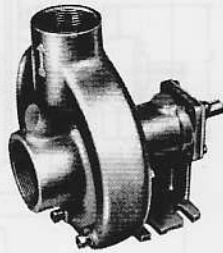

AVAILABLE IN BOTH ALL BRONZE AND CAST IRON CONSTRUCTION

LEFT HAND

REVERSIBLE

RIGHT HAND

High capacity foot mounted Centrifugal Pumps available in Cast Iron or All Bronze.

Housings can be rotated to meet piping needs. Slotted bases for easy installation. Many other features as shown below make these models ideal for many applications.

**Foot Mounted with Mechanical Seal STRAIGHT CENTRIFUGAL PUMPS**

**SERIES**  
**30 -110**  
**130 - 200**  
**35 to**  
**320 GPM**

**CENTRIFUGAL PUMPS**

**Foot Mounted for Belt or Direct Drive**

**HEAVY DUTY BEARINGS**  
**VITON MECHANICAL SEAL**  
**BELT OR DIRECT DRIVE**