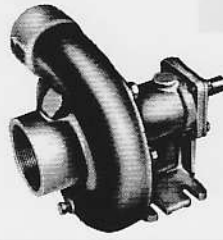

AVAILABLE IN BOTH ALL BRONZE AND CAST IRON CONSTRUCTION

LEFT HAND

REVERSIBLE

RIGHT HAND

High capacity foot mounted Centrifugal Pumps available in Cast Iron or All Bronze.

Housings can be rotated to meet piping needs. Slotted bases for easy installation. Many other features as shown below make these models ideal for many applications.

**Foot Mounted with Mechanical Seal STRAIGHT CENTRIFUGAL PUMPS**

**SERIES**  
**30 -110**  
**130 - 200**  
**35 to**  
**320 GPM**

**CENTRIFUGAL PUMPS**

**Foot Mounted for Belt or Direct Drive**

**HEAVY DUTY BEARINGS**  
**VITON MECHANICAL SEAL**  
**BELT OR DIRECT DRIVE**