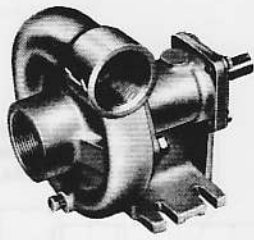

AVAILABLE IN BOTH ALL BRONZE AND CAST IRON CONSTRUCTION

LEFT HAND

REVERSIBLE

RIGHT HAND

High capacity foot mounted Centrifugal Pumps available in Cast Iron or All Bronze.

Housings can be rotated to meet piping needs. Slotted bases for easy installation. Many other features as shown below make these models ideal for many applications.

**Foot Mounted with Mechanical Seal STRAIGHT CENTRIFUGAL PUMPS**

**SERIES**  
**30 -110**  
**130 - 200**  
**35 to**  
**320 GPM**

**CENTRIFUGAL PUMPS**

**Foot Mounted for Belt or Direct Drive**

**HEAVY DUTY BEARINGS**  
**VITON MECHANICAL SEAL**  
**BELT OR DIRECT DRIVE**