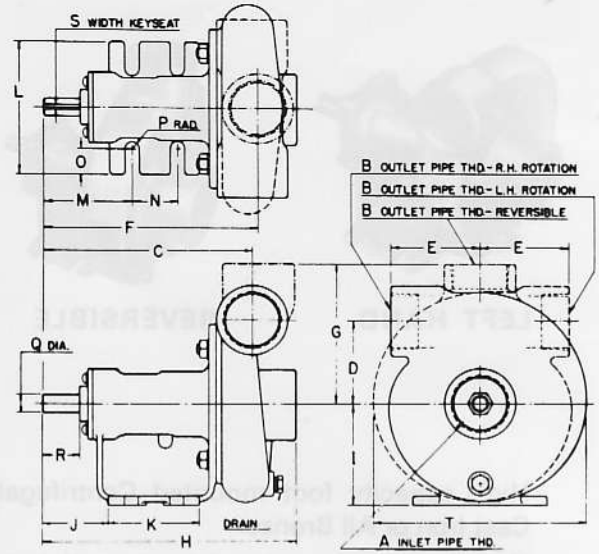

## 30 - 110 - 130 - 200

### CENTRIFUGAL PUMPS FOOT MOUNTED MECHANICAL SEAL

AVAILABLE IN BOTH ALL-BRONZE  
AND ALL-IRON CONSTRUCTION

DIMENSIONS																					
Series	A	B	C	D	E	F	G	H	I	J	K	L	M	N	O	P	Q	R	S	T	
30	1	3/4	5 1/2	2 3/4	1 1/2			6 1/8	2 3/4	1 1/8	2 1/2	3 1/2	2 1/8	1 1/4	3/8	3/16	1/2	1	1/2		
110	1 1/2	1 1/4	6 1/8	2 3/4	2 3/4			8 1/8	3 3/4	2 3/8	2 3/4	4	2 1/8	1 1/2	3/4	3/16	3/8	1 1/2	3/8		
130	2	1 1/2	6 1/8	3	2 3/4			8 1/8	3 3/4	2 3/8	2 3/4	4	2 1/8	1 1/2	3/4	3/16	3/8	1 1/2	3/8		
200	2 1/2	2	6 1/8	4	3 3/4			9 1/8	4 3/4	2	3 3/4	5	2 1/8	2	3/4	7/32	3/8	1 1/2	3/8		
Reversible Series																					
30	1	3/4					5 1/8	3 3/8	6 1/8	2 3/4	1 1/8	2 1/2	3 1/2	2 1/8	1 1/4	3/8	3/16	1/2	1	1/2	5 1/4
130	2	1 1/2					6 3/8	5 1/8	8 3/8	3 3/8	2 3/8	2 3/4	4	2 1/8	1 1/2	3/4	3/16	3/8	1 1/2	3/8	7 1/2
200	2 1/2	2					7 3/8	6 3/8	9 3/8	4 3/8	2	3 3/4	5	2 1/8	2	3/4	7/32	3/8	1 1/2	3/8	10