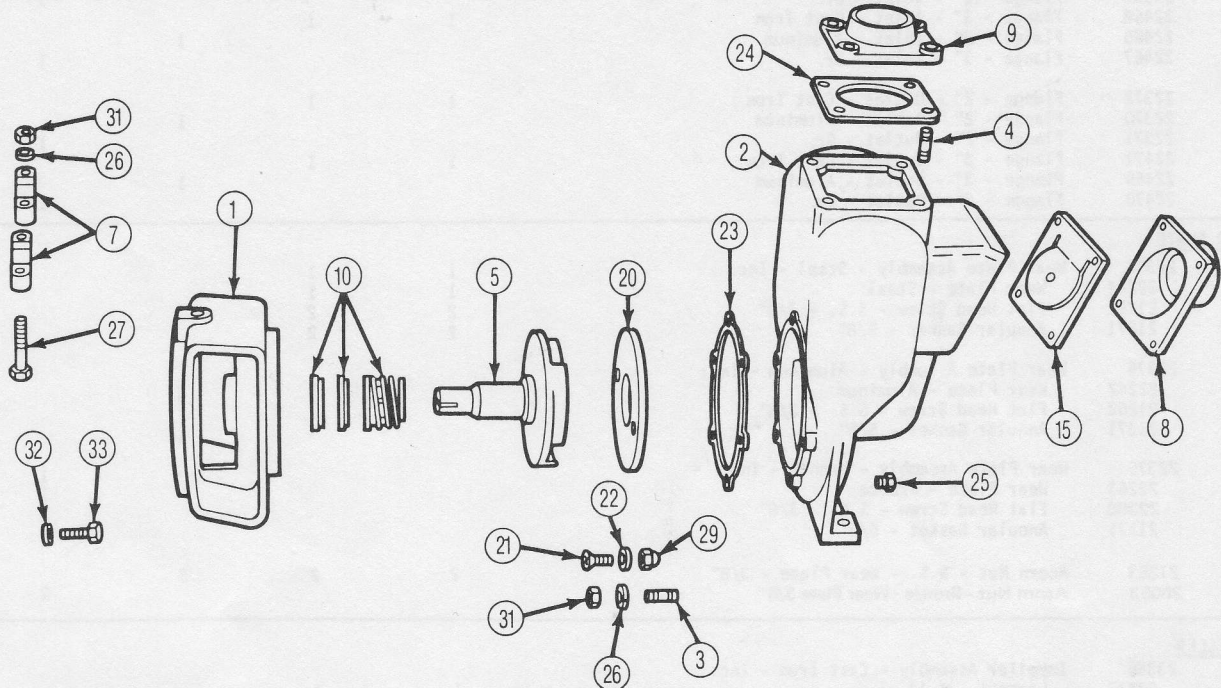

MP PUMPS SERVICE PARTS LIST

- Self-Priming ● Pumpak
- Close Coupled Electric Motor Drive

Flomax 10 2" x 2" Pipe Size
Flomax 15 3" x 3" Pipe Size

IMPORTANT: When ordering parts, specify model and serial number shown on nameplate.
 N/S means "not shown" in exploded view of parts.

ITEM	PART NO.	DESCRIPTION	QUANTITY REQUIRED PER MODEL			
			CAST IRON		ALUMINUM	BRONZE
			FLOMAX 10-2"	FLOMAX 15-3"		
			21366	21421	21364	21365
			21384	21428	21382	21383

HOUSING						
	24304	Housing Assembly - Cast Iron - Inc:	1	1		
2	22351	Housing - Cast Iron	1	1		
3	21261	Stud - S.S. - 3/8"	14	14		
		6 - Housing to Adaptor				
		8 - Inlet and Outlet				
25	21267	Drain Plug - S.S. - 1/4" NPT	1	1		
	24302	Housing Assembly — Aluminum - Inc:			1	
2	22349	Housing — Aluminum			1	
3	21261	Stud - S.S. - 3/8"			14	
		6 - Housing to Adaptor				
		8 - Inlet and Outlet				
25	21267	Drain Plug - 1/4" NPT			1	
	24303	Housing Assembly - Bronze - Inc:				1
2	22350	Housing - Bronze				1
3	21721	Stud - 3/8" - B				14
		6 - Housing to Adaptor				
		8 - Inlet and Outlet				
25	21186	Drain Plug - S.S. - 1/4" NPT				1
4	21291	Cap Screw - 3/8"	8	8	8	
31	21268	Hex Nut - S.S. — 3/8"	14	14	14	
		6 - Adaptor to Housing				
		4 - Inlet Flange				
		4 - Outlet Flange				
31	21230	Hex Nut - Bronze - 3/8"				14
26	21266	Lockwasher - S.S. - 3/8"	14	14	14	
		6 - Adaptor to Housing				
		4 - Inlet Flange				
		4 - Outlet Flange				
26	26051	Lockwasher - Bronze — 3/8"				14
15	23040	Flapper Assembly	1	1	1	1
23	22240	Gasket - Housing to Adaptor	4	4	4	4
24	22358	Gasket - Outlet Flange	1	1	1	1