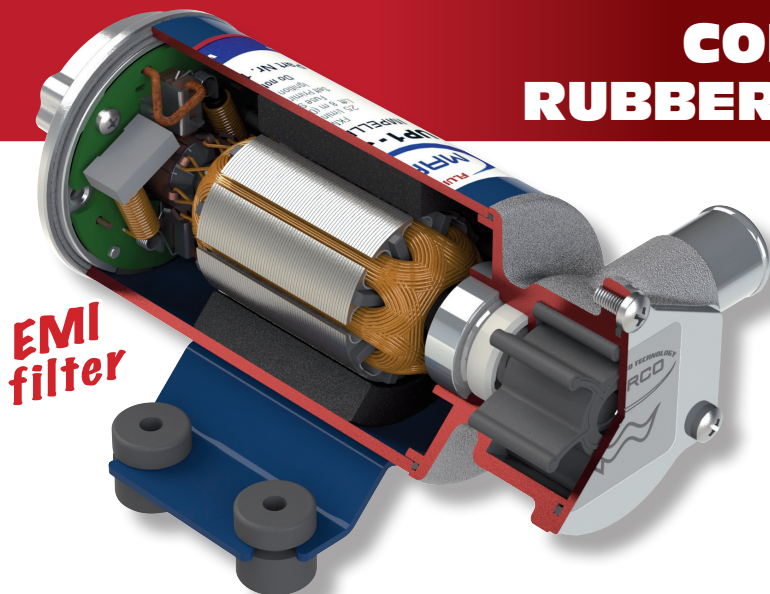

COMPLETE RANGE OF RUBBER IMPELLER PUMPS

Self-priming electric pump with flexible rubber impeller. Now available in 3 different flow rates: 7.4, 9.25 and 11.9 gpm.

Fitted with water proof cable guide and internal brush holder with EMI filter. ISO 8846 and ISO 8849.

Ideal for bilge and waste water on any type of boat.

UP1-J NEW

UP1-N BEST SELLER

UP1-M NEW

PART NUMBER	UP1- J		UP1- N		UP1- M	
	M162-004-12	M162-004-13	M162-002-12	M162-002-13	M162-006-12	M162-006-13
VOLTS	12	24	12	24	12	24
SELF-PRIMING	5 ft	5 ft	5 ft	5 ft	5 ft	5 ft
PRESSURE	14.5 psi	14.5 psi	14.5 psi	14.5 psi	21.8 psi	21.8 psi
FLOW RATE	7.4 gpm	7.4 gpm	9.25 gpm	9.25 gpm	11.9 gpm	11.9 gpm
CONSUMPTION	8A	4A	10A	5A	14A	7A
FUSE	10A	7.5A	20A	15A	20A	15A
PORTS	3/8" BSP int. Ø 3/4" ext.	3/8" BSP int. Ø 1" ext.	1/2" BSP int. Ø 1" ext.	1/2" BSP int. Ø 1" ext.	1/2" BSP int. Ø 1" ext.	1/2" BSP int. Ø 1" ext.