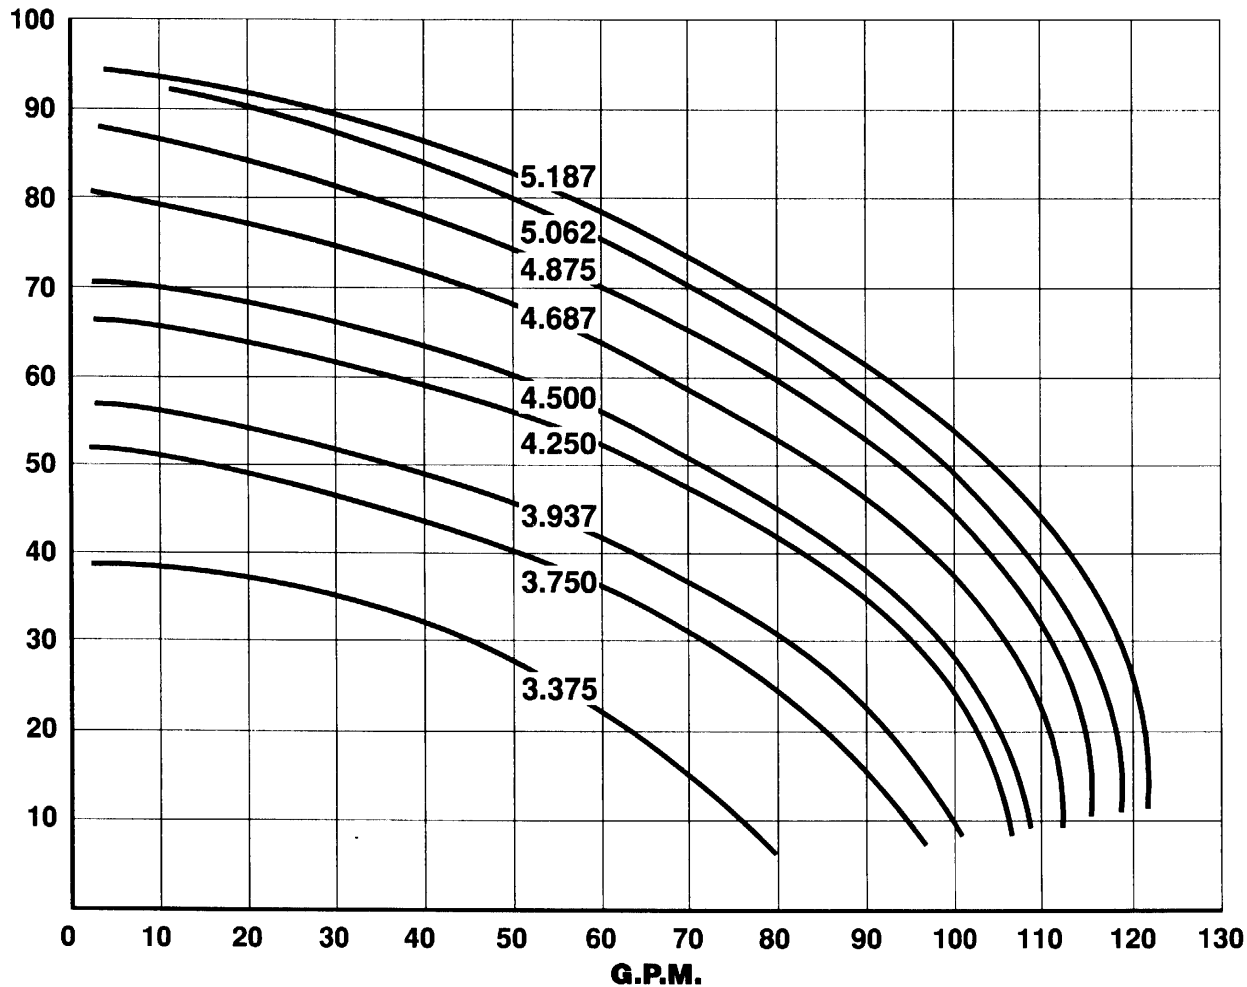

## SPECIFIC GRAVITY CHART

SP. GR.	TRIM IMP. TO
1.0 - 1.2	FULL SIZE 5.187
1.2 - 1.4	5.062
1.4 - 1.6	4.875
1.6 - 1.8	4.687
1.8 - 2.0	4.500

# TE-8C/8K-MD

FULL SIZE IMPELLER  
(5.187" DIA.)

MOTOR: MARATHON  
0157-0012-1000  
230V. 60HZ.  
3 PHASE