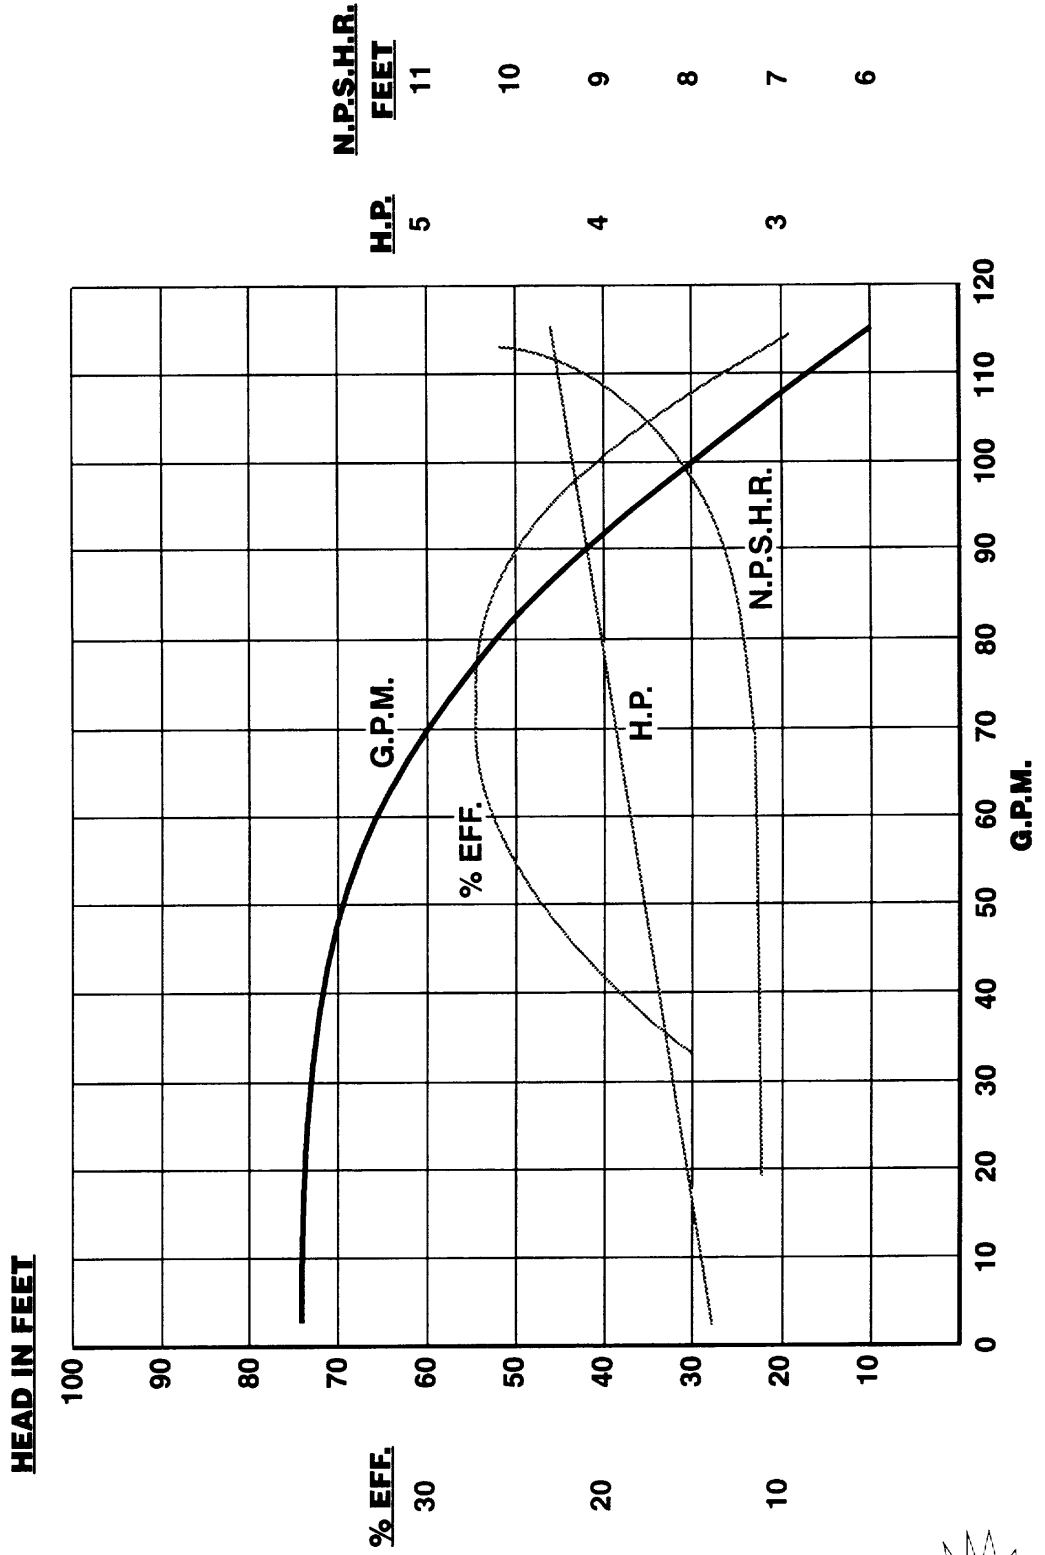

TE-8S-MD

TRIM IMPELLER
(4.687" DIA.)

MOTOR: MARATHON
0157-0065-1000
230V. 60HZ.
3 PHASE