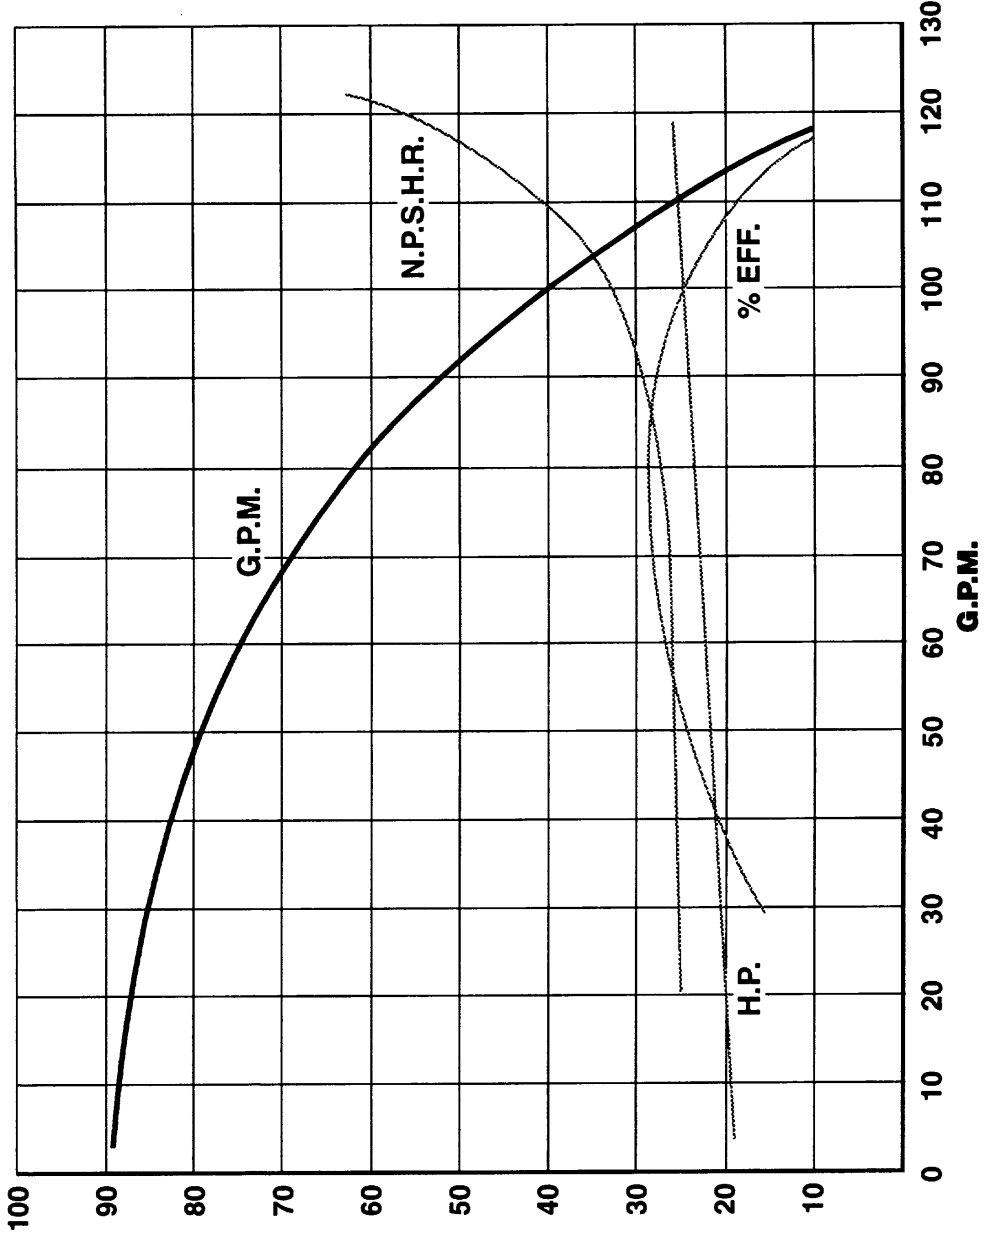

TE-8S-MD

TRIM IMPELLER
(5.187" DIA.)

MOTOR: MARATHON
0157-0065-1000
230V. 60HZ.
3 PHASE

% EFF.
HEAD IN FEET