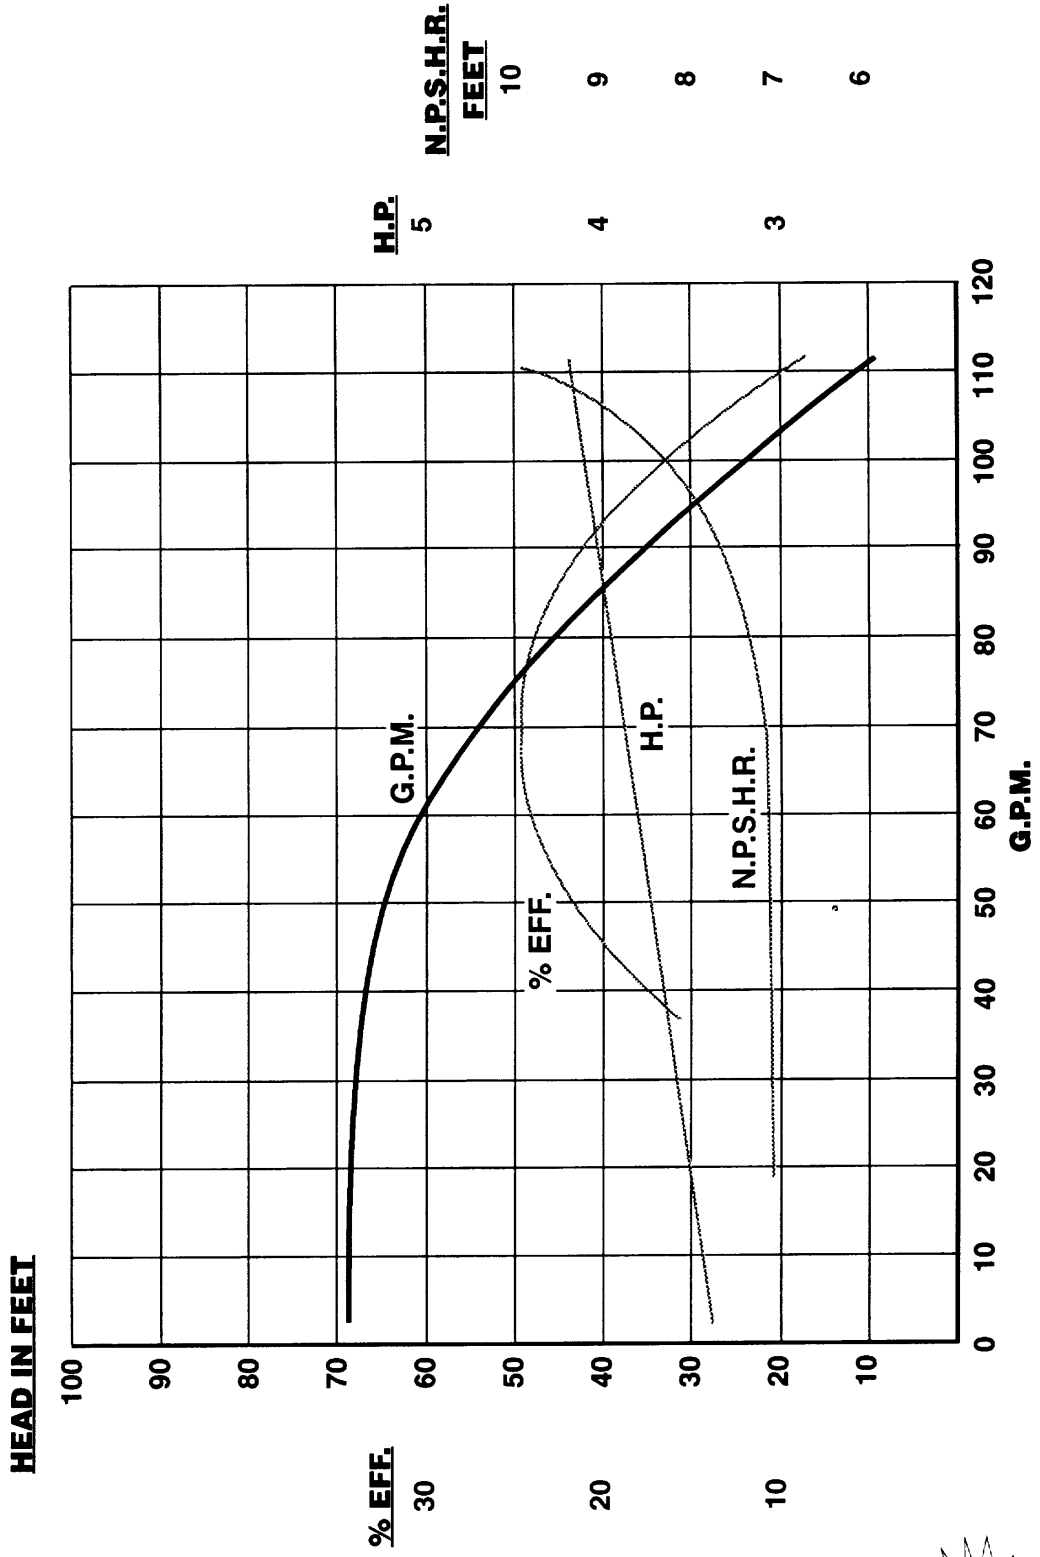

TE-8S-MD

TRIM IMPELLER
(4.500" DIA.)

MOTOR: MARATHON
0157-0065-1000
230V. 60HZ.
3 PHASE