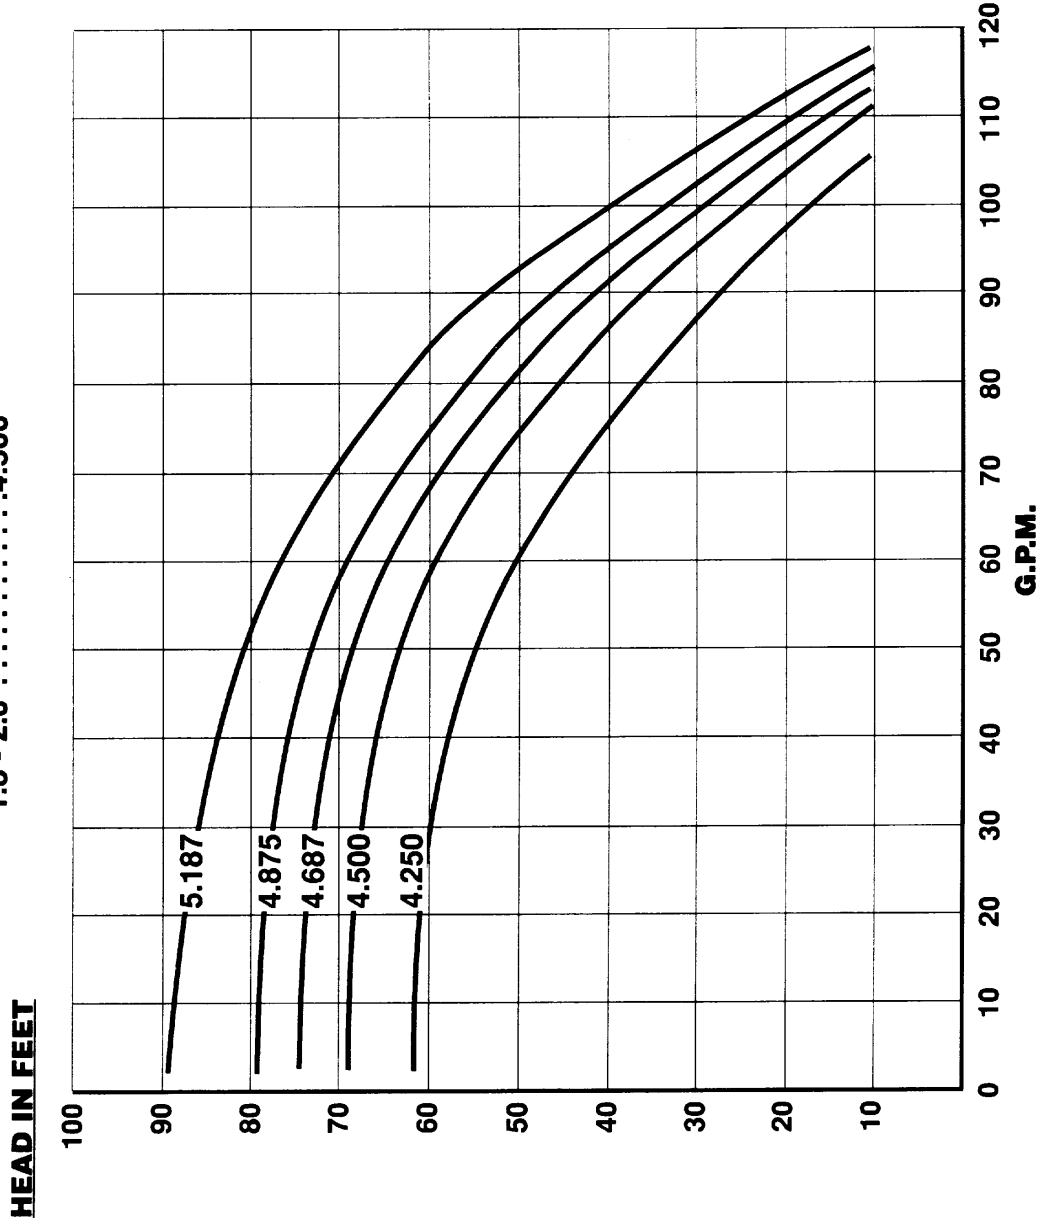

MARCH
MANUFACTURING, INC.

TE-8S-MD

MOTOR: MARATHON
0157-0065-1000
230V. 60HZ.
3 PHASE

SPECIFIC GRAVITY CHART

SP. GR.	TRIM IMP. TO
1.0 - 1.2	FULL SIZE 5.187
1.2 - 1.6	4.875
1.6 - 1.8	4.687
1.8 - 2.0	4.500