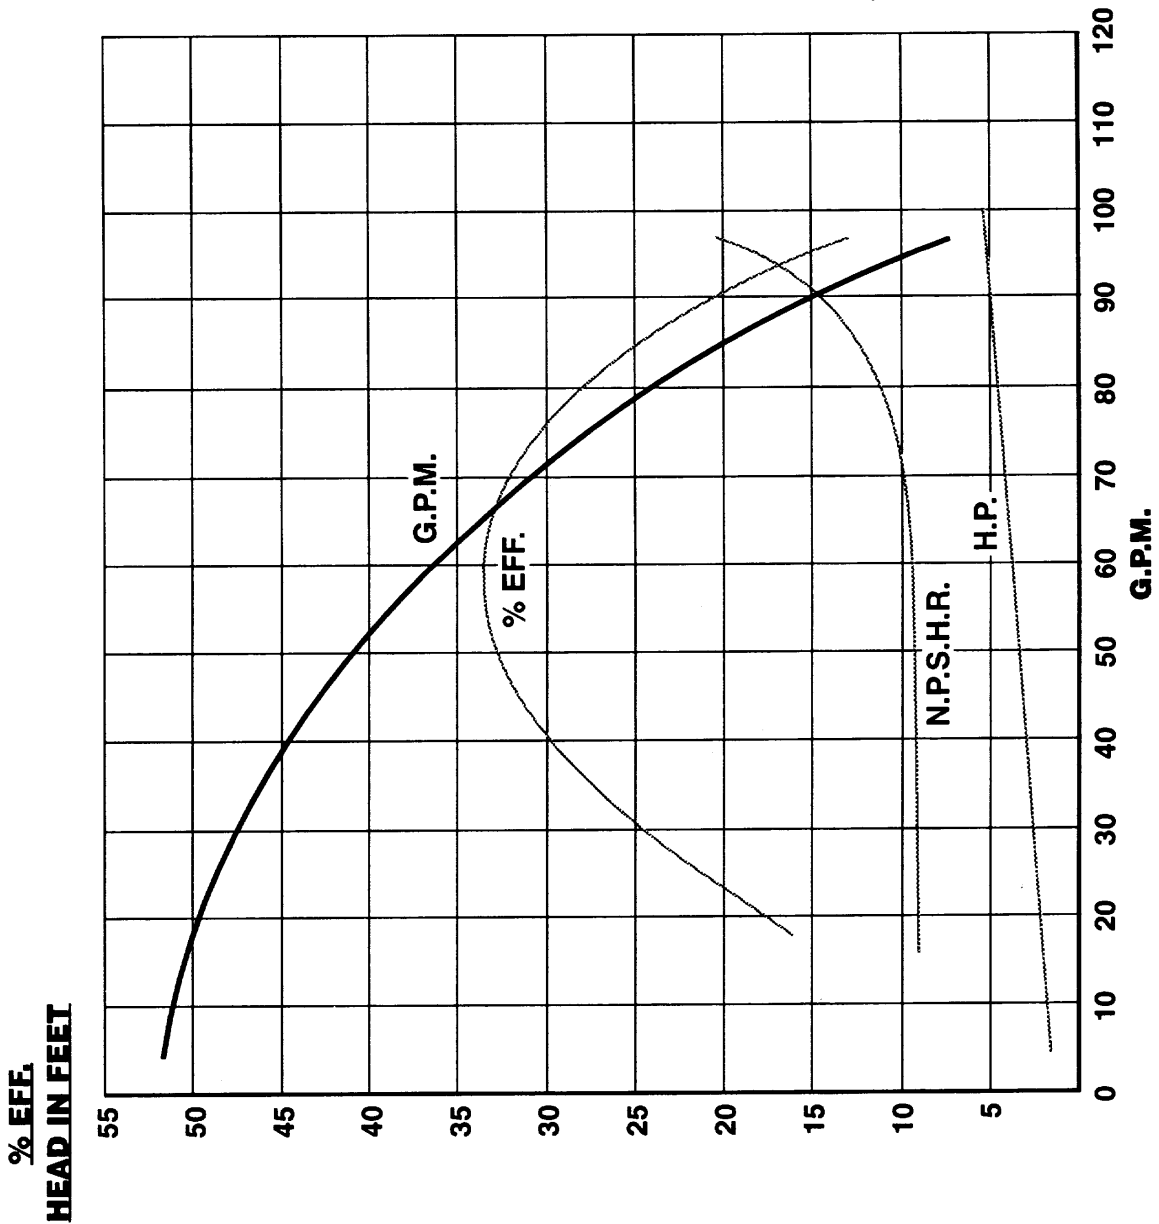

% EFF.

HEAD IN FEET

TE-8C/8K-MD

TRIM IMPELLER
(3.750" DIA.)

MOTOR: MARATHON
0157-0012-1000
230V, 60HZ.
3 PHASE

TE-8C/8K-MD

TRIM IMPELLER
(3.375" DIA.)

MOTOR: MARATHON
0157-0012-1000
230V. 60HZ.
3 PHASE