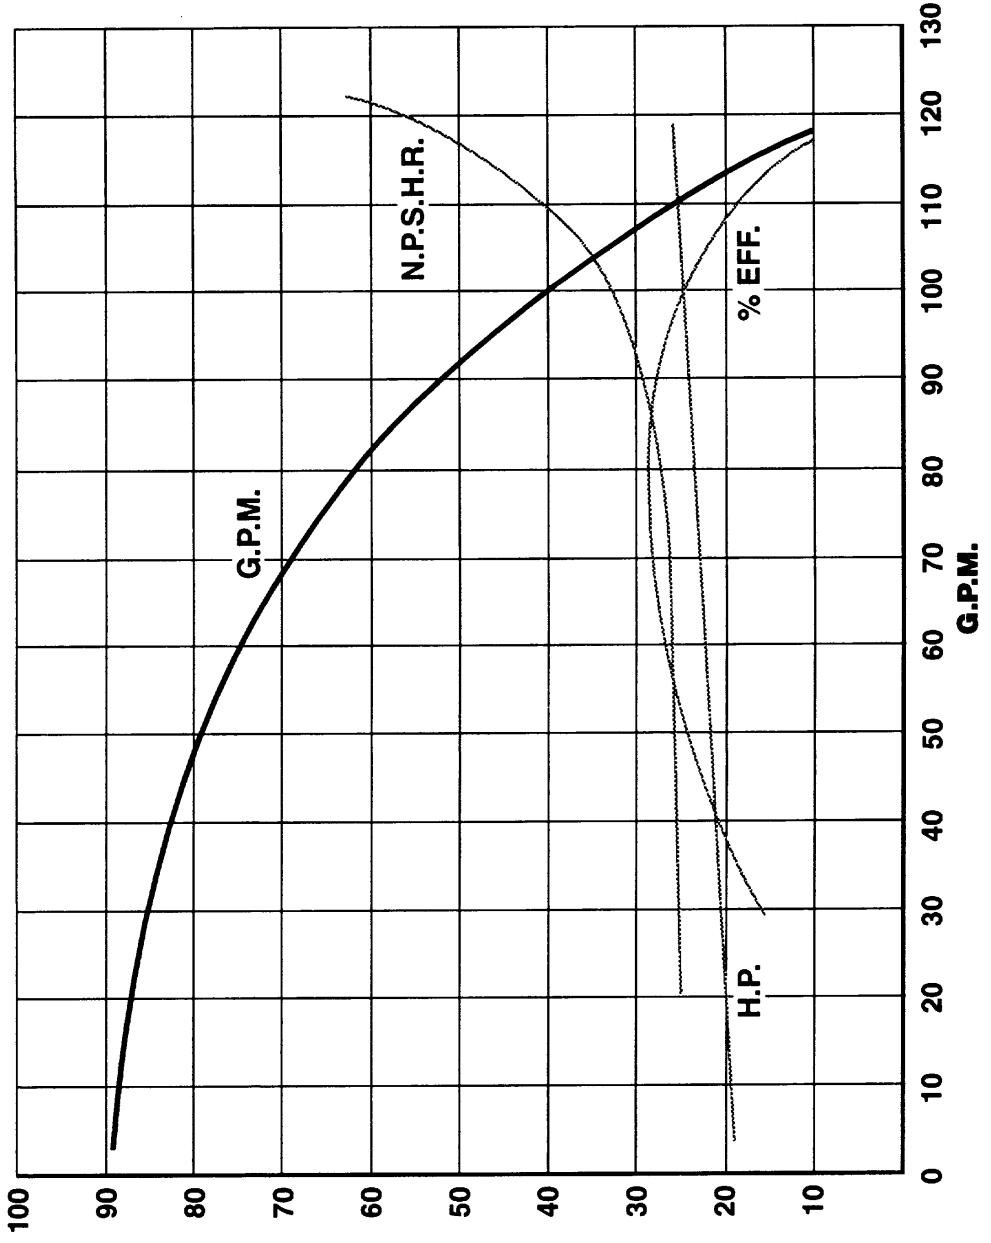

TE-8S-MD

TRIM IMPELLER
(5.187" DIA.)

MOTOR: MARATHON
0157-0065-1000
230V. 60HZ.
3 PHASE

% EFF.
HEAD IN FEET