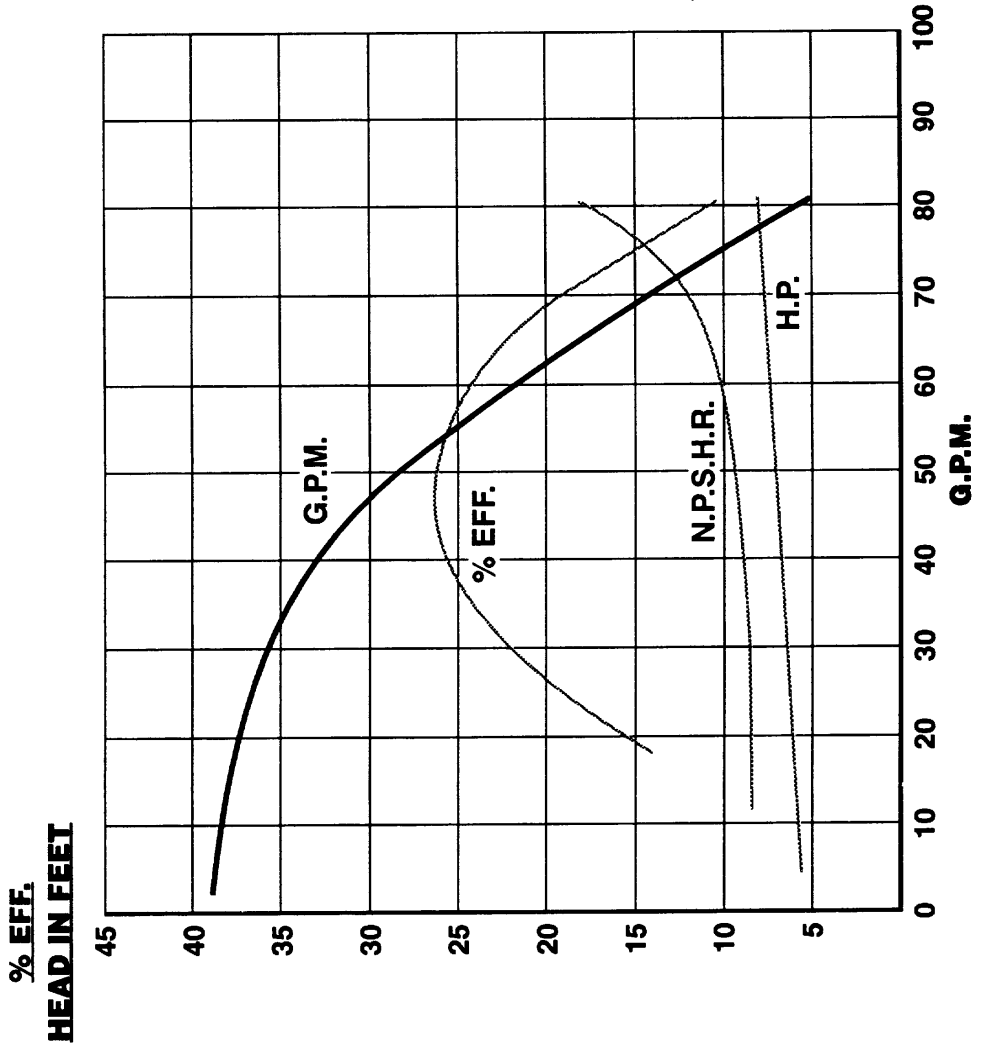

% EFF.

HEAD IN FEET

TE-8C/8K-MD

TRIM IMPELLER
(3.750" DIA.)

MOTOR: MARATHON
0157-0012-1000
230V, 60HZ.
3 PHASE

TE-8C/8K-MD

TRIM IMPELLER
(3.375" DIA.)

MOTOR: MARATHON
0157-0012-1000
230V. 60HZ.
3 PHASE