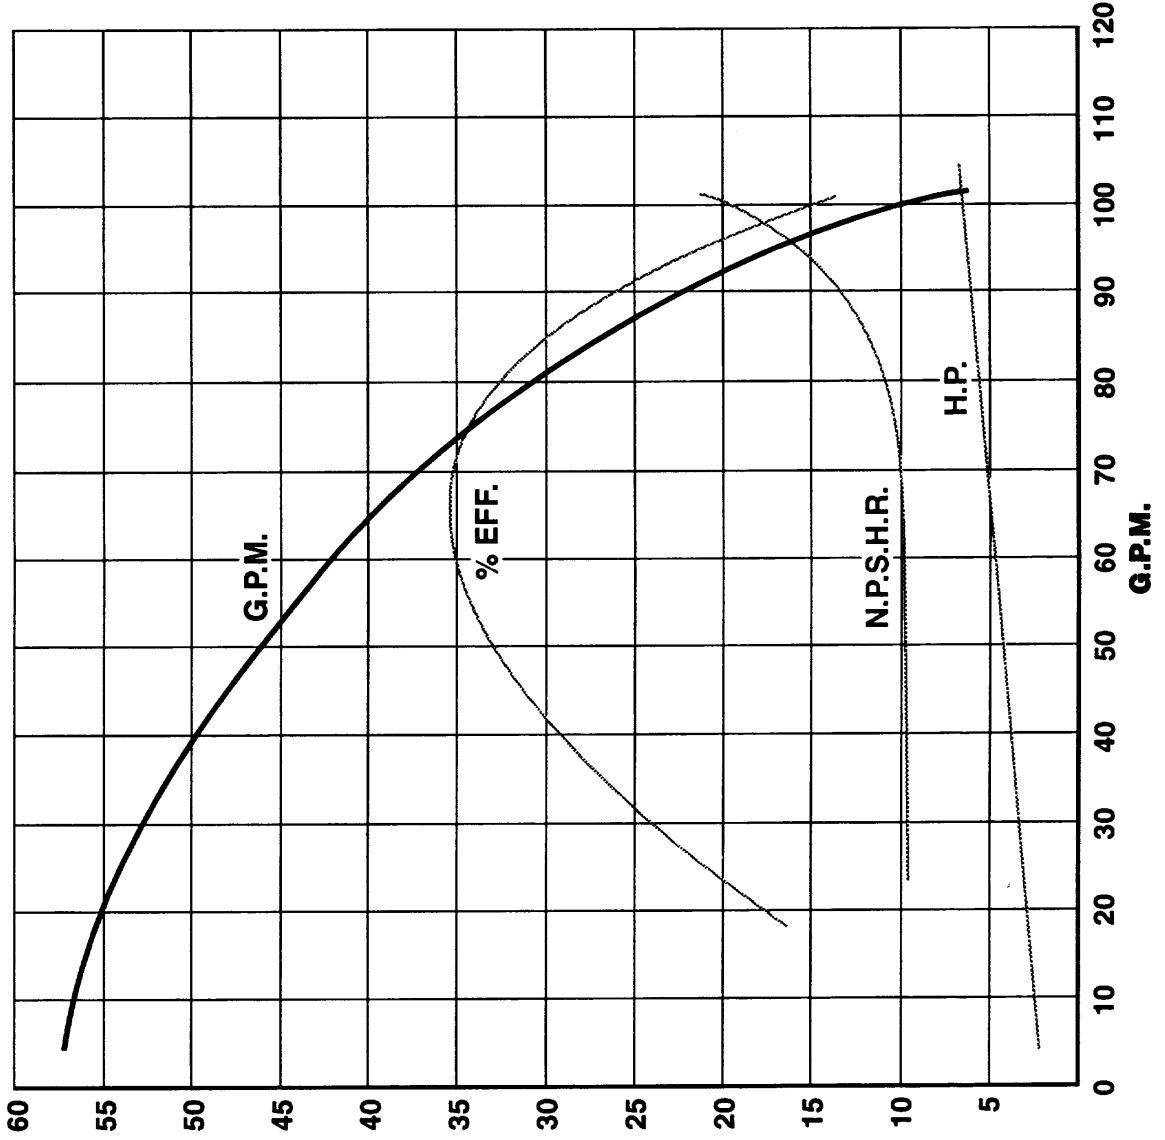

TE-8C/8K-MD

TRIM IMPELLER
(3.937" DIA.)

MOTOR: MARATHON
0157-0012-1000
230V. 60HZ.
3 PHASE

% EFF.

HEAD IN FEET