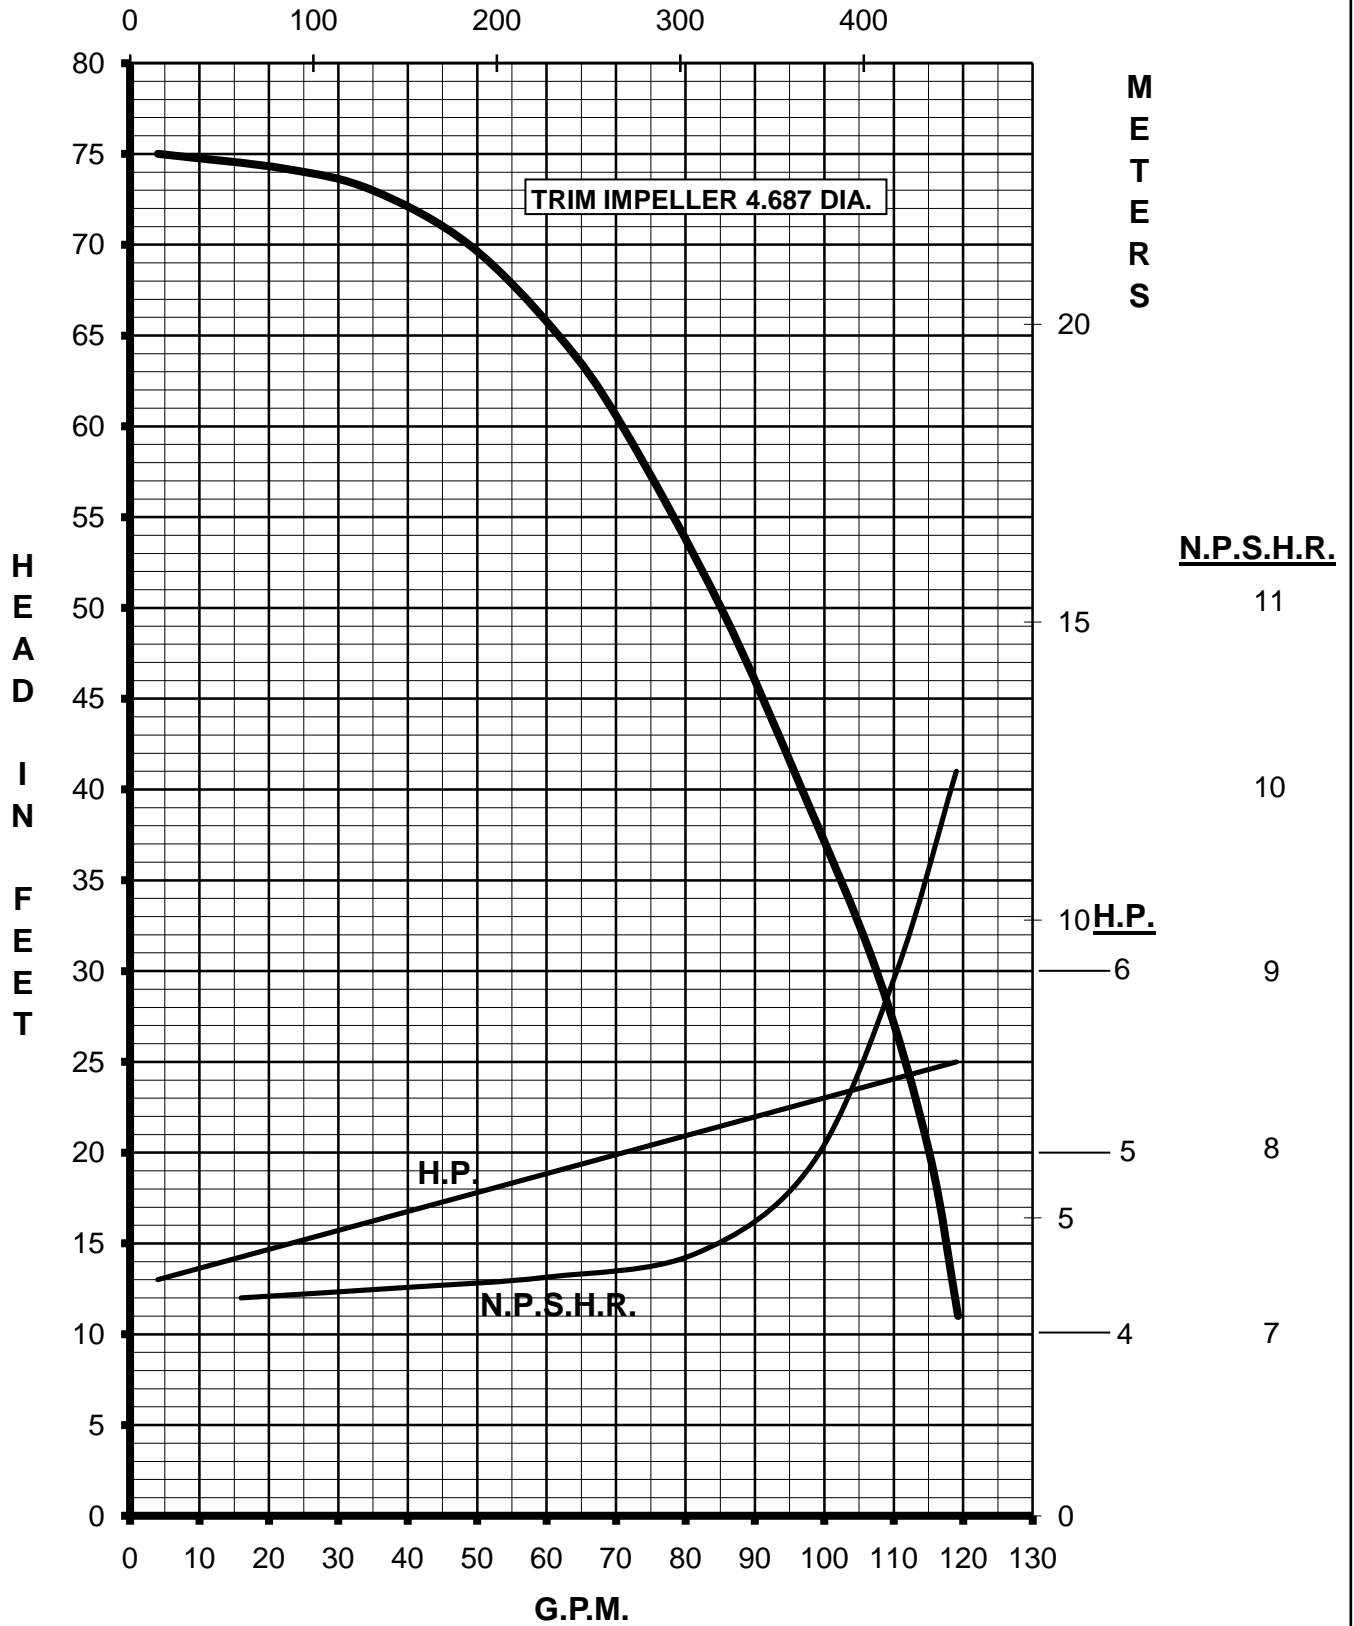

MARCH PUMPS

TE-8S-MD
TRIM IMPELLER 4.687 DIA.
3PH 60HZ
L.P.M.