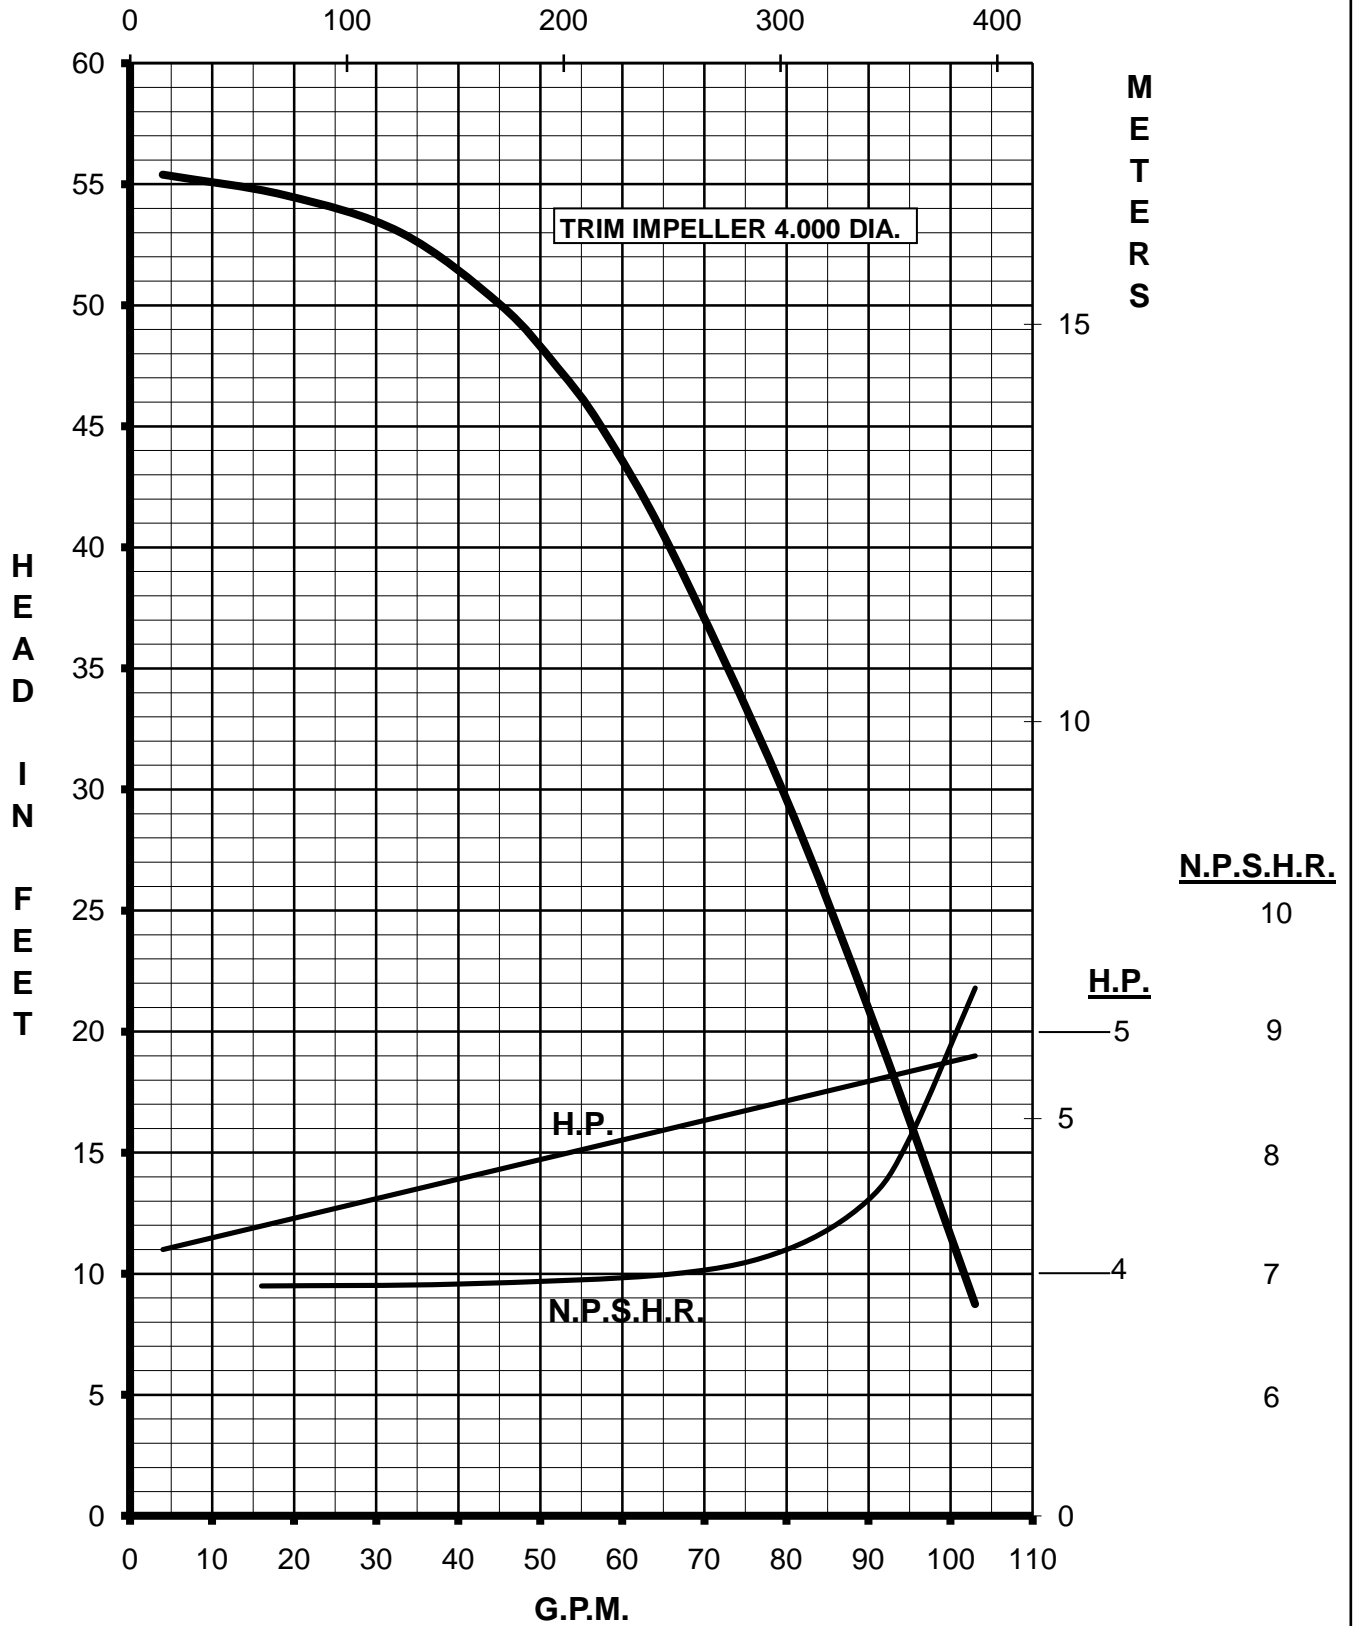

MARCH PUMPS

TE-8S-MD
TRIM IMPELLER 4.000 DIA.
3PH 60HZ

L.P.M.