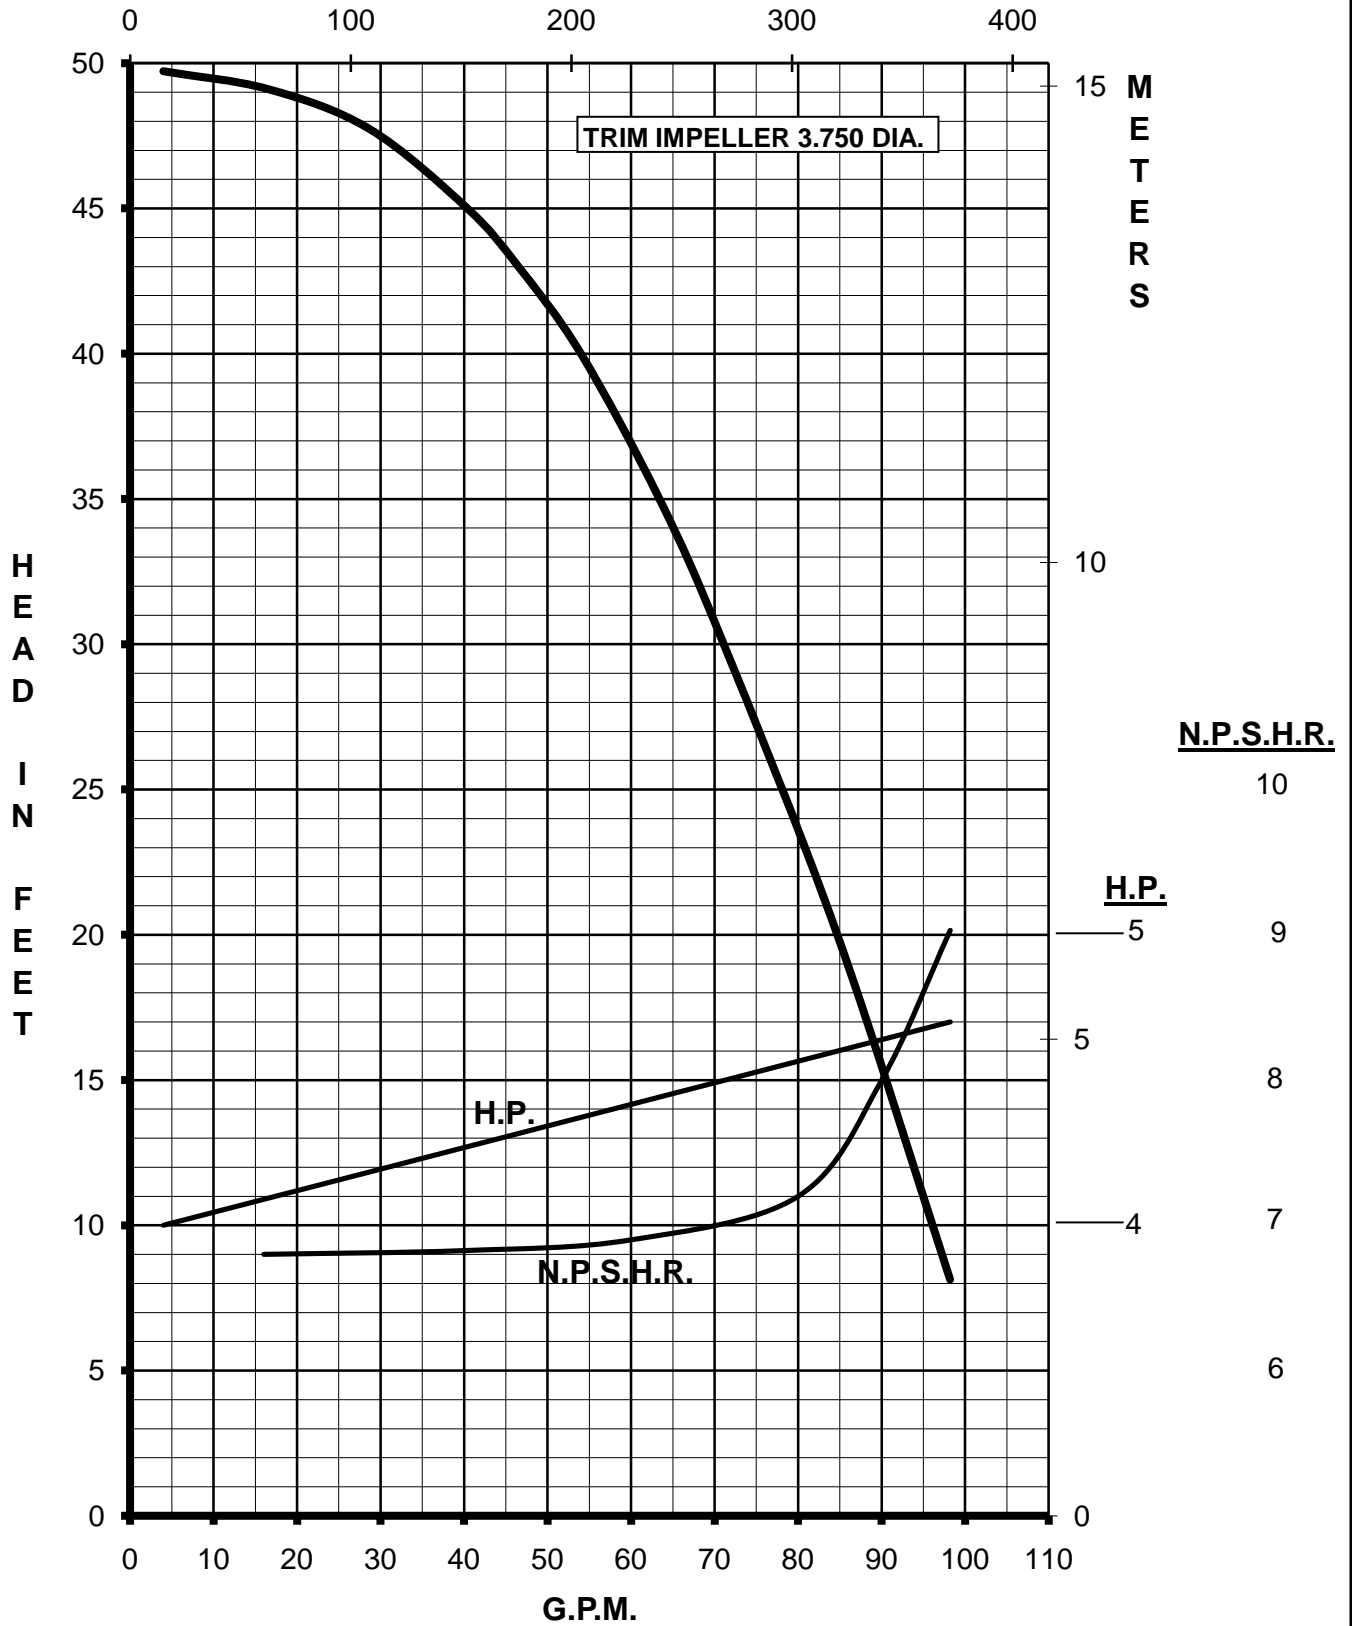

TE-8S-MD
TRIM IMPELLER 4.000 DIA.
3PH 60HZ

L.P.M.

MARCH PUMPS

TE-8S-MD
TRIM IMPELLER 3.750 DIA.
3PH 60HZ

L.P.M.

MARCH PUMPS

TE-8S-MD
TRIM IMPELLER 3.375 DIA.
3PH 60HZ
L.P.M.