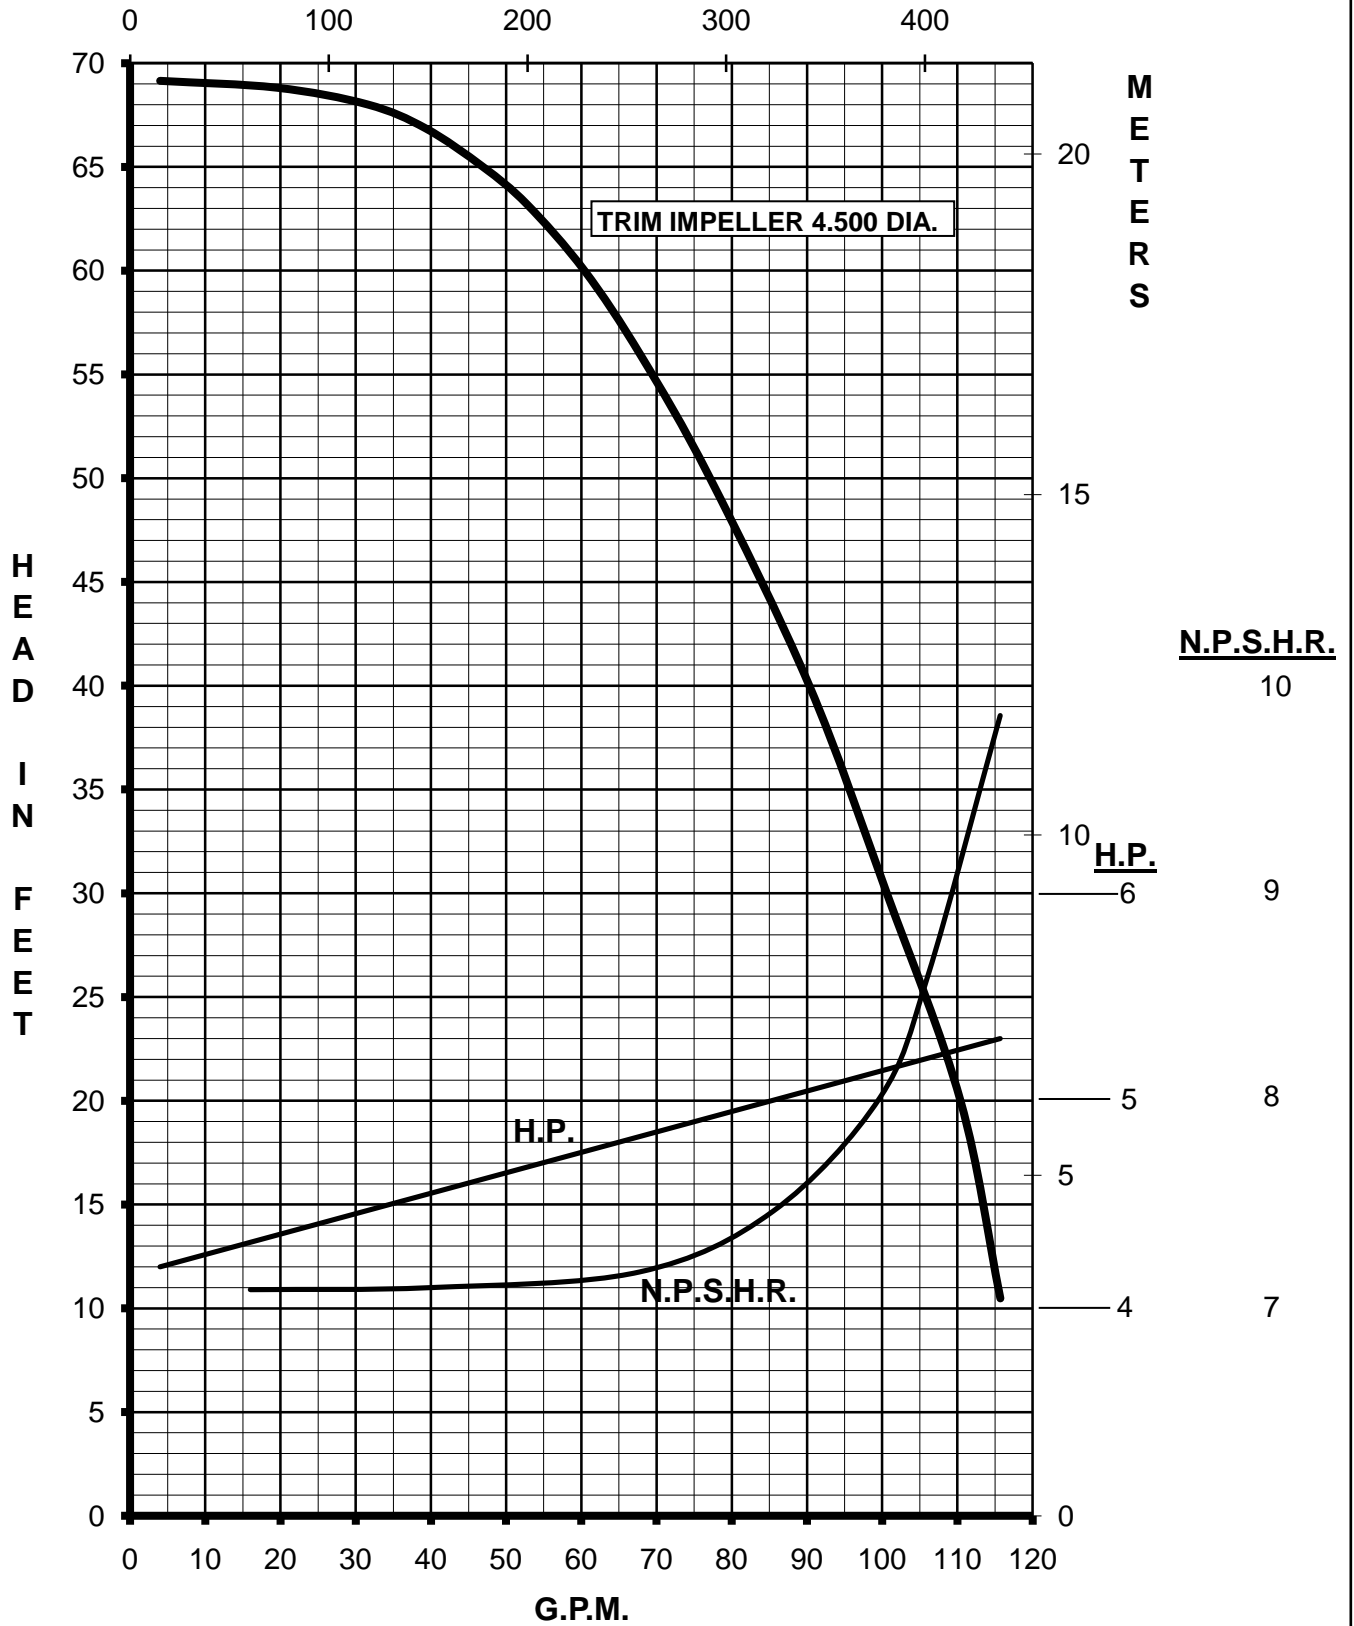

MARCH PUMPS

TE-8S-MD
TRIM IMPELLER 4.500 DIA.
3PH 60HZ
L.P.M.