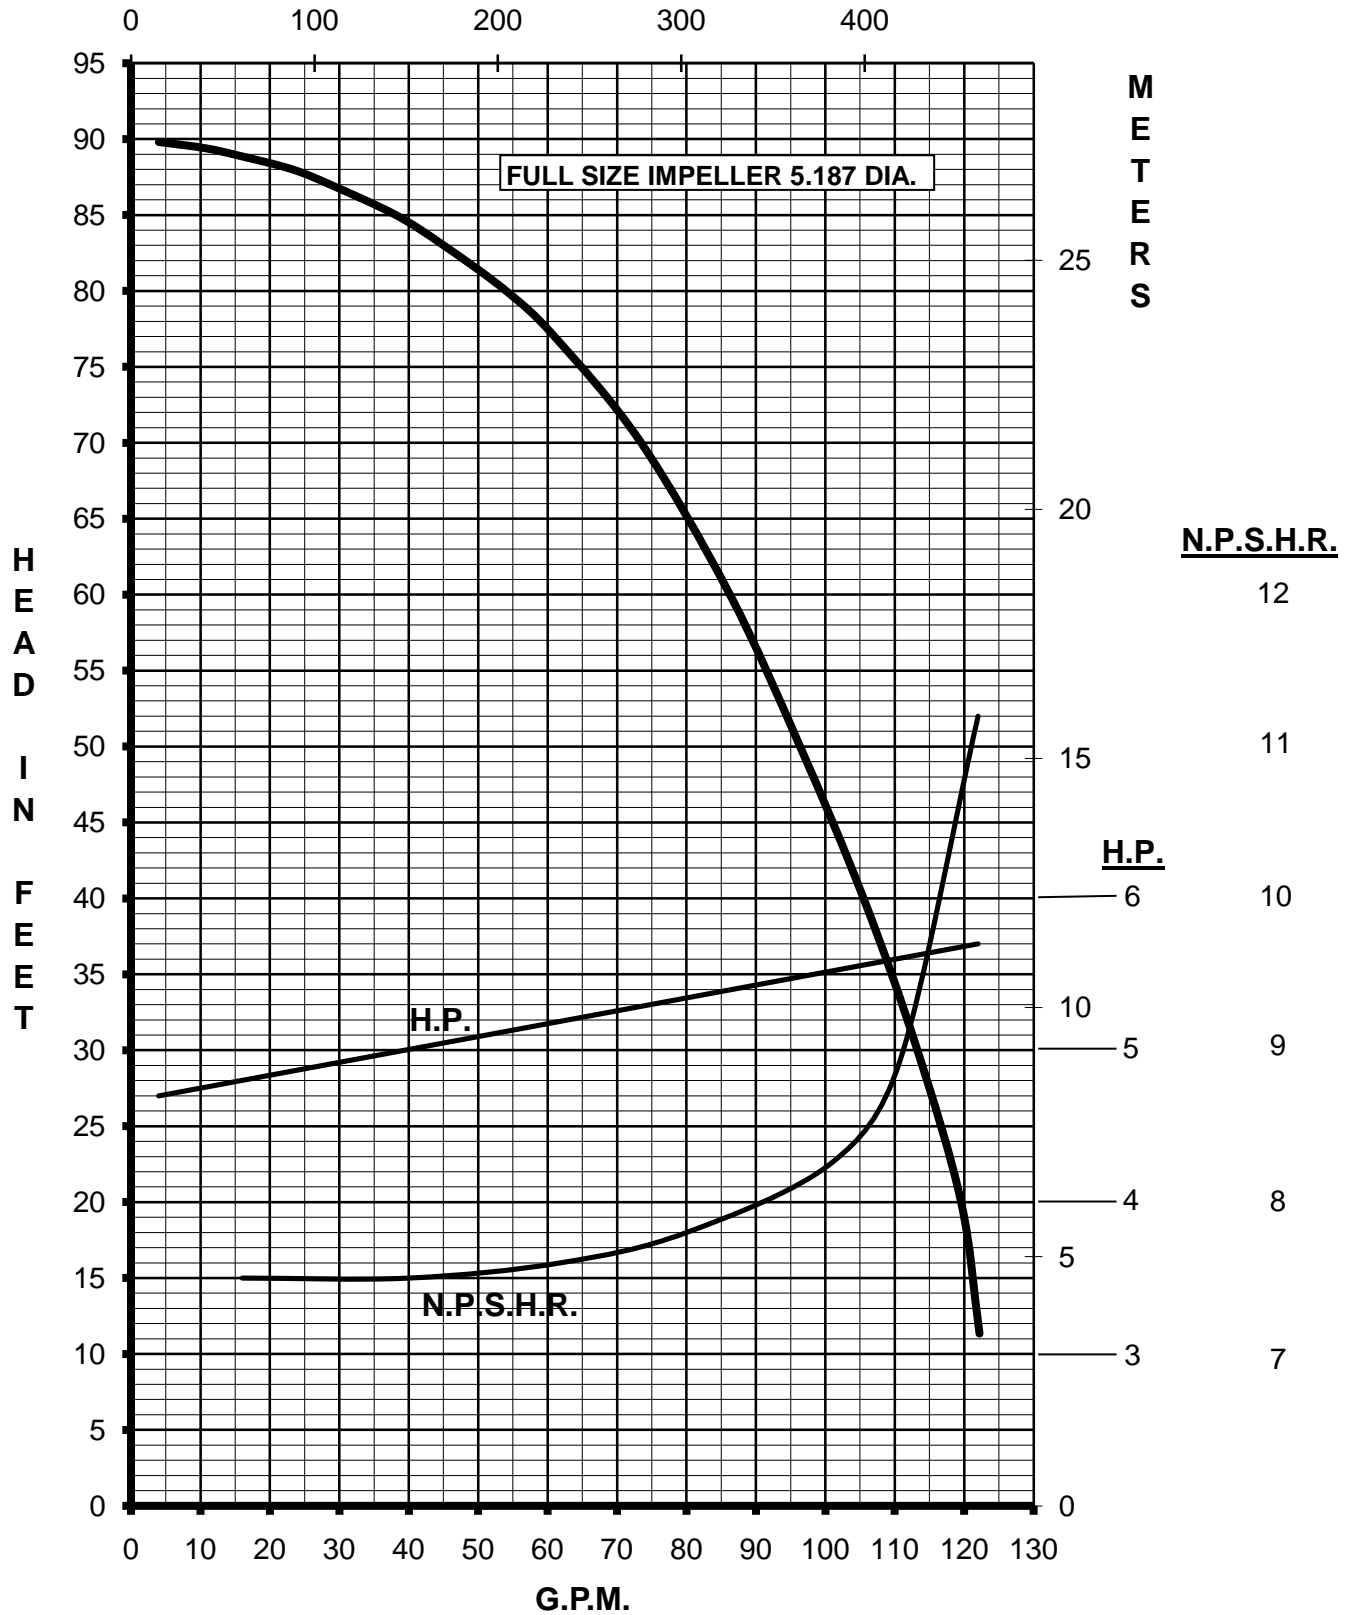

MARCH PUMPS

TE-8S-MD
FULL SIZE IMPELLER 5.187 DIA.
3PH 60HZ

L.P.M.