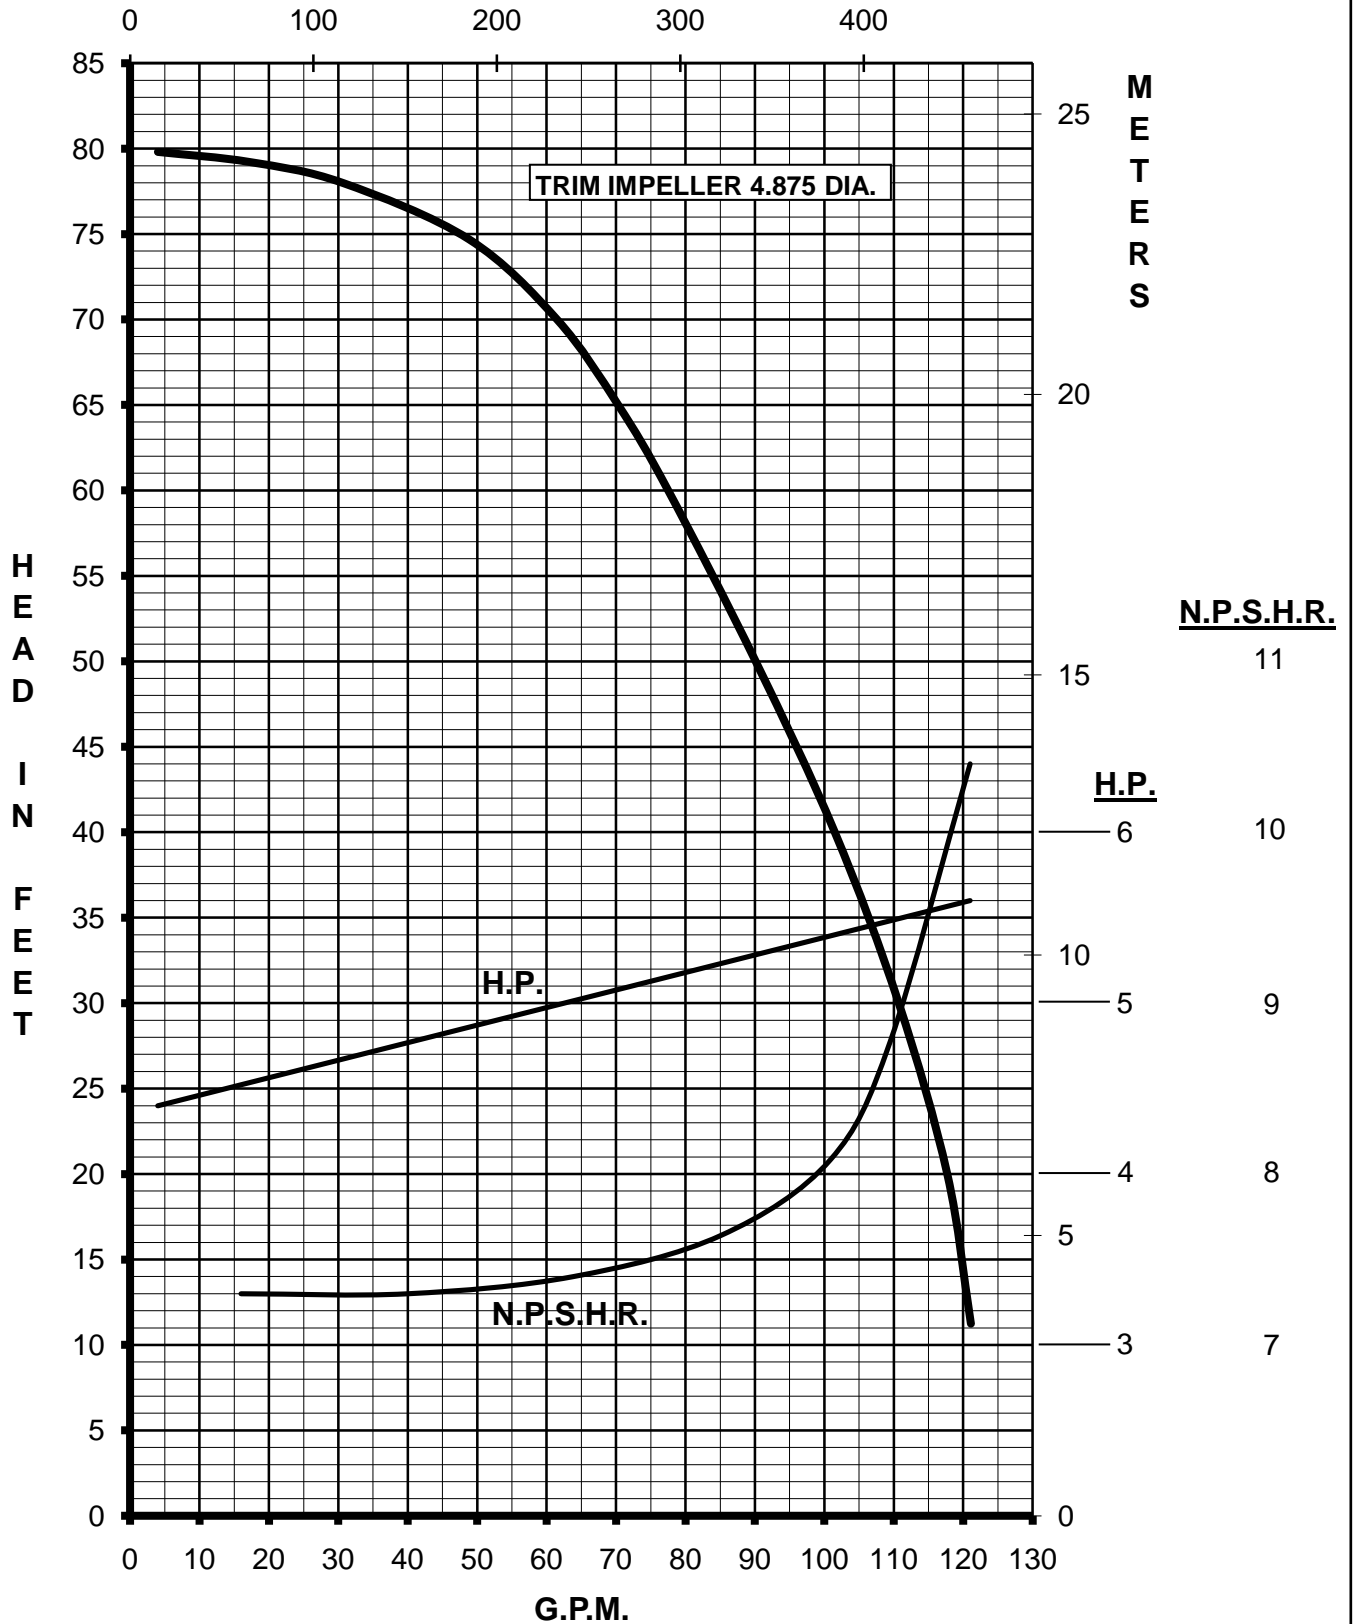

MARCH PUMPS

TE-8S-MD
TRIM IMPELLER 4.875 DIA.
3PH 60HZ

L.P.M.