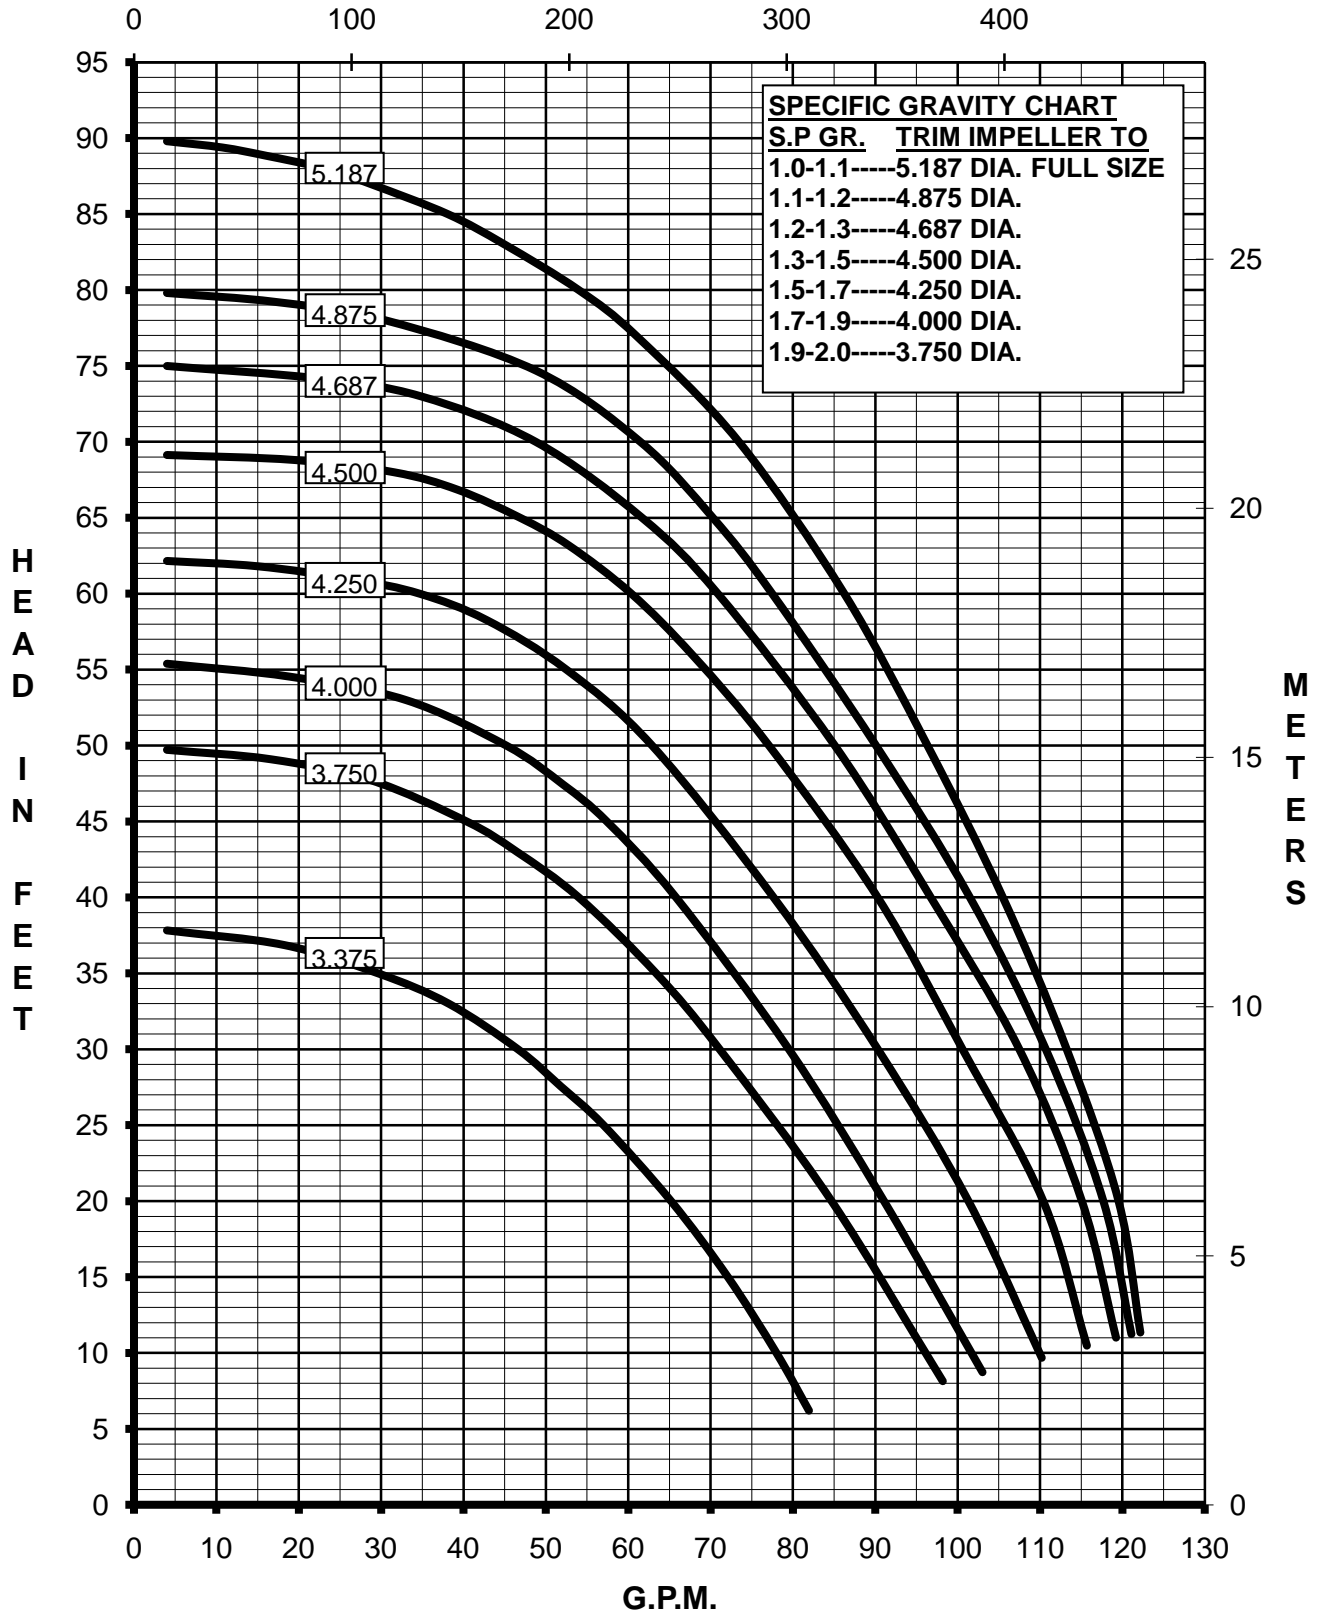

MARCH PUMPS

TE-8S-MD
3PH 60HZ

L.P.M.