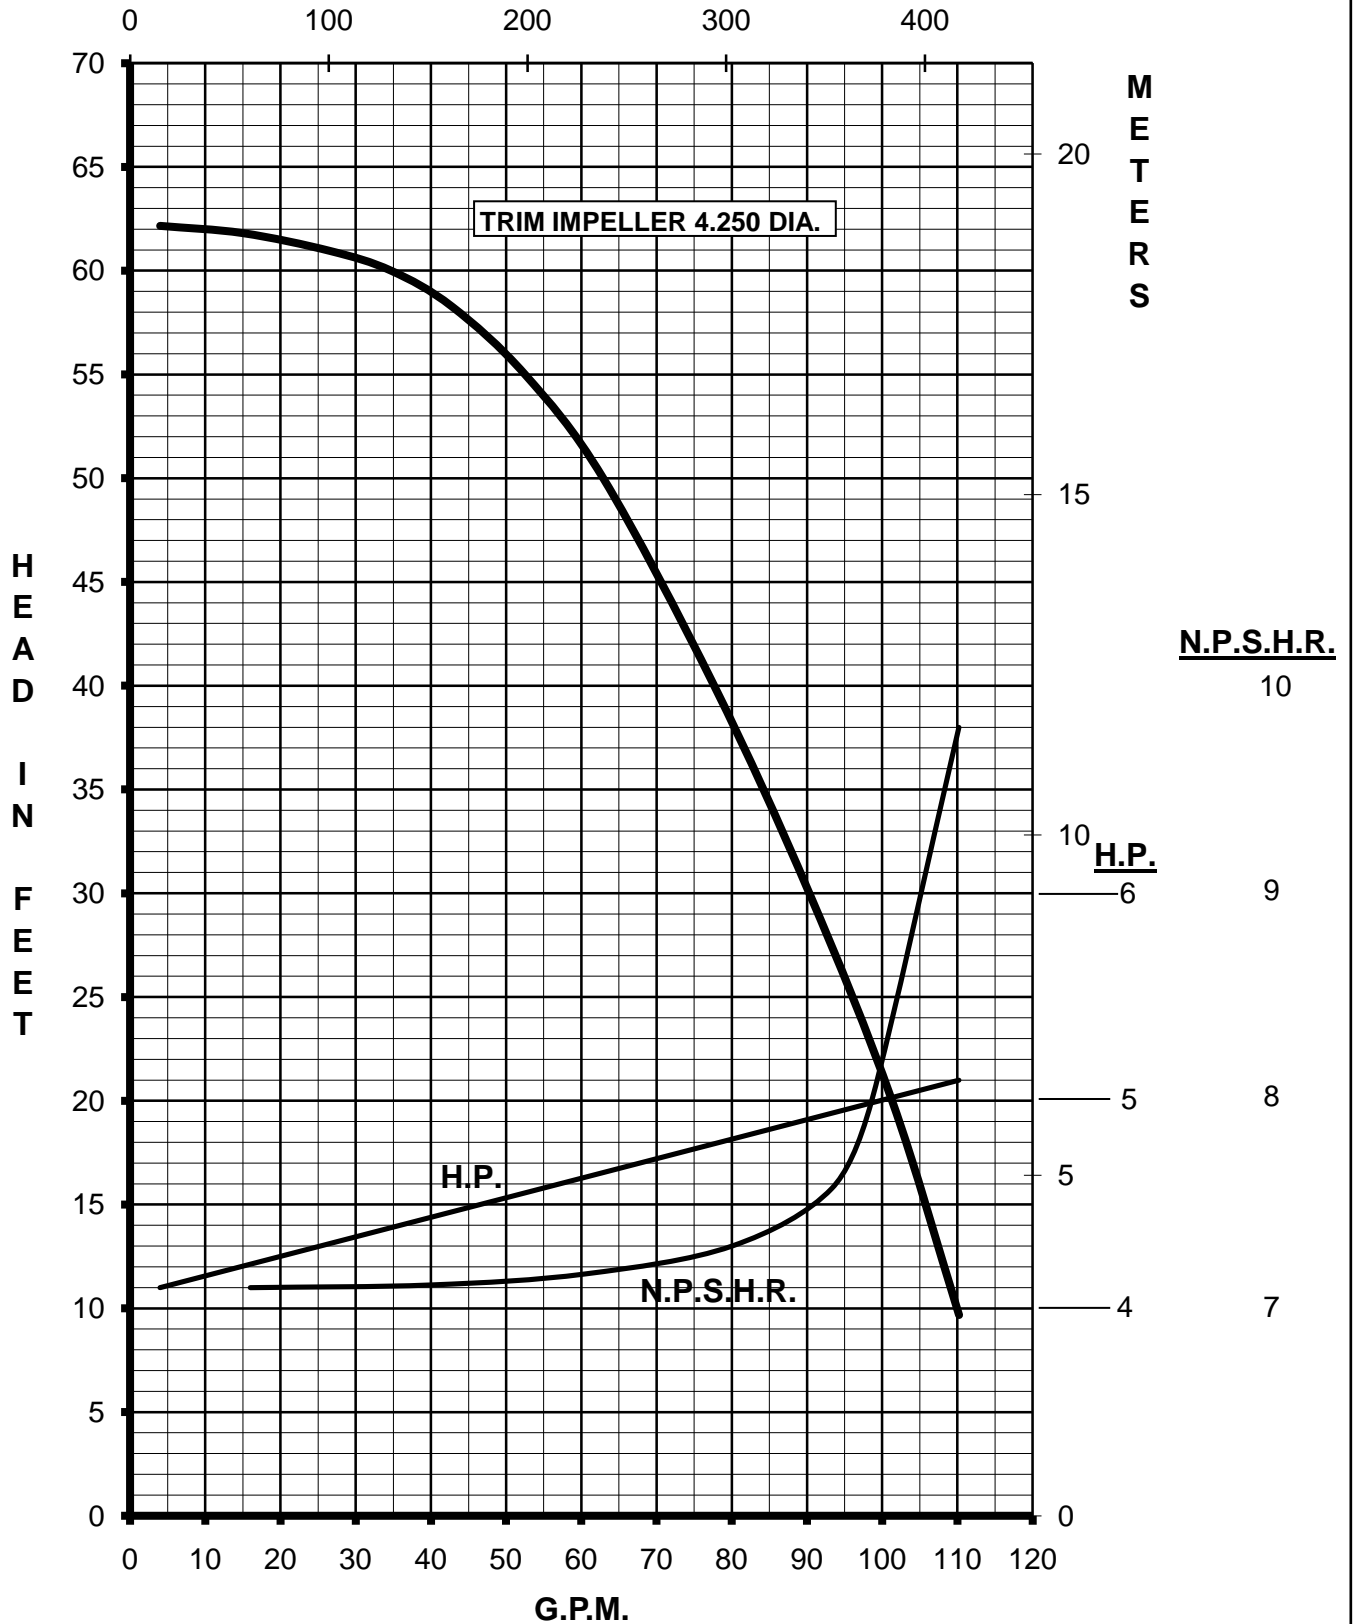

MARCH PUMPS

TE-8S-MD
TRIM IMPELLER 4.250 DIA.
3PH 60HZ
L.P.M.