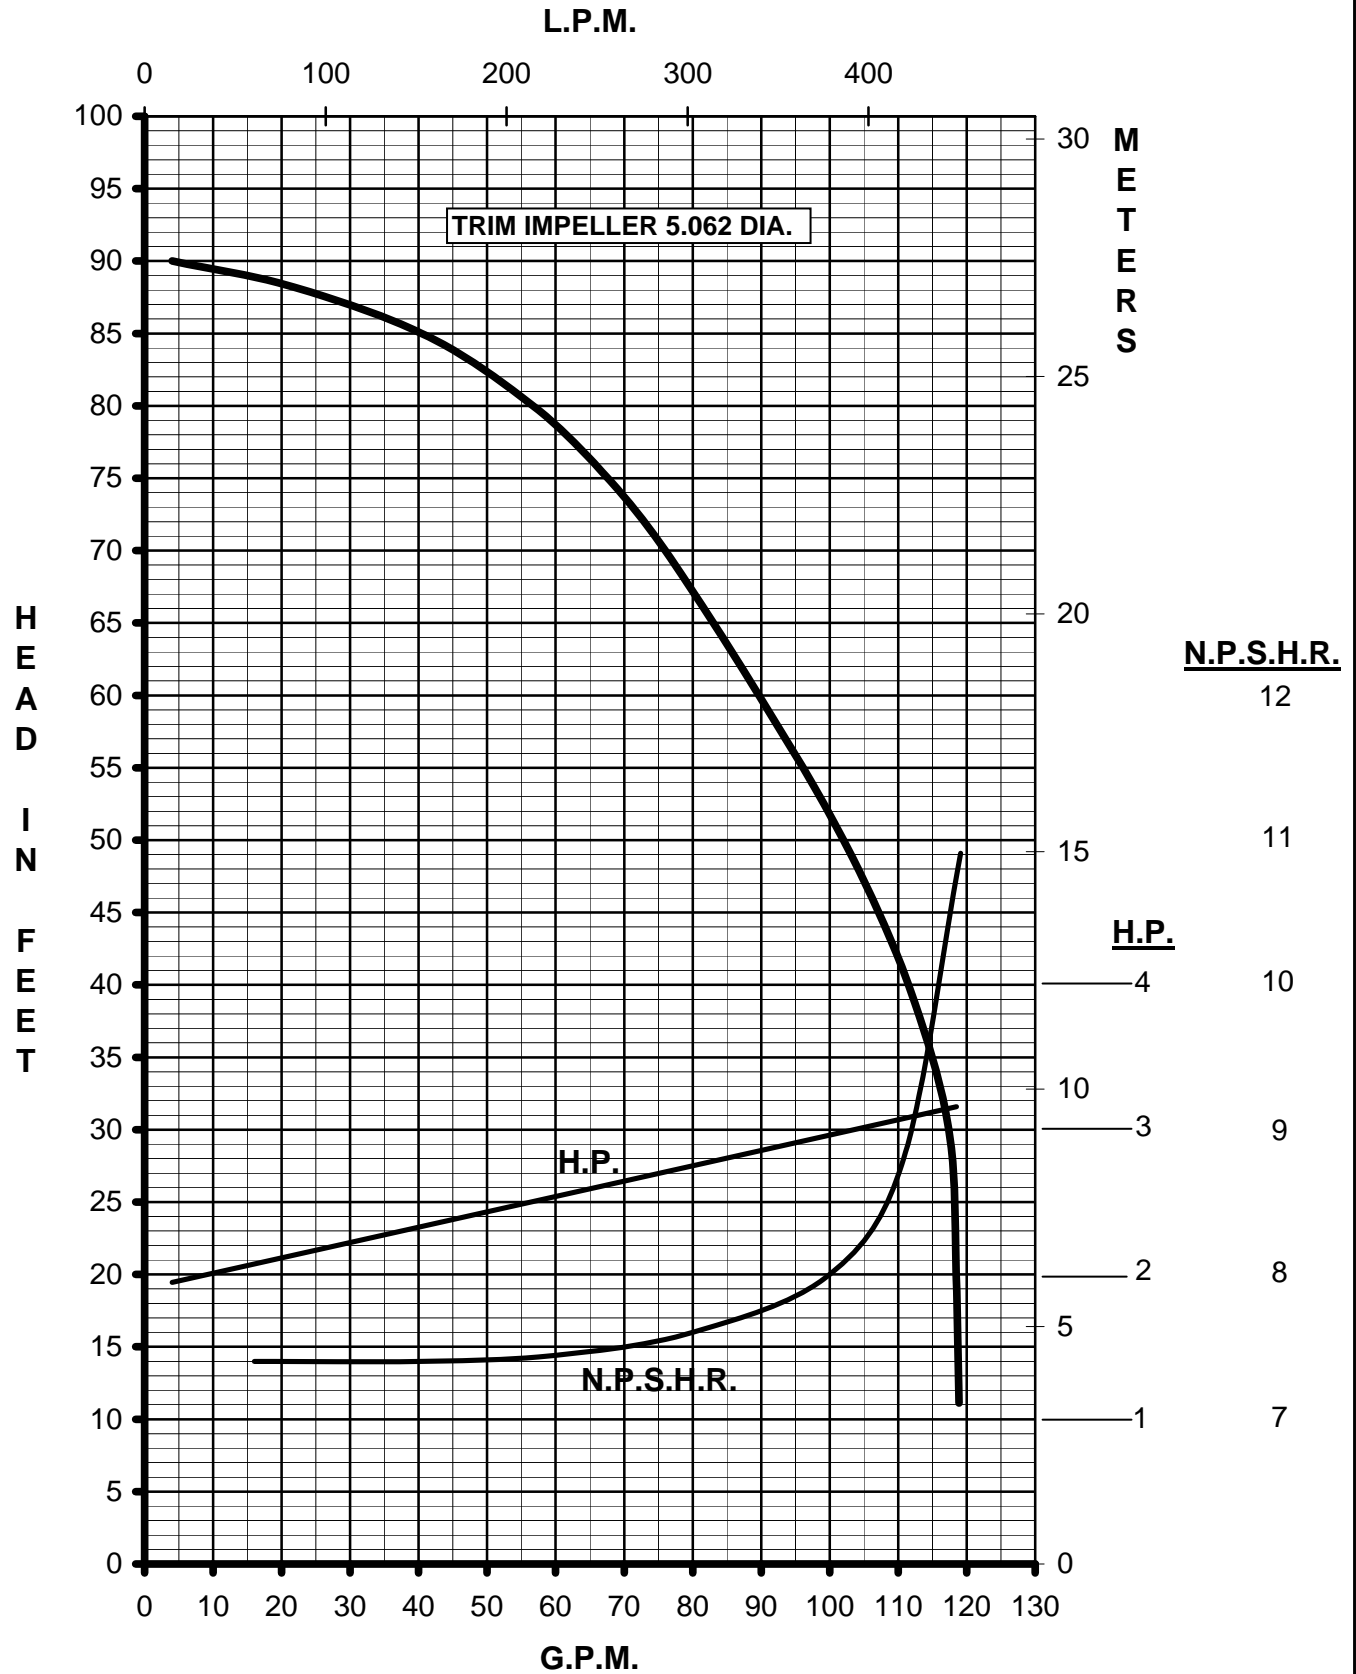

MARCH PUMPS

TE-8C-MD, TE-8K-MD 3PH 60HZ

MARCH PUMPS

TE-8C-MD, TE-8K-MD
FULL SIZE IMPELLER 5.187 DIA.
3PH 60HZ

MARCH PUMPS

TE-8C-MD, TE-8K-MD
TRIM IMPELLER 5.062 DIA.
3PH 60HZ

MARCH PUMPS

TE-8C-MD, TE-8K-MD
TRIM IMPELLER 4.875 DIA.
3PH 60HZ

MARCH PUMPS

TE-8C-MD, TE-8K-MD
TRIM IMPELLER 4.687 DIA.
3PH 60HZ

MARCH PUMPS

TE-8C-MD, TE-8K-MD
TRIM IMPELLER 4.500 DIA.
3PH 60HZ

MARCH PUMPS

TE-8C-MD, TE-8K-MD
TRIM IMPELLER 4.250 DIA.
3PH 60HZ

MARCH PUMPS

TE-8C-MD, TE-8K-MD
TRIM IMPELLER 4.000 DIA.
3PH 60HZ

MARCH PUMPS

TE-8C-MD, TE-8K-MD
TRIM IMPELLER 3.750 DIA.
3PH 60HZ

MARCH PUMPS

TE-8C-MD, TE-8K-MD
TRIM IMPELLER 3.375 DIA.
3PH 60HZ