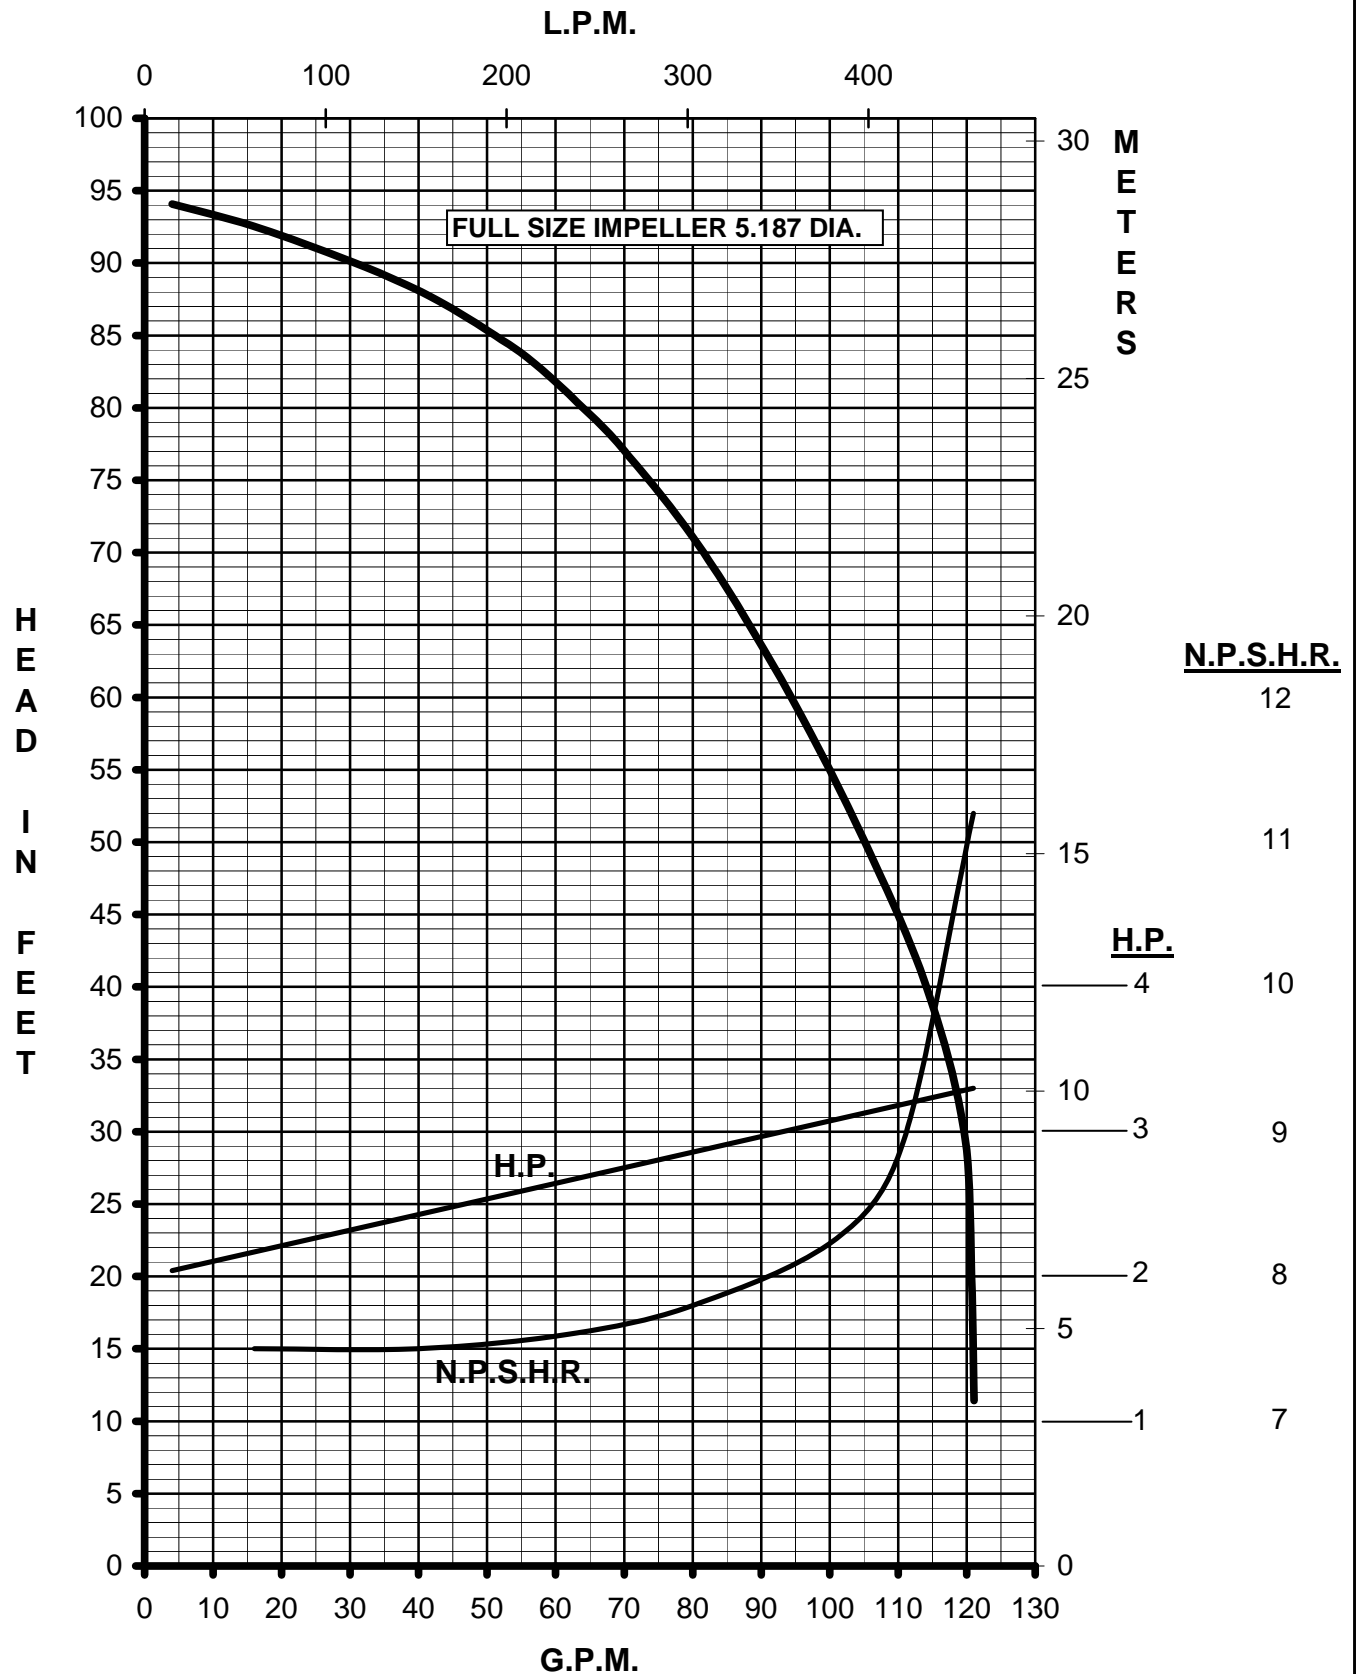

MARCH PUMPS

TE-8C-MD, TE-8K-MD 3PH 60HZ

MARCH PUMPS

TE-8C-MD, TE-8K-MD
FULL SIZE IMPELLER 5.187 DIA.
3PH 60HZ

MARCH PUMPS

TE-8C-MD, TE-8K-MD
TRIM IMPELLER 5.062 DIA.
3PH 60HZ

MARCH PUMPS

TE-8C-MD, TE-8K-MD
TRIM IMPELLER 4.875 DIA.
3PH 60HZ

MARCH PUMPS

TE-8C-MD, TE-8K-MD
TRIM IMPELLER 4.687 DIA.
3PH 60HZ

MARCH PUMPS

TE-8C-MD, TE-8K-MD
TRIM IMPELLER 4.500 DIA.
3PH 60HZ

MARCH PUMPS

TE-8C-MD, TE-8K-MD
TRIM IMPELLER 4.250 DIA.
3PH 60HZ

MARCH PUMPS

TE-8C-MD, TE-8K-MD
TRIM IMPELLER 4.000 DIA.
3PH 60HZ

MARCH PUMPS

TE-8C-MD, TE-8K-MD
TRIM IMPELLER 3.750 DIA.
3PH 60HZ

MARCH PUMPS

TE-8C-MD, TE-8K-MD
TRIM IMPELLER 3.375 DIA.
3PH 60HZ