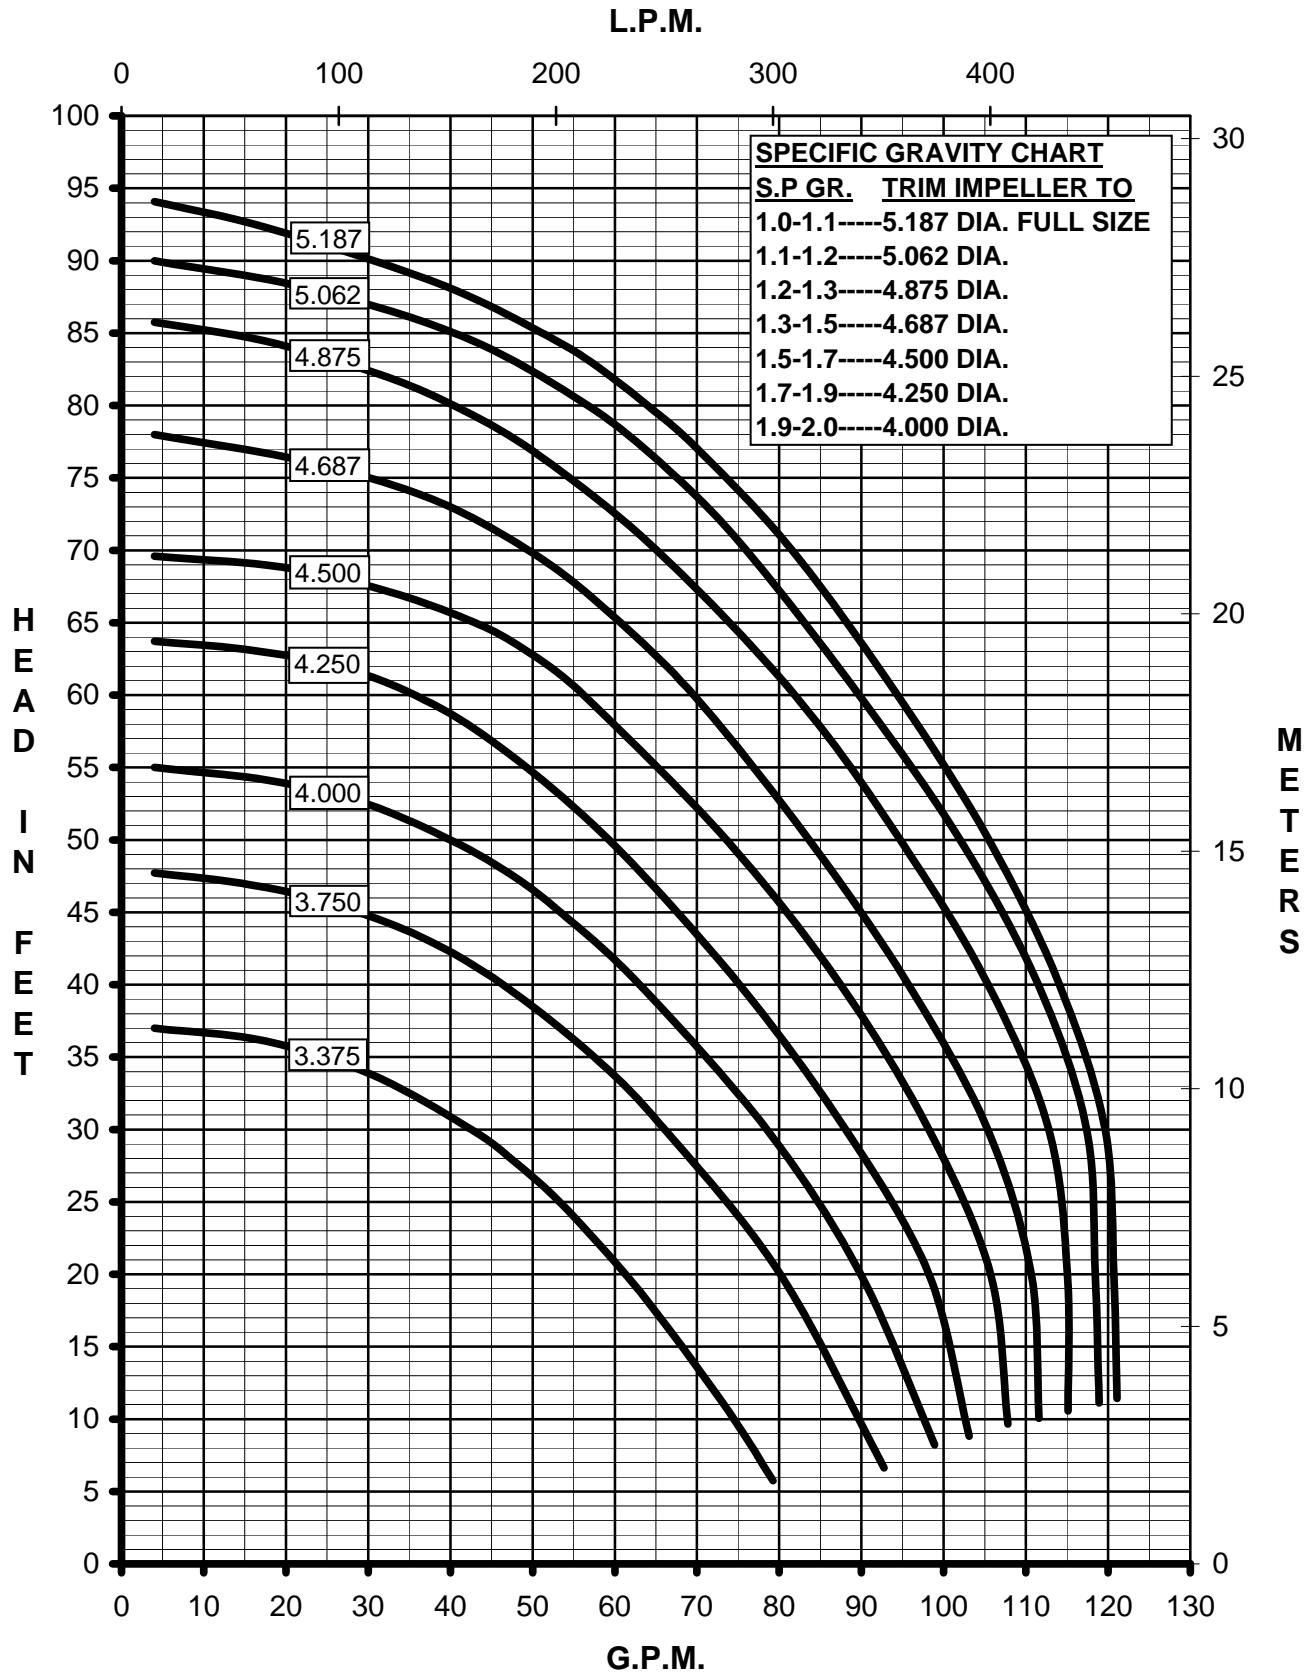

MARCH PUMPS

TE-8C-MD, TE-8K-MD 3PH 60HZ

MARCH PUMPS

TE-8C-MD, TE-8K-MD
FULL SIZE IMPELLER 5.187 DIA.
3PH 60HZ

MARCH PUMPS

TE-8C-MD, TE-8K-MD
TRIM IMPELLER 5.062 DIA.
3PH 60HZ

MARCH PUMPS

TE-8C-MD, TE-8K-MD
TRIM IMPELLER 4.875 DIA.
3PH 60HZ

MARCH PUMPS

TE-8C-MD, TE-8K-MD
TRIM IMPELLER 4.687 DIA.
3PH 60HZ

MARCH PUMPS

TE-8C-MD, TE-8K-MD
TRIM IMPELLER 4.500 DIA.
3PH 60HZ

MARCH PUMPS

TE-8C-MD, TE-8K-MD
TRIM IMPELLER 4.250 DIA.
3PH 60HZ

MARCH PUMPS

TE-8C-MD, TE-8K-MD
TRIM IMPELLER 4.000 DIA.
3PH 60HZ

MARCH PUMPS

TE-8C-MD, TE-8K-MD
TRIM IMPELLER 3.750 DIA.
3PH 60HZ

MARCH PUMPS

TE-8C-MD, TE-8K-MD
TRIM IMPELLER 3.375 DIA.
3PH 60HZ