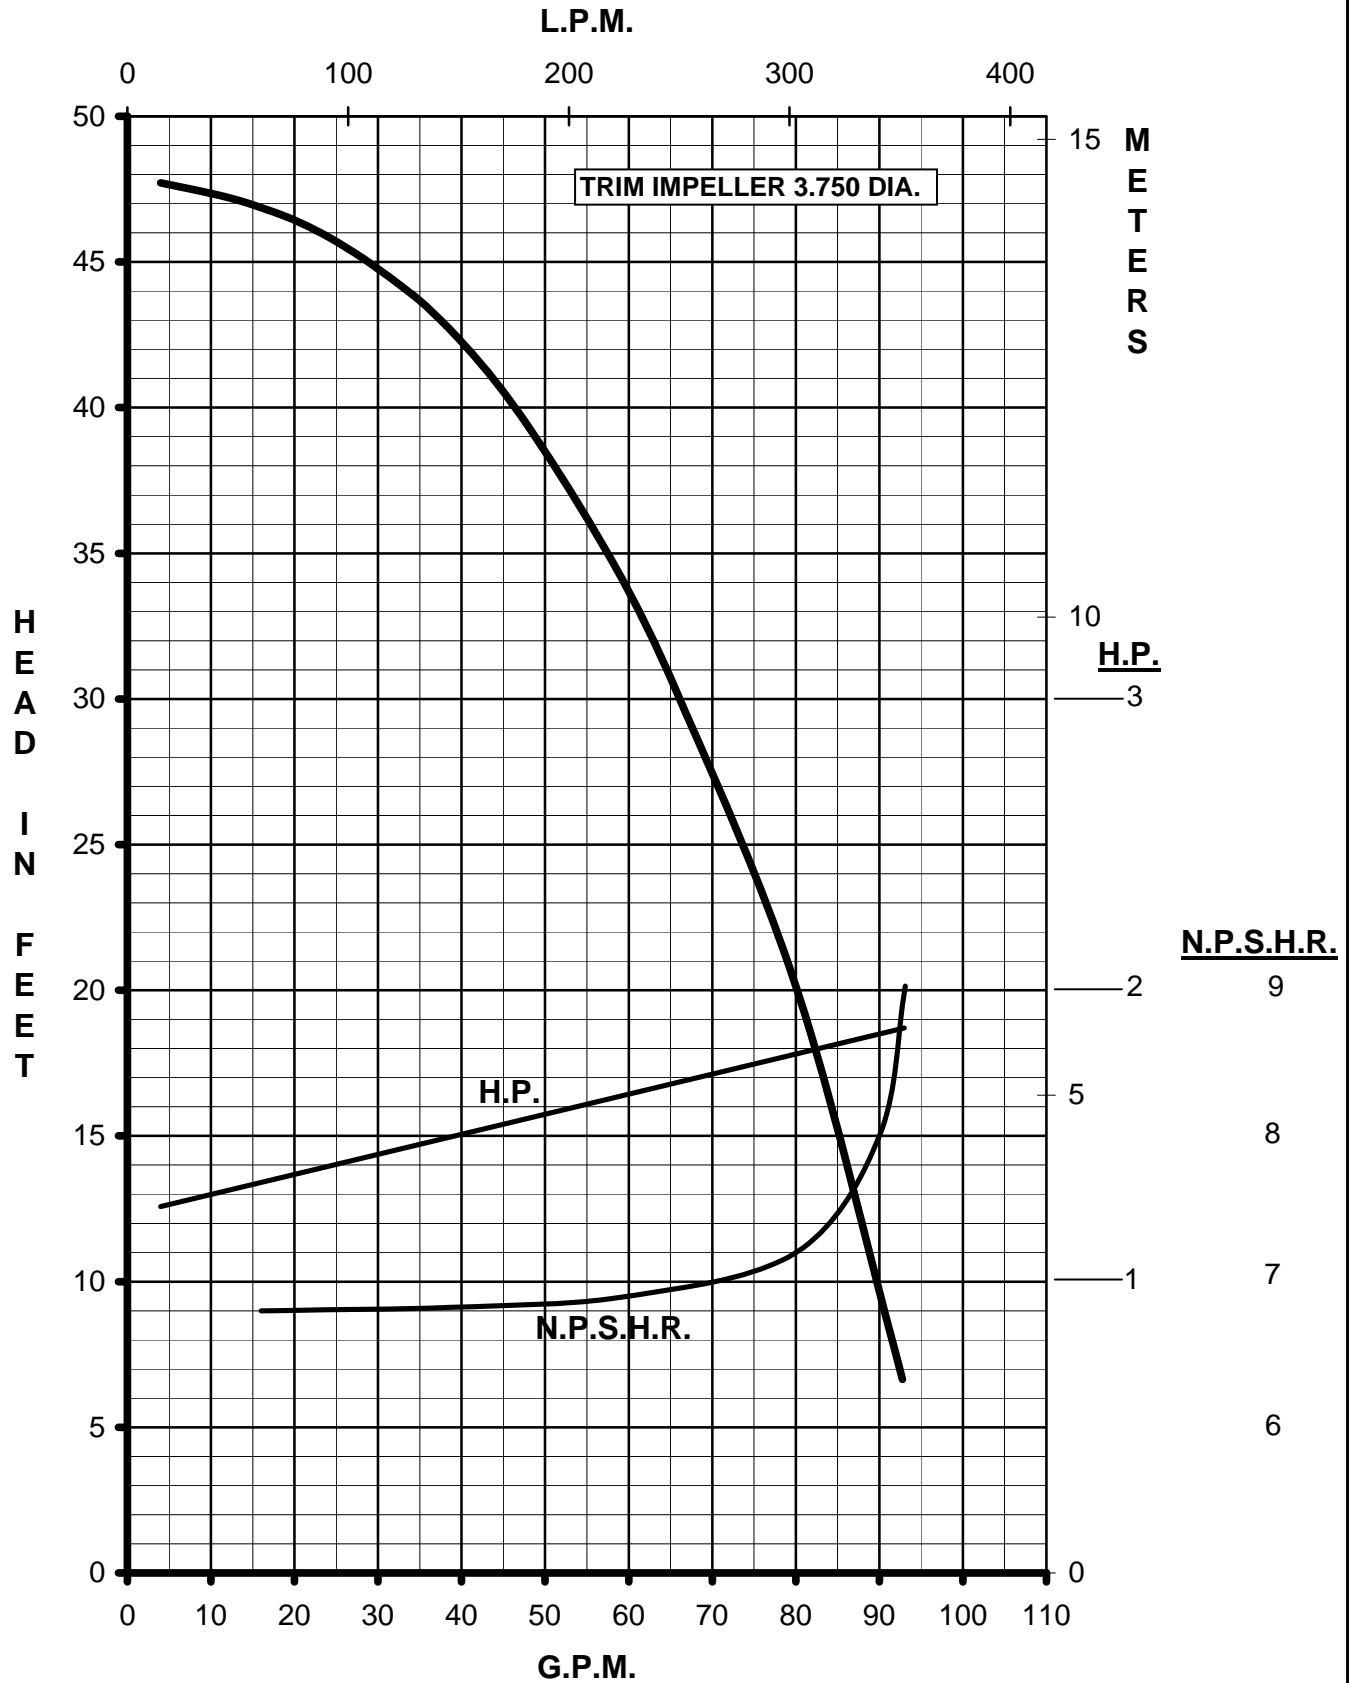

MARCH PUMPS

TE-8C-MD, TE-8K-MD 3PH 60HZ

MARCH PUMPS

TE-8C-MD, TE-8K-MD
FULL SIZE IMPELLER 5.187 DIA.
3PH 60HZ

MARCH PUMPS

TE-8C-MD, TE-8K-MD
TRIM IMPELLER 5.062 DIA.
3PH 60HZ

MARCH PUMPS

TE-8C-MD, TE-8K-MD
TRIM IMPELLER 4.875 DIA.
3PH 60HZ

MARCH PUMPS

TE-8C-MD, TE-8K-MD
TRIM IMPELLER 4.687 DIA.
3PH 60HZ

MARCH PUMPS

TE-8C-MD, TE-8K-MD
TRIM IMPELLER 4.500 DIA.
3PH 60HZ

MARCH PUMPS

TE-8C-MD, TE-8K-MD
TRIM IMPELLER 4.250 DIA.
3PH 60HZ

MARCH PUMPS

TE-8C-MD, TE-8K-MD
TRIM IMPELLER 4.000 DIA.
3PH 60HZ

MARCH PUMPS

TE-8C-MD, TE-8K-MD
TRIM IMPELLER 3.750 DIA.
3PH 60HZ

MARCH PUMPS

TE-8C-MD, TE-8K-MD
TRIM IMPELLER 3.375 DIA.
3PH 60HZ