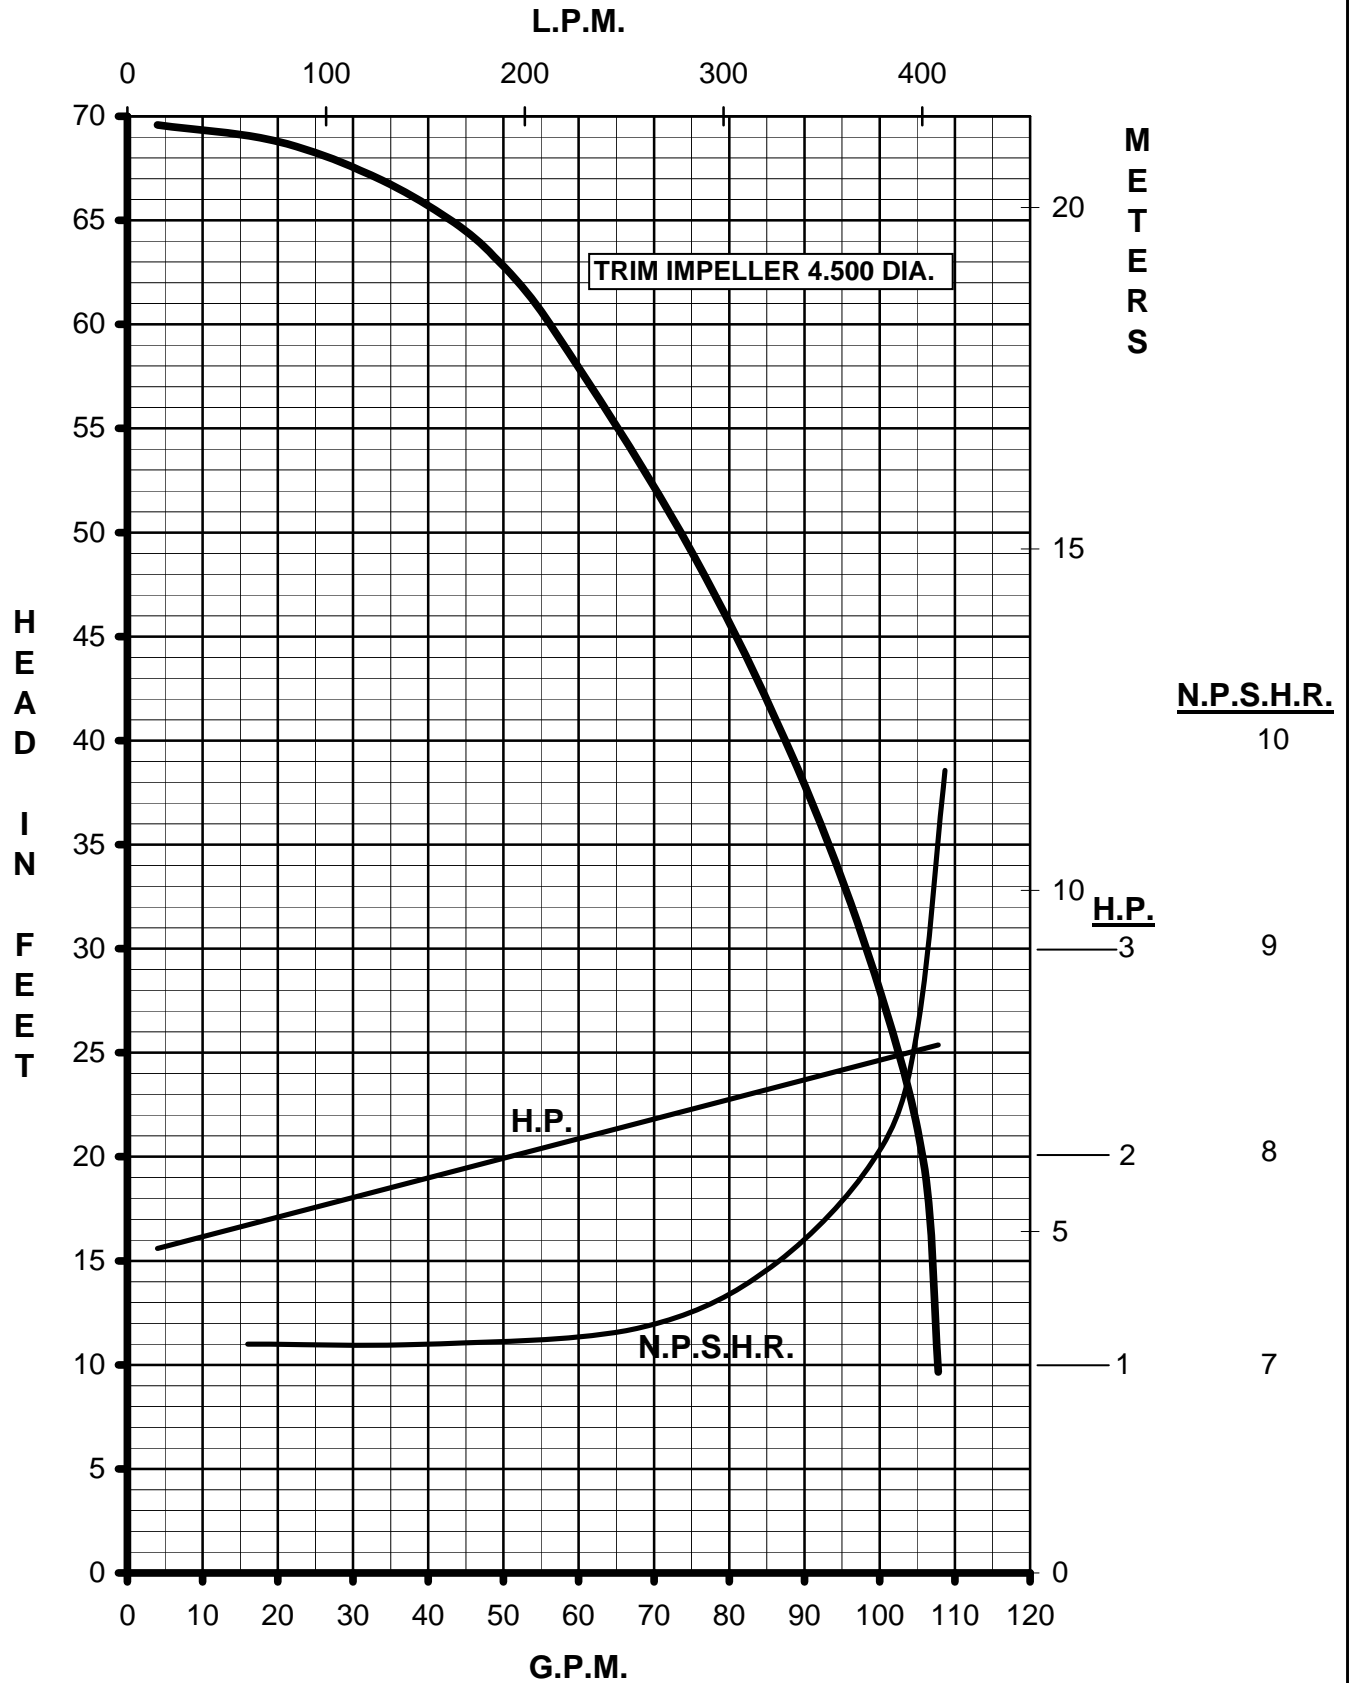

MARCH PUMPS

TE-8C-MD, TE-8K-MD 3PH 60HZ

MARCH PUMPS

TE-8C-MD, TE-8K-MD
FULL SIZE IMPELLER 5.187 DIA.
3PH 60HZ

MARCH PUMPS

TE-8C-MD, TE-8K-MD
TRIM IMPELLER 5.062 DIA.
3PH 60HZ

MARCH PUMPS

TE-8C-MD, TE-8K-MD
TRIM IMPELLER 4.875 DIA.
3PH 60HZ

MARCH PUMPS

TE-8C-MD, TE-8K-MD
TRIM IMPELLER 4.687 DIA.
3PH 60HZ

MARCH PUMPS

TE-8C-MD, TE-8K-MD
TRIM IMPELLER 4.500 DIA.
3PH 60HZ

MARCH PUMPS

TE-8C-MD, TE-8K-MD
TRIM IMPELLER 4.250 DIA.
3PH 60HZ

MARCH PUMPS

TE-8C-MD, TE-8K-MD
TRIM IMPELLER 4.000 DIA.
3PH 60HZ

MARCH PUMPS

TE-8C-MD, TE-8K-MD
TRIM IMPELLER 3.750 DIA.
3PH 60HZ

MARCH PUMPS

TE-8C-MD, TE-8K-MD
TRIM IMPELLER 3.375 DIA.
3PH 60HZ