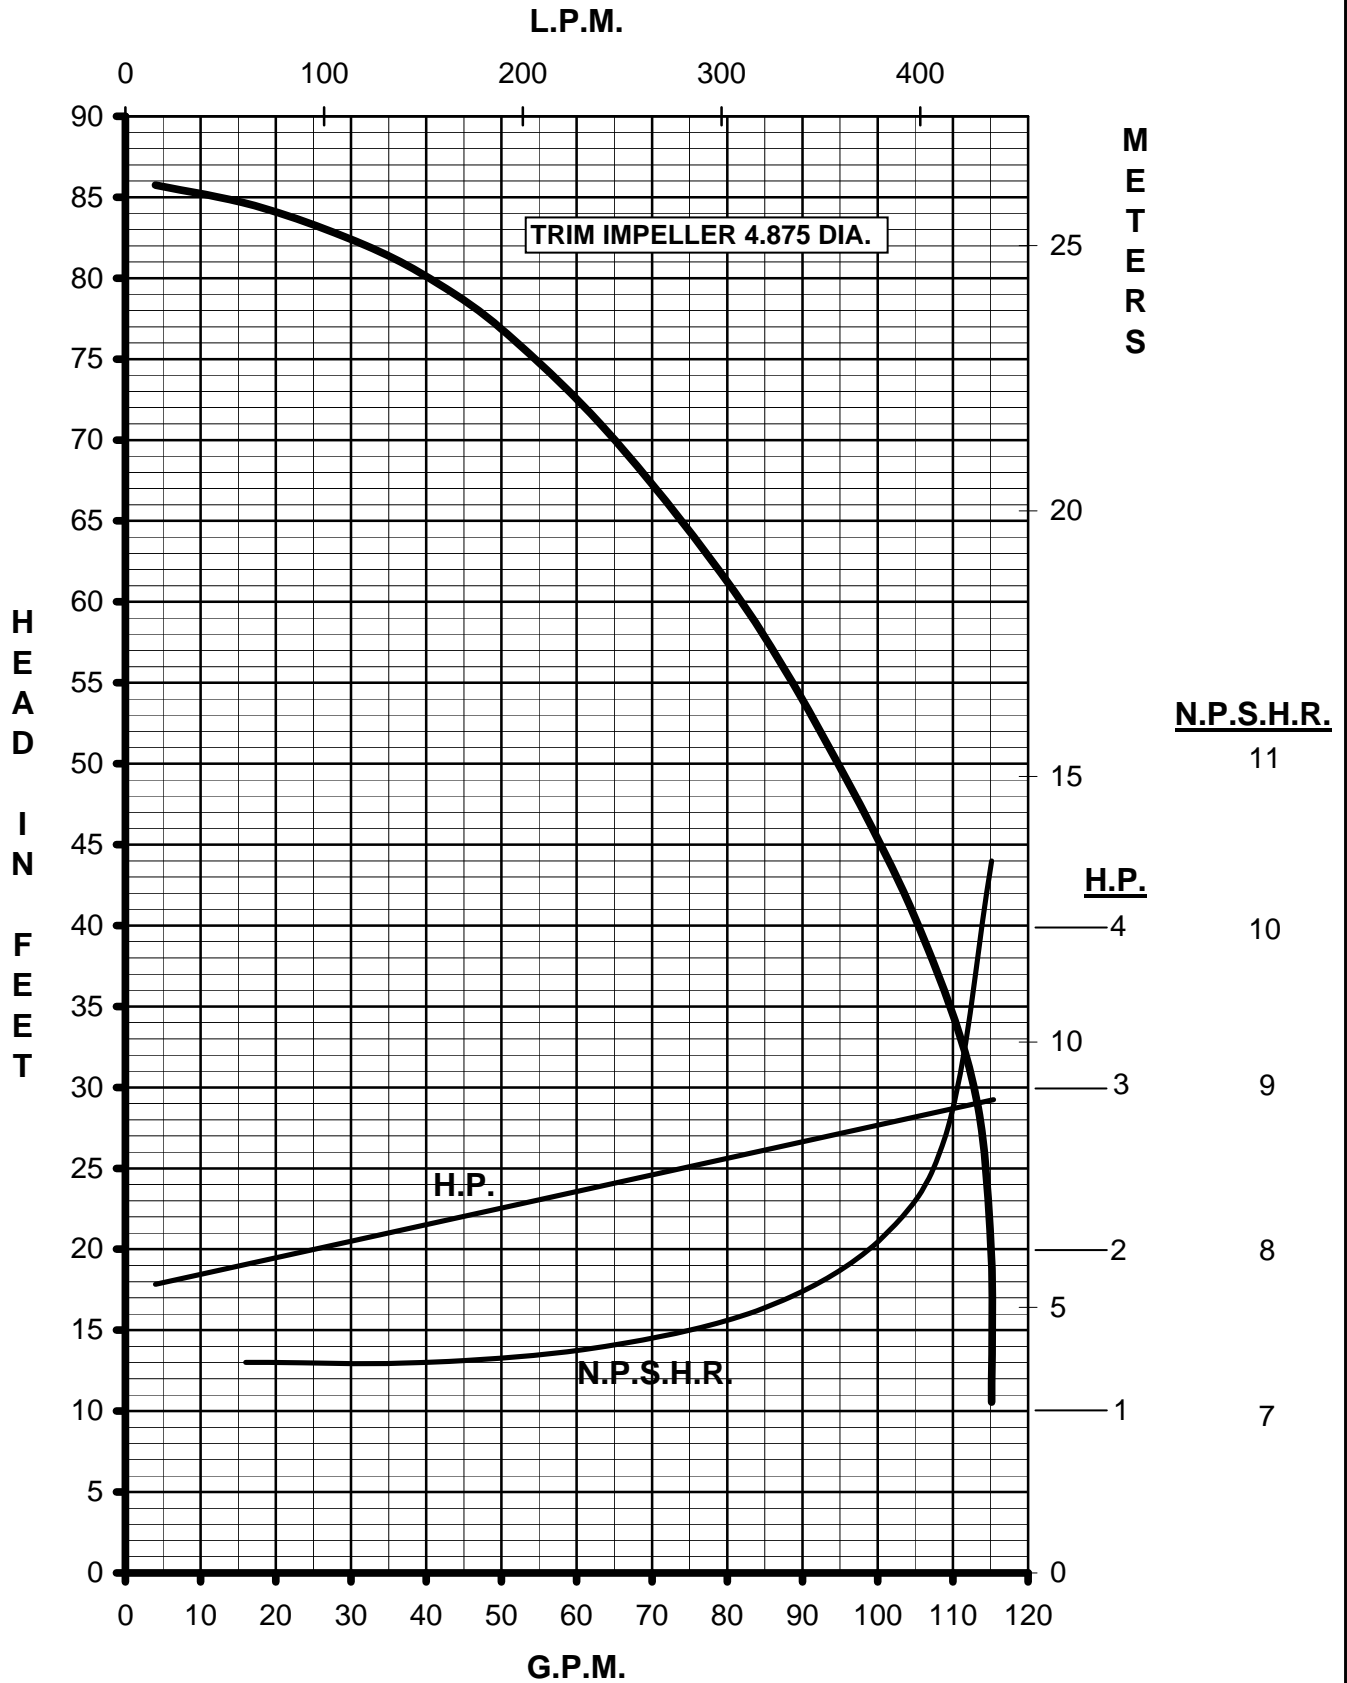

MARCH PUMPS

TE-8C-MD, TE-8K-MD 3PH 60HZ

MARCH PUMPS

TE-8C-MD, TE-8K-MD
FULL SIZE IMPELLER 5.187 DIA.
3PH 60HZ

MARCH PUMPS

TE-8C-MD, TE-8K-MD
TRIM IMPELLER 5.062 DIA.
3PH 60HZ

MARCH PUMPS

TE-8C-MD, TE-8K-MD
TRIM IMPELLER 4.875 DIA.
3PH 60HZ

MARCH PUMPS

TE-8C-MD, TE-8K-MD
TRIM IMPELLER 4.687 DIA.
3PH 60HZ

MARCH PUMPS

TE-8C-MD, TE-8K-MD
TRIM IMPELLER 4.500 DIA.
3PH 60HZ

MARCH PUMPS

TE-8C-MD, TE-8K-MD
TRIM IMPELLER 4.250 DIA.
3PH 60HZ

MARCH PUMPS

TE-8C-MD, TE-8K-MD
TRIM IMPELLER 4.000 DIA.
3PH 60HZ

MARCH PUMPS

TE-8C-MD, TE-8K-MD
TRIM IMPELLER 3.750 DIA.
3PH 60HZ

MARCH PUMPS

TE-8C-MD, TE-8K-MD
TRIM IMPELLER 3.375 DIA.
3PH 60HZ