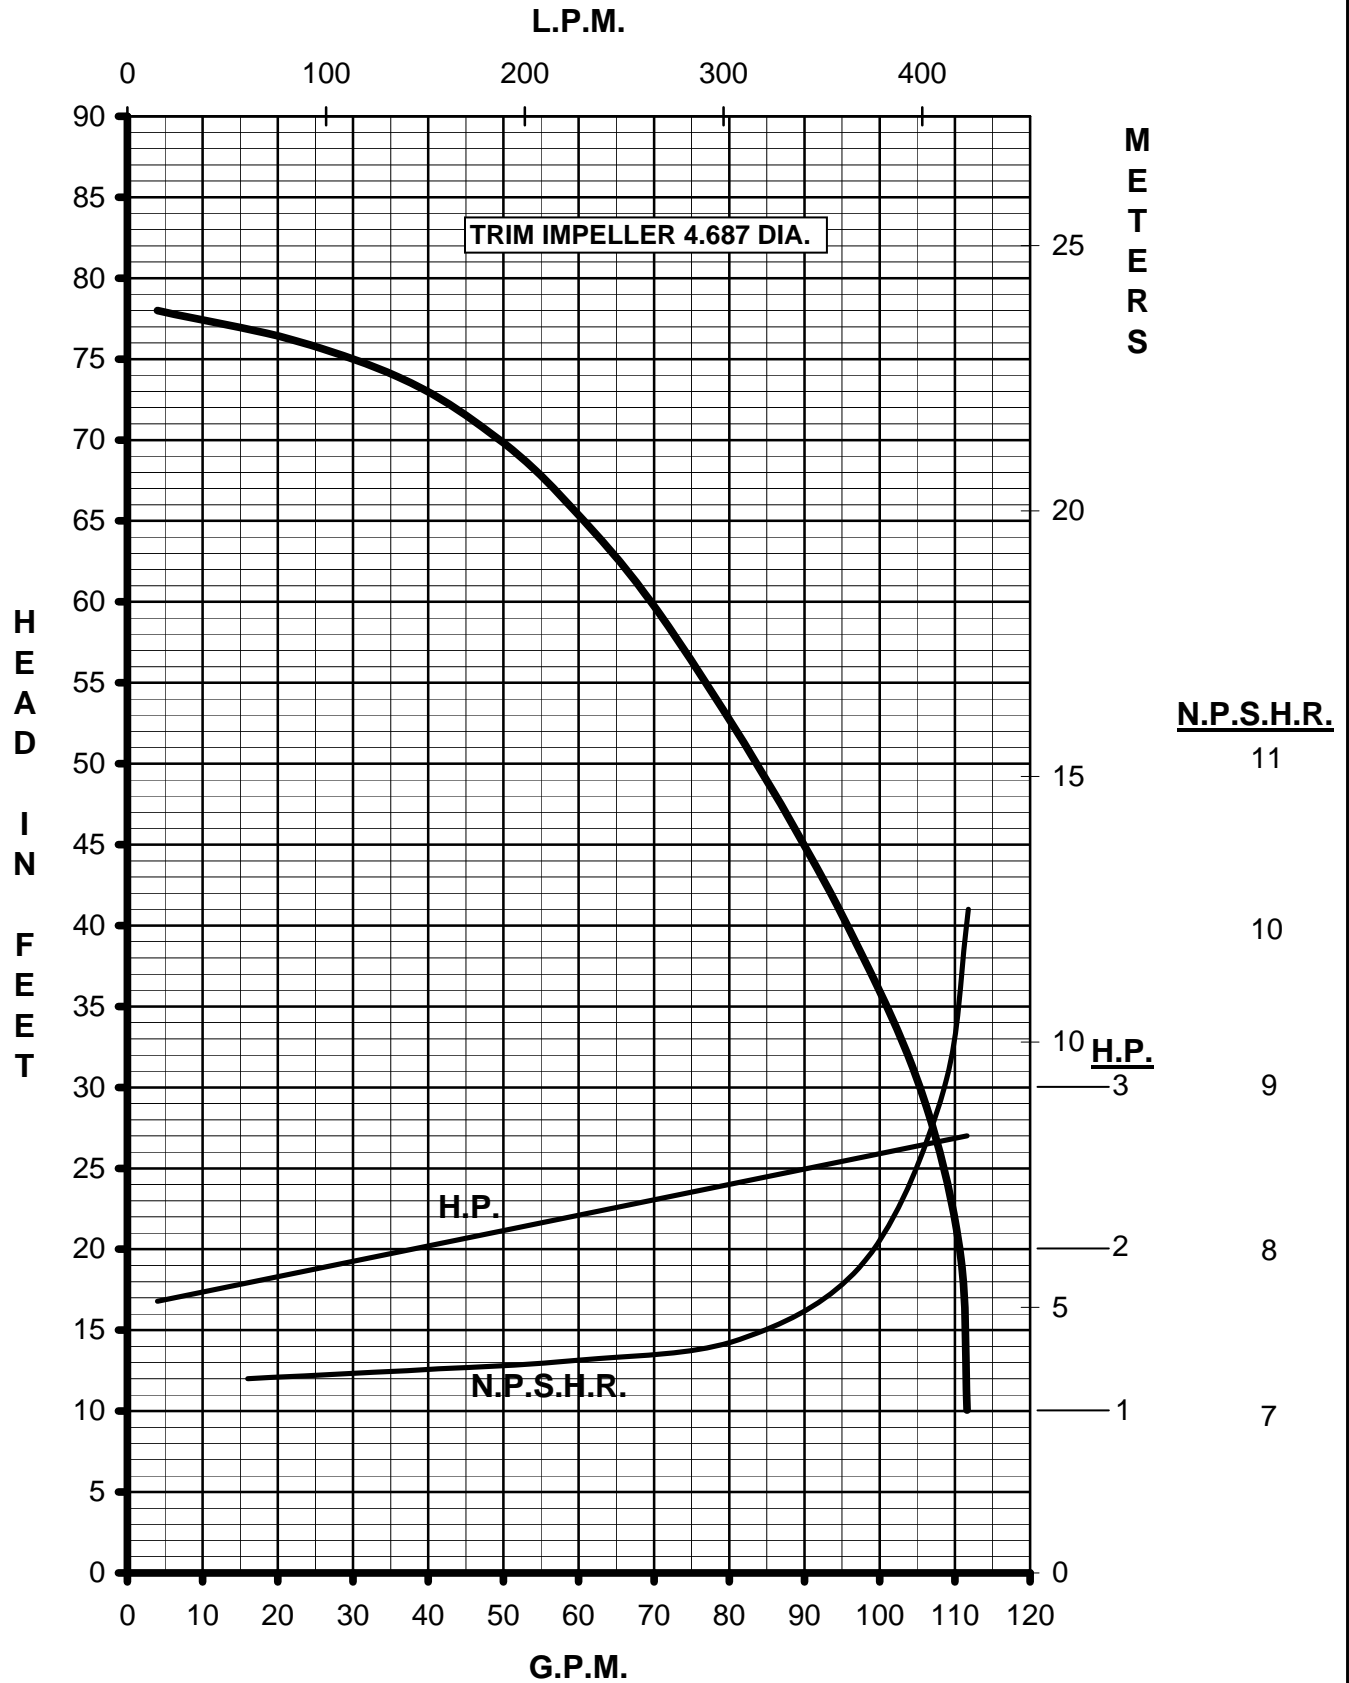

MARCH PUMPS

TE-8C-MD, TE-8K-MD 3PH 60HZ

MARCH PUMPS

TE-8C-MD, TE-8K-MD
FULL SIZE IMPELLER 5.187 DIA.
3PH 60HZ

MARCH PUMPS

TE-8C-MD, TE-8K-MD
TRIM IMPELLER 5.062 DIA.
3PH 60HZ

MARCH PUMPS

TE-8C-MD, TE-8K-MD
TRIM IMPELLER 4.875 DIA.
3PH 60HZ

MARCH PUMPS

TE-8C-MD, TE-8K-MD
TRIM IMPELLER 4.687 DIA.
3PH 60HZ

MARCH PUMPS

TE-8C-MD, TE-8K-MD
TRIM IMPELLER 4.500 DIA.
3PH 60HZ

MARCH PUMPS

TE-8C-MD, TE-8K-MD
TRIM IMPELLER 4.250 DIA.
3PH 60HZ

MARCH PUMPS

TE-8C-MD, TE-8K-MD
TRIM IMPELLER 4.000 DIA.
3PH 60HZ

MARCH PUMPS

TE-8C-MD, TE-8K-MD
TRIM IMPELLER 3.750 DIA.
3PH 60HZ

MARCH PUMPS

TE-8C-MD, TE-8K-MD
TRIM IMPELLER 3.375 DIA.
3PH 60HZ