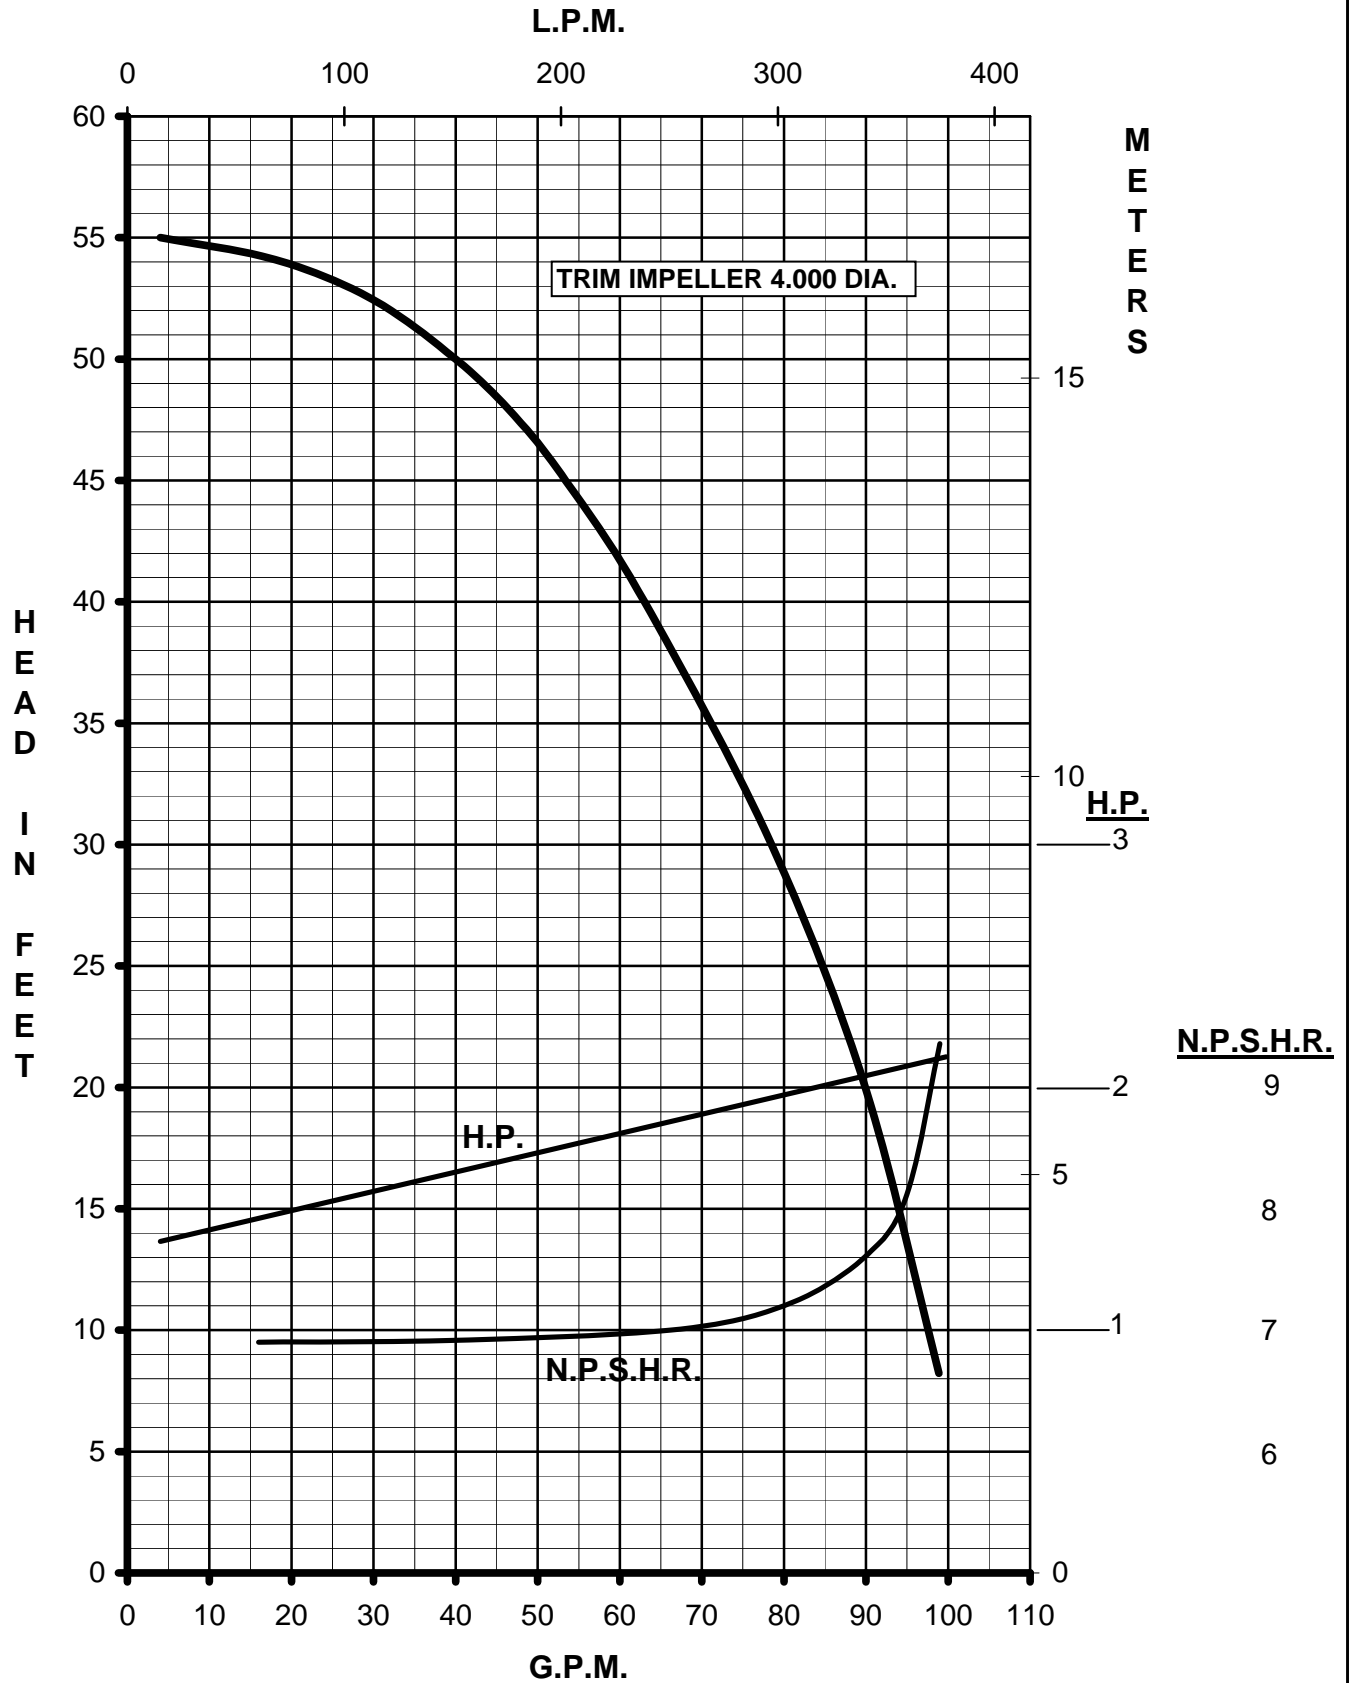

MARCH PUMPS

TE-8C-MD, TE-8K-MD 3PH 60HZ

MARCH PUMPS

TE-8C-MD, TE-8K-MD
FULL SIZE IMPELLER 5.187 DIA.
3PH 60HZ

MARCH PUMPS

TE-8C-MD, TE-8K-MD
TRIM IMPELLER 5.062 DIA.
3PH 60HZ

MARCH PUMPS

TE-8C-MD, TE-8K-MD
TRIM IMPELLER 4.875 DIA.
3PH 60HZ

MARCH PUMPS

TE-8C-MD, TE-8K-MD
TRIM IMPELLER 4.687 DIA.
3PH 60HZ

MARCH PUMPS

TE-8C-MD, TE-8K-MD
TRIM IMPELLER 4.500 DIA.
3PH 60HZ

MARCH PUMPS

TE-8C-MD, TE-8K-MD
TRIM IMPELLER 4.250 DIA.
3PH 60HZ

MARCH PUMPS

TE-8C-MD, TE-8K-MD
TRIM IMPELLER 4.000 DIA.
3PH 60HZ

MARCH PUMPS

TE-8C-MD, TE-8K-MD
TRIM IMPELLER 3.750 DIA.
3PH 60HZ

MARCH PUMPS

TE-8C-MD, TE-8K-MD
TRIM IMPELLER 3.375 DIA.
3PH 60HZ