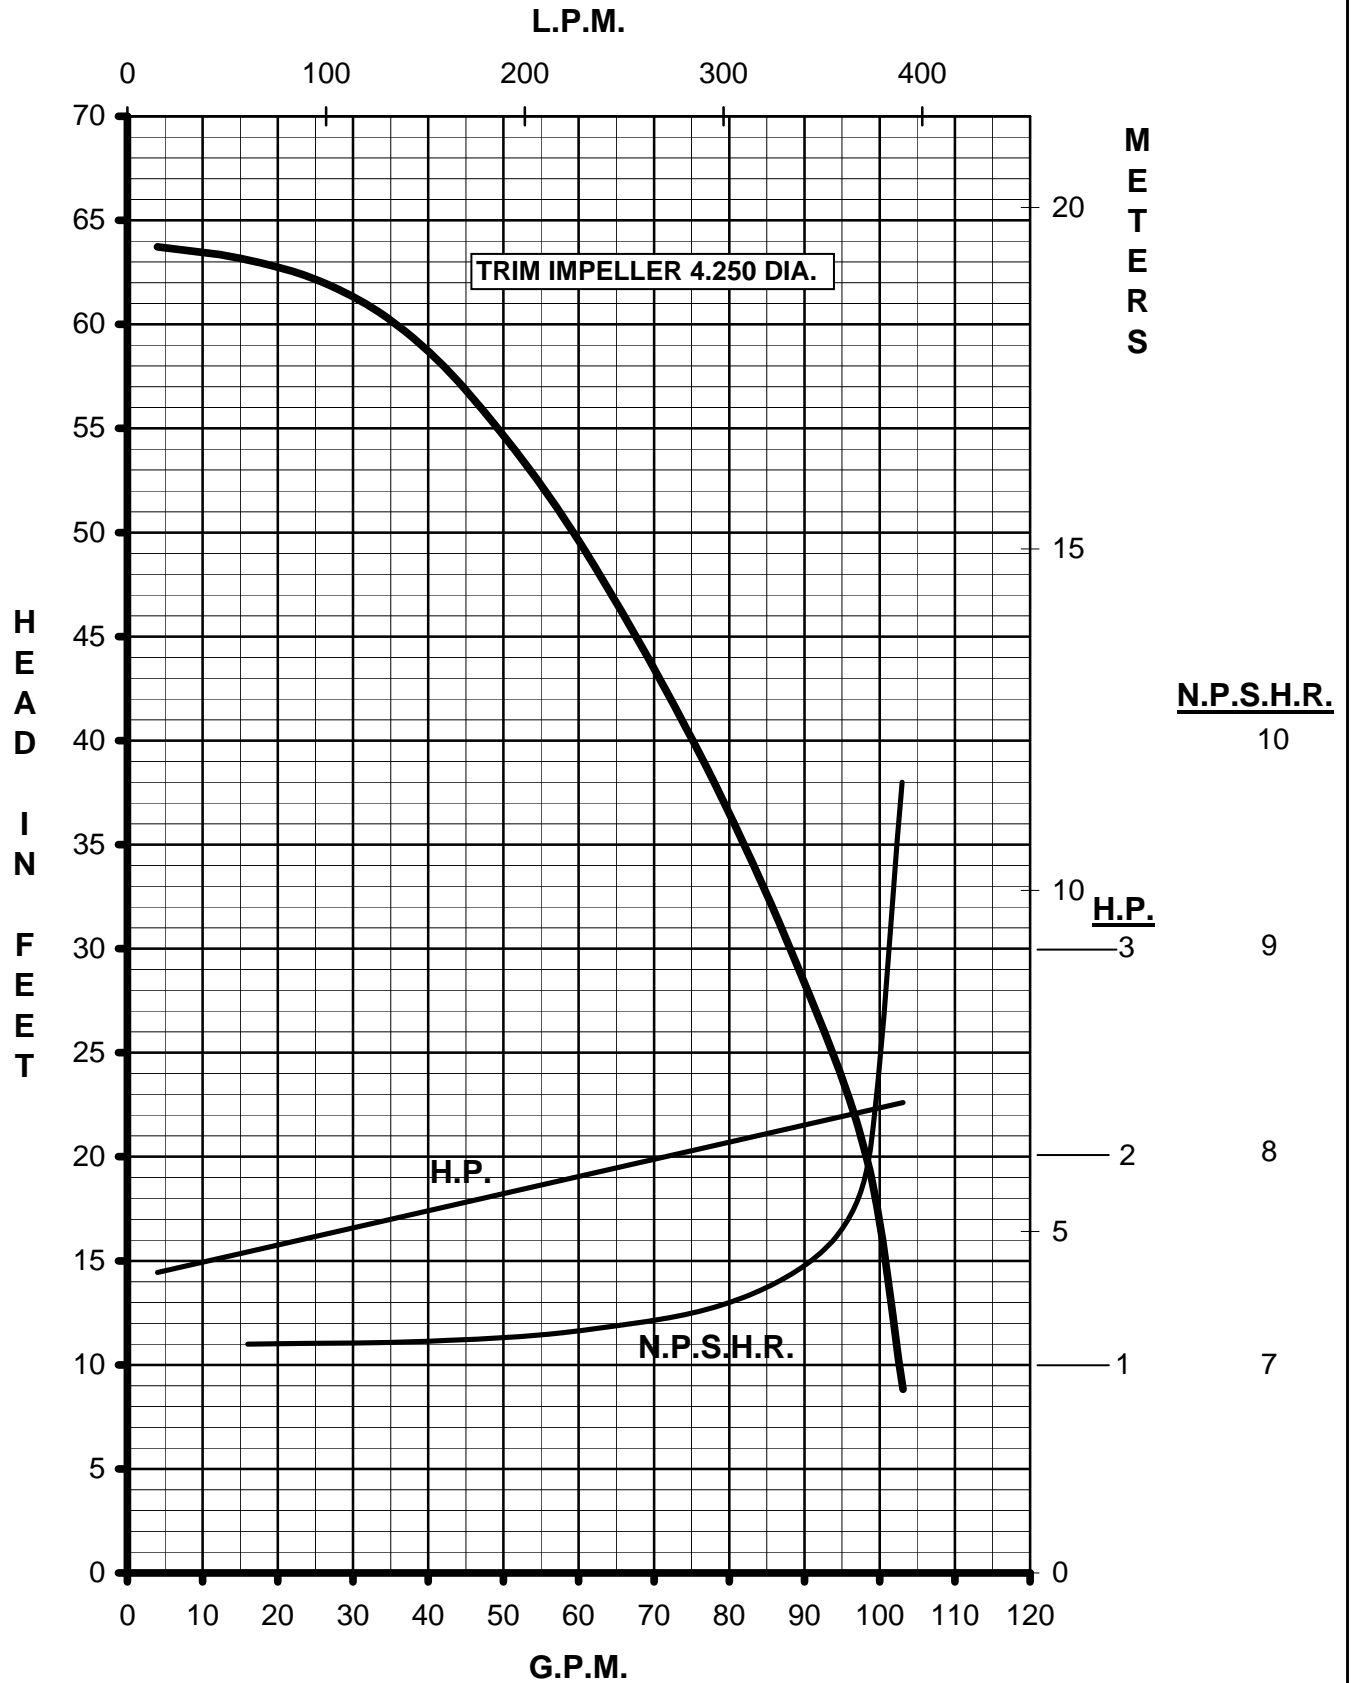

MARCH PUMPS

TE-8C-MD, TE-8K-MD 3PH 60HZ

MARCH PUMPS

TE-8C-MD, TE-8K-MD
FULL SIZE IMPELLER 5.187 DIA.
3PH 60HZ

MARCH PUMPS

TE-8C-MD, TE-8K-MD
TRIM IMPELLER 5.062 DIA.
3PH 60HZ

MARCH PUMPS

TE-8C-MD, TE-8K-MD
TRIM IMPELLER 4.875 DIA.
3PH 60HZ

MARCH PUMPS

TE-8C-MD, TE-8K-MD
TRIM IMPELLER 4.687 DIA.
3PH 60HZ

MARCH PUMPS

TE-8C-MD, TE-8K-MD
TRIM IMPELLER 4.500 DIA.
3PH 60HZ

MARCH PUMPS

TE-8C-MD, TE-8K-MD
TRIM IMPELLER 4.250 DIA.
3PH 60HZ

MARCH PUMPS

TE-8C-MD, TE-8K-MD
TRIM IMPELLER 4.000 DIA.
3PH 60HZ

MARCH PUMPS

TE-8C-MD, TE-8K-MD
TRIM IMPELLER 3.750 DIA.
3PH 60HZ

MARCH PUMPS

TE-8C-MD, TE-8K-MD
TRIM IMPELLER 3.375 DIA.
3PH 60HZ