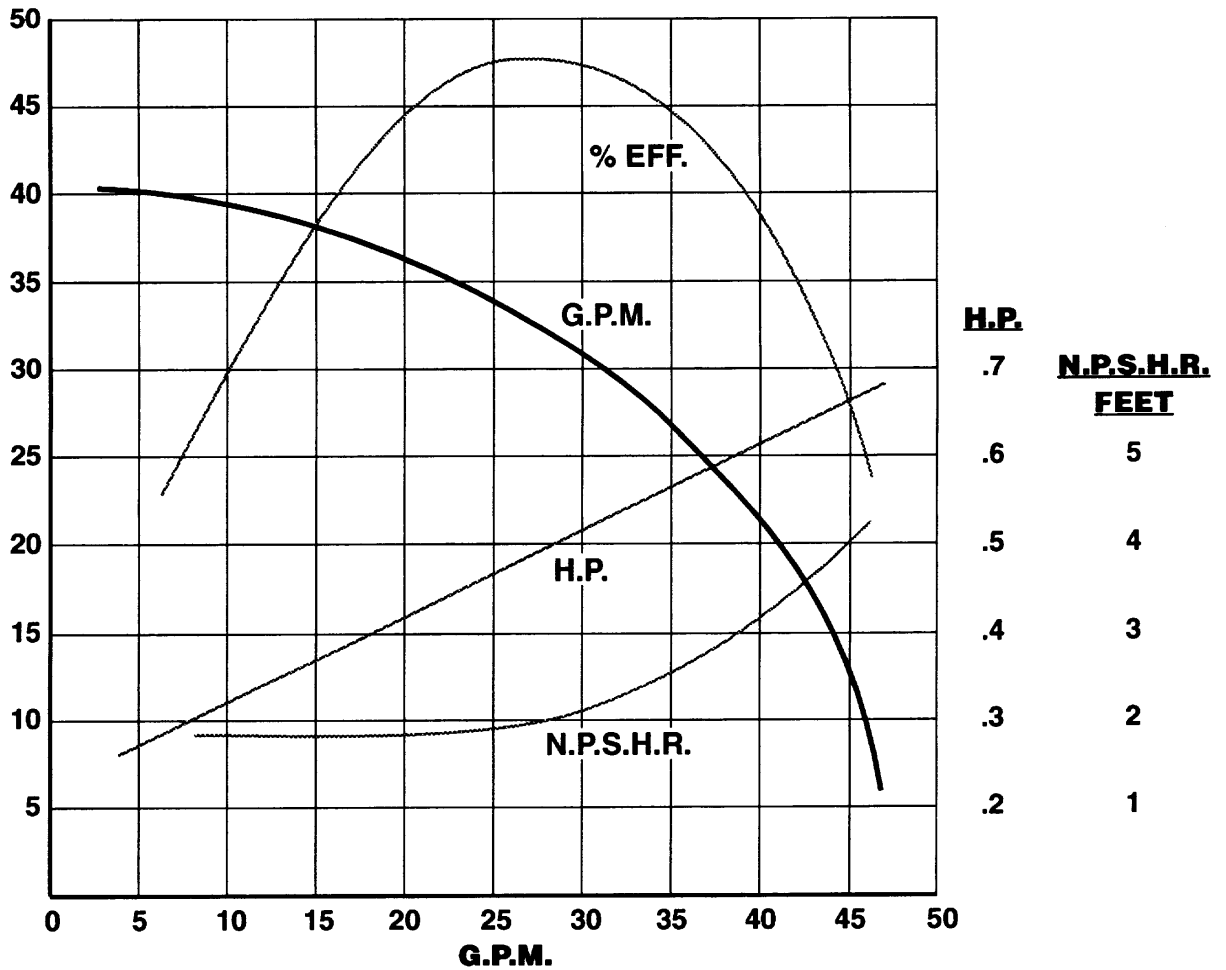

MOTOR: MARATHON
0155-0022-1000
230V. 60HZ.
3 PHASE

% EFF.
HEAD IN FEET

TE-7R/7K-MD

**TRIM IMPELLER
(3.250" DIA.)**

**MOTOR: MARATHON
0155-0022-1000
230V. 60HZ.
3 PHASE**

**% EFF.
HEAD IN FEET**

TE-7R/7K-MD

TRIM IMPELLER
(3.125" DIA.)