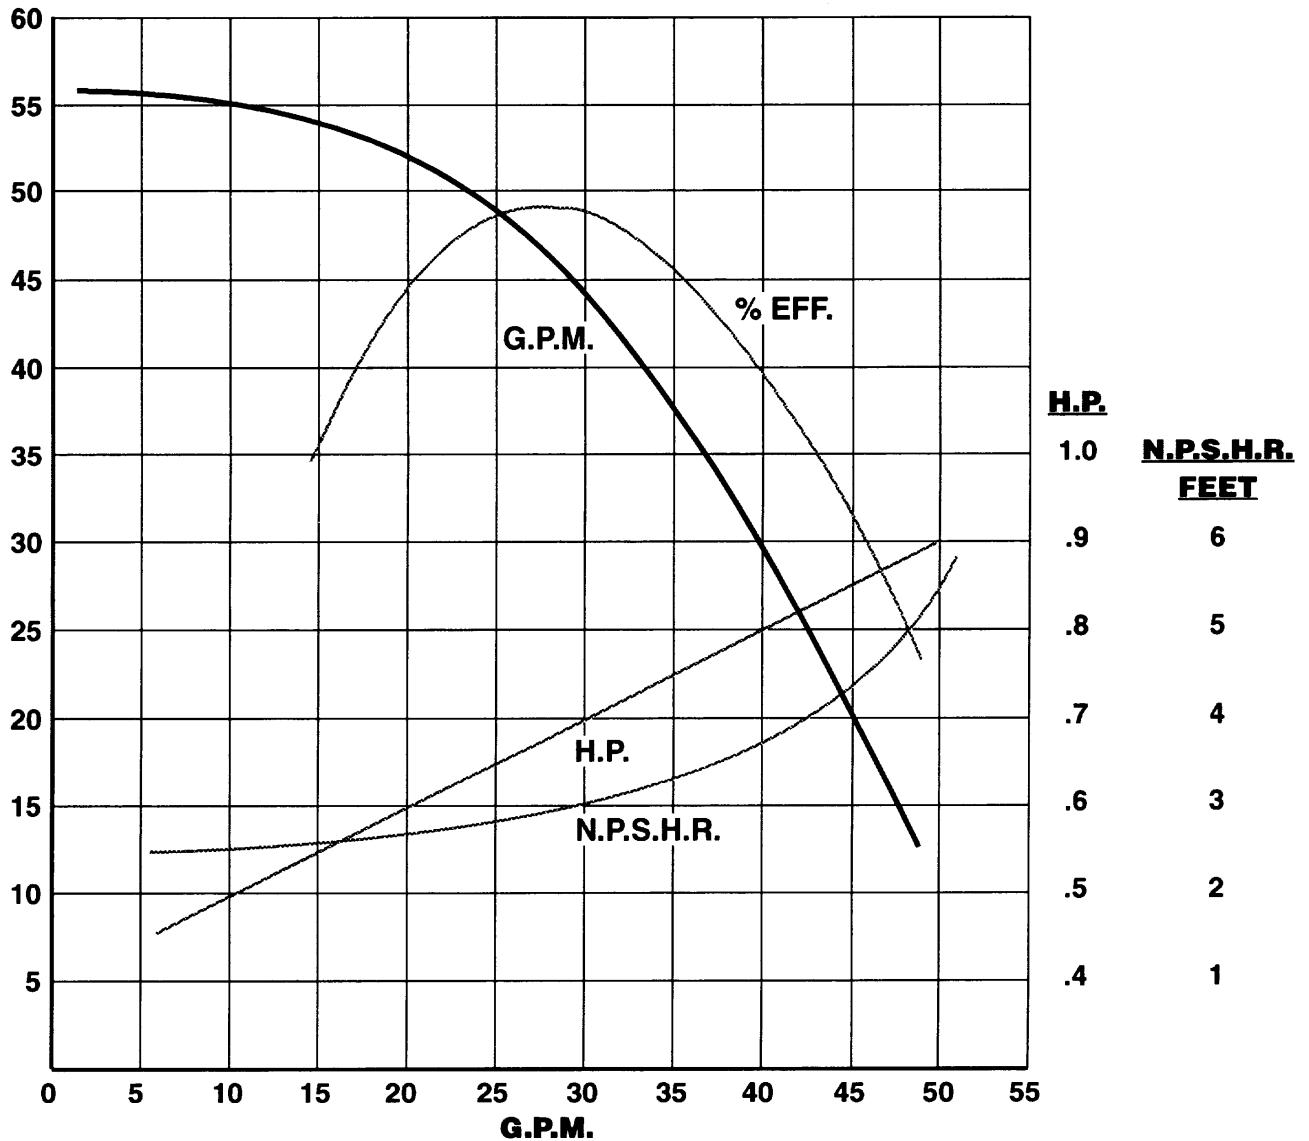

TE-7H-MD
FULL SIZE IMPELLER
(3.750" DIA.)

MOTOR: MARATHON
0155-0022-1000
230V. 60HZ.
3 PHASE

% EFF.
HEAD IN FEET