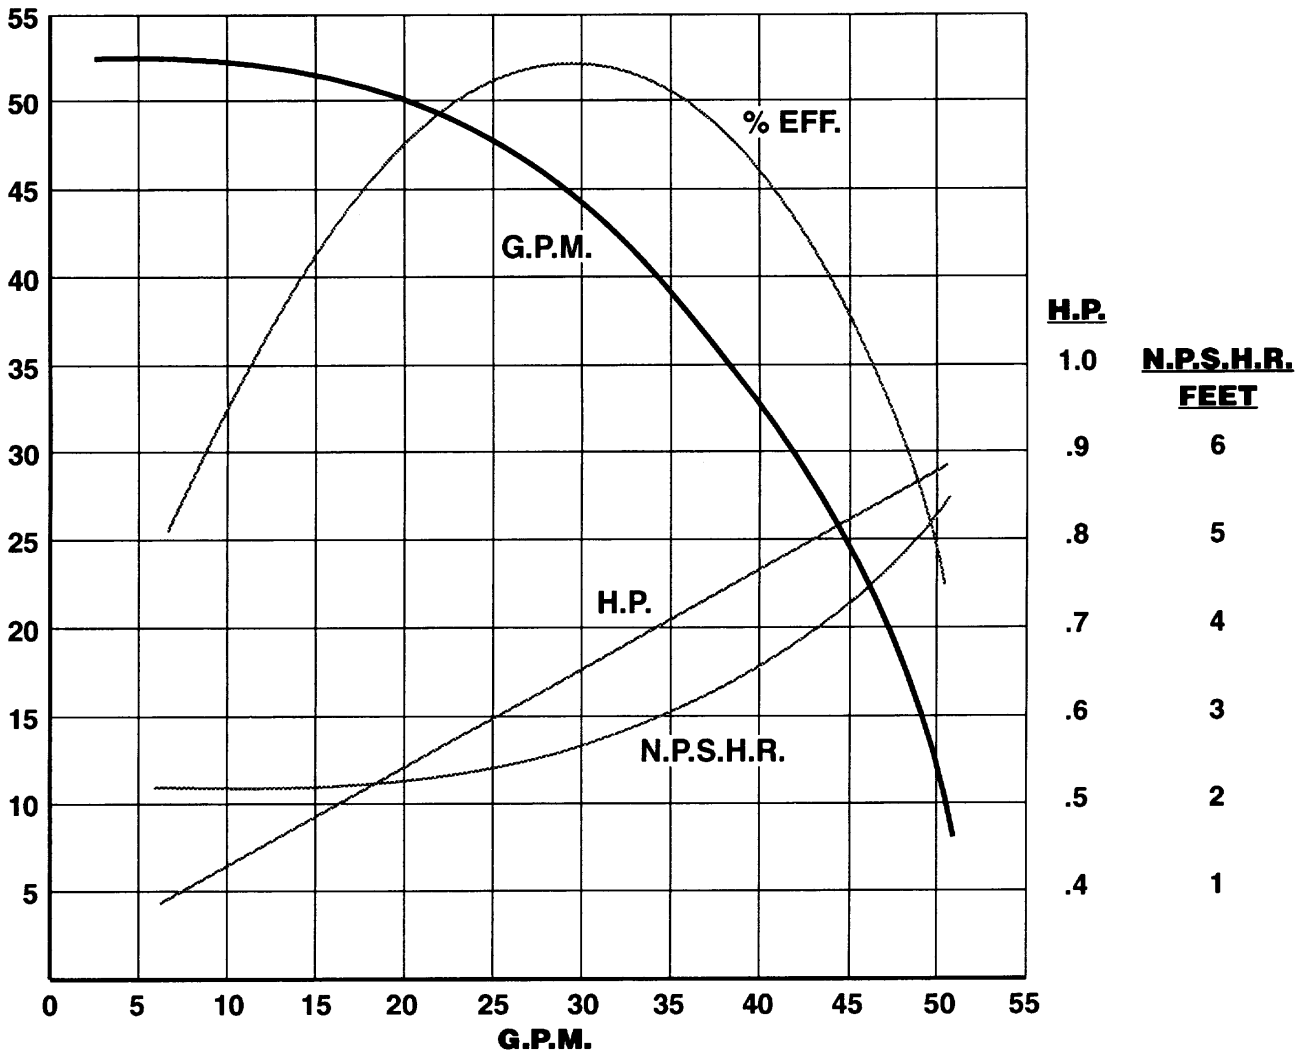

HEAD IN FEET

Visit our Web Site
www.marchpump.com

TE-7R/7K-MD

**FULL SIZE IMPELLER
(3.750" DIA.)**

**MOTOR: MARATHON
0155-0022-1000
230V. 60HZ.
3 PHASE**

**% EFF.
HEAD IN FEET**

TE-7R/7K-MD

TRIM IMPELLER
(3.625" DIA.)

MOTOR: MARATHON
0155-0022-1000
230V. 60HZ.
3 PHASE

% EFF.
HEAD IN FEET

TE-7R/7K-MD

TRIM IMPELLER
(3.500" DIA.)

MOTOR: MARATHON
0155-0022-1000
230V. 60HZ.
3 PHASE

% EFF.
HEAD IN FEET

TE-7R/7K-MD

TRIM IMPELLER
(3.375" DIA.)