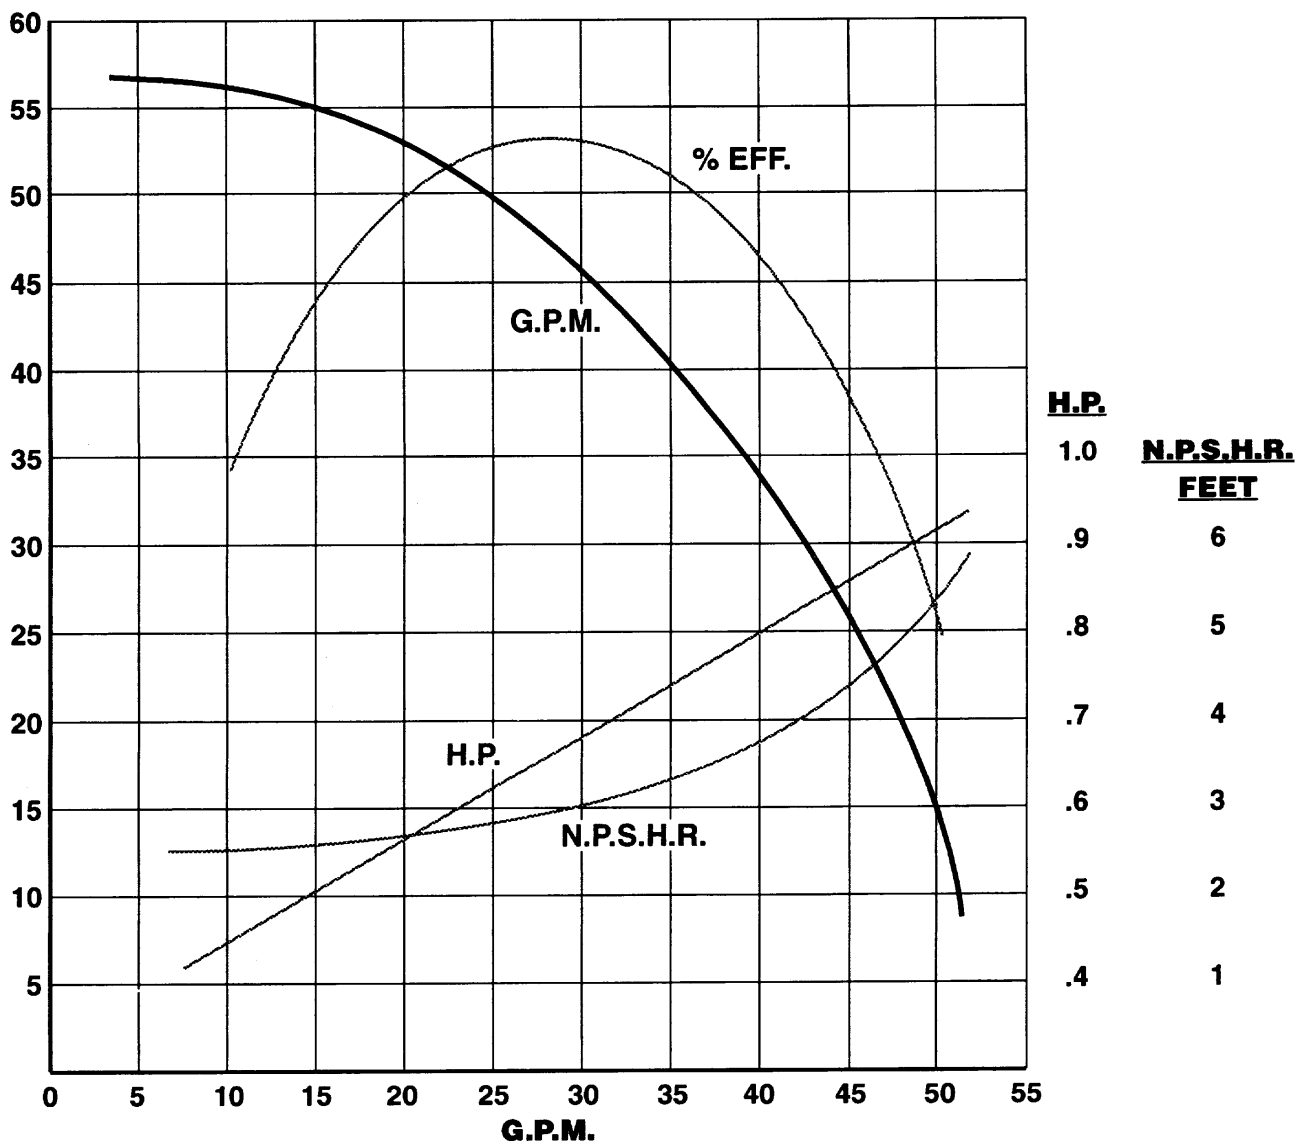

TE-7R/7K-MD

MOTOR: MARATHON
0155-0022-1000
230V. 60HZ.
3 PHASE

SPECIFIC GRAVITY CHART

SP. GR.	TRIM IMP. TO
1.0 - 1.1	FULL SIZE 3.750
1.1 - 1.3	3.625
1.3 - 1.5	3.500
1.5 - 1.7	3.375
1.7 - 1.9	3.250
1.9 - 2.0	3.125

HEAD IN FEET

Visit our Web Site
www.marchpump.com

TE-7R/7K-MD

**FULL SIZE IMPELLER
(3.750" DIA.)**

**MOTOR: MARATHON
0155-0022-1000
230V. 60HZ.
3 PHASE**

**% EFF.
HEAD IN FEET**

TE-7R/7K-MD

TRIM IMPELLER
(3.625" DIA.)

MOTOR: MARATHON
0155-0022-1000
230V. 60HZ.
3 PHASE

% EFF.
HEAD IN FEET

TE-7R/7K-MD

TRIM IMPELLER
(3.500" DIA.)

MOTOR: MARATHON
0155-0022-1000
230V. 60HZ.
3 PHASE

% EFF.
HEAD IN FEET

TE-7R/7K-MD

TRIM IMPELLER
(3.375" DIA.)