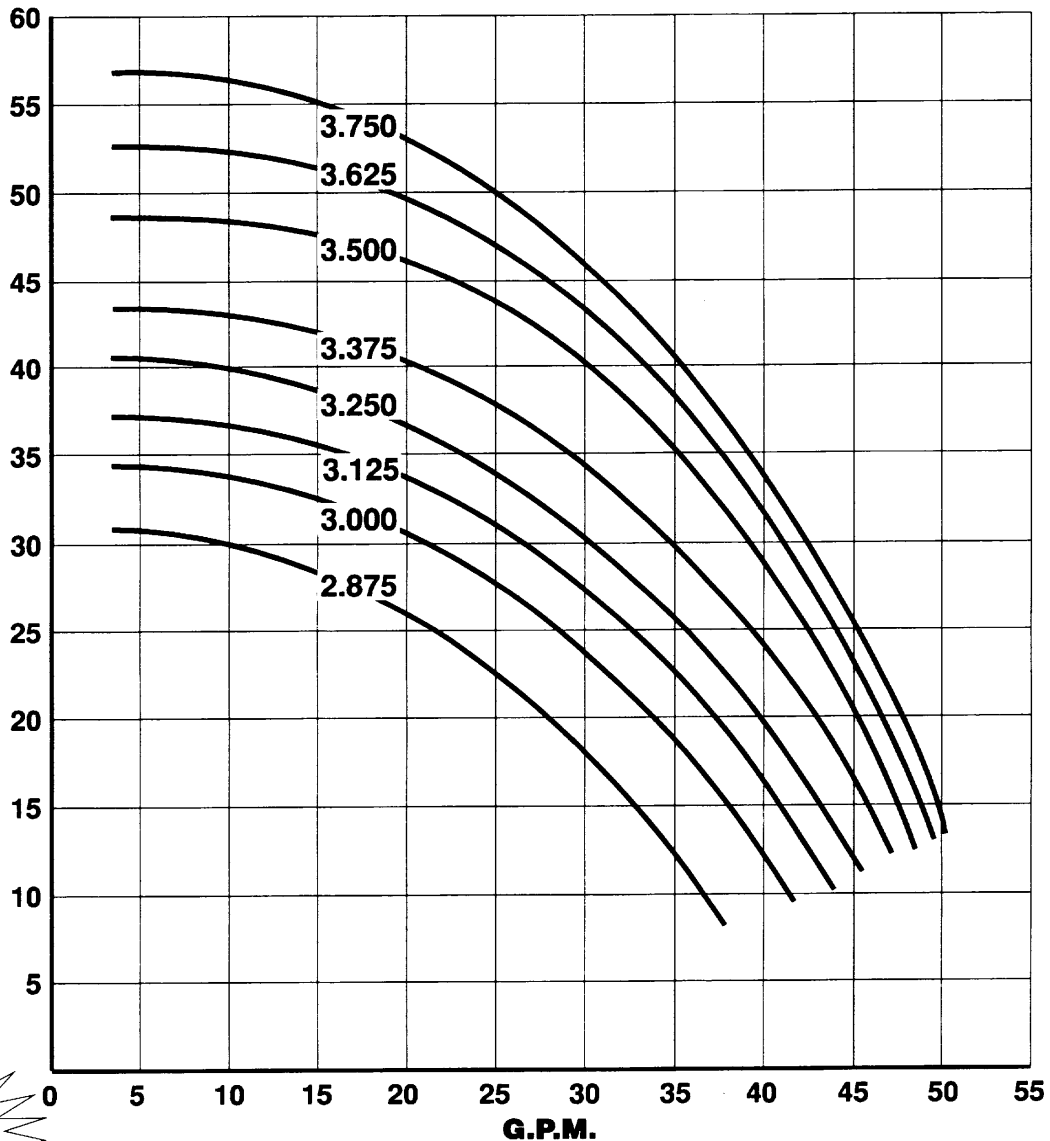

TE-7R/7K-MD

MOTOR: MARATHON
0155-0022-1000
230V. 60HZ.
3 PHASE

SPECIFIC GRAVITY CHART

SP. GR.	TRIM IMP. TO
1.0 - 1.1	FULL SIZE 3.750
1.1 - 1.3	3.625
1.3 - 1.5	3.500
1.5 - 1.7	3.375
1.7 - 1.9	3.250
1.9 - 2.0	3.125

HEAD IN FEET

Visit our Web Site
www.marchpump.com

TE-7R/7K-MD

**FULL SIZE IMPELLER
(3.750" DIA.)**

**MOTOR: MARATHON
0155-0022-1000
230V. 60HZ.
3 PHASE**

**% EFF.
HEAD IN FEET**

TE-7R/7K-MD

TRIM IMPELLER
(3.625" DIA.)

MOTOR: MARATHON
0155-0022-1000
230V. 60HZ.
3 PHASE

% EFF.
HEAD IN FEET

TE-7R/7K-MD

TRIM IMPELLER
(3.500" DIA.)

MOTOR: MARATHON
0155-0022-1000
230V. 60HZ.
3 PHASE

% EFF.
HEAD IN FEET

TE-7R/7K-MD

TRIM IMPELLER
(3.375" DIA.)

MOTOR: MARATHON
0155-0022-1000
230V. 60HZ.
3 PHASE

% EFF.
HEAD IN FEET

TE-7R/7K-MD

**TRIM IMPELLER
(3.250" DIA.)**

**MOTOR: MARATHON
0155-0022-1000
230V. 60HZ.
3 PHASE**

**% EFF.
HEAD IN FEET**

TE-7R/7K-MD

TRIM IMPELLER
(3.125" DIA.)