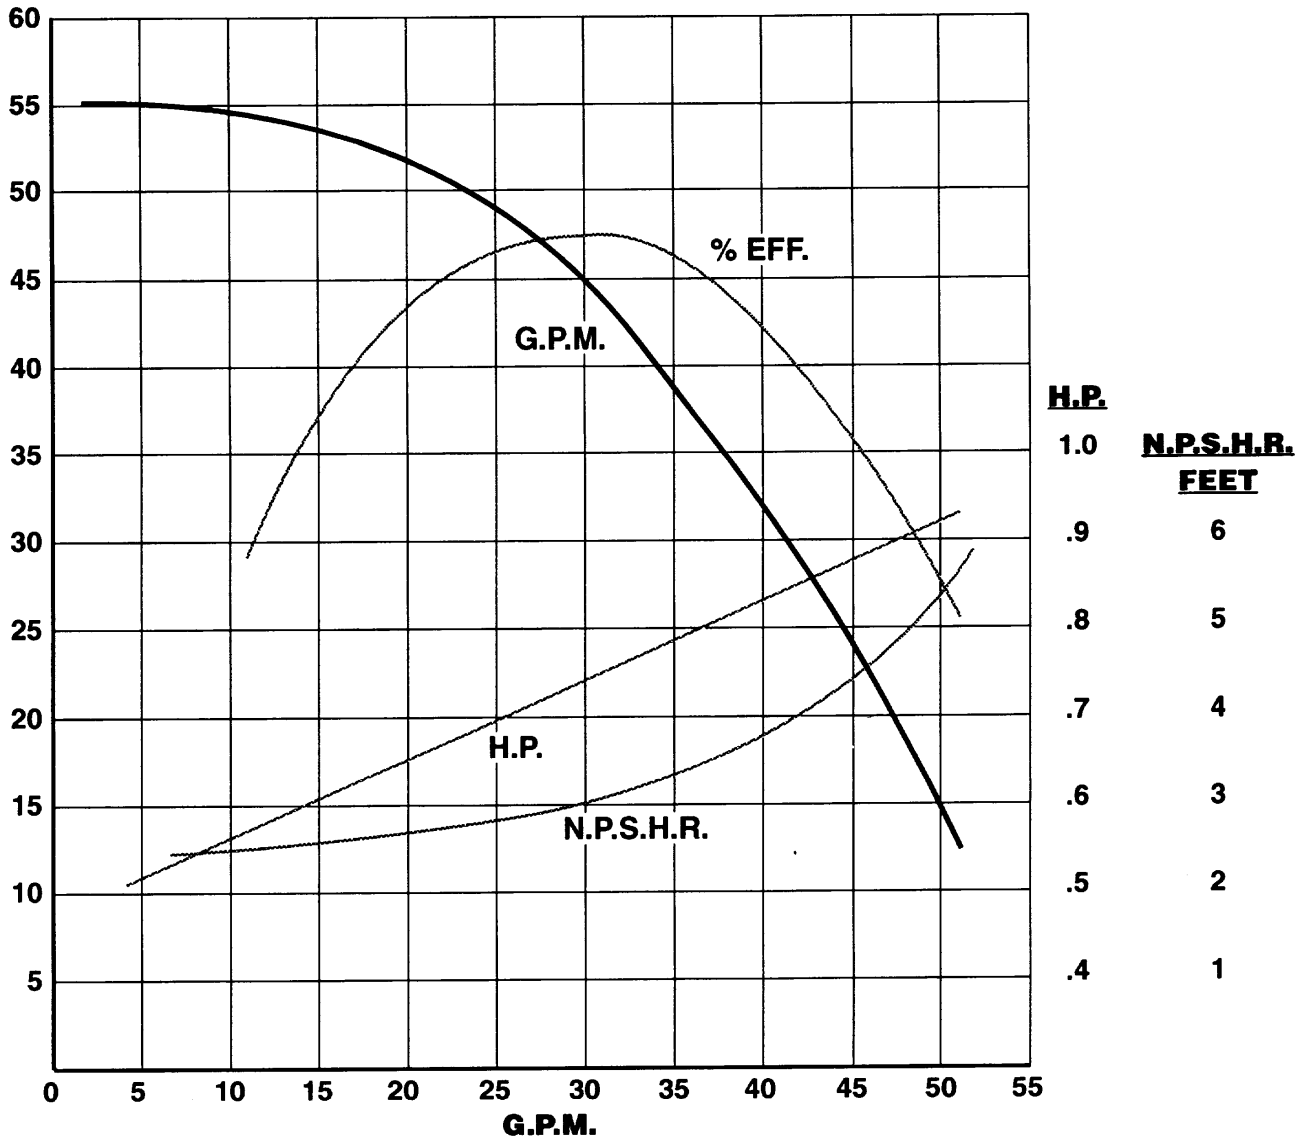

% EFF.
HEAD IN FEET

TE-7S-MD
FULL SIZE IMPELLER
(3.750" DIA.)

MOTOR: MARATHON
0155-0022-1000
230V. 60HZ.
3 PHASE

% EFF.
HEAD IN FEET

TE-7S-MD

FULL SIZE IMPELLER (3.750" DIA.)

MOTOR: MARATHON
0155-0103-1000
230V. 60HZ.
3 PHASE, 1.5 H.P.