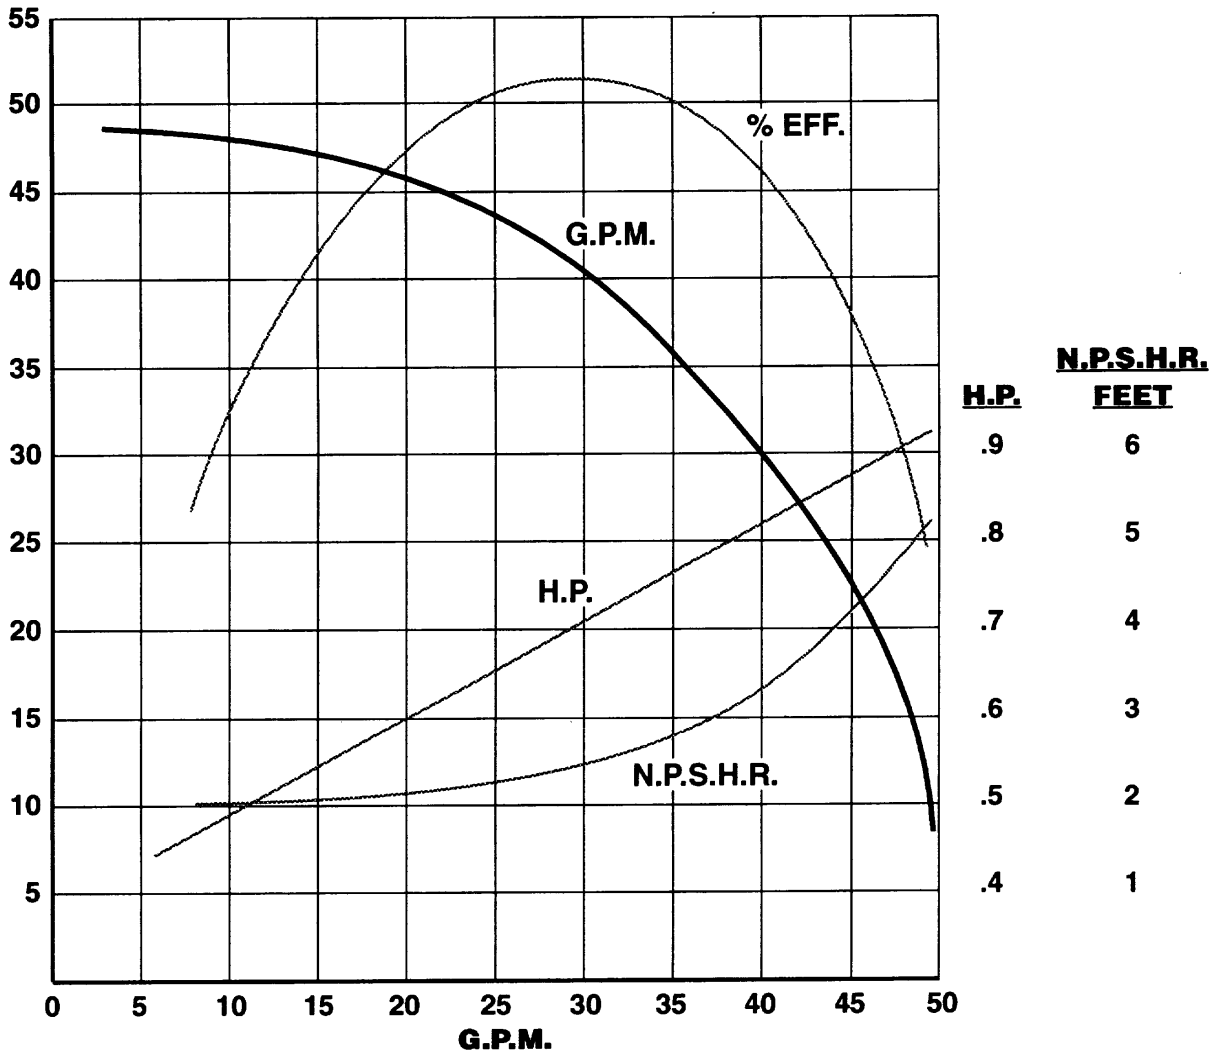

MOTOR: MARATHON
0155-0022-1000
230V. 60HZ.
3 PHASE

% EFF.
HEAD IN FEET

TE-7R/7K-MD

TRIM IMPELLER
(3.500" DIA.)

MOTOR: MARATHON
0155-0022-1000
230V. 60HZ.
3 PHASE

% EFF.
HEAD IN FEET

TE-7R/7K-MD

TRIM IMPELLER
(3.375" DIA.)