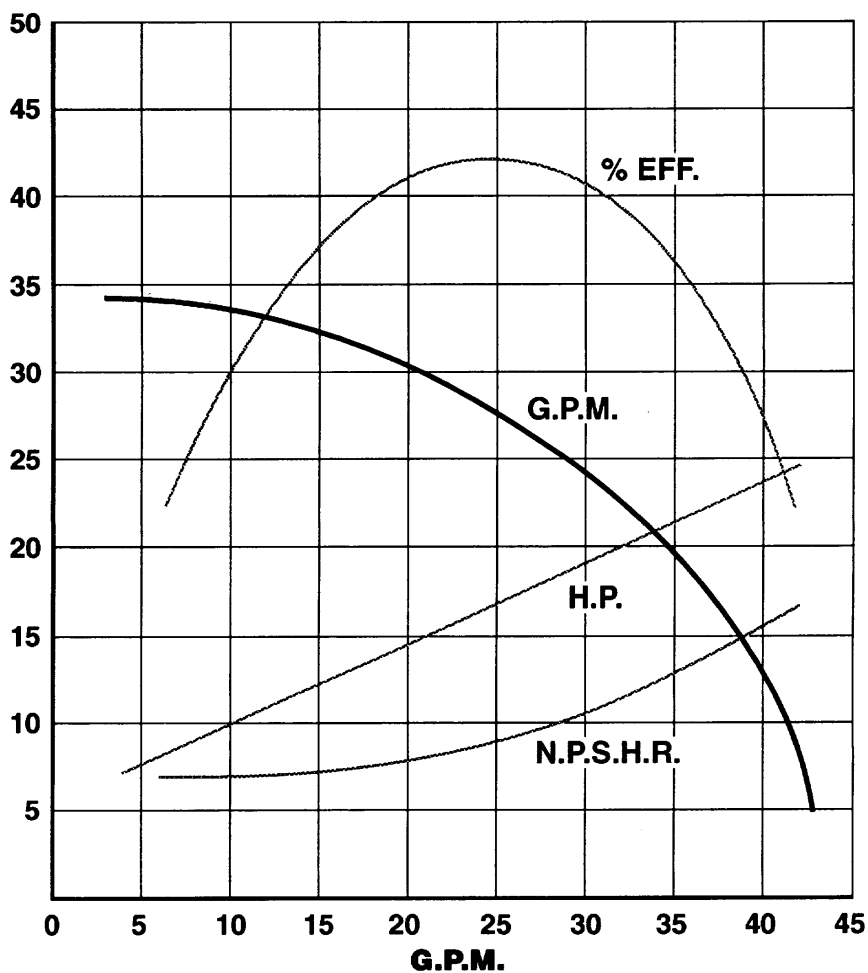

MOTOR: MARATHON
0155-0022-1000
230V. 60HZ.
3 PHASE

% EFF.
HEAD IN FEET

TE-7R/7K-MD

TRIM IMPELLER
(3.00" DIA.)

MOTOR: MARATHON
0155-0022-1000
230V. 60HZ.
3 PHASE

% EFF.
HEAD IN FEET

H.P.
.6
.5
.4
.3
.2

N.P.S.H.R. FEET
4
3
2
1