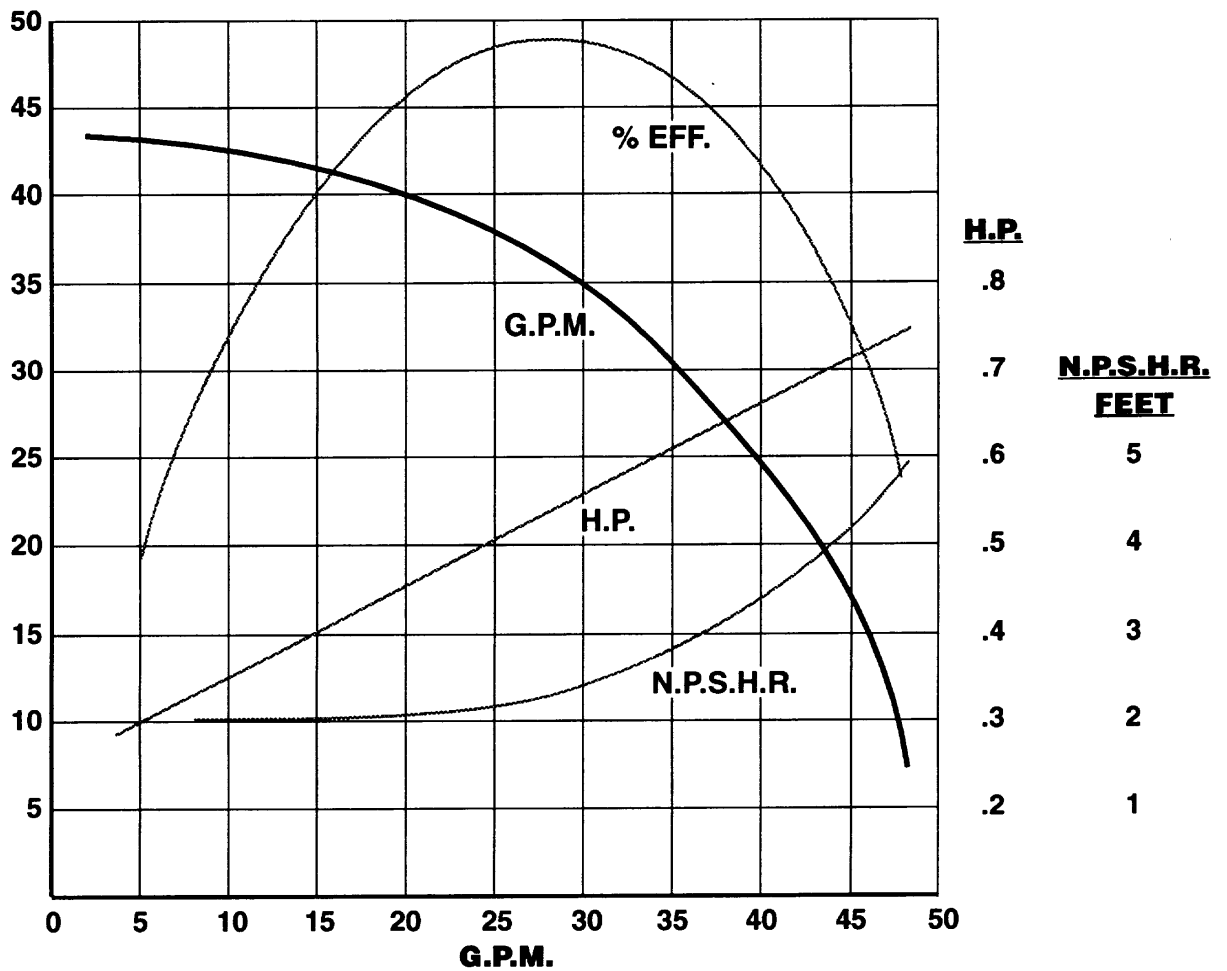

TE-7R/7K-MD

TRIM IMPELLER
(3.375" DIA.)

MOTOR: MARATHON
0155-0022-1000
230V. 60HZ.
3 PHASE

% EFF.
HEAD IN FEET