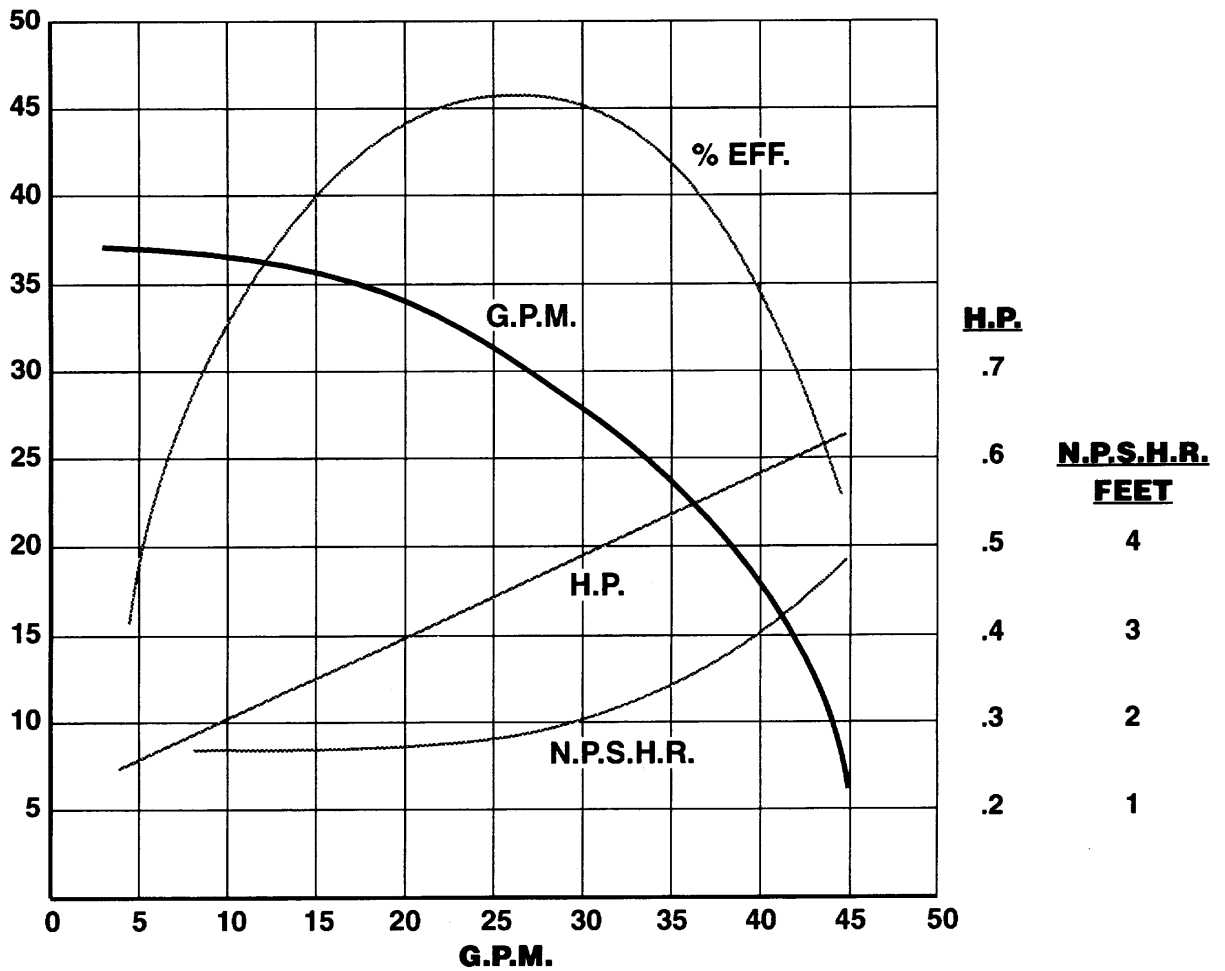

TE-7R/7K-MD

TRIM IMPELLER
(3.125" DIA.)

MOTOR: MARATHON
0155-0022-1000
230V. 60HZ.
3 PHASE

% EFF.
HEAD IN FEET