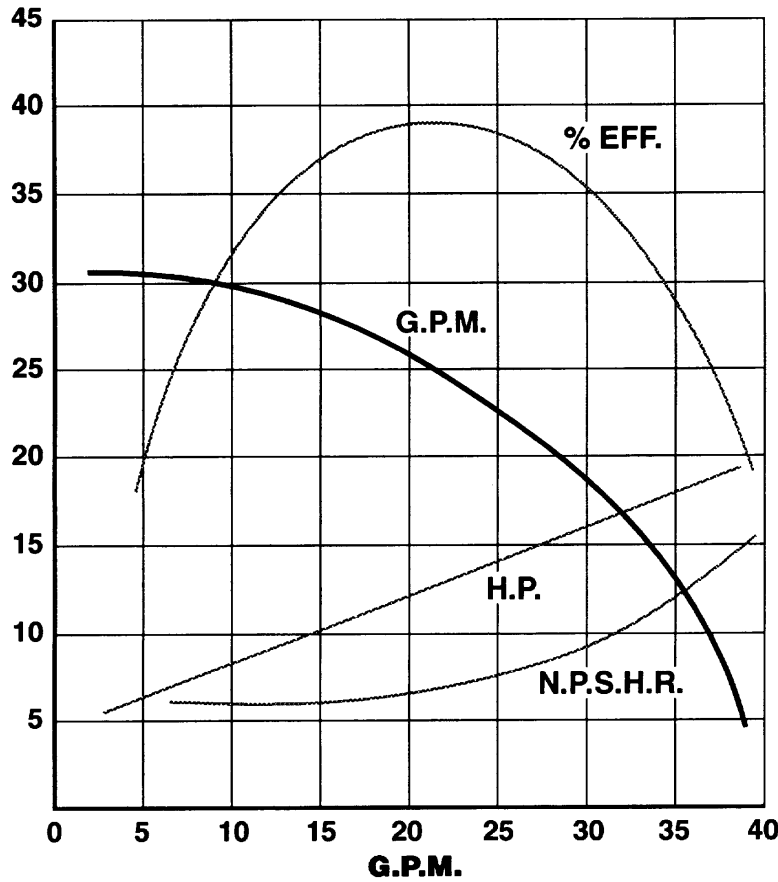

TE-7R/7K-MD
TRIM IMPELLER
(2.875" DIA.)

MOTOR: MARATHON
0155-0022-1000
230V. 60HZ.
3 PHASE

% EFF.
HEAD IN FEET