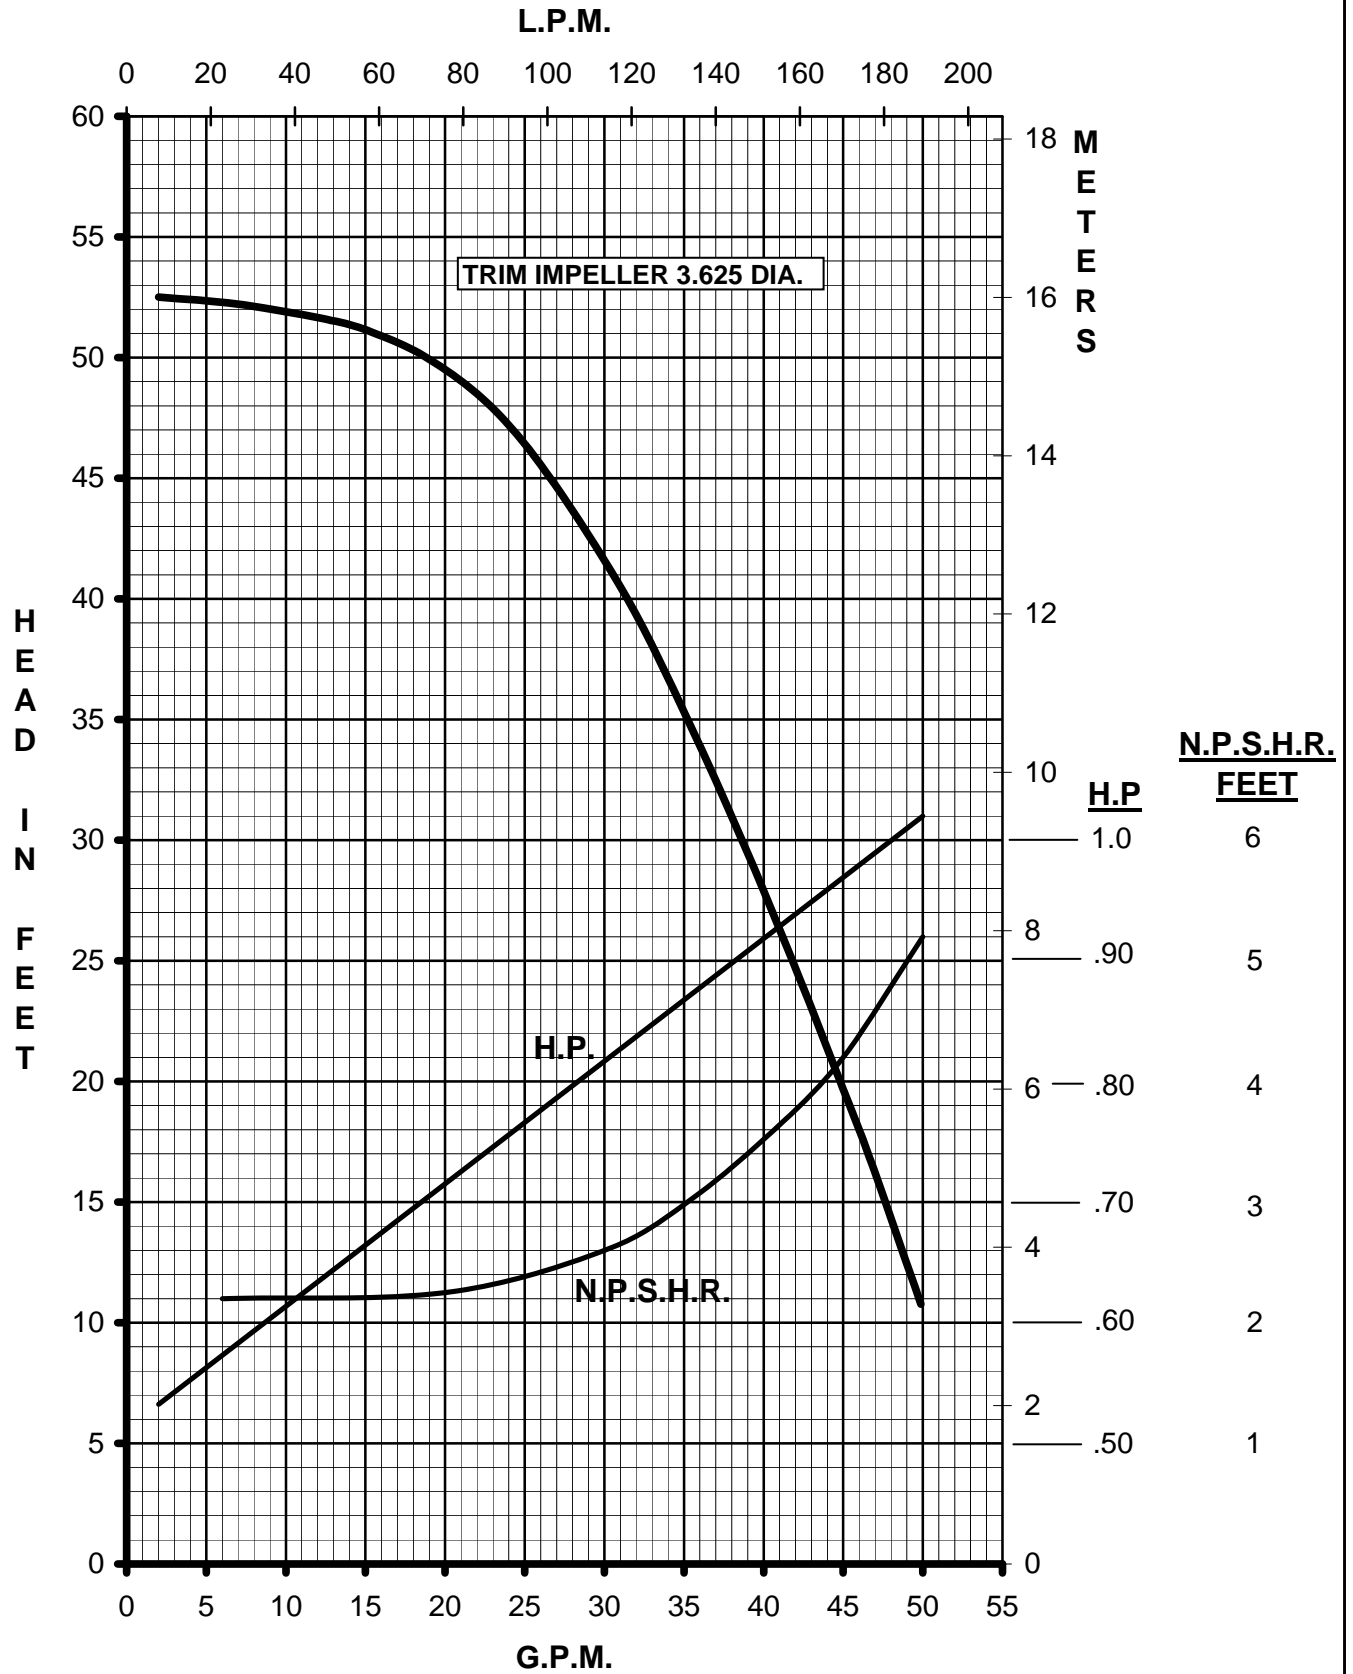

# MARCH PUMPS

**TE-7S-MD**  
FULL SIZE IMPELLER 3.750 DIA.  
1PH, 3PH 60HZ

# MARCH PUMPS

**TE-7S-MD**  
TRIM IMPELLER 3.625 DIA.  
1PH, 3PH 60HZ