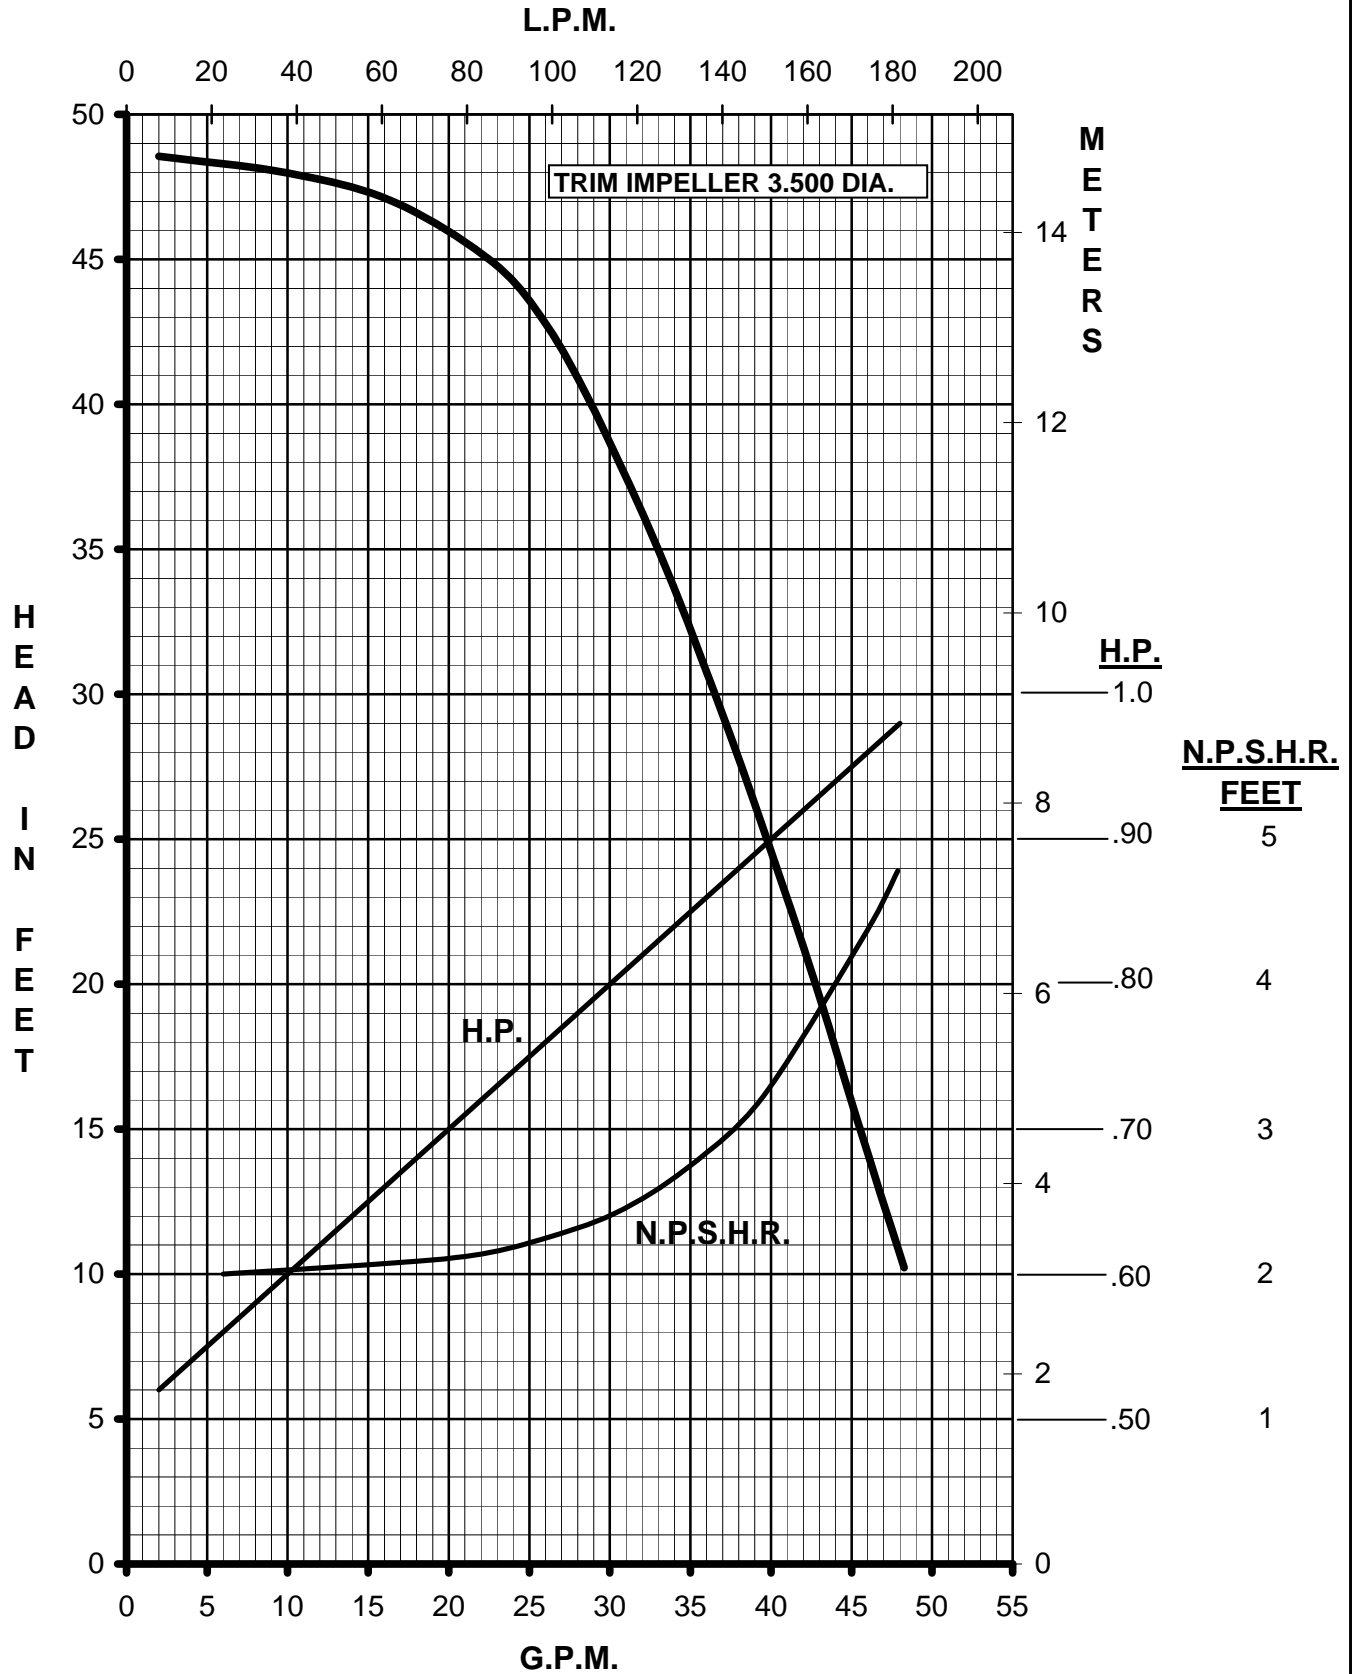

MARCH PUMPS

TE-7S-MD
TRIM IMPELLER 3.500 DIA.
1PH, 3PH 60HZ