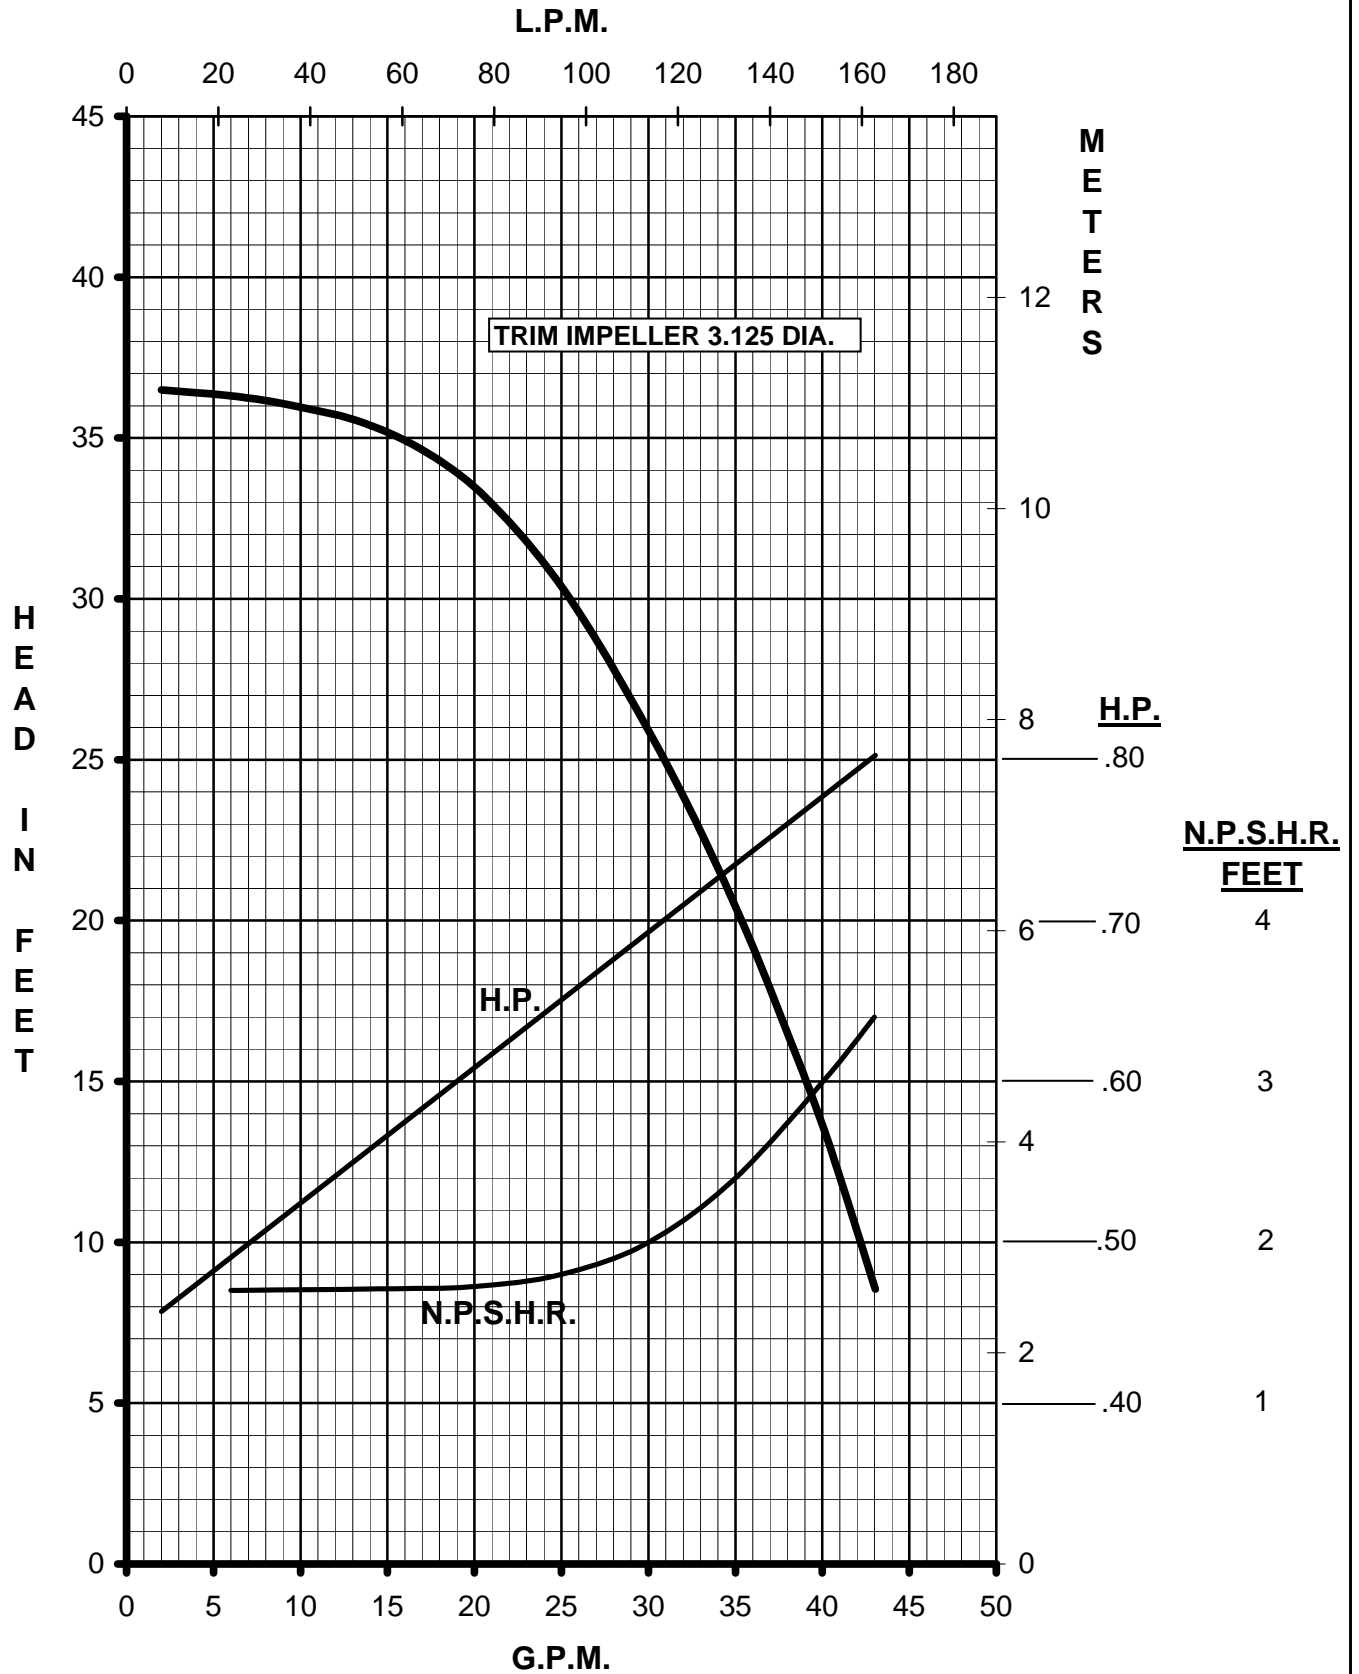

MARCH PUMPS

TE-7S-MD
TRIM IMPELLER 3.125 DIA.
1PH, 3PH 60HZ