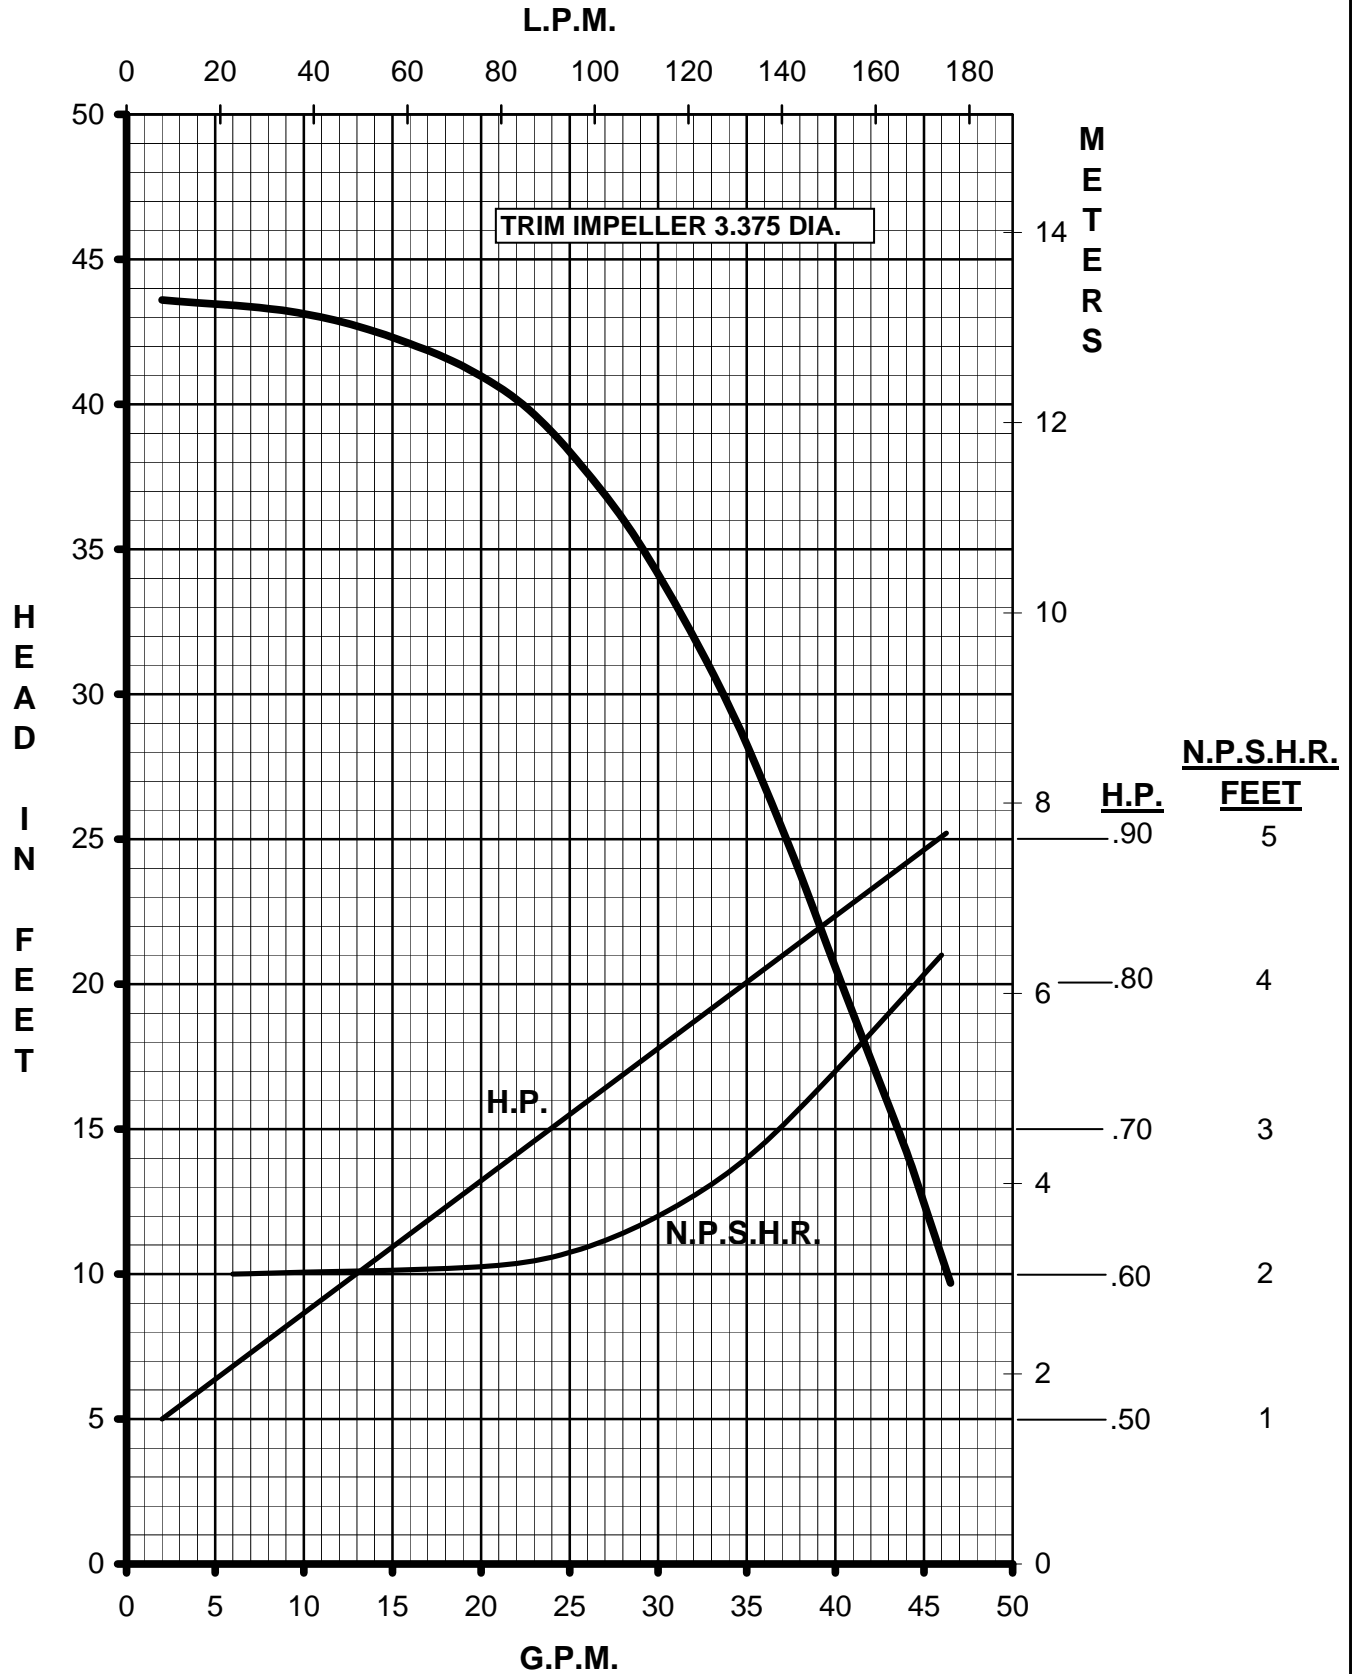

MARCH PUMPS

TE-7S-MD
TRIM IMPELLER 3.375 DIA.
1PH, 3PH 60HZ