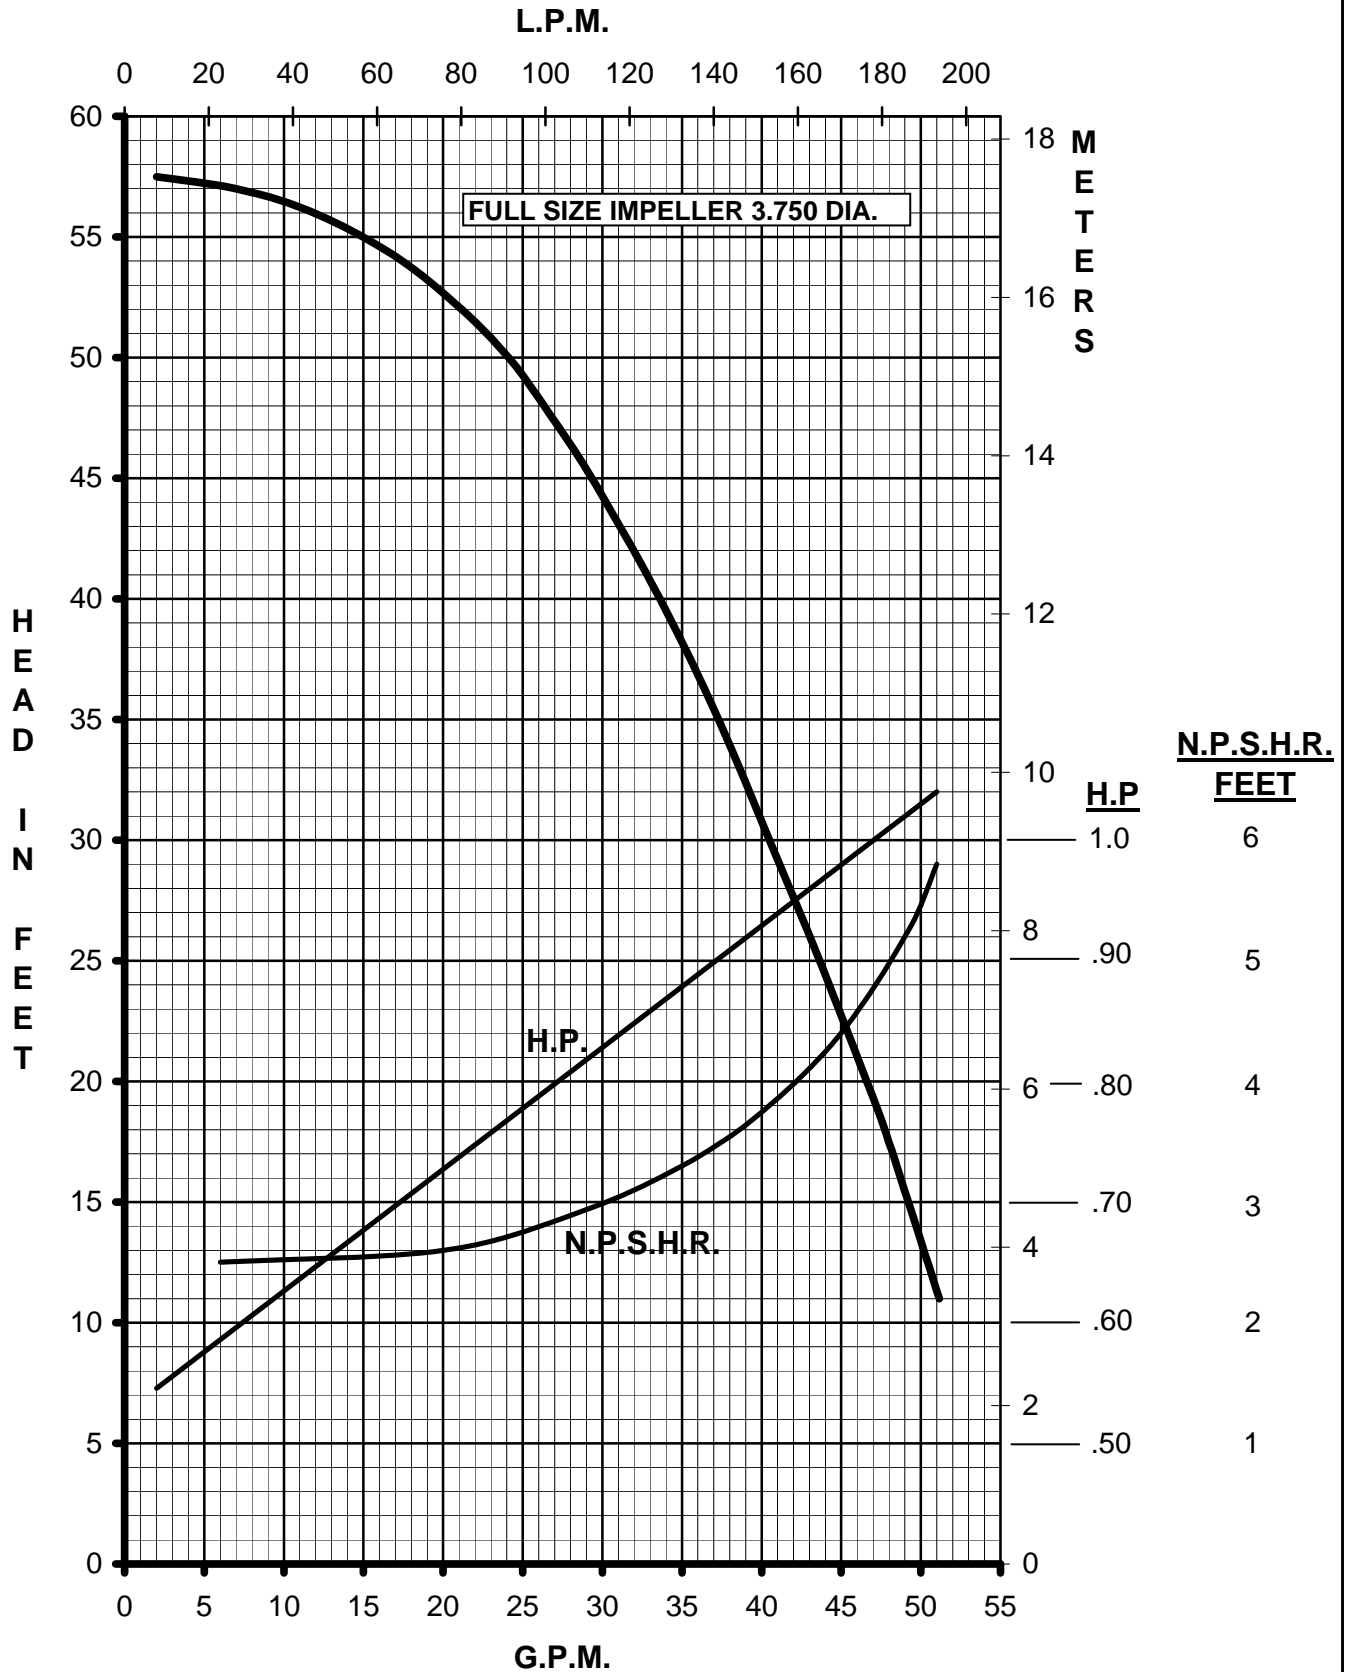

# MARCH PUMPS

**TE-7S-MD**  
FULL SIZE IMPELLER 3.750 DIA.  
1PH, 3PH 60HZ