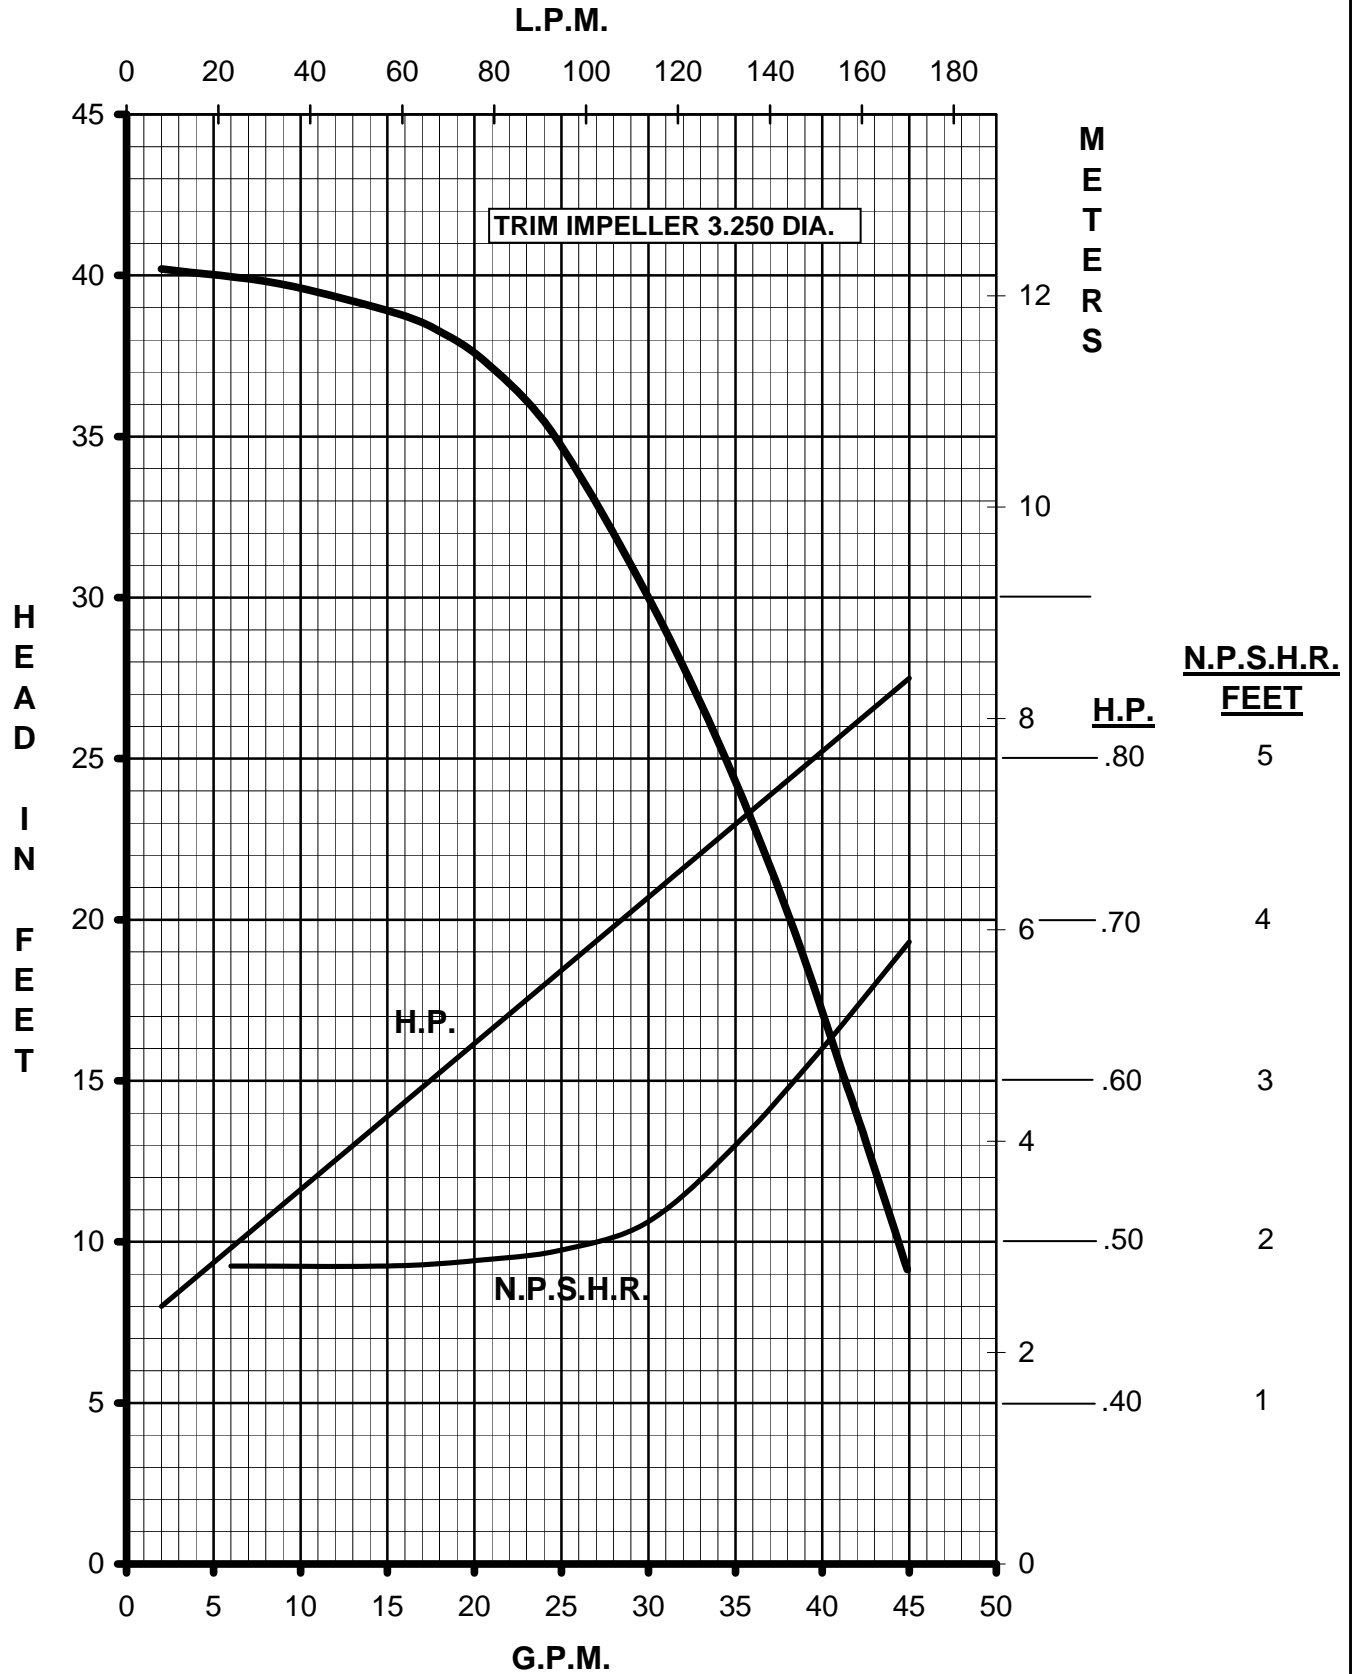

# MARCH PUMPS

**TE-7S-MD**  
TRIM IMPELLER 3.375 DIA.  
1PH, 3PH 60HZ

**MARCH**  
**PUMPS**

**TE-7S-MD**  
TRIM IMPELLER 3.250 DIA.  
1PH, 3PH 60HZ