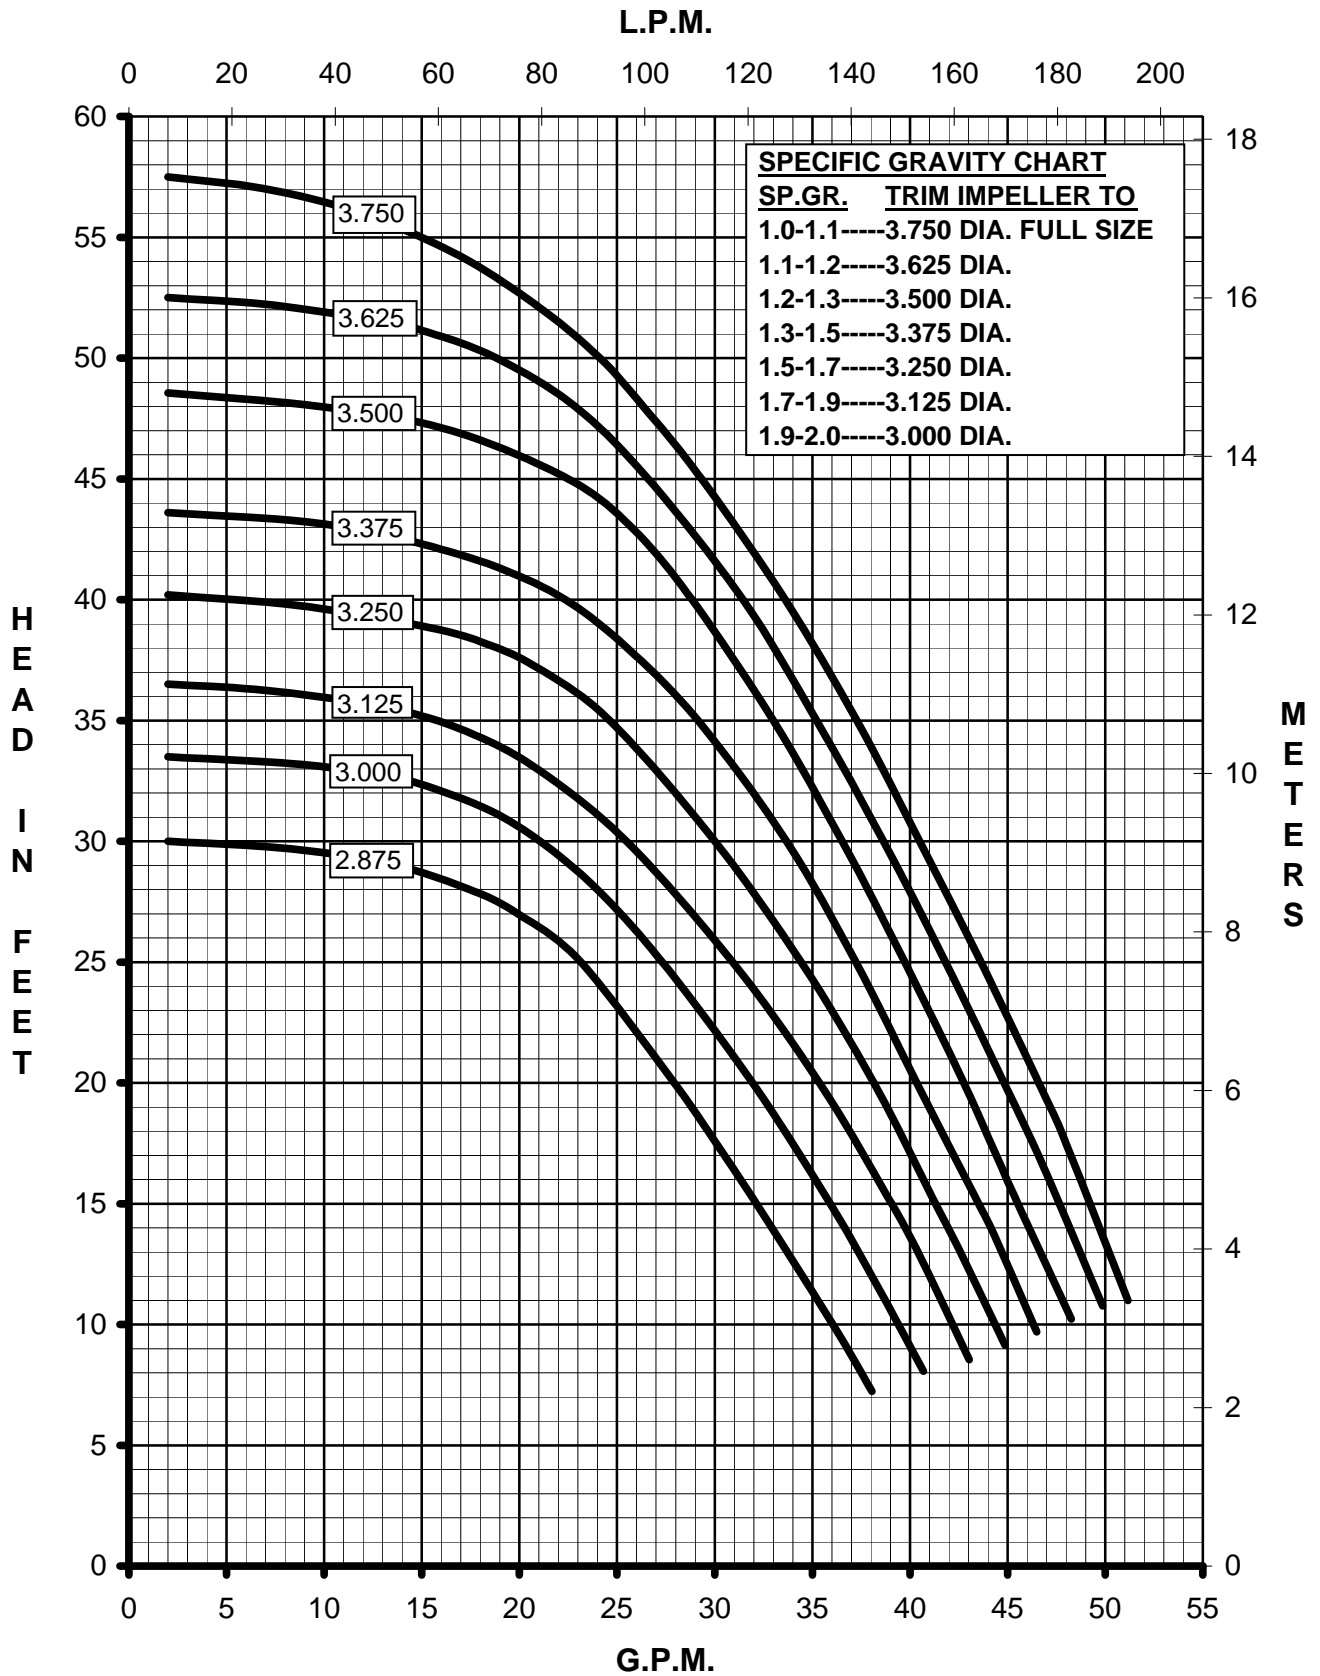

# MARCH PUMPS

**TE-7S-MD**  
FULL SIZE IMPELLER 3.750 DIA.  
1PH, 3PH 60HZ

# MARCH PUMPS

**TE-7S-MD**  
TRIM IMPELLER 3.625 DIA.  
1PH, 3PH 60HZ

# MARCH PUMPS

**TE-7S-MD**  
**TRIM IMPELLER 3.500 DIA.**  
**1PH, 3PH 60HZ**