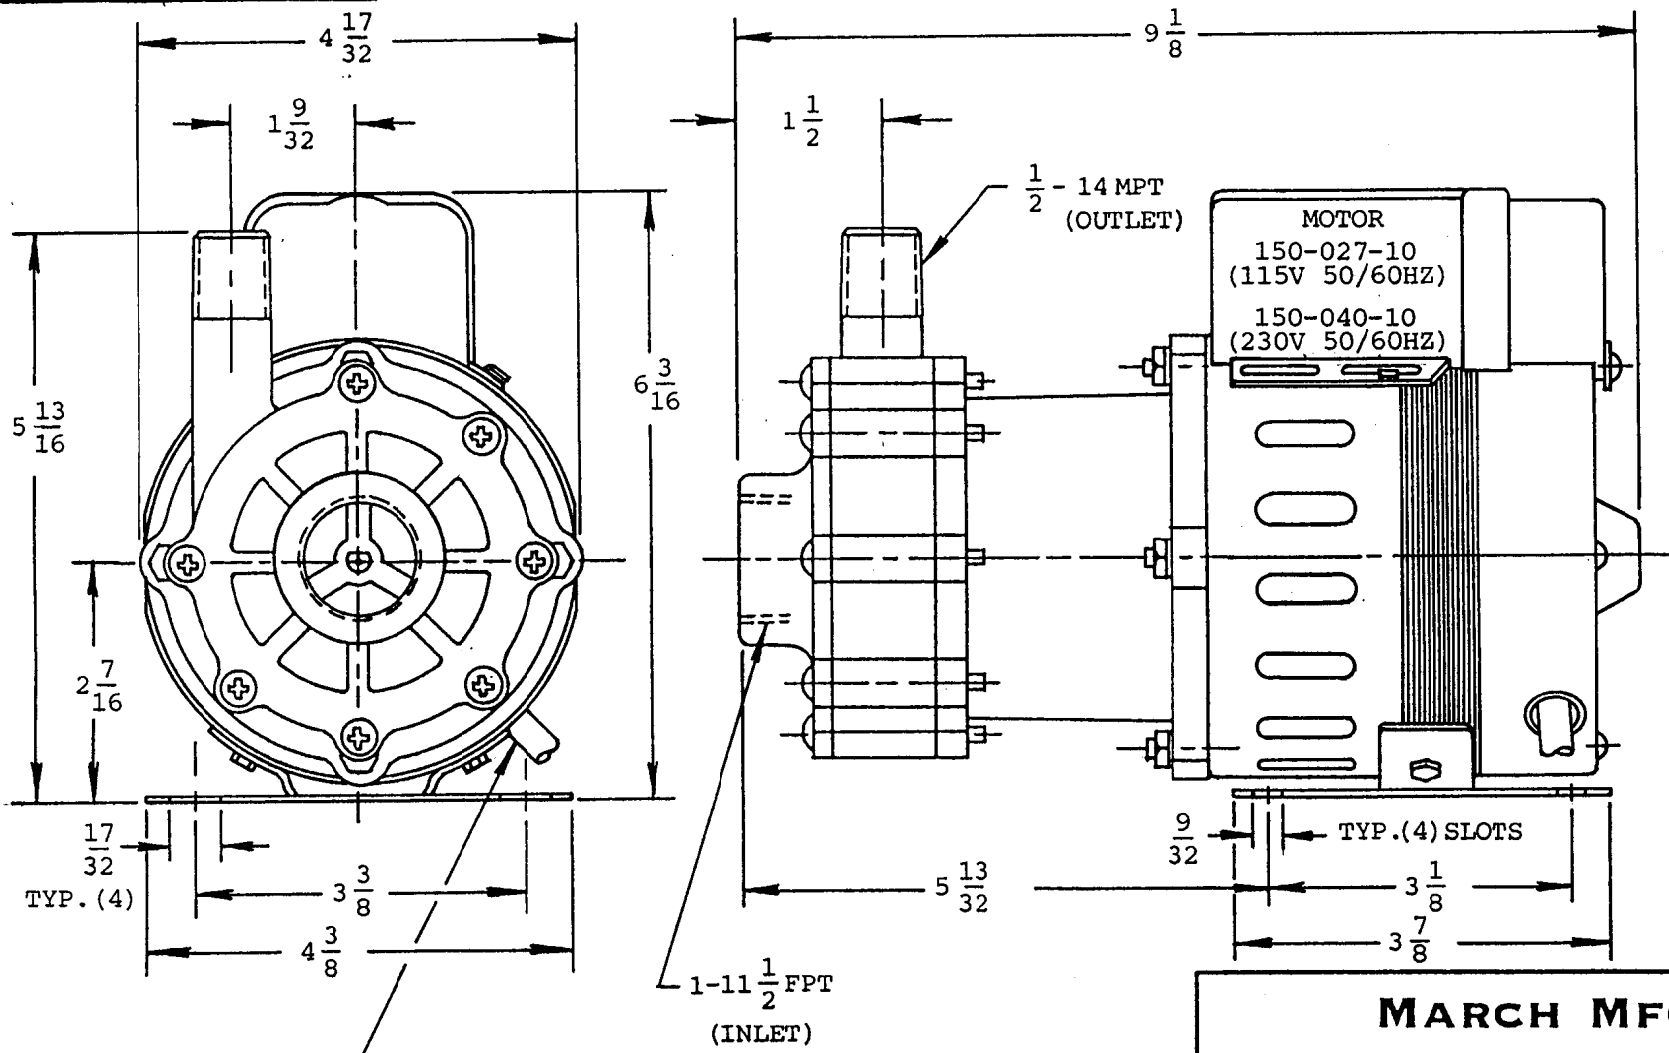

© REDRAWN.  
9-20-93 J.T.

QTY. USED ON ASSEM.

**MARCH MFG. INC.**

1819 PICKWICK AVE.

GLENVIEW, IL.

PART NAME	PUMP ASSEMBLY AC-5C-MD	TE-5C-MD-AC	TE-5K-MD-AC
-----------	------------------------	-------------	-------------

MOTOR: FASCO

HEAT TRMT.	SCALE 1/2"=1"	QTY. REQ. 1
------------	---------------	-------------

FINISH	DRAWN JT/HZ	DATE 9-20-93
--------	-------------	--------------

UNLESS OTHERWISE NOTED TOLERANCE ON FRACTIONS ± TOLERANCE ON DECIMALS ±	CHECKED	
	APPROVED	

PART NUMBER 150 SERIES

MODEL	ASSEMBLY No.
AC-5C-MD	150-026-01 (115V)
AC-5C-MD	150-136-01 (230V)
TE-5C-MD-AC	150-026-08 (115V)
TE-5C-MD-AC	150-026-09 (230V)
KYNAR TE-5K-MD-AC	150-120-06 (115V)
KYNAR TE-5K-MD-AC	150-120-07 (230V)