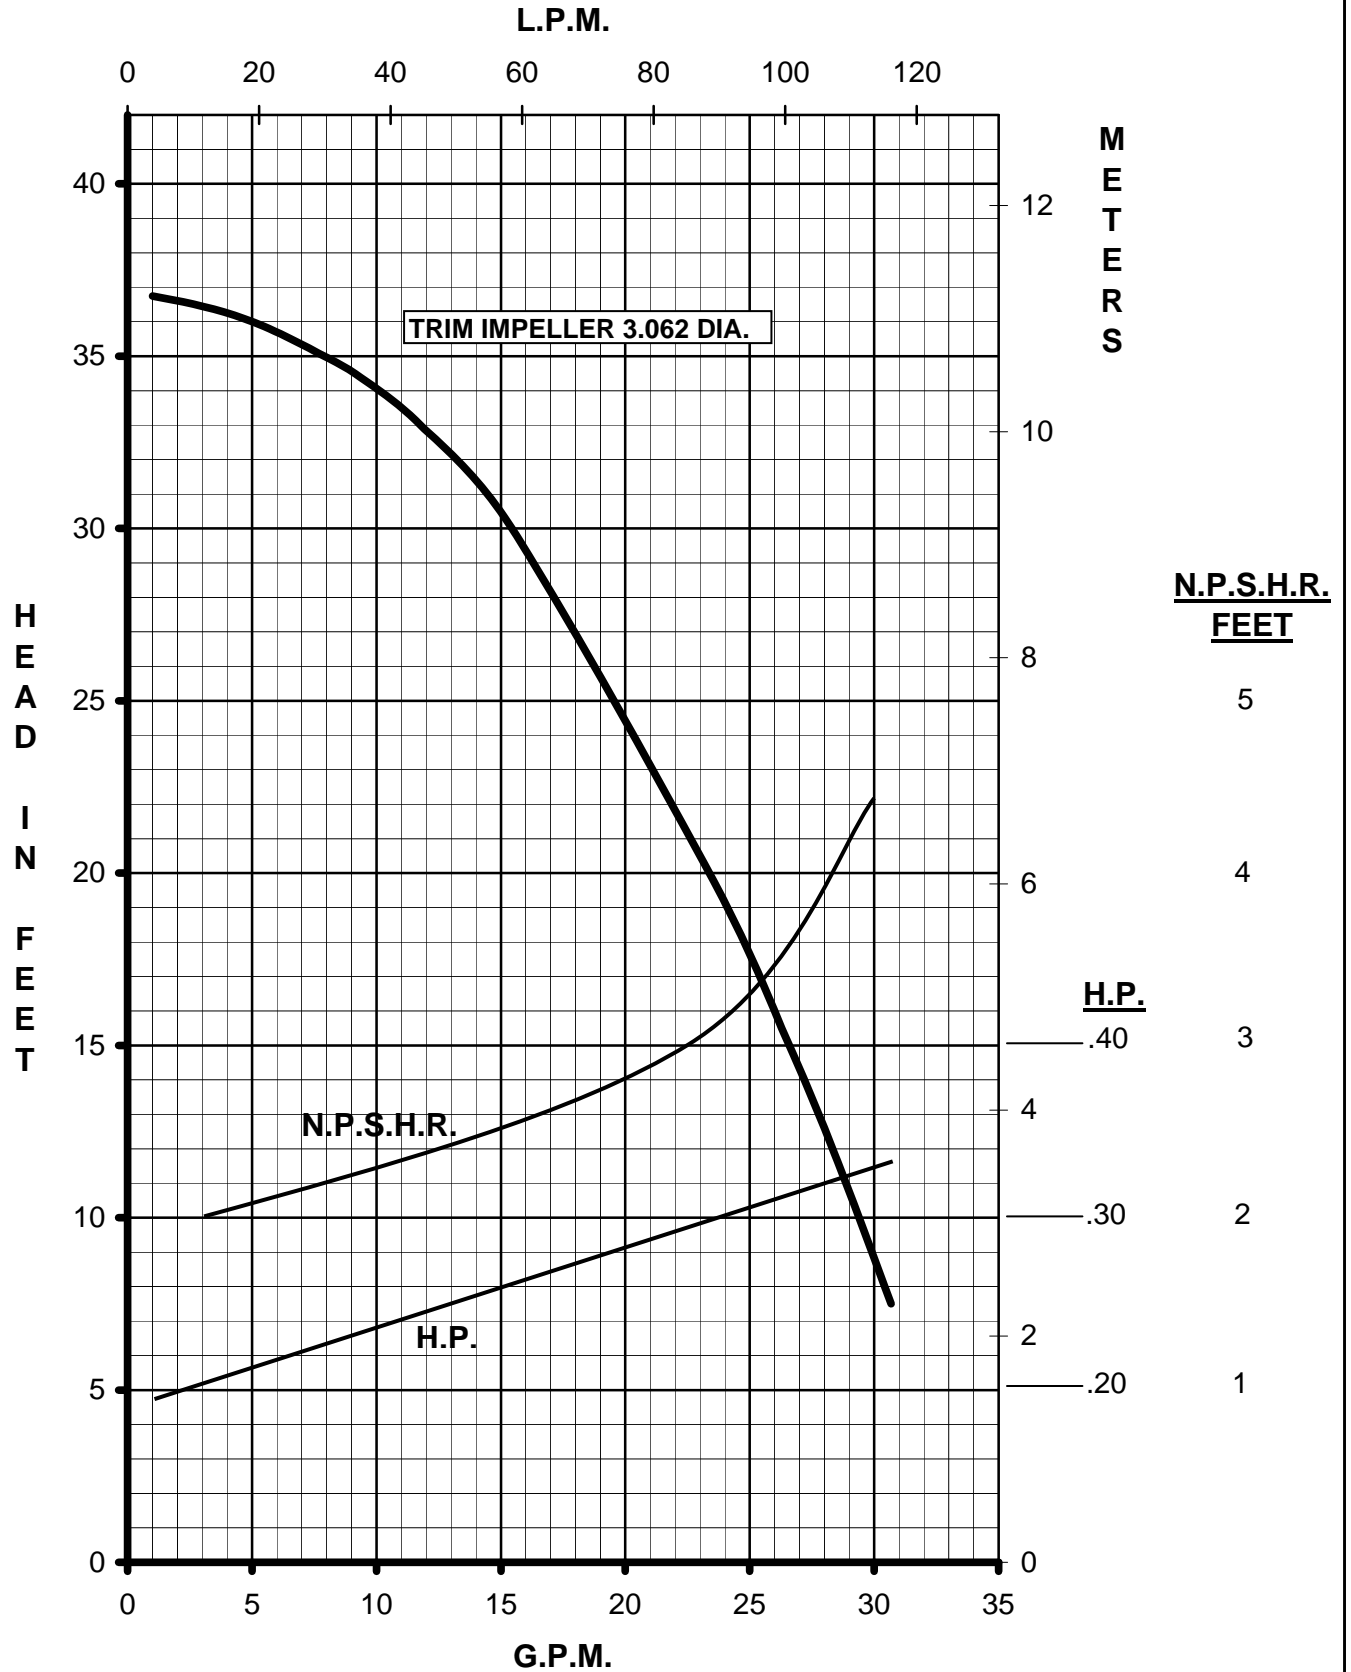

MARCH PUMPS

TE-5.5S-MD
1PH, 3PH 60HZ

MARCH PUMPS

TE-5.5S-MD
FULL SIZE IMPELLER 3.187 DIA.
1PH, 3PH 60HZ

MARCH PUMPS

TE-5.5S-MD
TRIM IMPELLER 3.062 DIA.
1PH, 3PH 60HZ

MARCH PUMPS

TE-5.5S-MD
TRIM IMPELLER 2.937 DIA.
1PH, 3PH 60HZ

MARCH PUMPS

TE-5.5C-MD, TE-5.5K-MD
TRIM IMPELLER 2.812 DIA.
1PH, 3PH 60HZ

MARCH PUMPS

TE-5.5S-MD
TRIM IMPELLER 2.687 DIA.
1PH, 3PH 60HZ

MARCH PUMPS

TE-5.5S-MD
TRIM IMPELLER 2.562 DIA.
1PH, 3PH 60HZ

MARCH PUMPS

TE-5.5S-MD
TRIM IMPELLER 2.437 DIA.
1PH, 3PH 60HZ

MARCH PUMPS

TE-5.5S-MD
TRIM IMPELLER 2.375 DIA.
1PH, 3PH 60HZ