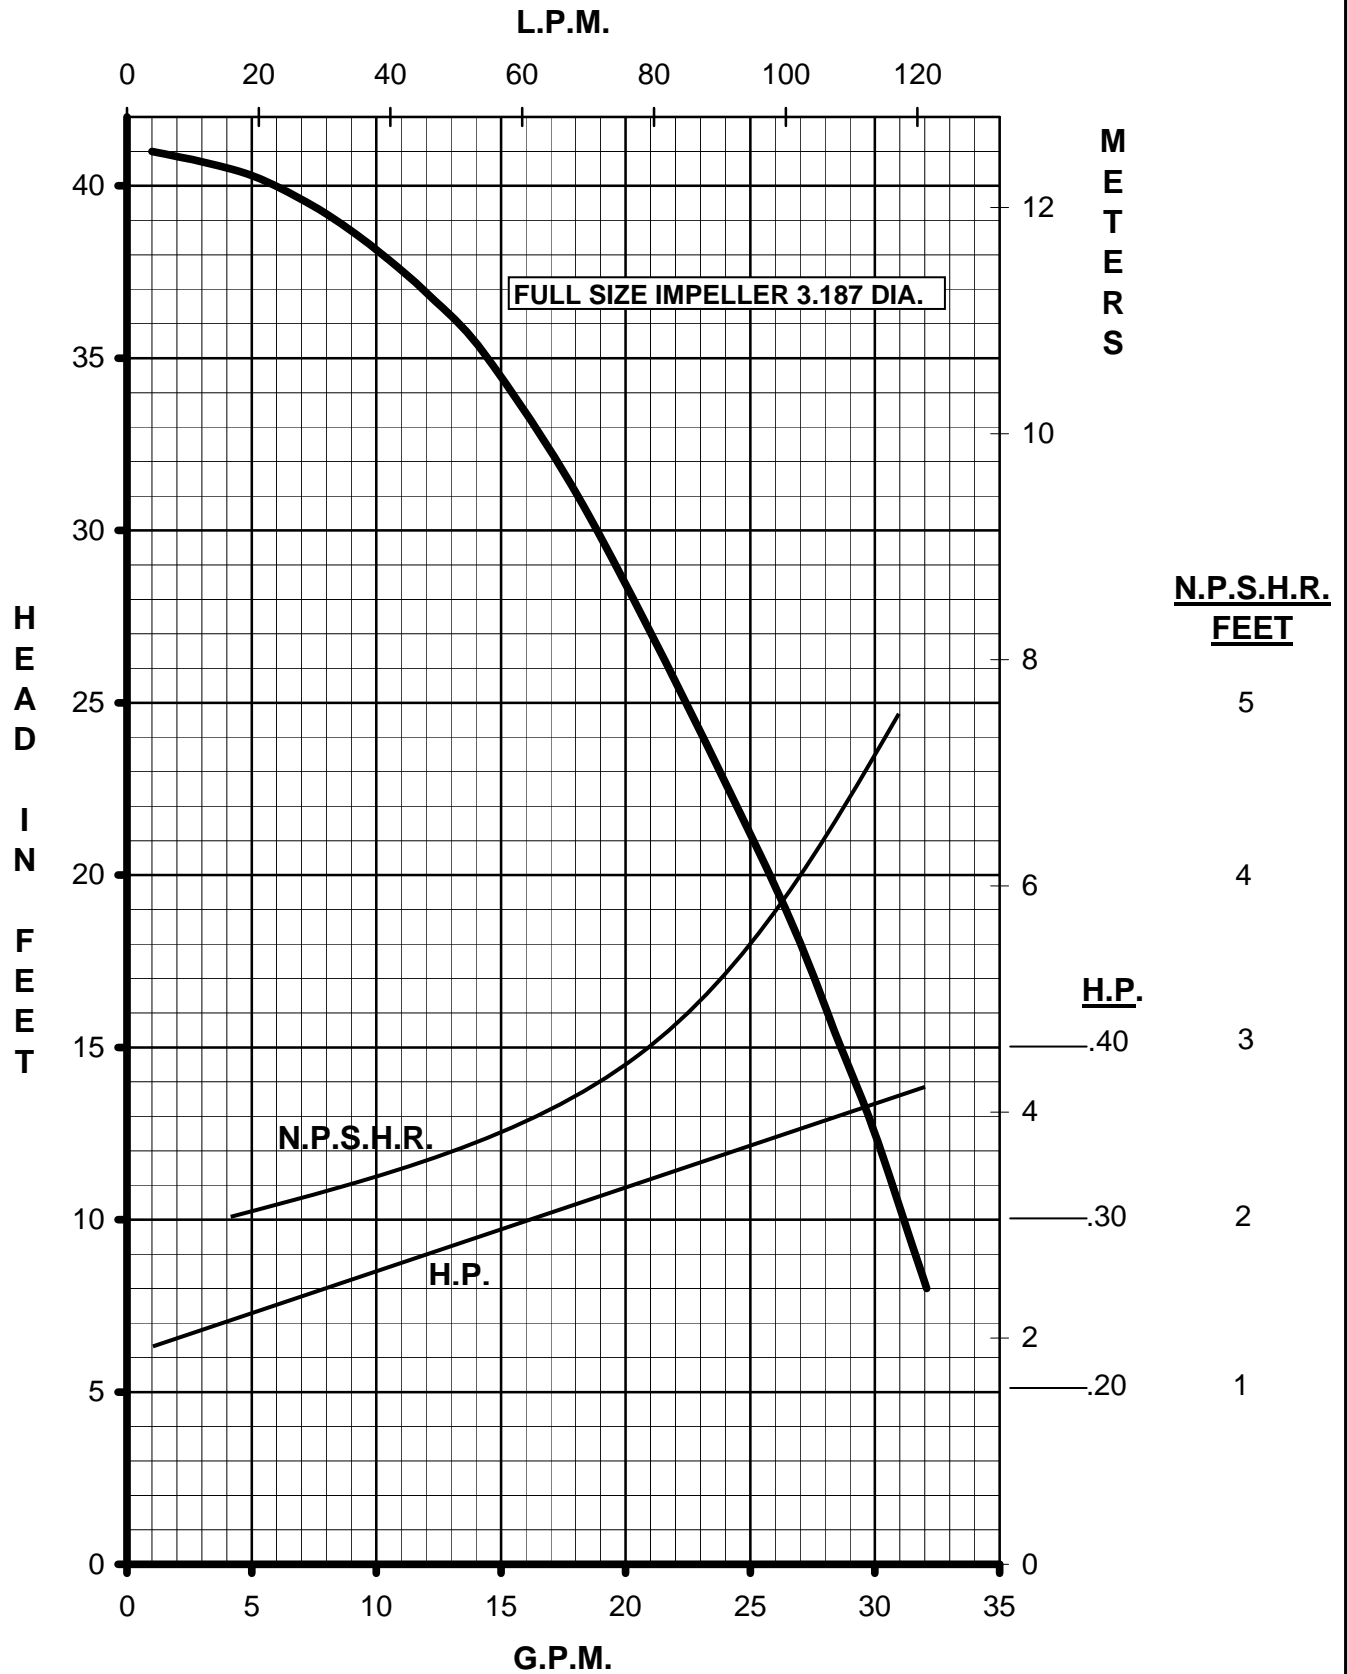

MARCH PUMPS

TE-5.5S-MD
1PH, 3PH 60HZ

MARCH PUMPS

TE-5.5S-MD
FULL SIZE IMPELLER 3.187 DIA.
1PH, 3PH 60HZ

MARCH PUMPS

TE-5.5S-MD
TRIM IMPELLER 3.062 DIA.
1PH, 3PH 60HZ

MARCH PUMPS

TE-5.5S-MD
TRIM IMPELLER 2.937 DIA.
1PH, 3PH 60HZ

MARCH PUMPS

TE-5.5C-MD, TE-5.5K-MD
TRIM IMPELLER 2.812 DIA.
1PH, 3PH 60HZ

MARCH PUMPS

TE-5.5S-MD
TRIM IMPELLER 2.687 DIA.
1PH, 3PH 60HZ

MARCH PUMPS

TE-5.5S-MD
TRIM IMPELLER 2.562 DIA.
1PH, 3PH 60HZ

MARCH PUMPS

TE-5.5S-MD
TRIM IMPELLER 2.437 DIA.
1PH, 3PH 60HZ

MARCH PUMPS

TE-5.5S-MD
TRIM IMPELLER 2.375 DIA.
1PH, 3PH 60HZ