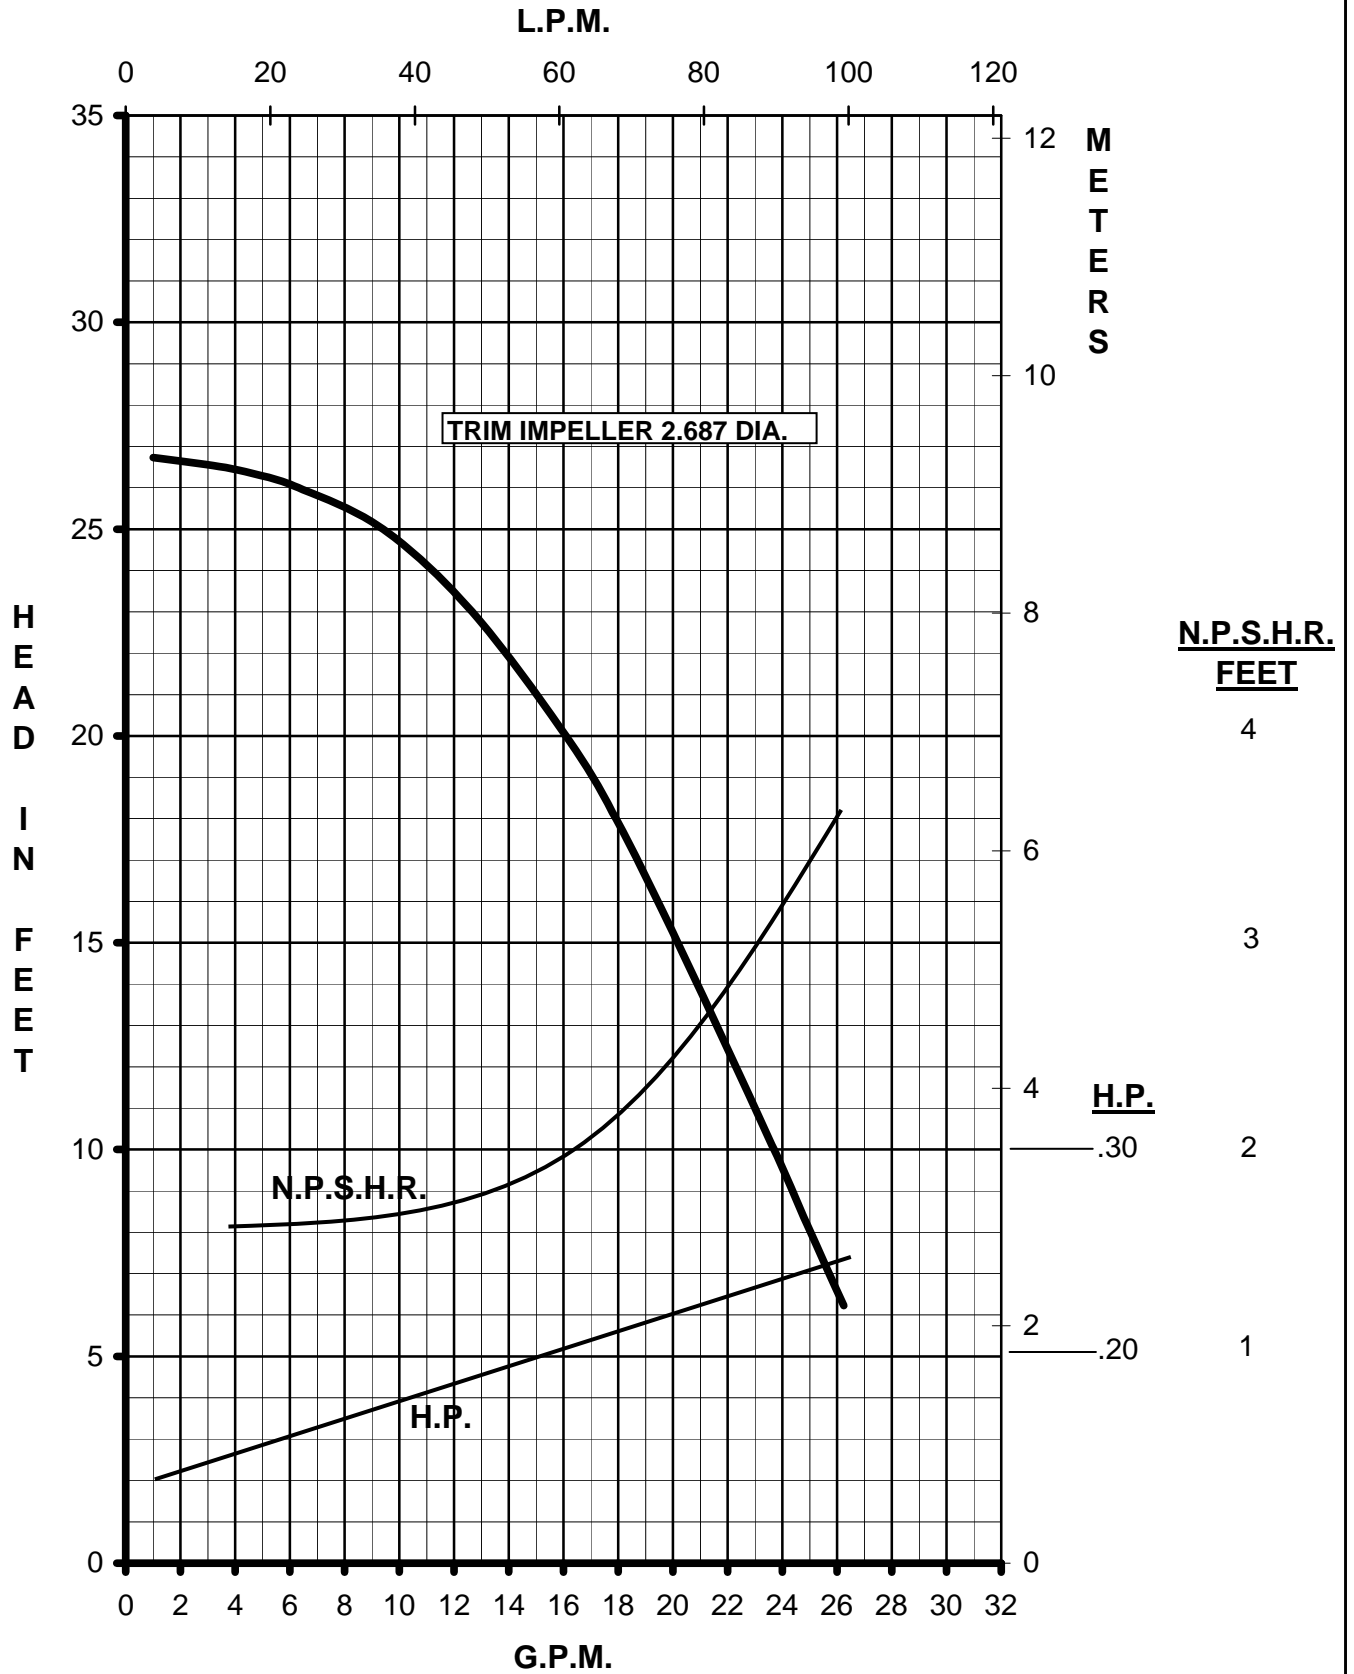

MARCH PUMPS

TE-5.5C-MD, TE-5.5K-MD
TRIM IMPELLER 2.812 DIA.
1PH, 3PH 60HZ

MARCH PUMPS

TE-5.5S-MD
TRIM IMPELLER 2.687 DIA.
1PH, 3PH 60HZ

MARCH PUMPS

TE-5.5S-MD
TRIM IMPELLER 2.562 DIA.
1PH, 3PH 60HZ

MARCH PUMPS

TE-5.5S-MD
TRIM IMPELLER 2.437 DIA.
1PH, 3PH 60HZ

MARCH PUMPS

TE-5.5S-MD
TRIM IMPELLER 2.375 DIA.
1PH, 3PH 60HZ