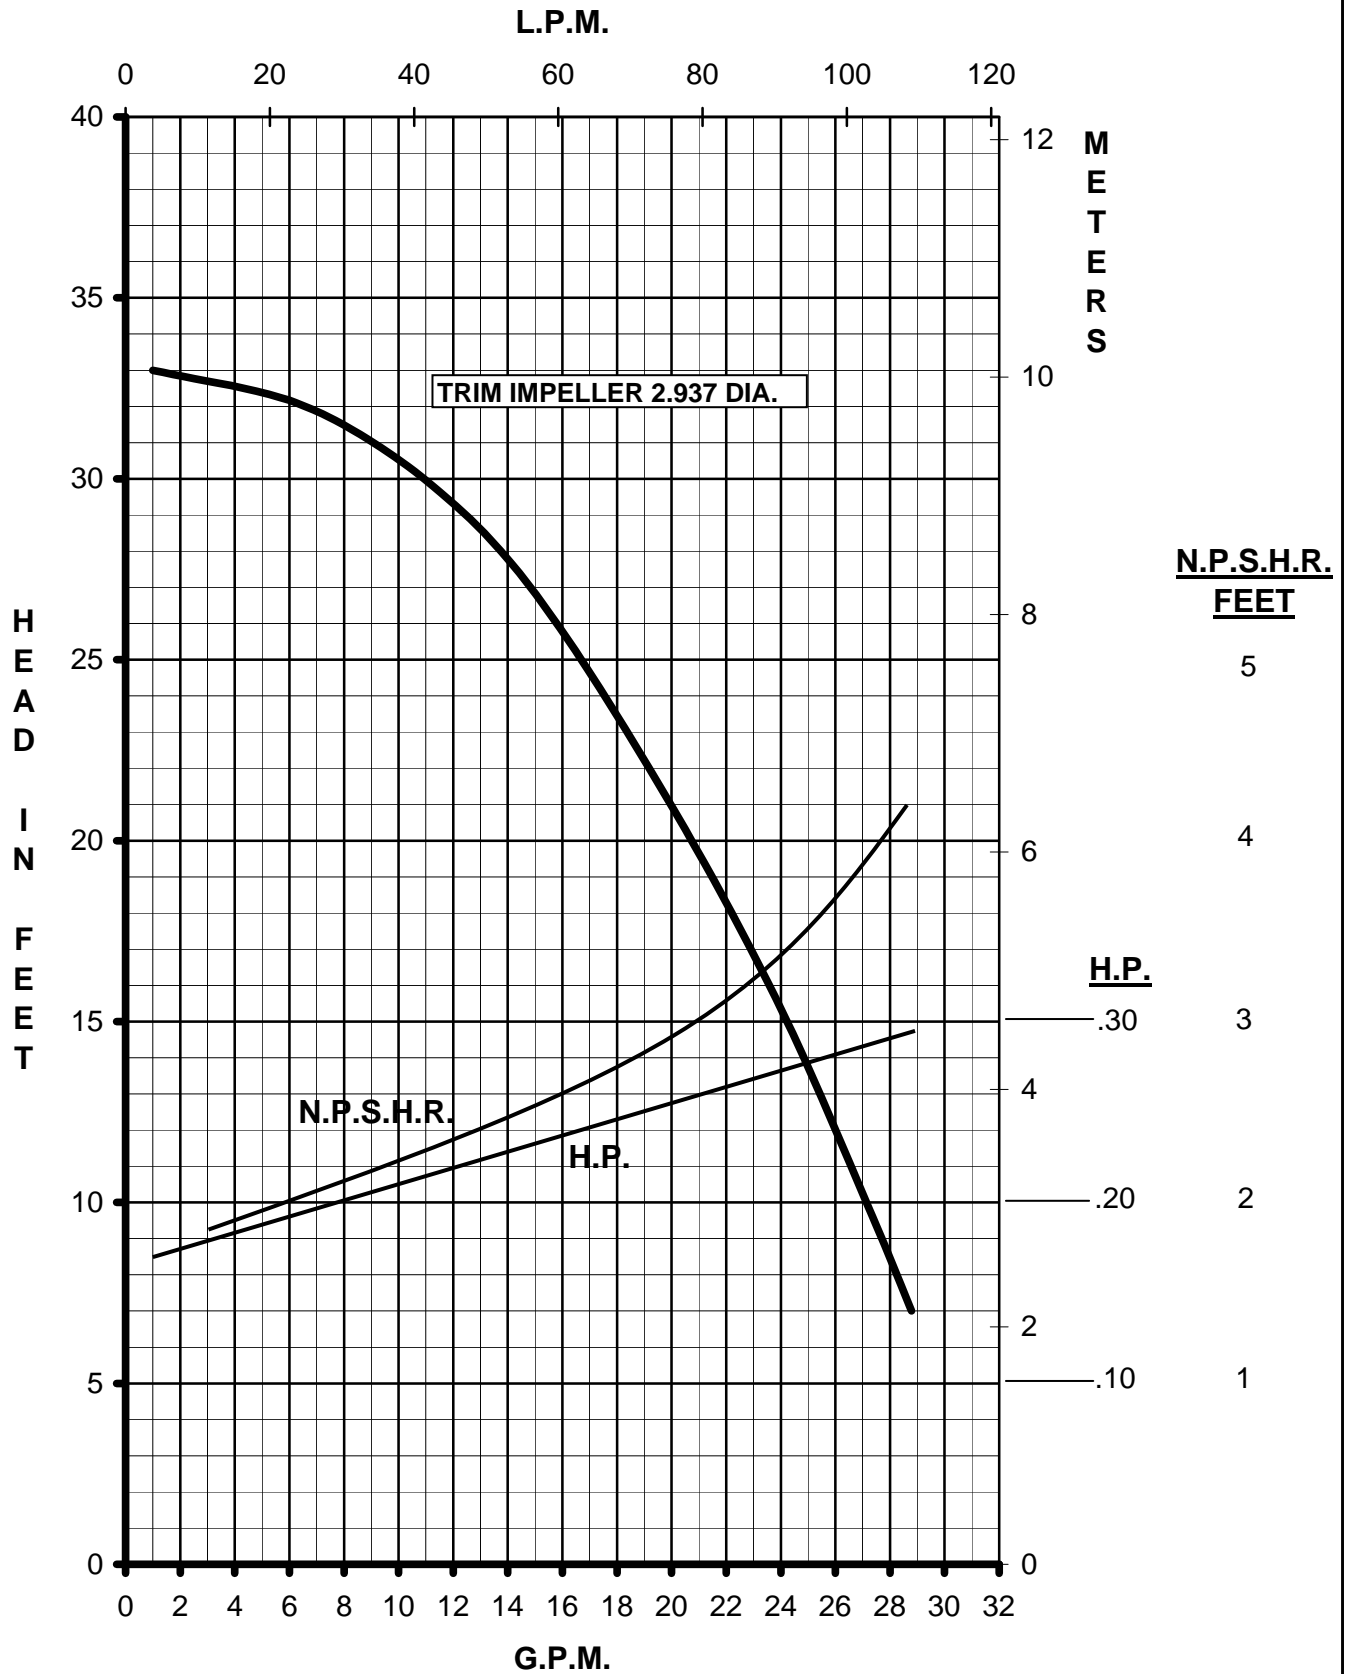

MARCH PUMPS

TE-5.5S-MD
1PH, 3PH 60HZ

MARCH PUMPS

TE-5.5S-MD
FULL SIZE IMPELLER 3.187 DIA.
1PH, 3PH 60HZ

MARCH PUMPS

TE-5.5S-MD
TRIM IMPELLER 3.062 DIA.
1PH, 3PH 60HZ

MARCH PUMPS

TE-5.5S-MD
TRIM IMPELLER 2.937 DIA.
1PH, 3PH 60HZ

MARCH PUMPS

TE-5.5C-MD, TE-5.5K-MD
TRIM IMPELLER 2.812 DIA.
1PH, 3PH 60HZ

MARCH PUMPS

TE-5.5S-MD
TRIM IMPELLER 2.687 DIA.
1PH, 3PH 60HZ

MARCH PUMPS

TE-5.5S-MD
TRIM IMPELLER 2.562 DIA.
1PH, 3PH 60HZ

MARCH PUMPS

TE-5.5S-MD
TRIM IMPELLER 2.437 DIA.
1PH, 3PH 60HZ

MARCH PUMPS

TE-5.5S-MD
TRIM IMPELLER 2.375 DIA.
1PH, 3PH 60HZ