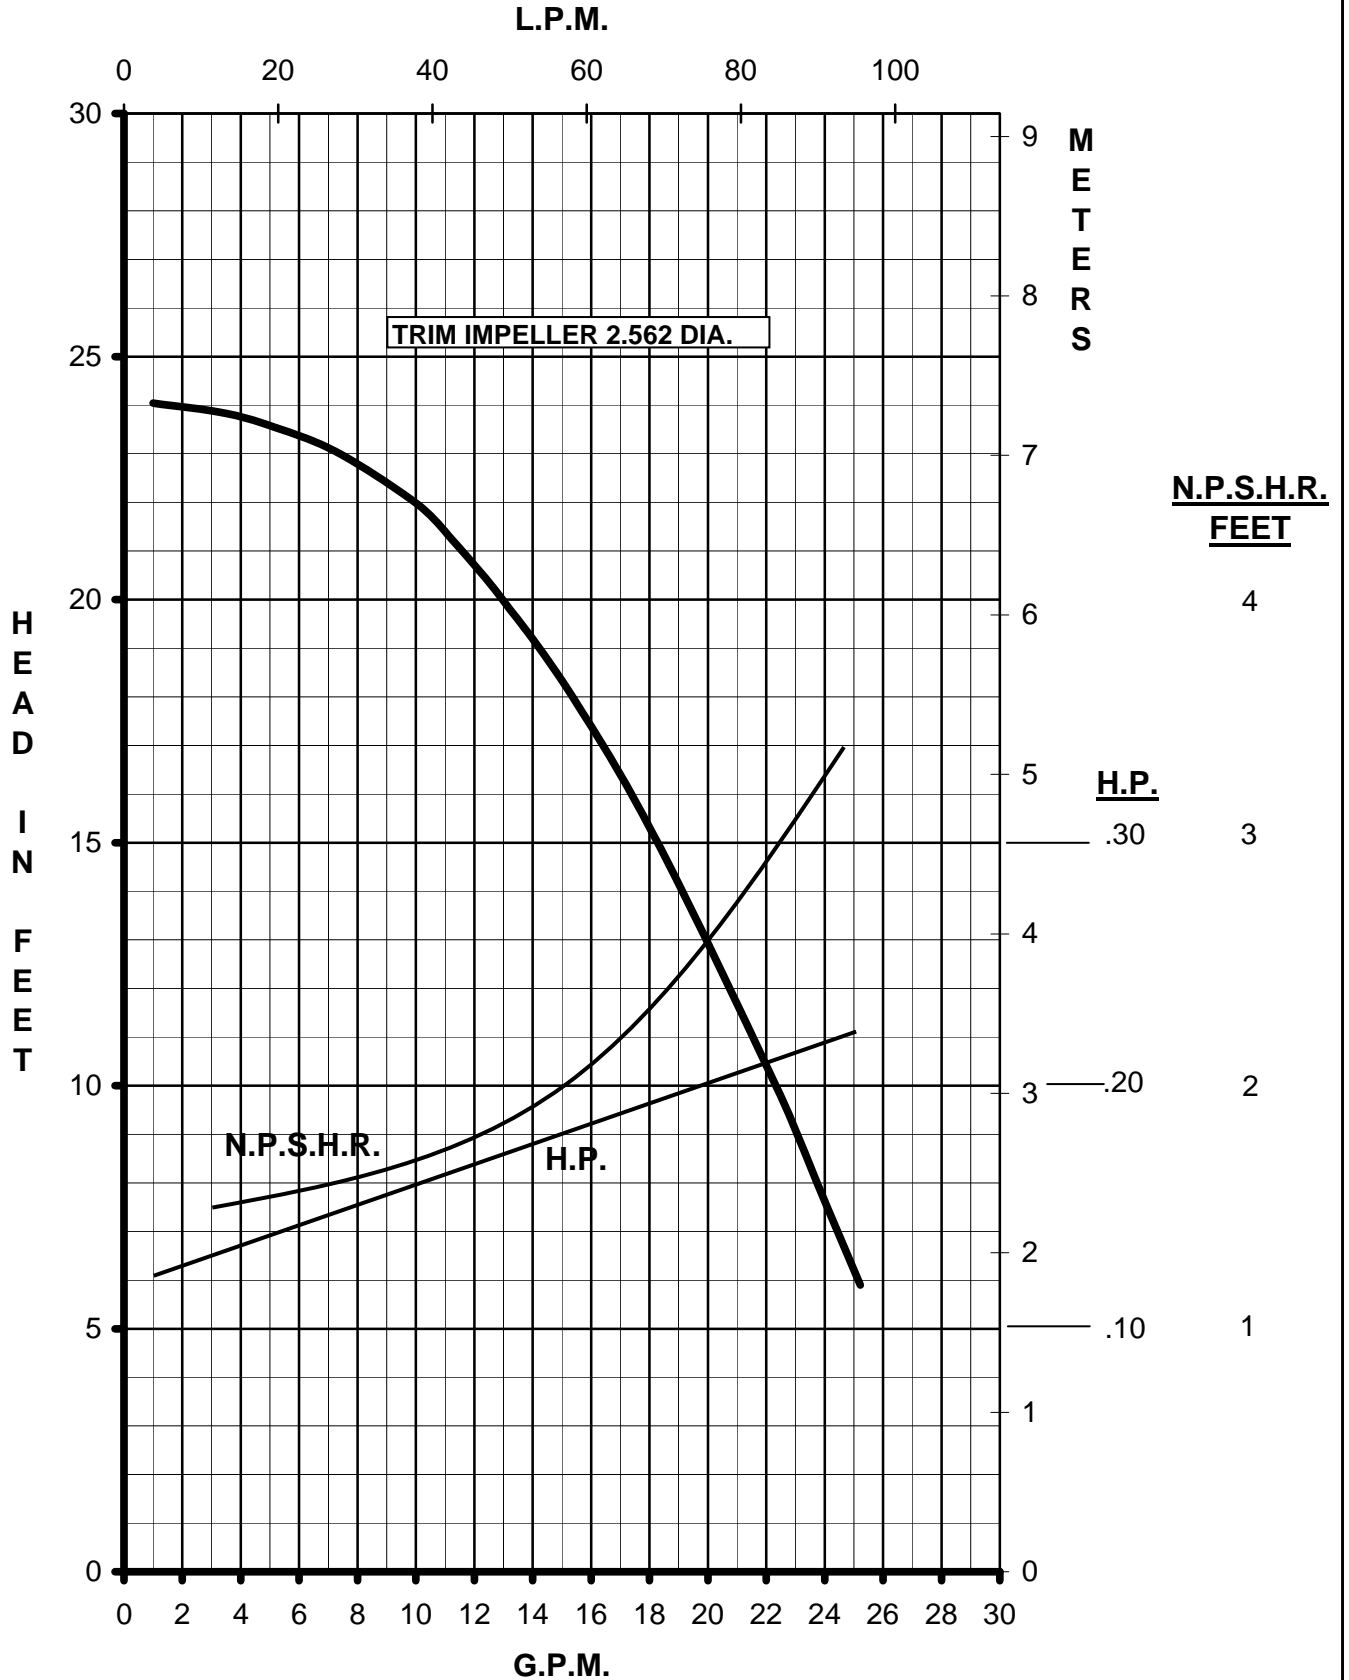

MARCH PUMPS

TE-5.5C-MD, TE-5.5K-MD
TRIM IMPELLER 2.812 DIA.
1PH, 3PH 60HZ

MARCH PUMPS

TE-5.5S-MD
TRIM IMPELLER 2.687 DIA.
1PH, 3PH 60HZ

MARCH PUMPS

TE-5.5S-MD
TRIM IMPELLER 2.562 DIA.
1PH, 3PH 60HZ

MARCH PUMPS

TE-5.5S-MD
TRIM IMPELLER 2.437 DIA.
1PH, 3PH 60HZ

MARCH PUMPS

TE-5.5S-MD
TRIM IMPELLER 2.375 DIA.
1PH, 3PH 60HZ