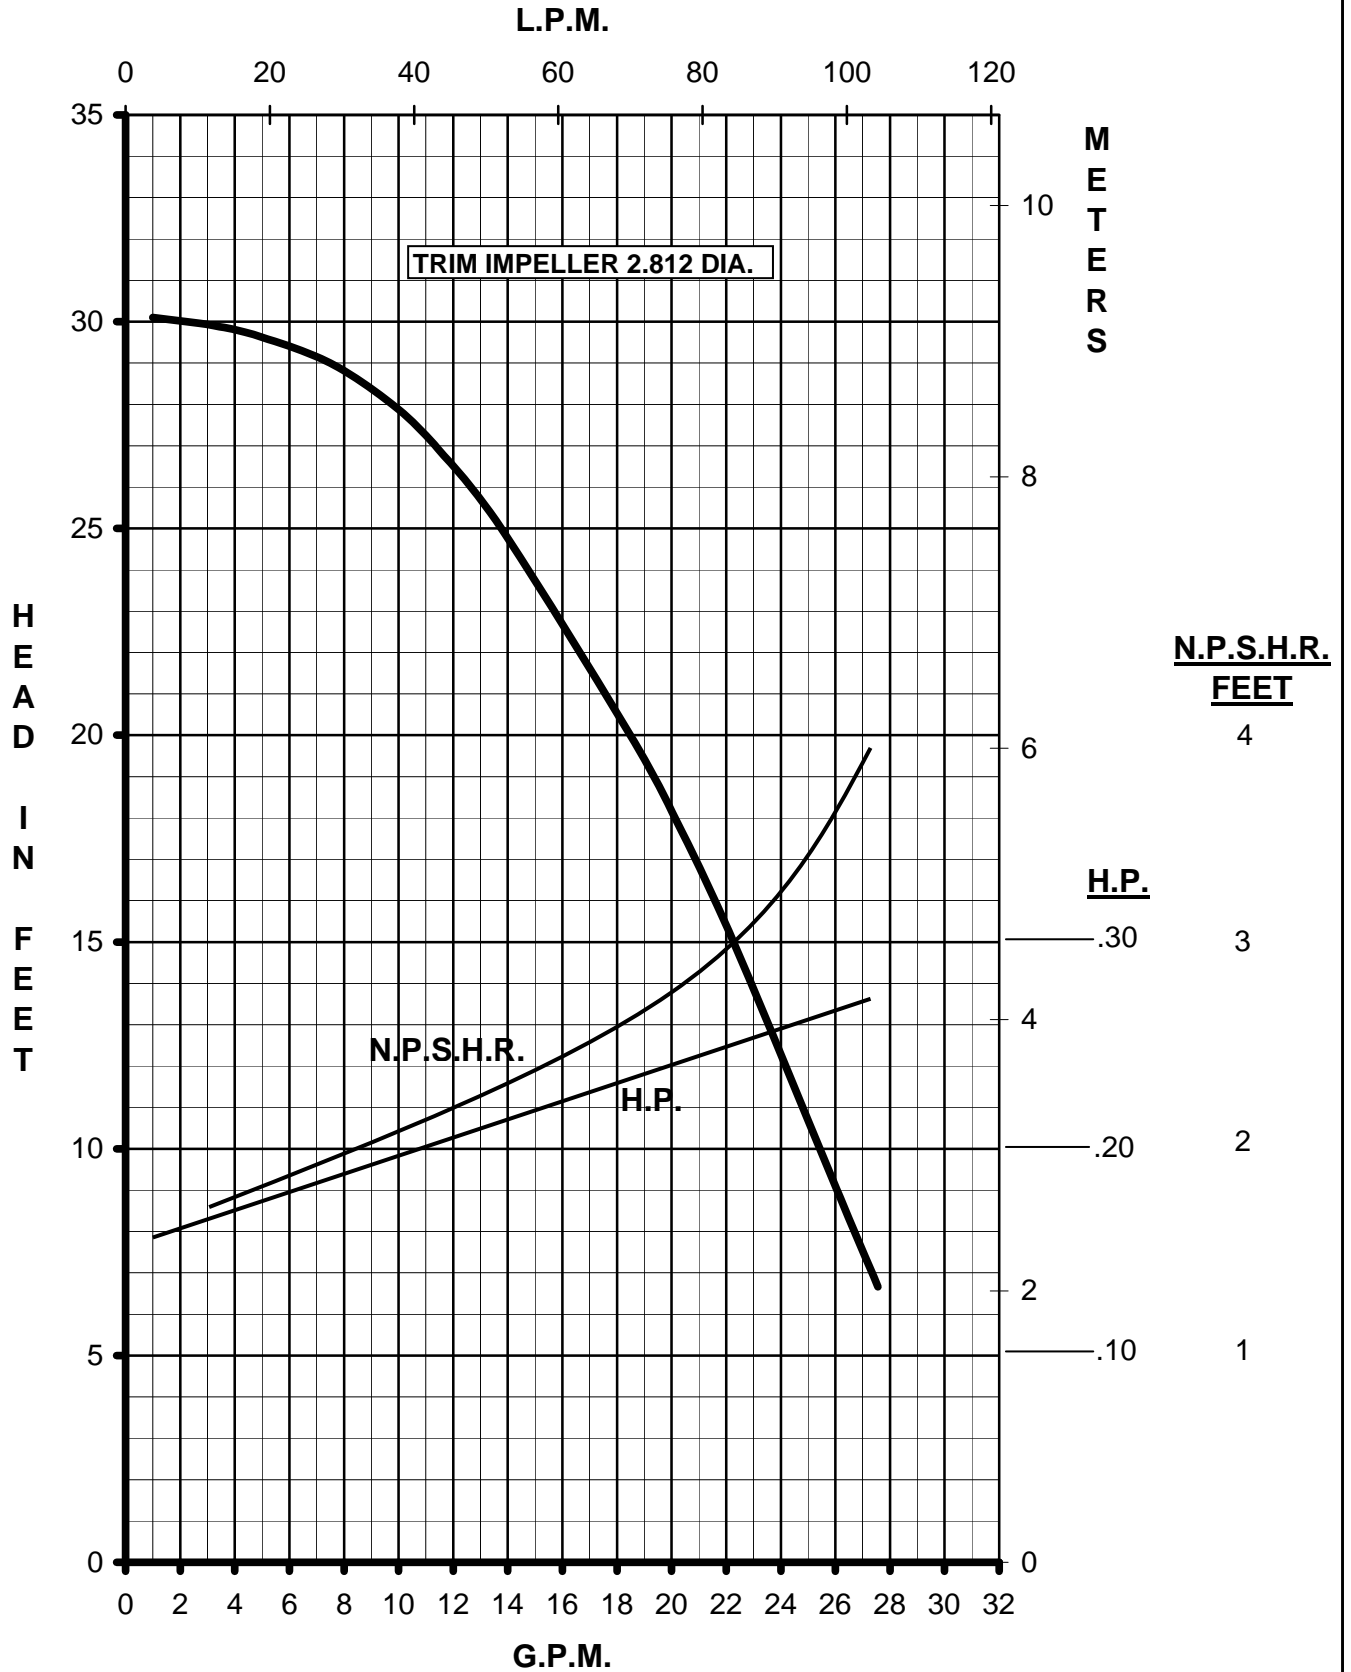

MARCH PUMPS

TE-5.5S-MD
1PH, 3PH 60HZ

MARCH PUMPS

TE-5.5S-MD
FULL SIZE IMPELLER 3.187 DIA.
1PH, 3PH 60HZ

MARCH PUMPS

TE-5.5S-MD
TRIM IMPELLER 3.062 DIA.
1PH, 3PH 60HZ

MARCH PUMPS

TE-5.5S-MD
TRIM IMPELLER 2.937 DIA.
1PH, 3PH 60HZ

MARCH PUMPS

TE-5.5C-MD, TE-5.5K-MD
TRIM IMPELLER 2.812 DIA.
1PH, 3PH 60HZ

MARCH PUMPS

TE-5.5S-MD
TRIM IMPELLER 2.687 DIA.
1PH, 3PH 60HZ

MARCH PUMPS

TE-5.5S-MD
TRIM IMPELLER 2.562 DIA.
1PH, 3PH 60HZ

MARCH PUMPS

TE-5.5S-MD
TRIM IMPELLER 2.437 DIA.
1PH, 3PH 60HZ

MARCH PUMPS

TE-5.5S-MD
TRIM IMPELLER 2.375 DIA.
1PH, 3PH 60HZ