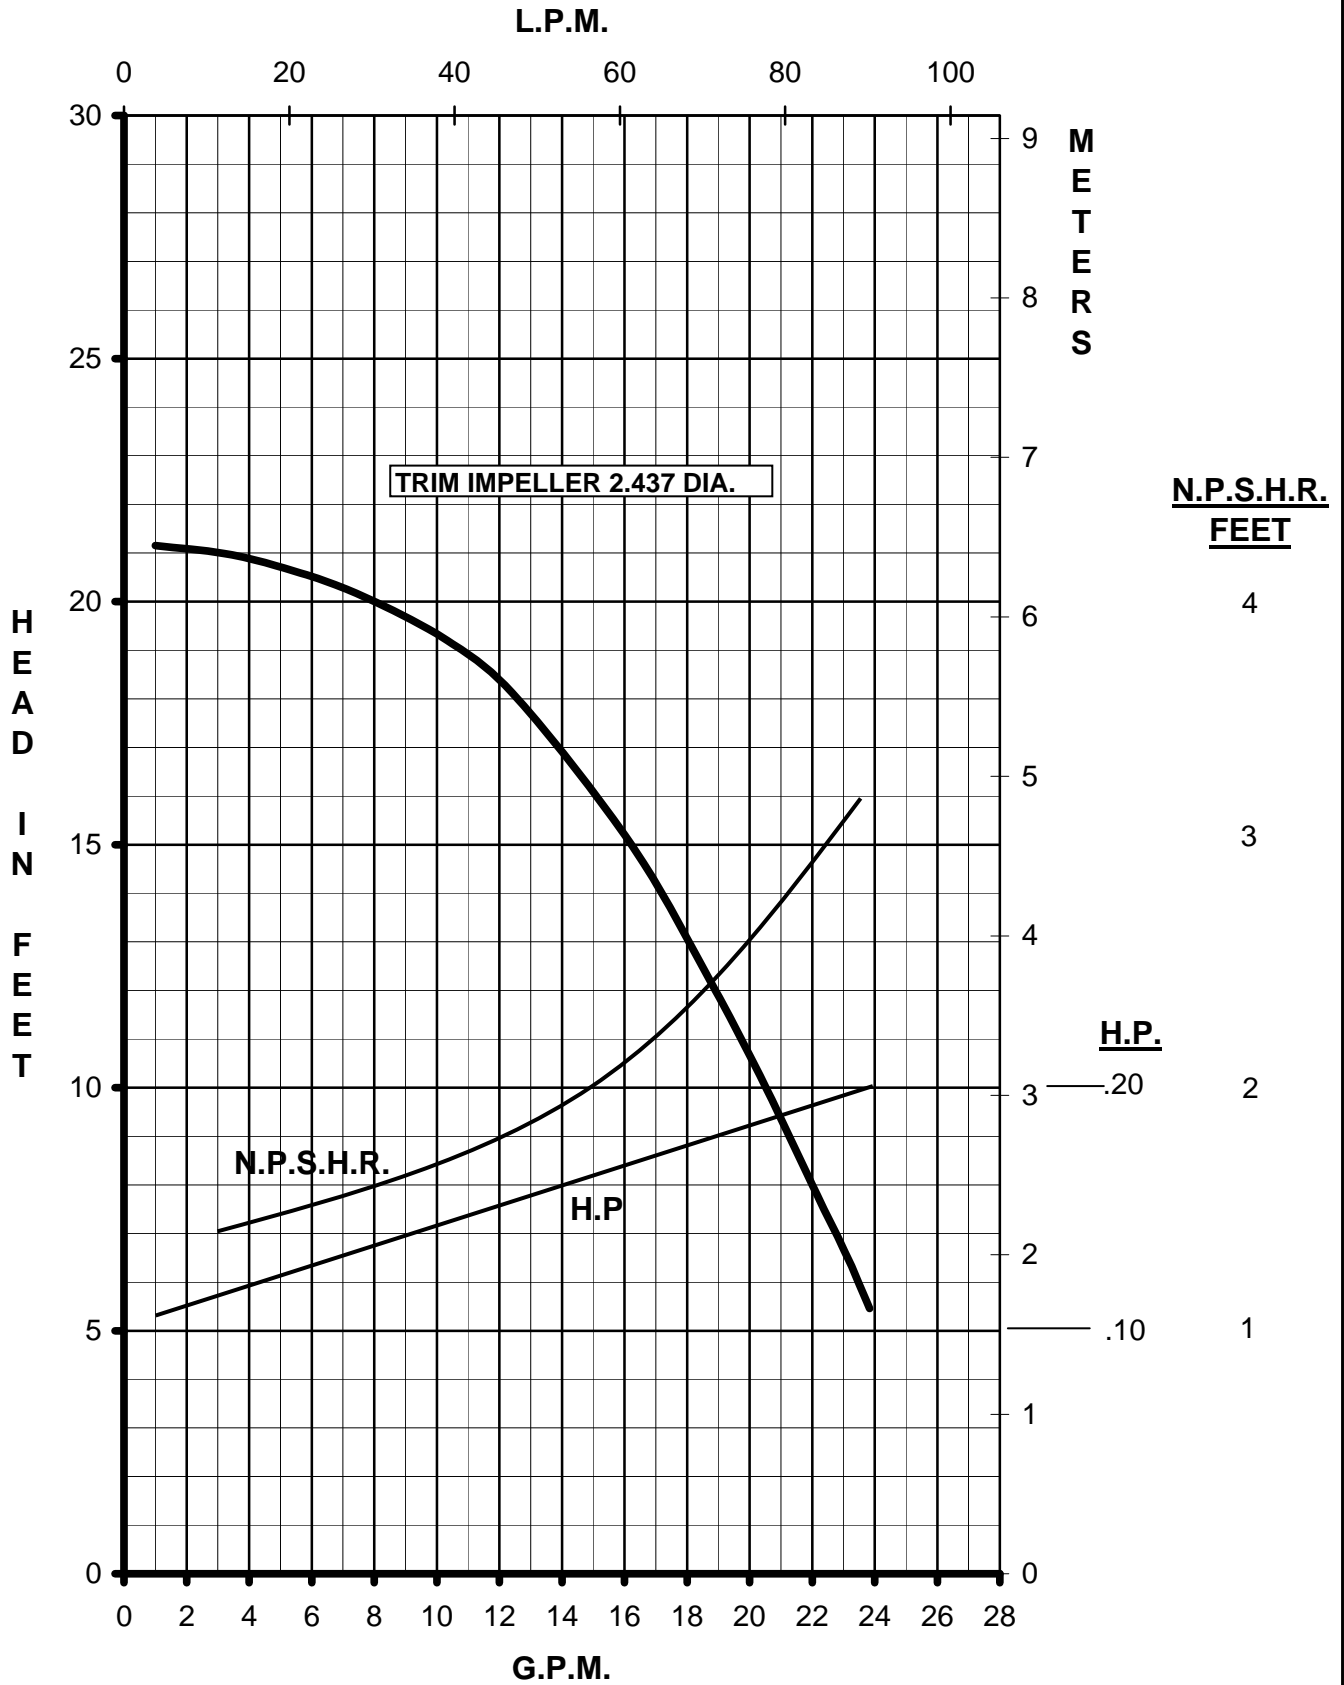

MARCH PUMPS

TE-5.5C-MD, TE-5.5K-MD
TRIM IMPELLER 2.812 DIA.
1PH, 3PH 60HZ

MARCH PUMPS

TE-5.5S-MD
TRIM IMPELLER 2.687 DIA.
1PH, 3PH 60HZ

MARCH PUMPS

TE-5.5S-MD
TRIM IMPELLER 2.562 DIA.
1PH, 3PH 60HZ

MARCH PUMPS

TE-5.5S-MD
TRIM IMPELLER 2.437 DIA.
1PH, 3PH 60HZ

MARCH PUMPS

TE-5.5S-MD
TRIM IMPELLER 2.375 DIA.
1PH, 3PH 60HZ