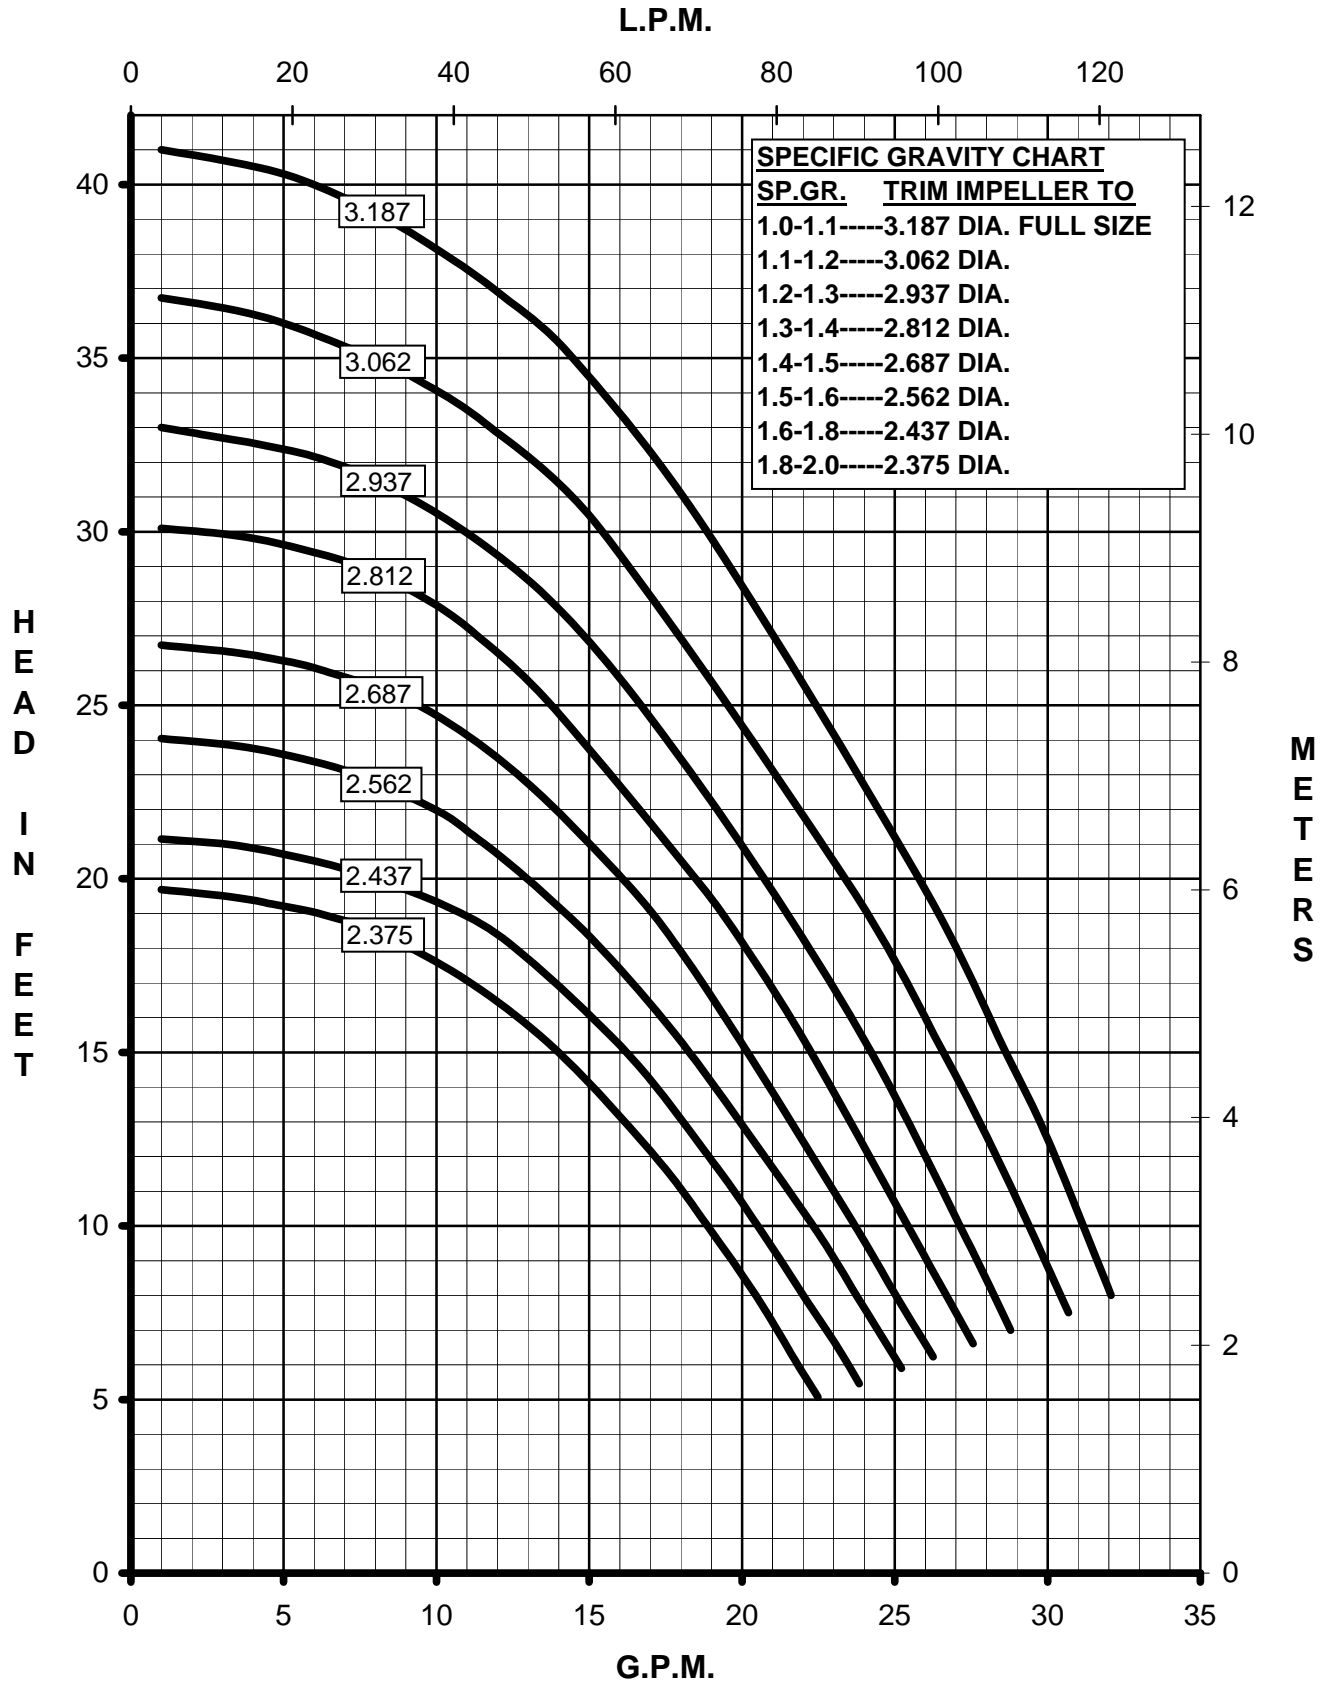

MARCH PUMPS

TE-5.5S-MD
1PH, 3PH 60HZ

MARCH PUMPS

TE-5.5S-MD
FULL SIZE IMPELLER 3.187 DIA.
1PH, 3PH 60HZ

MARCH PUMPS

TE-5.5S-MD
TRIM IMPELLER 3.062 DIA.
1PH, 3PH 60HZ

MARCH PUMPS

TE-5.5S-MD
TRIM IMPELLER 2.937 DIA.
1PH, 3PH 60HZ

MARCH PUMPS

TE-5.5C-MD, TE-5.5K-MD
TRIM IMPELLER 2.812 DIA.
1PH, 3PH 60HZ

MARCH PUMPS

TE-5.5S-MD
TRIM IMPELLER 2.687 DIA.
1PH, 3PH 60HZ

MARCH PUMPS

TE-5.5S-MD
TRIM IMPELLER 2.562 DIA.
1PH, 3PH 60HZ

MARCH PUMPS

TE-5.5S-MD
TRIM IMPELLER 2.437 DIA.
1PH, 3PH 60HZ

MARCH PUMPS

TE-5.5S-MD
TRIM IMPELLER 2.375 DIA.
1PH, 3PH 60HZ