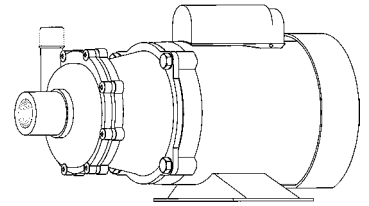

MARCH PUMPS

TE-5.5C-MD, TE-5.5K-MD
TRIM IMPELLER 2.937 DIA.
1PH, 3PH 60HZ

MARCH PUMPS

TE-5.5C-MD, TE-5.5K-MD
TRIM IMPELLER 2.812 DIA.
1PH, 3PH 60HZ

MARCH PUMPS

TE-5.5C-MD, TE-5.5K-MD
TRIM IMPELLER 2.687 DIA.
1PH, 3PH 60HZ

L.P.M.

MARCH PUMPS

TE-5.5C-MD, TE-5.5K-MD
TRIM IMPELLER 2.562 DIA.
1PH, 3PH 60HZ

L.P.M.

MARCH PUMPS

TE-5.5C-MD, TE-5.5K-MD
TRIM IMPELLER 2.437 DIA.
1PH, 3PH 60HZ

L.P.M.

MARCH PUMPS

TE-5.5C-MD, TE-5.5K-MD
TRIM IMPELLER 2.375 DIA.
1PH, 3PH 60HZ

L.P.M.