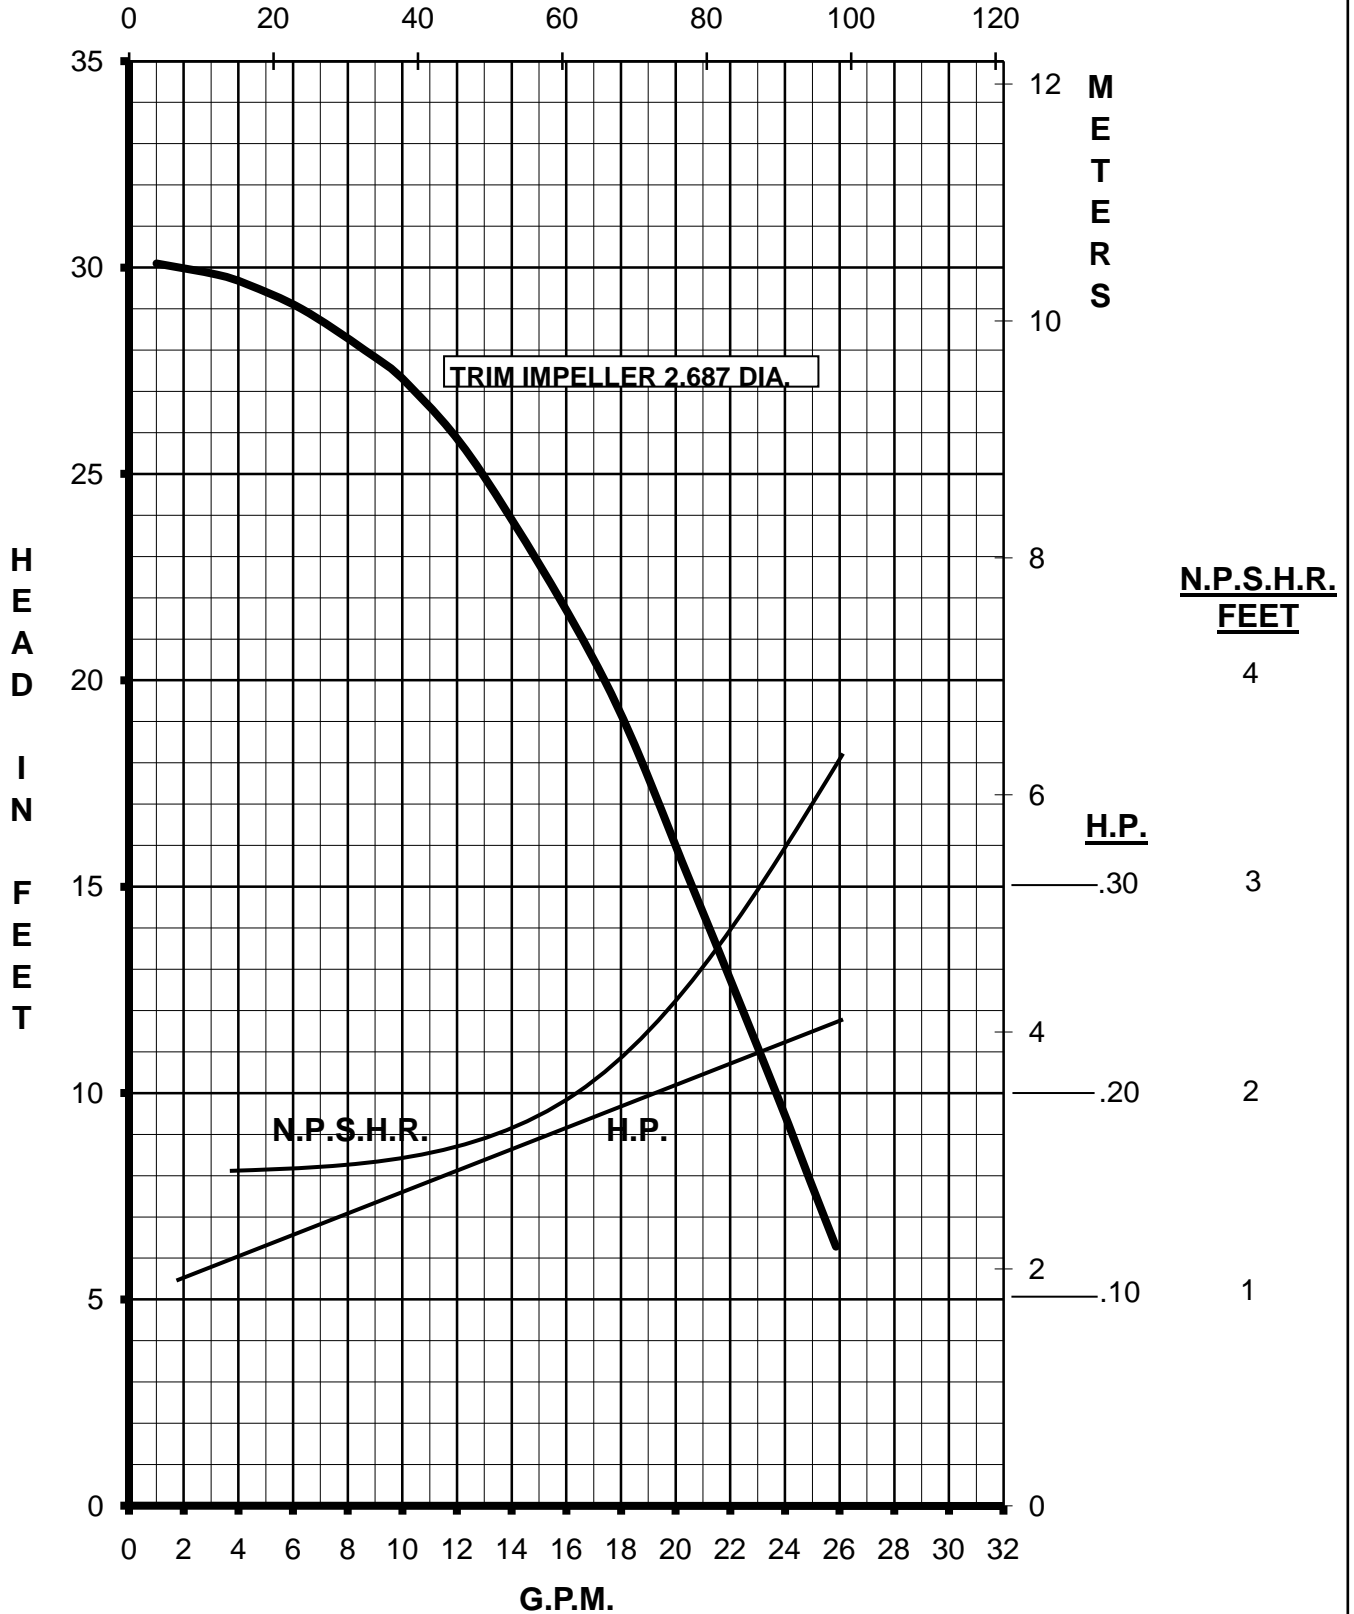

MARCH PUMPS

TE-5.5C-MD, TE-5.5K-MD 1PH, 3PH 60HZ

L.P.M.

MARCH PUMPS

TE-5.5C-MD, TE-5.5K-MD
FULL SIZE IMPELLER 3.180 DIA.
1PH, 3PH 60HZ

MARCH PUMPS

TE-5.5C-MD, TE-5.5K-MD
TRIM IMPELLER 3.062 DIA.
1PH, 3PH 60HZ

MARCH PUMPS

TE-5.5C-MD, TE-5.5K-MD
TRIM IMPELLER 2.937 DIA.
1PH, 3PH 60HZ

MARCH PUMPS

TE-5.5C-MD, TE-5.5K-MD
TRIM IMPELLER 2.812 DIA.
1PH, 3PH 60HZ

MARCH PUMPS

TE-5.5C-MD, TE-5.5K-MD
TRIM IMPELLER 2.687 DIA.
1PH, 3PH 60HZ

L.P.M.

MARCH PUMPS

TE-5.5C-MD, TE-5.5K-MD
TRIM IMPELLER 2.562 DIA.
1PH, 3PH 60HZ

L.P.M.

MARCH PUMPS

TE-5.5C-MD, TE-5.5K-MD
TRIM IMPELLER 2.437 DIA.
1PH, 3PH 60HZ

L.P.M.

MARCH PUMPS

TE-5.5C-MD, TE-5.5K-MD
TRIM IMPELLER 2.375 DIA.
1PH, 3PH 60HZ

L.P.M.