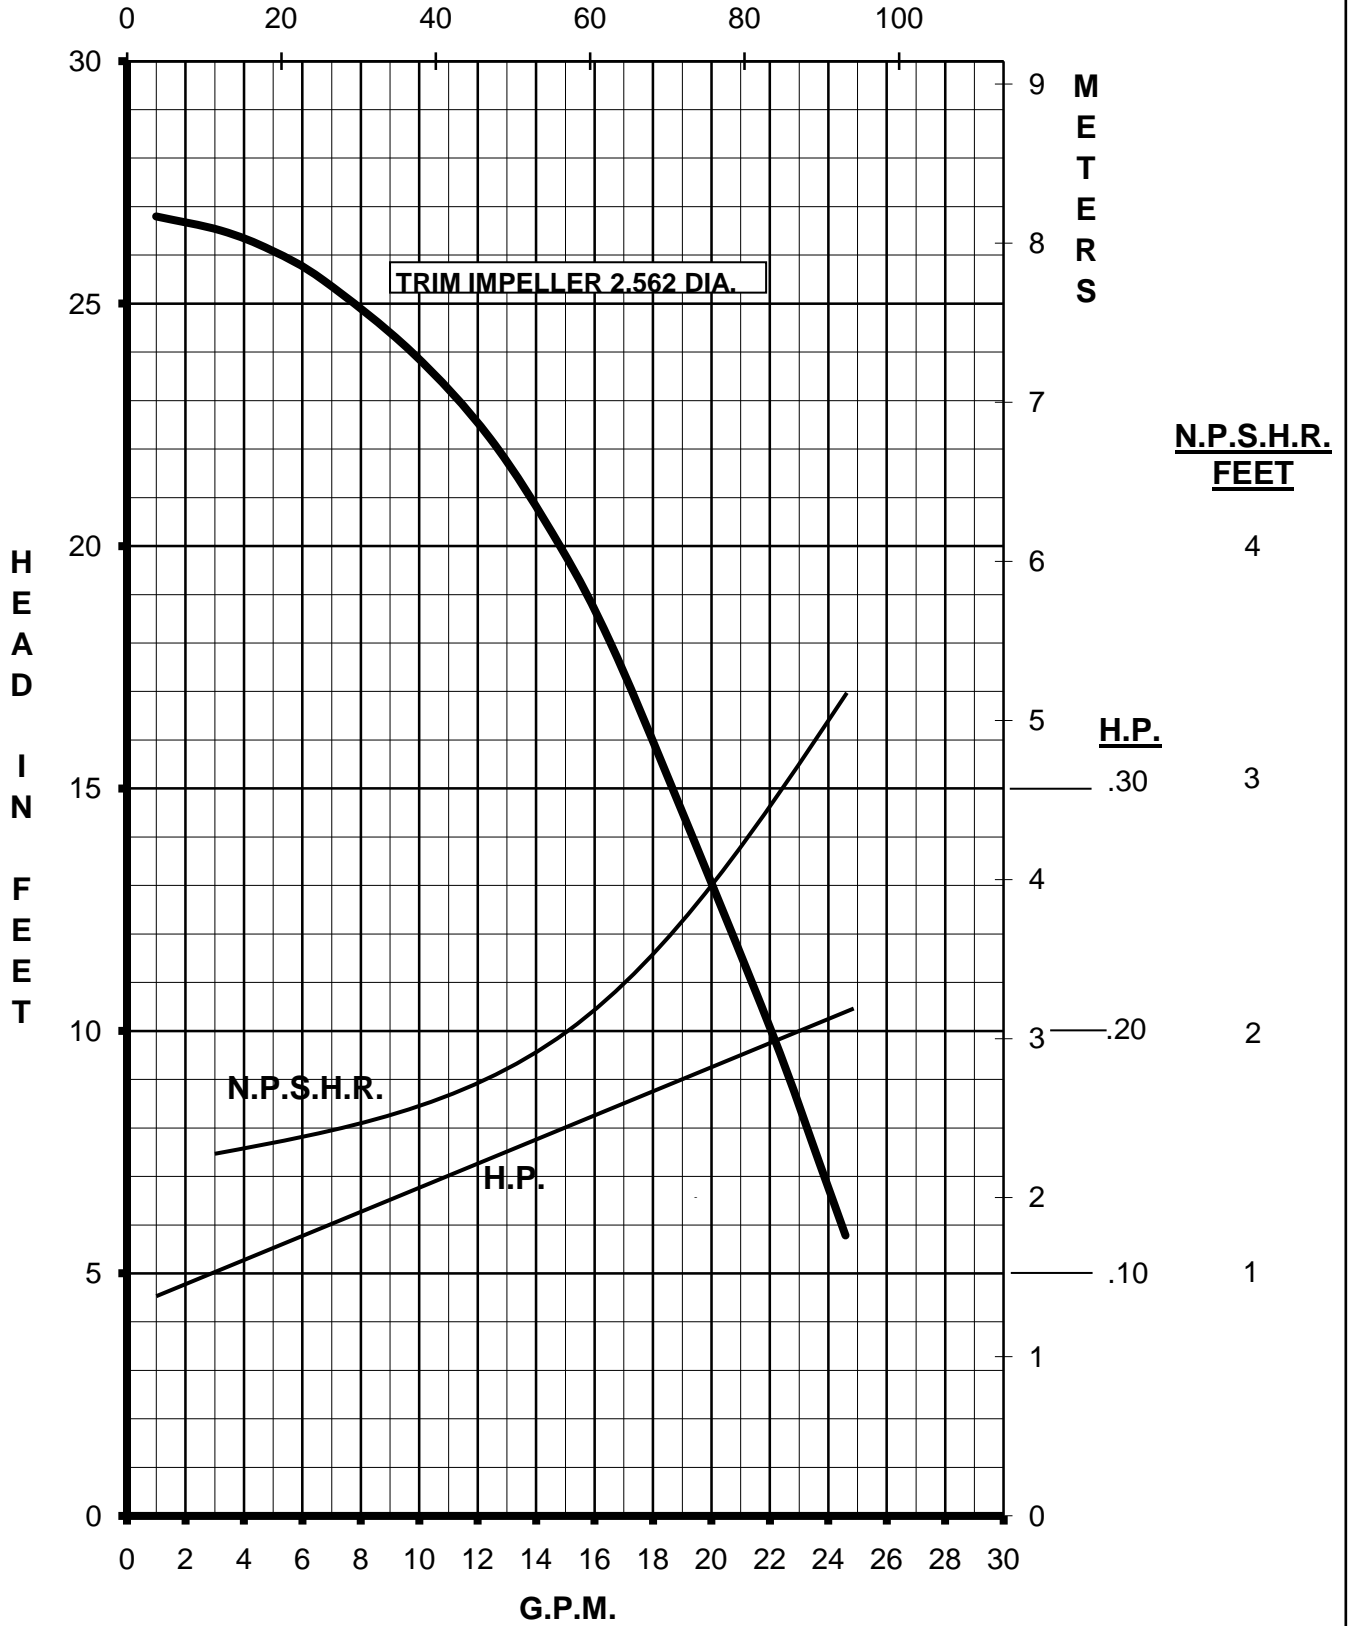

L.P.M.

MARCH PUMPS

TE-5.5C-MD, TE-5.5K-MD
TRIM IMPELLER 2.562 DIA.
1PH, 3PH 60HZ

L.P.M.

MARCH PUMPS

TE-5.5C-MD, TE-5.5K-MD
TRIM IMPELLER 2.437 DIA.
1PH, 3PH 60HZ

L.P.M.

MARCH PUMPS

TE-5.5C-MD, TE-5.5K-MD
TRIM IMPELLER 2.375 DIA.
1PH, 3PH 60HZ

L.P.M.