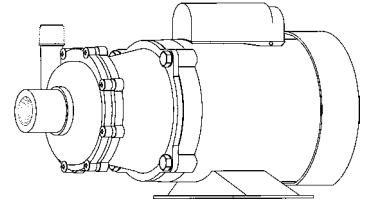

L.P.M.

MARCH PUMPS

TE-5.5C-MD, TE-5.5K-MD
TRIM IMPELLER 2.562 DIA.
1PH, 3PH 60HZ

L.P.M.

MARCH PUMPS

TE-5.5C-MD, TE-5.5K-MD
TRIM IMPELLER 2.437 DIA.
1PH, 3PH 60HZ

L.P.M.

MARCH PUMPS

TE-5.5C-MD, TE-5.5K-MD
TRIM IMPELLER 2.375 DIA.
1PH, 3PH 60HZ

L.P.M.