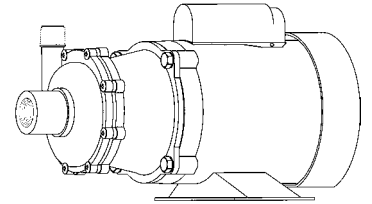

MARCH PUMPS

TE-5.5C-MD, TE-5.5K-MD 1PH, 3PH 60HZ

L.P.M.

MARCH PUMPS

TE-5.5C-MD, TE-5.5K-MD
FULL SIZE IMPELLER 3.180 DIA.
1PH, 3PH 60HZ

MARCH PUMPS

TE-5.5C-MD, TE-5.5K-MD
TRIM IMPELLER 3.062 DIA.
1PH, 3PH 60HZ

MARCH PUMPS

TE-5.5C-MD, TE-5.5K-MD
TRIM IMPELLER 2.937 DIA.
1PH, 3PH 60HZ

MARCH PUMPS

TE-5.5C-MD, TE-5.5K-MD
TRIM IMPELLER 2.812 DIA.
1PH, 3PH 60HZ

MARCH PUMPS

TE-5.5C-MD, TE-5.5K-MD
TRIM IMPELLER 2.687 DIA.
1PH, 3PH 60HZ

L.P.M.

MARCH PUMPS

TE-5.5C-MD, TE-5.5K-MD
TRIM IMPELLER 2.562 DIA.
1PH, 3PH 60HZ

L.P.M.

MARCH PUMPS

TE-5.5C-MD, TE-5.5K-MD
TRIM IMPELLER 2.437 DIA.
1PH, 3PH 60HZ

L.P.M.

MARCH PUMPS

TE-5.5C-MD, TE-5.5K-MD
TRIM IMPELLER 2.375 DIA.
1PH, 3PH 60HZ

L.P.M.