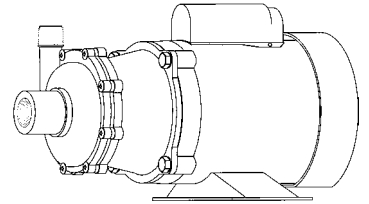

L.P.M.

MARCH PUMPS

TE-5.5C-MD, TE-5.5K-MD
TRIM IMPELLER 2.562 DIA.
1PH, 3PH 60HZ

L.P.M.

MARCH PUMPS

TE-5.5C-MD, TE-5.5K-MD
TRIM IMPELLER 2.437 DIA.
1PH, 3PH 60HZ

L.P.M.

MARCH PUMPS

TE-5.5C-MD, TE-5.5K-MD
TRIM IMPELLER 2.375 DIA.
1PH, 3PH 60HZ

L.P.M.