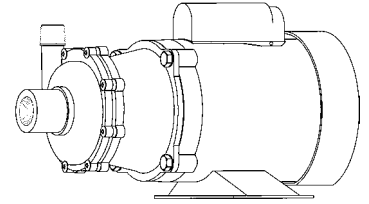

MARCH PUMPS

TE-5.5C-MD, TE-5.5K-MD 1PH, 3PH 60HZ

L.P.M.

MARCH PUMPS

TE-5.5C-MD, TE-5.5K-MD
FULL SIZE IMPELLER 3.180 DIA.
1PH, 3PH 60HZ

MARCH PUMPS

TE-5.5C-MD, TE-5.5K-MD
TRIM IMPELLER 3.062 DIA.
1PH, 3PH 60HZ

MARCH PUMPS

TE-5.5C-MD, TE-5.5K-MD
TRIM IMPELLER 2.937 DIA.
1PH, 3PH 60HZ

MARCH PUMPS

TE-5.5C-MD, TE-5.5K-MD
TRIM IMPELLER 2.812 DIA.
1PH, 3PH 60HZ

MARCH PUMPS

TE-5.5C-MD, TE-5.5K-MD
TRIM IMPELLER 2.687 DIA.
1PH, 3PH 60HZ

L.P.M.

MARCH PUMPS

TE-5.5C-MD, TE-5.5K-MD
TRIM IMPELLER 2.562 DIA.
1PH, 3PH 60HZ

L.P.M.

MARCH PUMPS

TE-5.5C-MD, TE-5.5K-MD
TRIM IMPELLER 2.437 DIA.
1PH, 3PH 60HZ

L.P.M.

MARCH PUMPS

TE-5.5C-MD, TE-5.5K-MD
TRIM IMPELLER 2.375 DIA.
1PH, 3PH 60HZ

L.P.M.