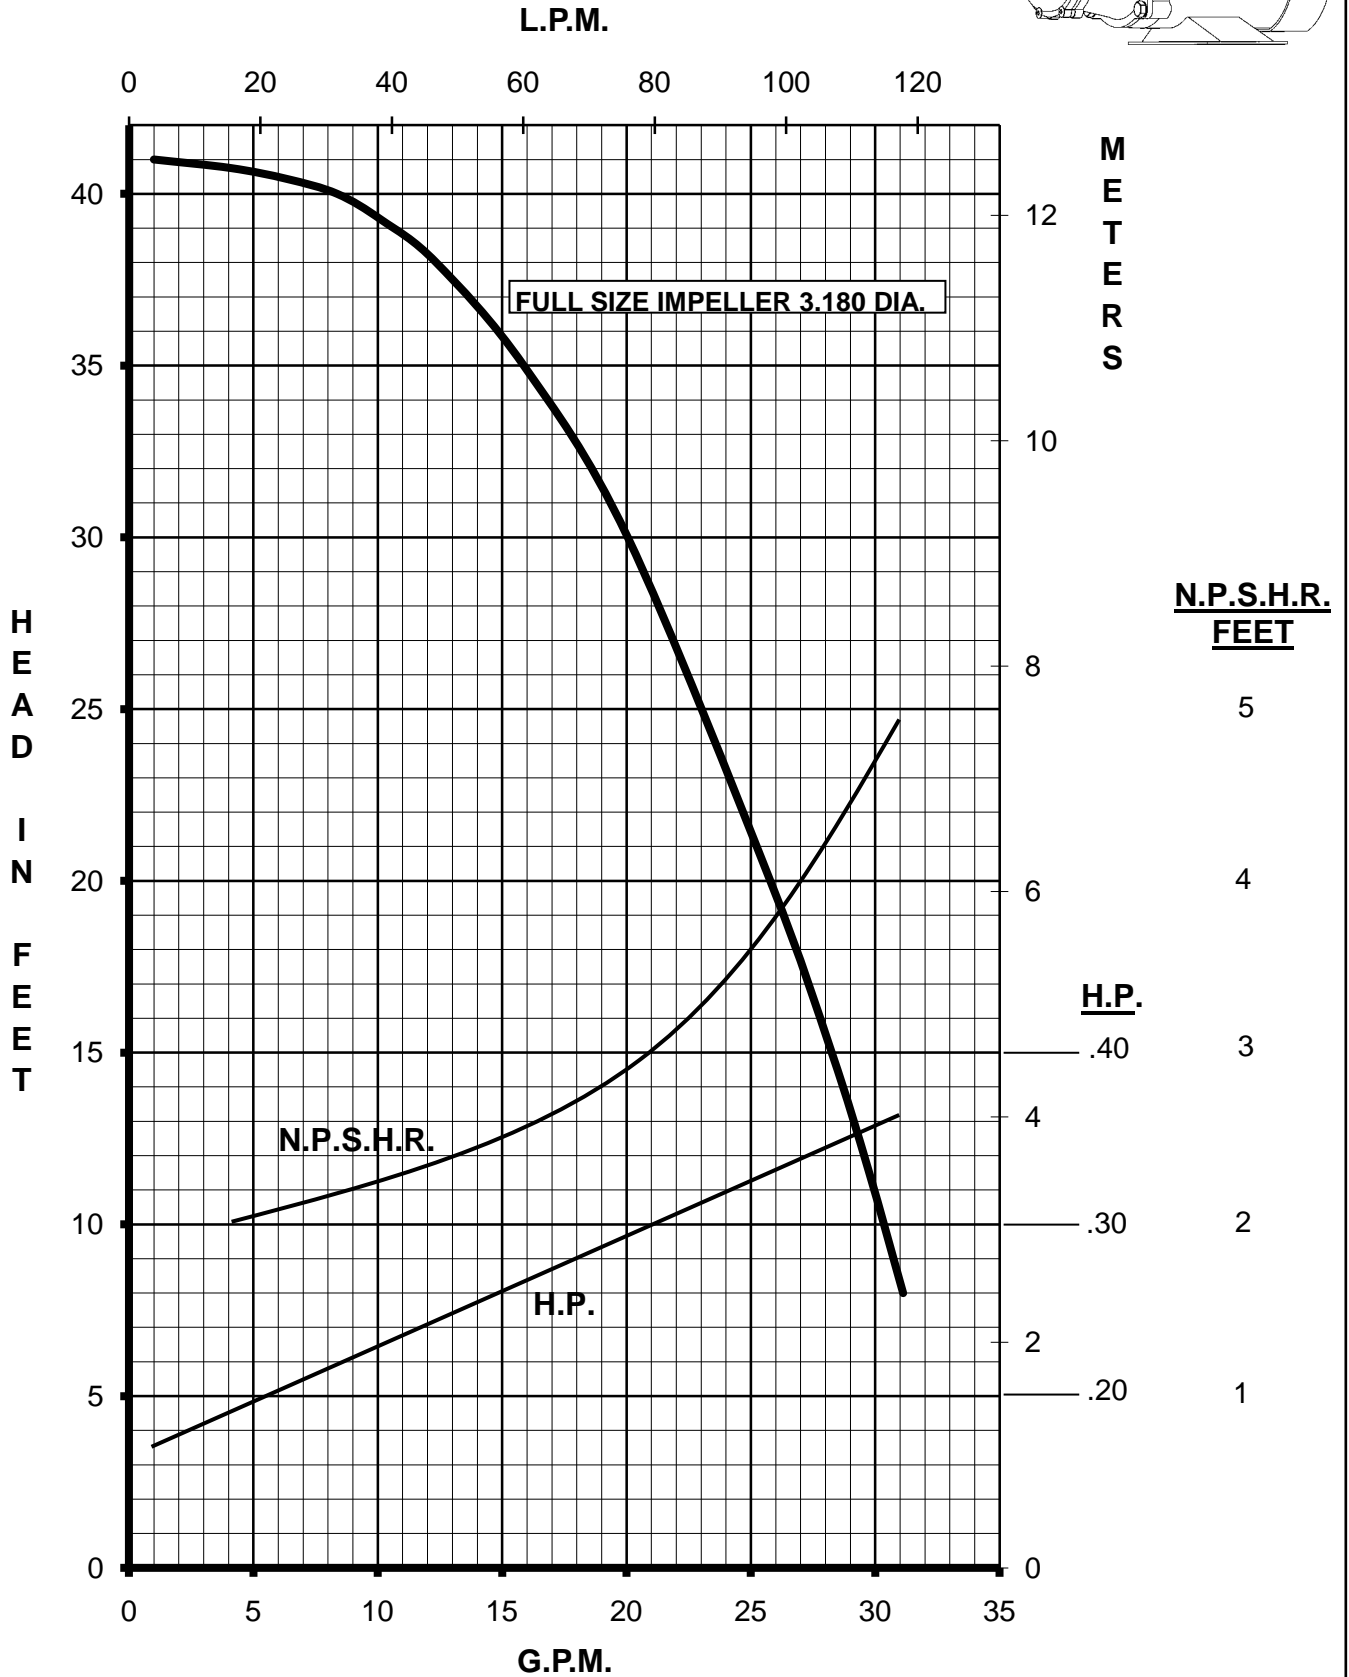

MARCH PUMPS

TE-5.5C-MD, TE-5.5K-MD 1PH, 3PH 60HZ

L.P.M.

MARCH PUMPS

TE-5.5C-MD, TE-5.5K-MD
FULL SIZE IMPELLER 3.180 DIA.
1PH, 3PH 60HZ

MARCH PUMPS

TE-5.5C-MD, TE-5.5K-MD
TRIM IMPELLER 3.062 DIA.
1PH, 3PH 60HZ

MARCH PUMPS

TE-5.5C-MD, TE-5.5K-MD
TRIM IMPELLER 2.937 DIA.
1PH, 3PH 60HZ

MARCH PUMPS

TE-5.5C-MD, TE-5.5K-MD
TRIM IMPELLER 2.812 DIA.
1PH, 3PH 60HZ

MARCH PUMPS

TE-5.5C-MD, TE-5.5K-MD
TRIM IMPELLER 2.687 DIA.
1PH, 3PH 60HZ

L.P.M.

MARCH PUMPS

TE-5.5C-MD, TE-5.5K-MD
TRIM IMPELLER 2.562 DIA.
1PH, 3PH 60HZ

L.P.M.

MARCH PUMPS

TE-5.5C-MD, TE-5.5K-MD
TRIM IMPELLER 2.437 DIA.
1PH, 3PH 60HZ

L.P.M.

MARCH PUMPS

TE-5.5C-MD, TE-5.5K-MD
TRIM IMPELLER 2.375 DIA.
1PH, 3PH 60HZ

L.P.M.