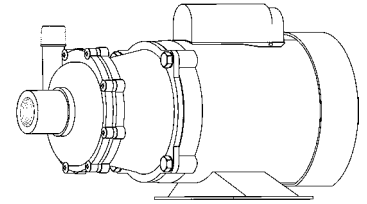

MARCH PUMPS

TE-5.5C-MD, TE-5.5K-MD 1PH, 3PH 60HZ

L.P.M.

MARCH PUMPS

TE-5.5C-MD, TE-5.5K-MD
FULL SIZE IMPELLER 3.180 DIA.
1PH, 3PH 60HZ

MARCH PUMPS

TE-5.5C-MD, TE-5.5K-MD
TRIM IMPELLER 3.062 DIA.
1PH, 3PH 60HZ

MARCH PUMPS

TE-5.5C-MD, TE-5.5K-MD
TRIM IMPELLER 2.937 DIA.
1PH, 3PH 60HZ

MARCH PUMPS

TE-5.5C-MD, TE-5.5K-MD
TRIM IMPELLER 2.812 DIA.
1PH, 3PH 60HZ

MARCH PUMPS

TE-5.5C-MD, TE-5.5K-MD
TRIM IMPELLER 2.687 DIA.
1PH, 3PH 60HZ

L.P.M.

MARCH PUMPS

TE-5.5C-MD, TE-5.5K-MD
TRIM IMPELLER 2.562 DIA.
1PH, 3PH 60HZ

L.P.M.

MARCH PUMPS

TE-5.5C-MD, TE-5.5K-MD
TRIM IMPELLER 2.437 DIA.
1PH, 3PH 60HZ

L.P.M.

MARCH PUMPS

TE-5.5C-MD, TE-5.5K-MD
TRIM IMPELLER 2.375 DIA.
1PH, 3PH 60HZ

L.P.M.