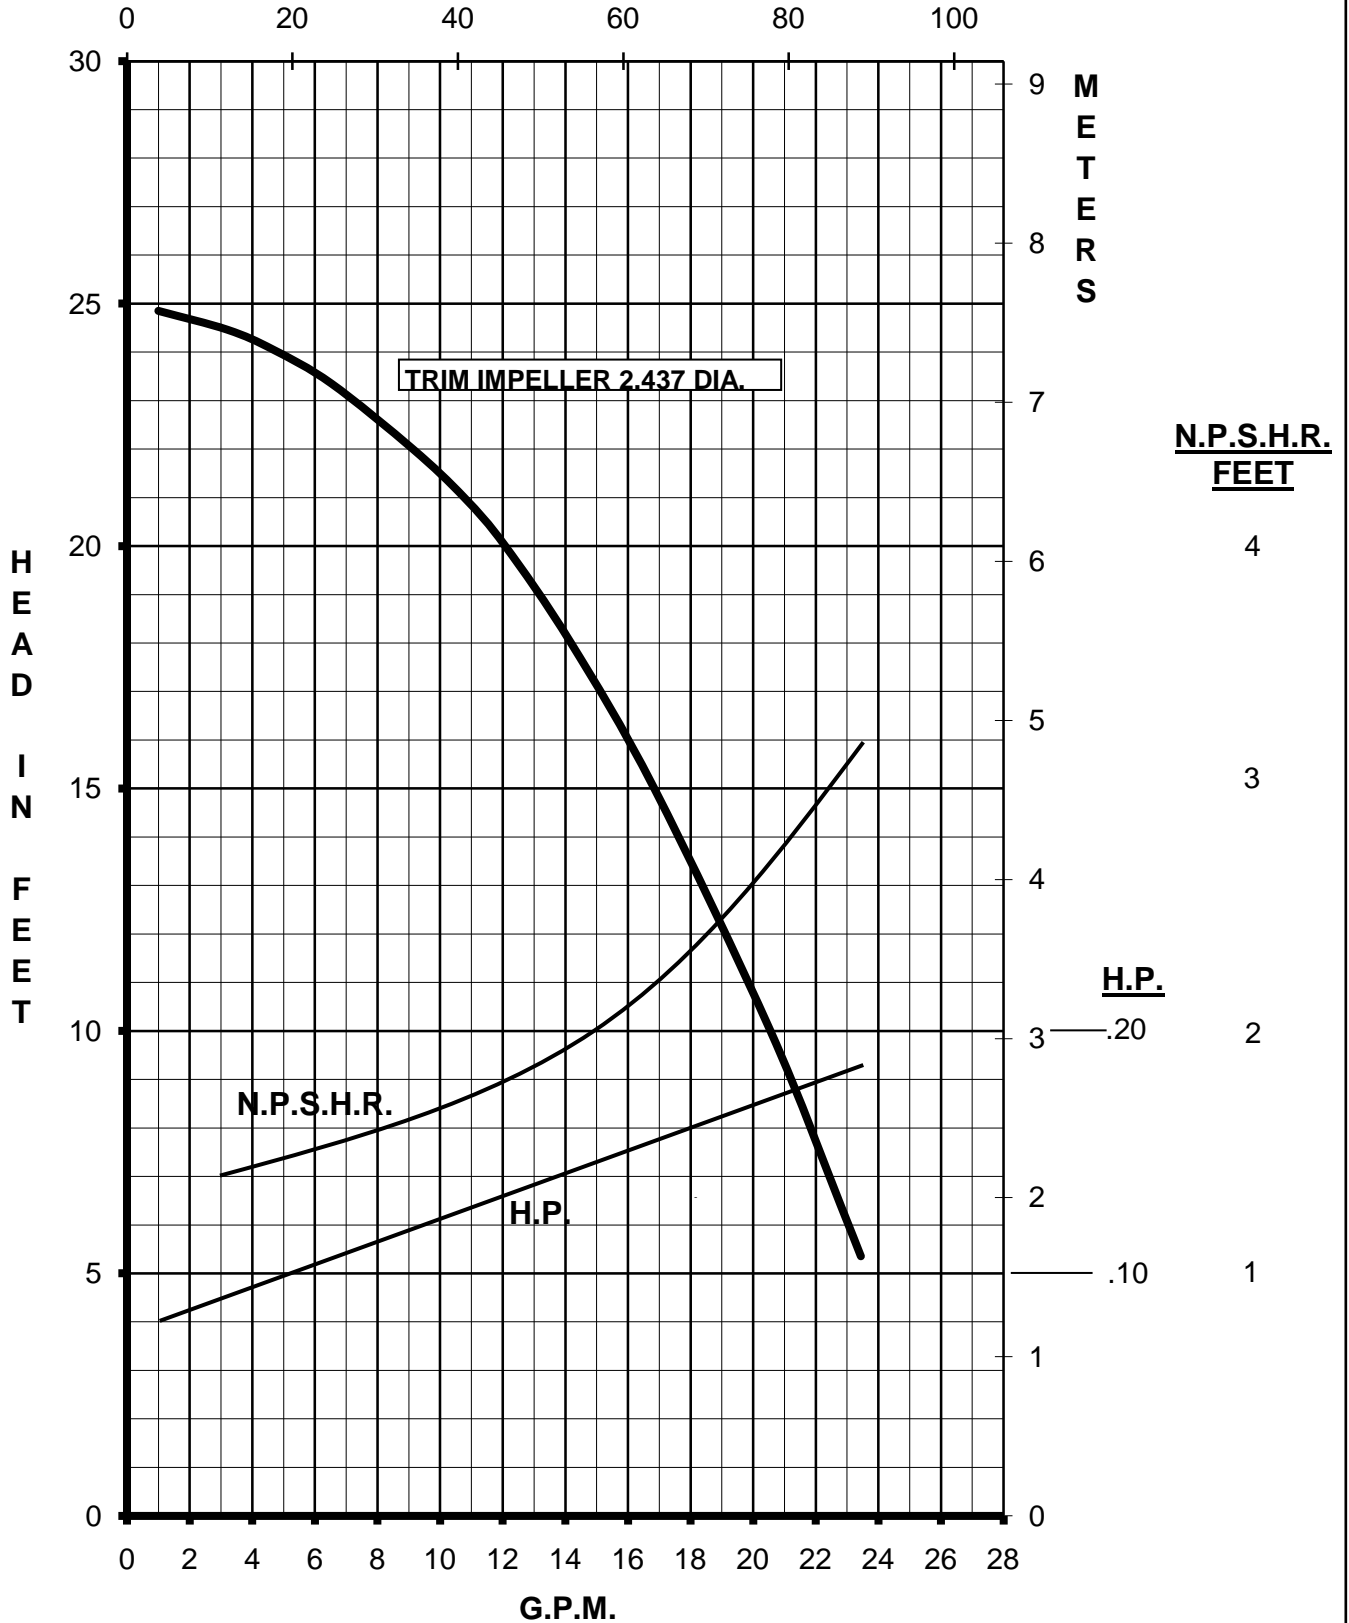

MARCH PUMPS

TE-5.5C-MD, TE-5.5K-MD 1PH, 3PH 60HZ

L.P.M.

MARCH PUMPS

TE-5.5C-MD, TE-5.5K-MD
FULL SIZE IMPELLER 3.180 DIA.
1PH, 3PH 60HZ

MARCH PUMPS

TE-5.5C-MD, TE-5.5K-MD
TRIM IMPELLER 3.062 DIA.
1PH, 3PH 60HZ

MARCH PUMPS

TE-5.5C-MD, TE-5.5K-MD
TRIM IMPELLER 2.937 DIA.
1PH, 3PH 60HZ

MARCH PUMPS

TE-5.5C-MD, TE-5.5K-MD
TRIM IMPELLER 2.812 DIA.
1PH, 3PH 60HZ

MARCH PUMPS

TE-5.5C-MD, TE-5.5K-MD
TRIM IMPELLER 2.687 DIA.
1PH, 3PH 60HZ

L.P.M.

MARCH PUMPS

TE-5.5C-MD, TE-5.5K-MD
TRIM IMPELLER 2.562 DIA.
1PH, 3PH 60HZ

L.P.M.

MARCH PUMPS

TE-5.5C-MD, TE-5.5K-MD
TRIM IMPELLER 2.437 DIA.
1PH, 3PH 60HZ

L.P.M.

MARCH PUMPS

TE-5.5C-MD, TE-5.5K-MD
TRIM IMPELLER 2.375 DIA.
1PH, 3PH 60HZ

L.P.M.