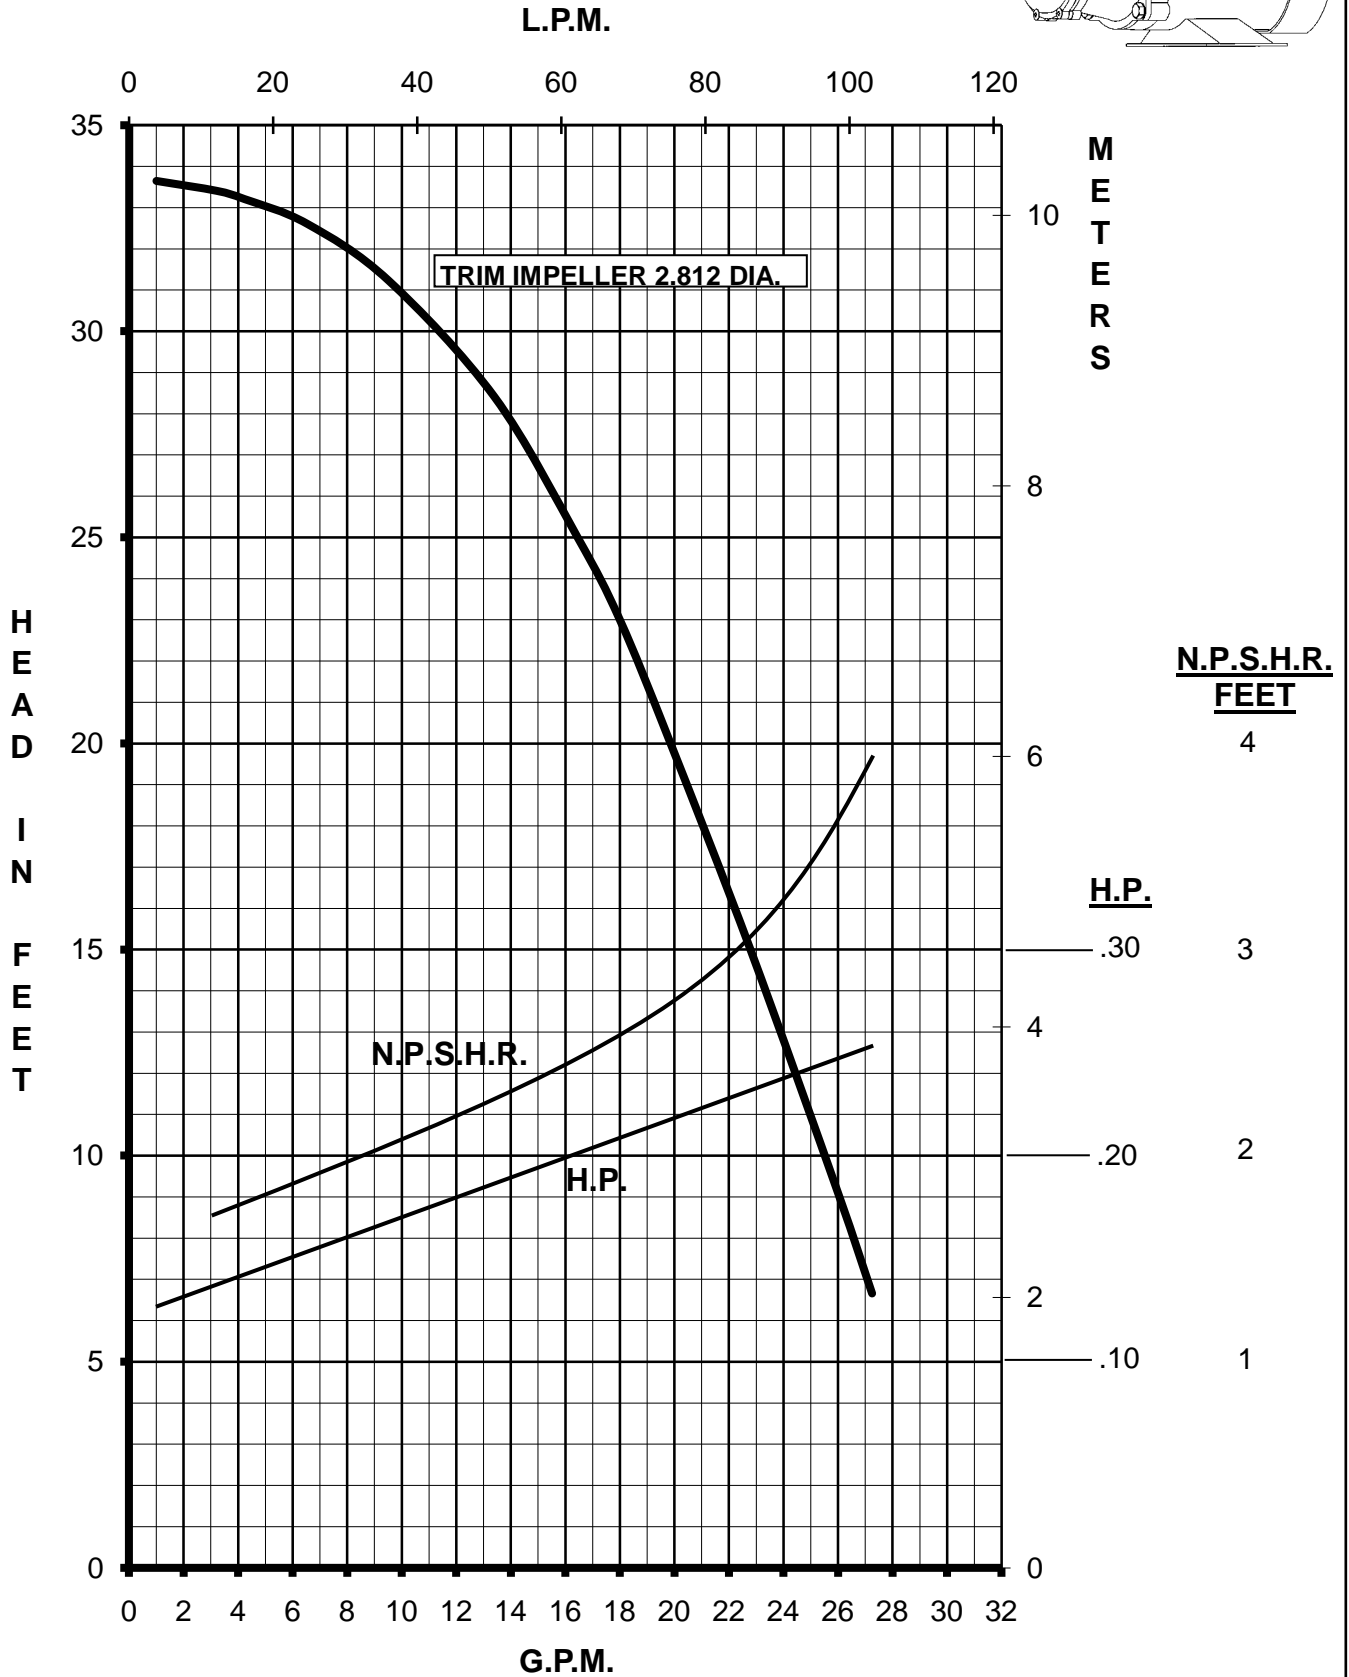

MARCH PUMPS

TE-5.5C-MD, TE-5.5K-MD 1PH, 3PH 60HZ

L.P.M.

MARCH PUMPS

TE-5.5C-MD, TE-5.5K-MD
FULL SIZE IMPELLER 3.180 DIA.
1PH, 3PH 60HZ

MARCH PUMPS

TE-5.5C-MD, TE-5.5K-MD
TRIM IMPELLER 3.062 DIA.
1PH, 3PH 60HZ

MARCH PUMPS

TE-5.5C-MD, TE-5.5K-MD
TRIM IMPELLER 2.937 DIA.
1PH, 3PH 60HZ

MARCH PUMPS

TE-5.5C-MD, TE-5.5K-MD
TRIM IMPELLER 2.812 DIA.
1PH, 3PH 60HZ

MARCH PUMPS

TE-5.5C-MD, TE-5.5K-MD
TRIM IMPELLER 2.687 DIA.
1PH, 3PH 60HZ

L.P.M.

MARCH PUMPS

TE-5.5C-MD, TE-5.5K-MD
TRIM IMPELLER 2.562 DIA.
1PH, 3PH 60HZ

L.P.M.

MARCH PUMPS

TE-5.5C-MD, TE-5.5K-MD
TRIM IMPELLER 2.437 DIA.
1PH, 3PH 60HZ

L.P.M.

MARCH PUMPS

TE-5.5C-MD, TE-5.5K-MD
TRIM IMPELLER 2.375 DIA.
1PH, 3PH 60HZ

L.P.M.