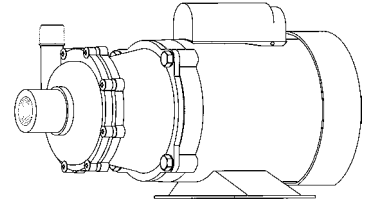

MARCH PUMPS

TE-5.5C-MD, TE-5.5K-MD
TRIM IMPELLER 2.937 DIA.
1PH, 3PH 60HZ

MARCH PUMPS

TE-5.5C-MD, TE-5.5K-MD
TRIM IMPELLER 2.812 DIA.
1PH, 3PH 60HZ

MARCH PUMPS

TE-5.5C-MD, TE-5.5K-MD
TRIM IMPELLER 2.687 DIA.
1PH, 3PH 60HZ

L.P.M.

MARCH PUMPS

TE-5.5C-MD, TE-5.5K-MD
TRIM IMPELLER 2.562 DIA.
1PH, 3PH 60HZ

L.P.M.

MARCH PUMPS

TE-5.5C-MD, TE-5.5K-MD
TRIM IMPELLER 2.437 DIA.
1PH, 3PH 60HZ

L.P.M.

MARCH PUMPS

TE-5.5C-MD, TE-5.5K-MD
TRIM IMPELLER 2.375 DIA.
1PH, 3PH 60HZ

L.P.M.