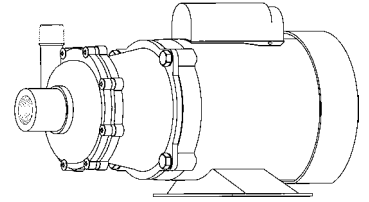

MARCH PUMPS

TE-5.5C-MD, TE-5.5K-MD 1PH, 3PH 60HZ

L.P.M.

MARCH PUMPS

TE-5.5C-MD, TE-5.5K-MD
FULL SIZE IMPELLER 3.180 DIA.
1PH, 3PH 60HZ

MARCH PUMPS

TE-5.5C-MD, TE-5.5K-MD
TRIM IMPELLER 3.062 DIA.
1PH, 3PH 60HZ

MARCH PUMPS

TE-5.5C-MD, TE-5.5K-MD
TRIM IMPELLER 2.937 DIA.
1PH, 3PH 60HZ

MARCH PUMPS

TE-5.5C-MD, TE-5.5K-MD
TRIM IMPELLER 2.812 DIA.
1PH, 3PH 60HZ

MARCH PUMPS

TE-5.5C-MD, TE-5.5K-MD
TRIM IMPELLER 2.687 DIA.
1PH, 3PH 60HZ

L.P.M.

MARCH PUMPS

TE-5.5C-MD, TE-5.5K-MD
TRIM IMPELLER 2.562 DIA.
1PH, 3PH 60HZ

L.P.M.

MARCH PUMPS

TE-5.5C-MD, TE-5.5K-MD
TRIM IMPELLER 2.437 DIA.
1PH, 3PH 60HZ

L.P.M.

MARCH PUMPS

TE-5.5C-MD, TE-5.5K-MD
TRIM IMPELLER 2.375 DIA.
1PH, 3PH 60HZ

L.P.M.