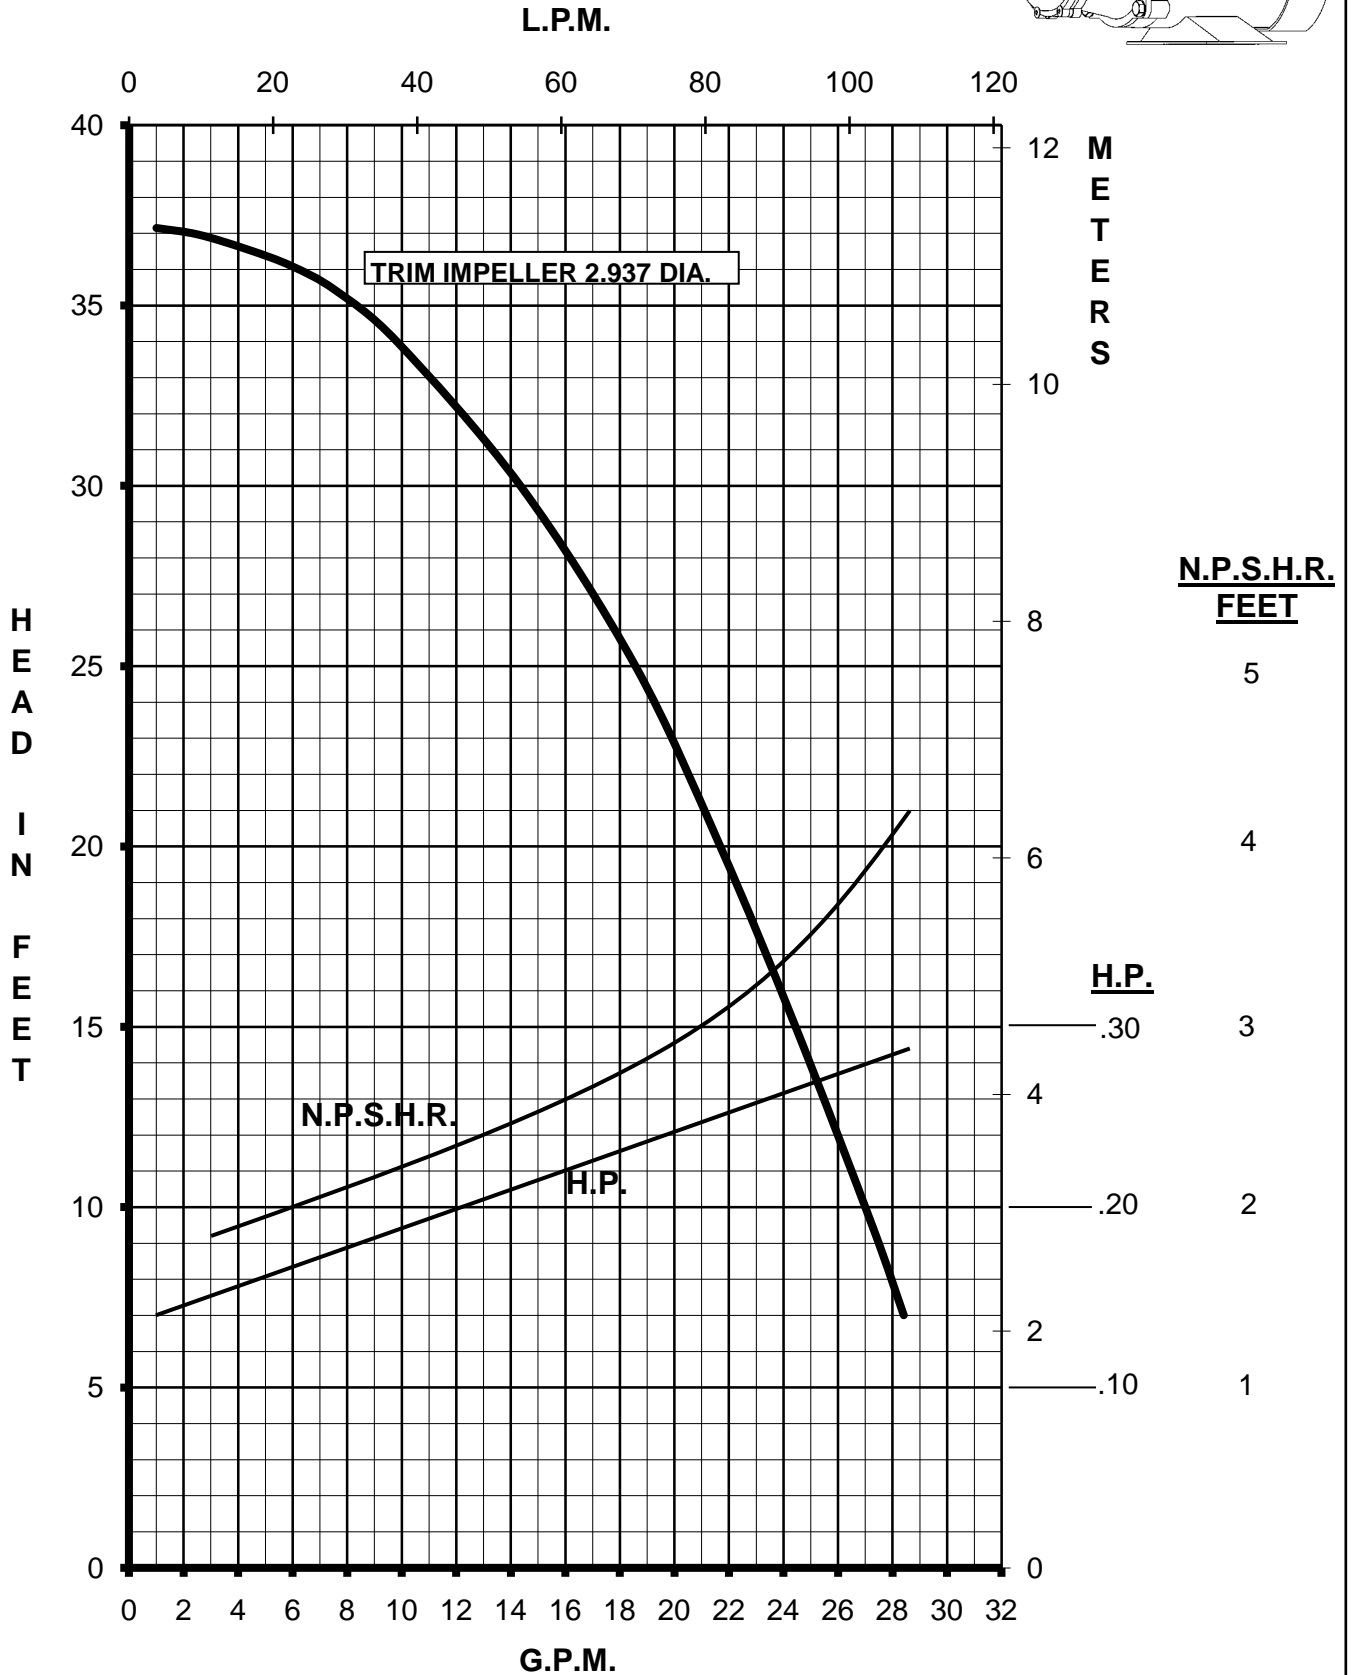

MARCH PUMPS

TE-5.5C-MD, TE-5.5K-MD 1PH, 3PH 60HZ

L.P.M.

MARCH PUMPS

TE-5.5C-MD, TE-5.5K-MD
FULL SIZE IMPELLER 3.180 DIA.
1PH, 3PH 60HZ

MARCH PUMPS

TE-5.5C-MD, TE-5.5K-MD
TRIM IMPELLER 3.062 DIA.
1PH, 3PH 60HZ

MARCH PUMPS

TE-5.5C-MD, TE-5.5K-MD
TRIM IMPELLER 2.937 DIA.
1PH, 3PH 60HZ

MARCH PUMPS

TE-5.5C-MD, TE-5.5K-MD
TRIM IMPELLER 2.812 DIA.
1PH, 3PH 60HZ

MARCH PUMPS

TE-5.5C-MD, TE-5.5K-MD
TRIM IMPELLER 2.687 DIA.
1PH, 3PH 60HZ

L.P.M.

MARCH PUMPS

TE-5.5C-MD, TE-5.5K-MD
TRIM IMPELLER 2.562 DIA.
1PH, 3PH 60HZ

L.P.M.

MARCH PUMPS

TE-5.5C-MD, TE-5.5K-MD
TRIM IMPELLER 2.437 DIA.
1PH, 3PH 60HZ

L.P.M.

MARCH PUMPS

TE-5.5C-MD, TE-5.5K-MD
TRIM IMPELLER 2.375 DIA.
1PH, 3PH 60HZ

L.P.M.