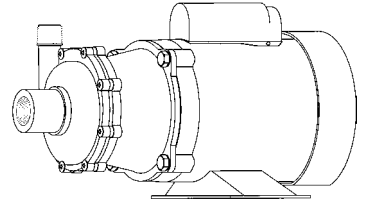

MARCH PUMPS

TE-5.5C-MD, TE-5.5K-MD
TRIM IMPELLER 2.937 DIA.
1PH, 3PH 60HZ

MARCH PUMPS

TE-5.5C-MD, TE-5.5K-MD
TRIM IMPELLER 2.812 DIA.
1PH, 3PH 60HZ

MARCH PUMPS

TE-5.5C-MD, TE-5.5K-MD
TRIM IMPELLER 2.687 DIA.
1PH, 3PH 60HZ

L.P.M.

MARCH PUMPS

TE-5.5C-MD, TE-5.5K-MD
TRIM IMPELLER 2.562 DIA.
1PH, 3PH 60HZ

L.P.M.

MARCH PUMPS

TE-5.5C-MD, TE-5.5K-MD
TRIM IMPELLER 2.437 DIA.
1PH, 3PH 60HZ

L.P.M.

MARCH PUMPS

TE-5.5C-MD, TE-5.5K-MD
TRIM IMPELLER 2.375 DIA.
1PH, 3PH 60HZ

L.P.M.