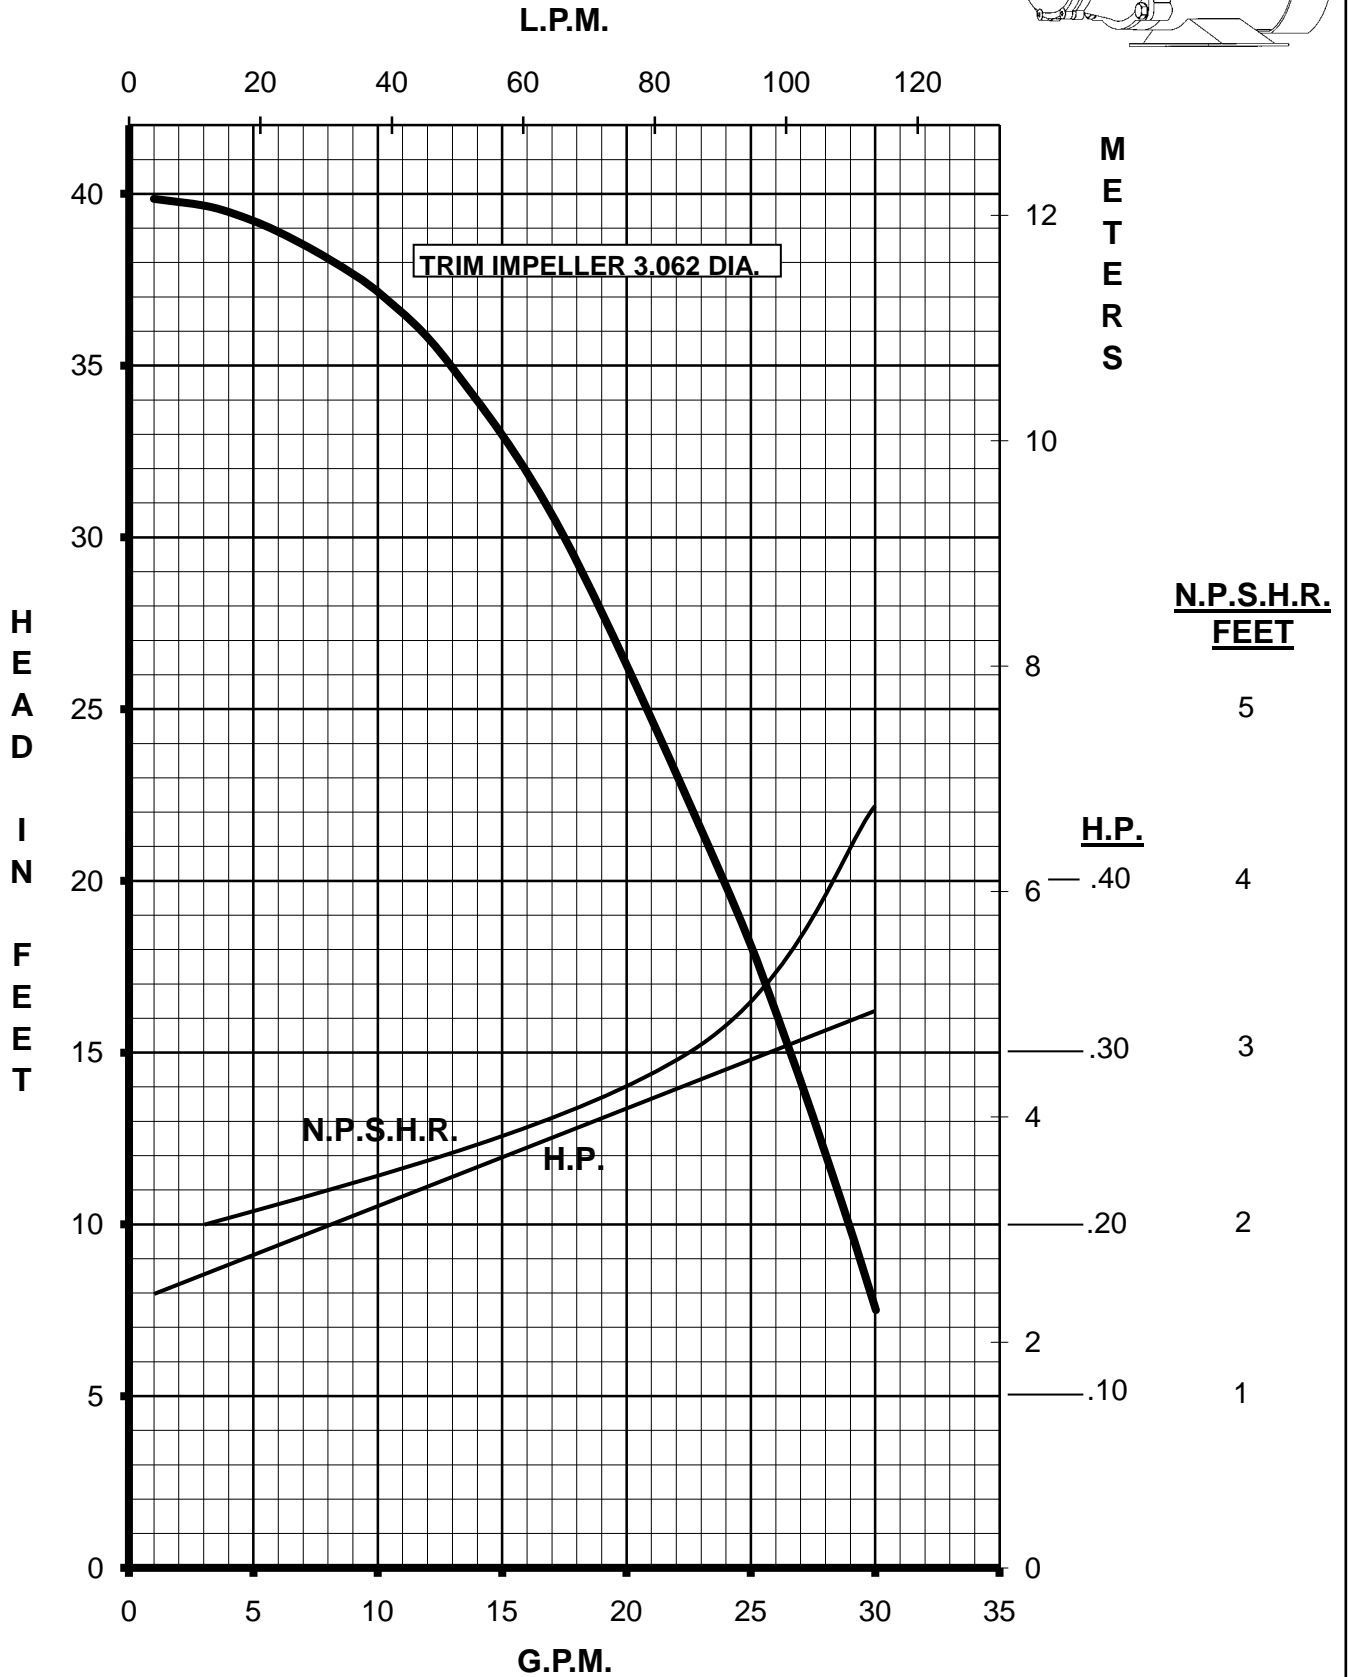

MARCH PUMPS

TE-5.5C-MD, TE-5.5K-MD 1PH, 3PH 60HZ

L.P.M.

MARCH PUMPS

TE-5.5C-MD, TE-5.5K-MD
FULL SIZE IMPELLER 3.180 DIA.
1PH, 3PH 60HZ

MARCH PUMPS

TE-5.5C-MD, TE-5.5K-MD
TRIM IMPELLER 3.062 DIA.
1PH, 3PH 60HZ

MARCH PUMPS

TE-5.5C-MD, TE-5.5K-MD
TRIM IMPELLER 2.937 DIA.
1PH, 3PH 60HZ

MARCH PUMPS

TE-5.5C-MD, TE-5.5K-MD
TRIM IMPELLER 2.812 DIA.
1PH, 3PH 60HZ

MARCH PUMPS

TE-5.5C-MD, TE-5.5K-MD
TRIM IMPELLER 2.687 DIA.
1PH, 3PH 60HZ

L.P.M.

MARCH PUMPS

TE-5.5C-MD, TE-5.5K-MD
TRIM IMPELLER 2.562 DIA.
1PH, 3PH 60HZ

L.P.M.

MARCH PUMPS

TE-5.5C-MD, TE-5.5K-MD
TRIM IMPELLER 2.437 DIA.
1PH, 3PH 60HZ

L.P.M.

MARCH PUMPS

TE-5.5C-MD, TE-5.5K-MD
TRIM IMPELLER 2.375 DIA.
1PH, 3PH 60HZ

L.P.M.