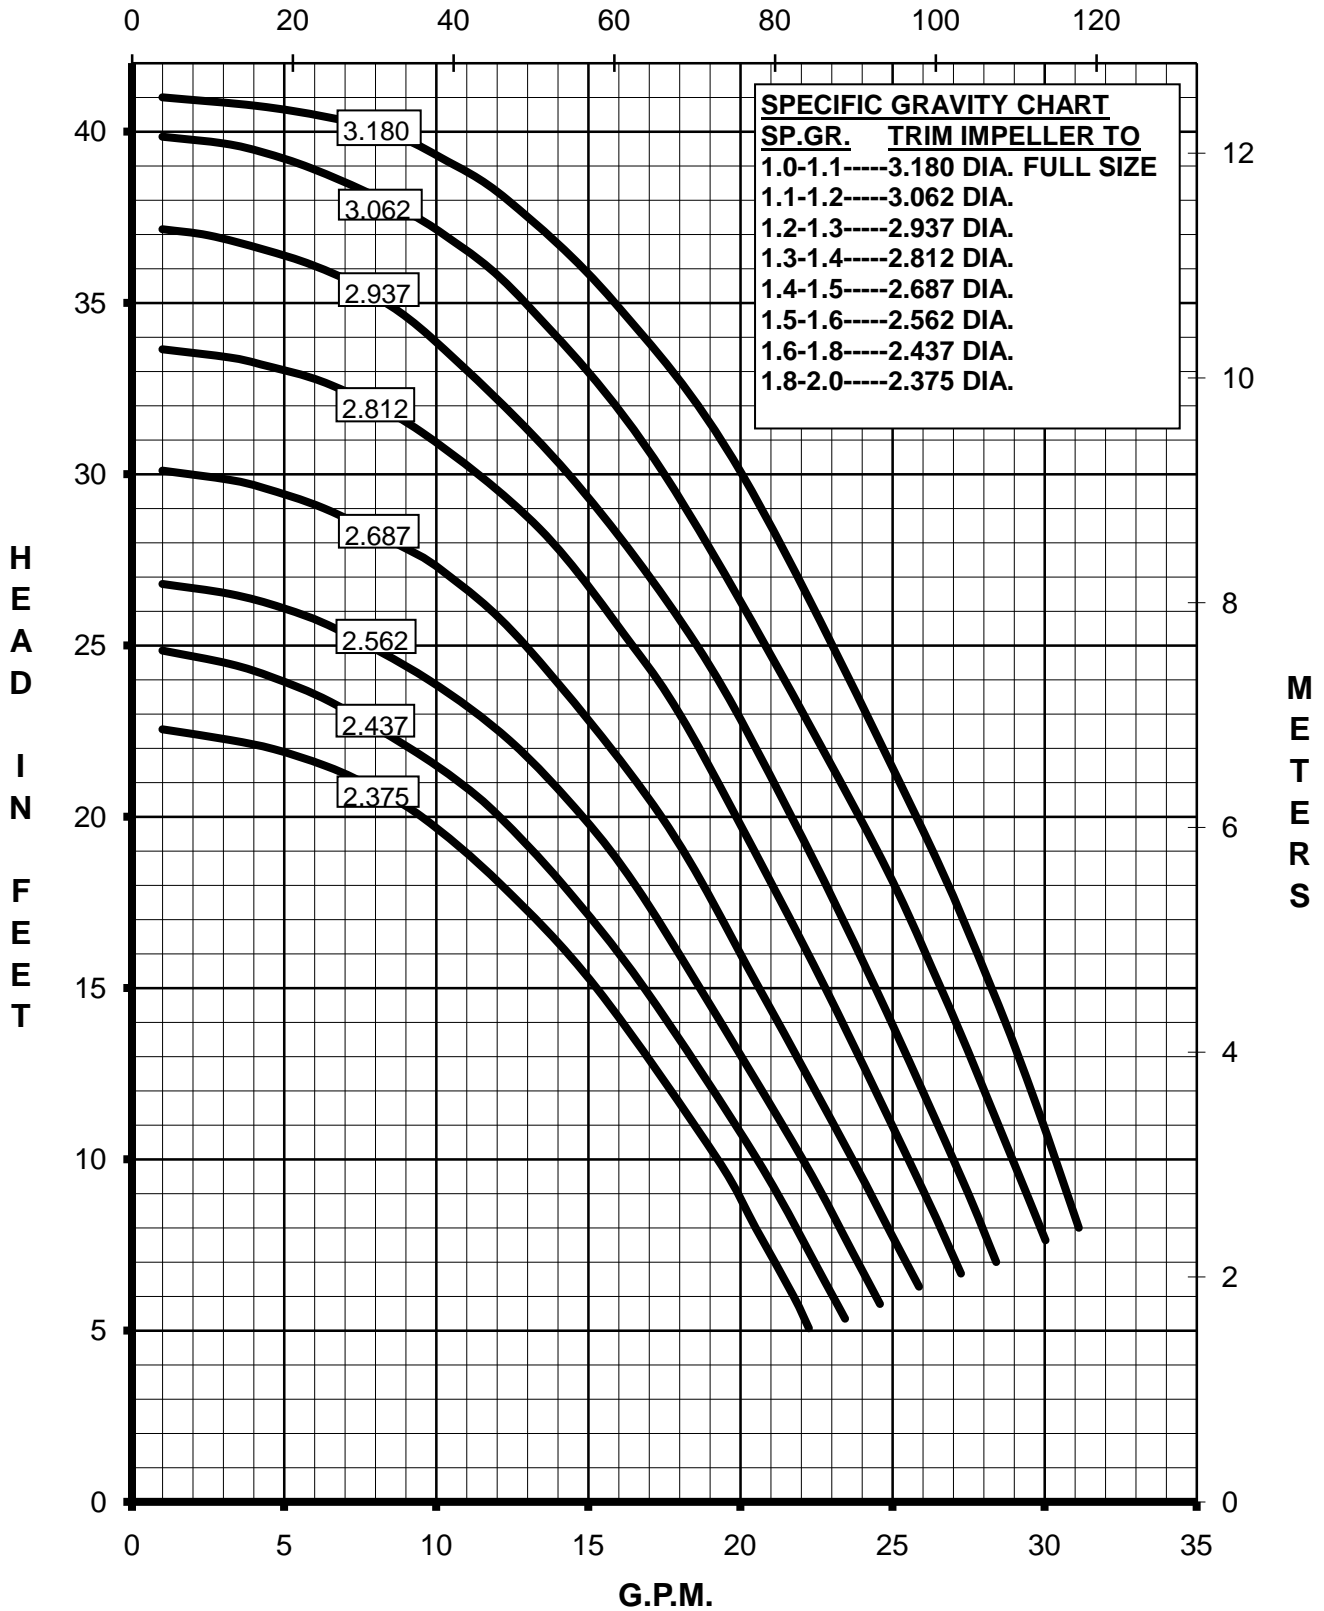

MARCH PUMPS

TE-5.5C-MD, TE-5.5K-MD 1PH, 3PH 60HZ

L.P.M.

MARCH PUMPS

TE-5.5C-MD, TE-5.5K-MD
FULL SIZE IMPELLER 3.180 DIA.
1PH, 3PH 60HZ

MARCH PUMPS

TE-5.5C-MD, TE-5.5K-MD
TRIM IMPELLER 3.062 DIA.
1PH, 3PH 60HZ

MARCH PUMPS

TE-5.5C-MD, TE-5.5K-MD
TRIM IMPELLER 2.937 DIA.
1PH, 3PH 60HZ

MARCH PUMPS

TE-5.5C-MD, TE-5.5K-MD
TRIM IMPELLER 2.812 DIA.
1PH, 3PH 60HZ

MARCH PUMPS

TE-5.5C-MD, TE-5.5K-MD
TRIM IMPELLER 2.687 DIA.
1PH, 3PH 60HZ

L.P.M.

MARCH PUMPS

TE-5.5C-MD, TE-5.5K-MD
TRIM IMPELLER 2.562 DIA.
1PH, 3PH 60HZ

L.P.M.

MARCH PUMPS

TE-5.5C-MD, TE-5.5K-MD
TRIM IMPELLER 2.437 DIA.
1PH, 3PH 60HZ

L.P.M.

MARCH PUMPS

TE-5.5C-MD, TE-5.5K-MD
TRIM IMPELLER 2.375 DIA.
1PH, 3PH 60HZ

L.P.M.