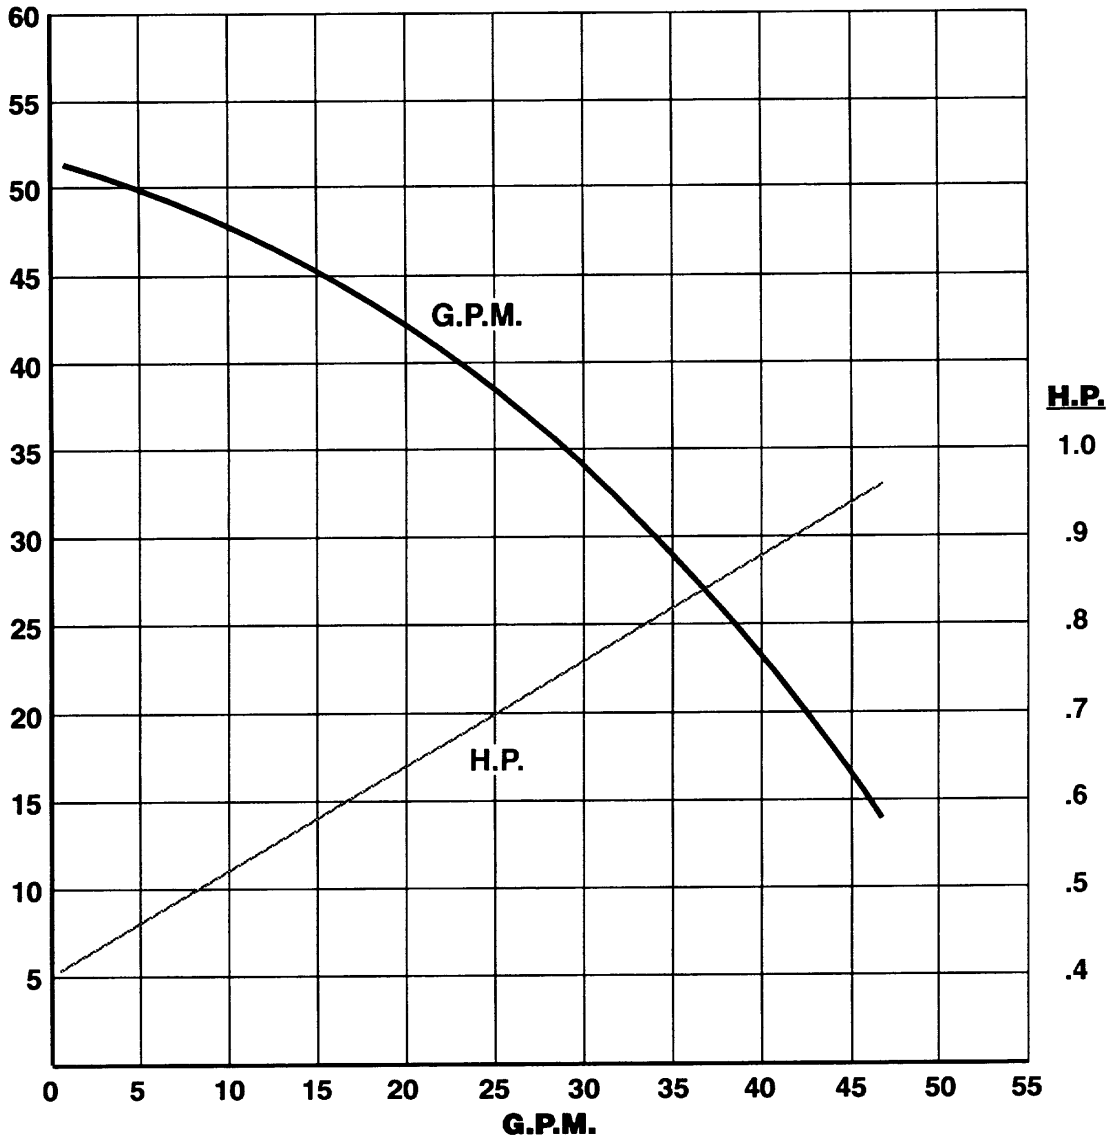

HEAD IN FEET