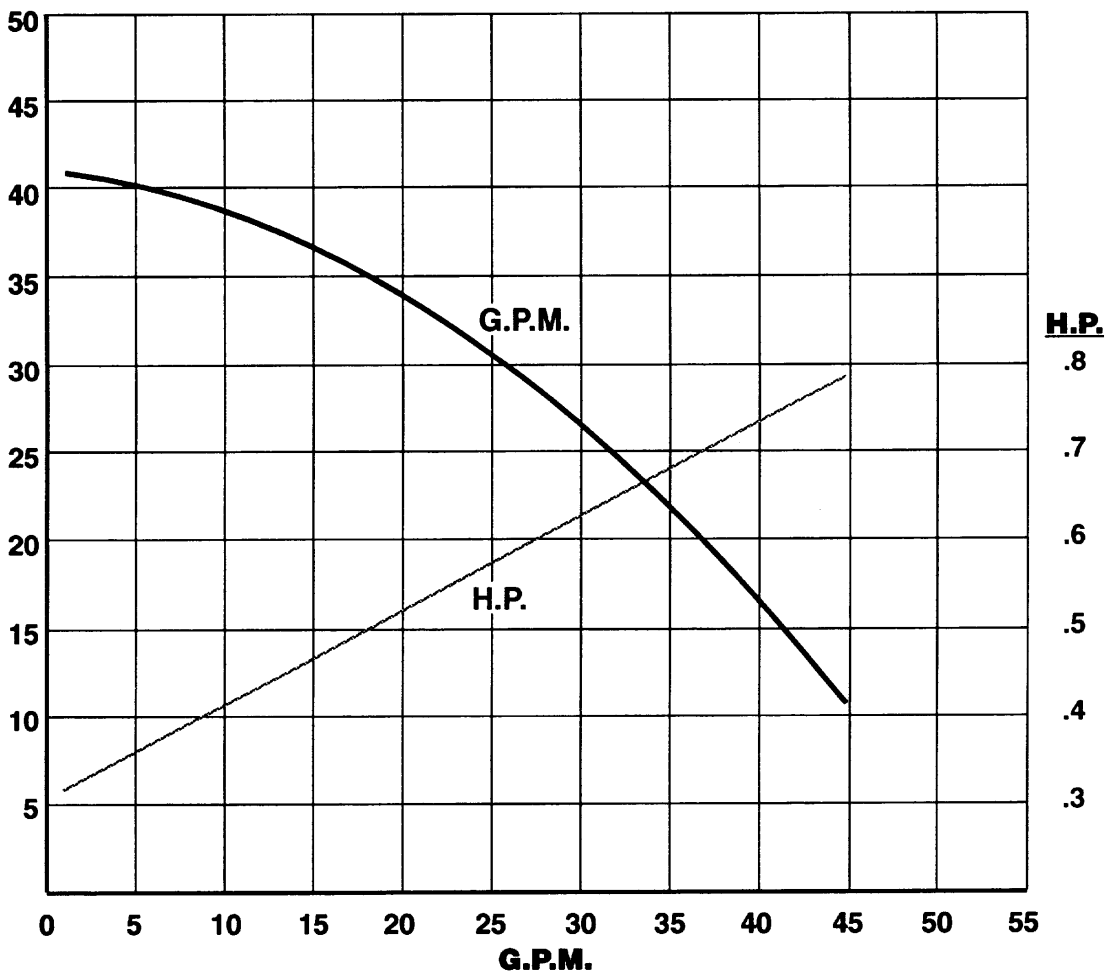

SP-TE-7P/7K-MD

MOTOR: MARATHON
0155-0185-1000
230V. 60HZ.
SINGLE PHASE

HEAD IN FEET

SP-TE-7P/7K-MD

**FULL SIZE IMPELLER
(3.750" DIA.)**

**MOTOR: MARATHON
0155-0186-1000
230V. 60HZ.
3 PHASE**

HEAD IN FEET

SP-TE-7P/7K-MD

TRIM IMPELLER
(3.625" DIA.)

MOTOR: MARATHON
0155-0185-1000
230V. 60HZ.
SINGLE PHASE

HEAD IN FEET

SP-TE-7P/7K-MD

TRIM IMPELLER
(3.500" DIA.)

MOTOR: MARATHON
0155-0185-1000
230V. 60HZ.
SINGLE PHASE

HEAD IN FEET

SP-TE-7P/7K-MD
TRIM IMPELLER
(3.375" DIA.)

MOTOR: MARATHON
0155-0185-1000
230V. 60HZ.
SINGLE PHASE

HEAD IN FEET

SP-TE-7P/7K-MD

TRIM IMPELLER
(3.25" DIA.)

MOTOR: MARATHON
0155-0185-1000
230V. 60HZ.
SINGLE PHASE