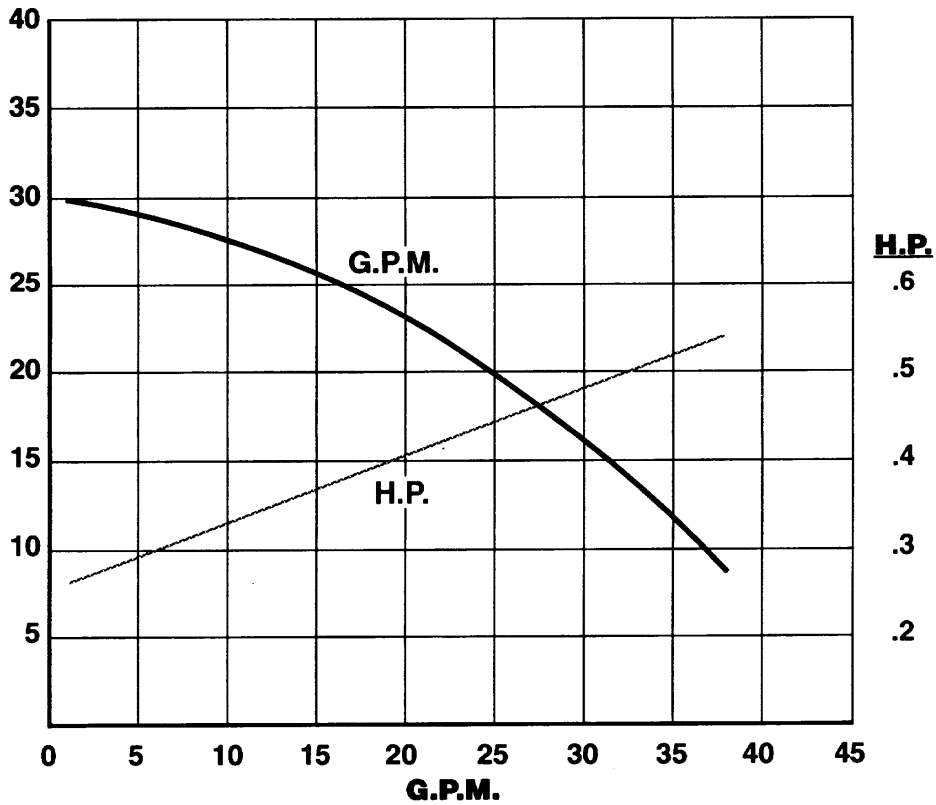

HEAD IN FEET