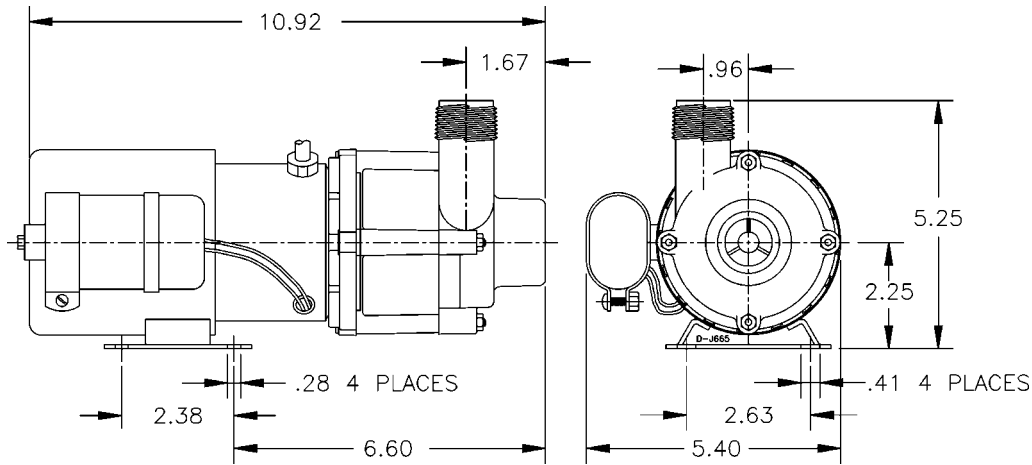

Little Giant Pump Co.

TE-4-MDX-SC

NOTE: Designs and dimensions may vary for various reasons (i.e. type of motor). This information should be used as general guide rather than an unqualified guarantee. Specifications are subject to change without prior notice.

Specifications

Model No.	Item No.	Intake	Discharge	Listing(s)	HP	Volts	Hertz	Amps	Watts	Performance (GPH @ Head)					Shut Off		Pwr. Cord (ft)	Weight (Lbs.)
										1'	3'	6'	9'	15'	Feet	PSI		
TE-4-MDX-SC	582515	1" FNPT	1" MNPT	UR/C-CSA	1/10	230	50/60	0.6	145	1370	1265	1125	950	500	17.3	7.5	6	10.30