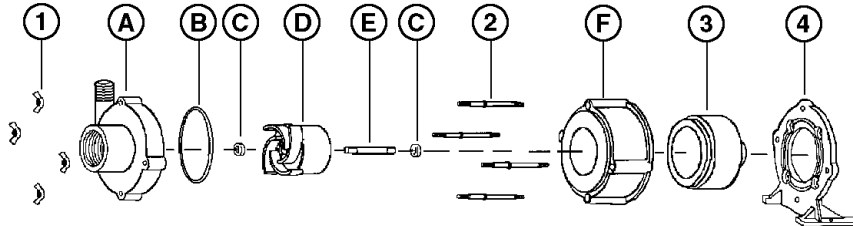

Specifications

Model No.	Item No.	Intake	Discharge	Listing(s)	HP	Volts	Hertz	Amps	Watts	Performance (GPH @ Head)					Shut Off		Pwr. Cord (ft)	Weight (Lbs.)
										1'	3'	6'	9'	15'	Feet	PSI		
TE-4-MDX-SC	582515	1" FNPT	1" MNPT	UR/C-CSA	1/10	230	50/60	0.6	145	1370	1265	1125	950	500	17.3	7.5	6	10.30

Replacement Parts

ITEM	PART NO.	DESCRIPTION
A	182012	Volute
B	924007	O-Ring
C	921077	Thrust Washer
D	182153	Impeller
E	180057	Shaft
F	182005	Housing
1	920020	Nut
2	911403	Stud, Collared
3	183602	Drive Magnet
4	180037	Mtg. Bracket