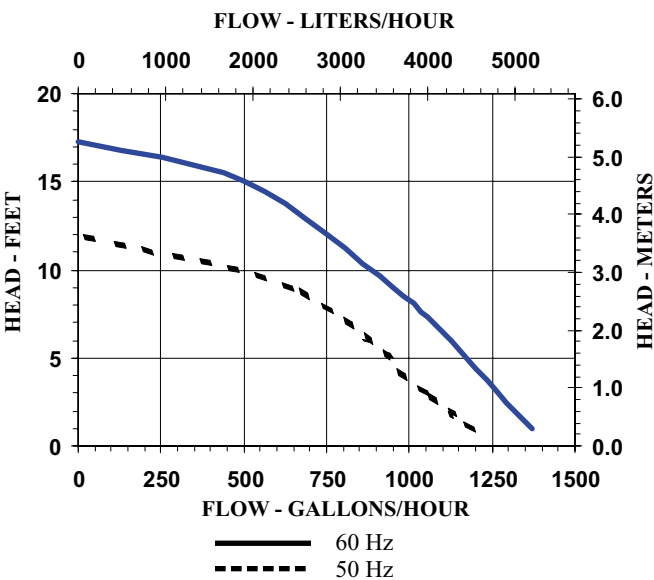

Replacement Parts

ITEM	PART NO.	DESCRIPTION
A	182012	Volute
B	924007	O-Ring
C	921077	Thrust Washer
D	182153	Impeller
E	180057	Shaft
F	182005	Housing
1	920020	Nut
2	911403	Stud, Collared
3	183602	Drive Magnet
4	180037	Mtg. Bracket

Note: Parts A-F Contact Fluid.

Little Giant Pump Co.
PO Box 12010
Okla. City, OK 73157
Phone: 405.947.2511
Fax: 405.228.1550
www.LittleGiantPump.com