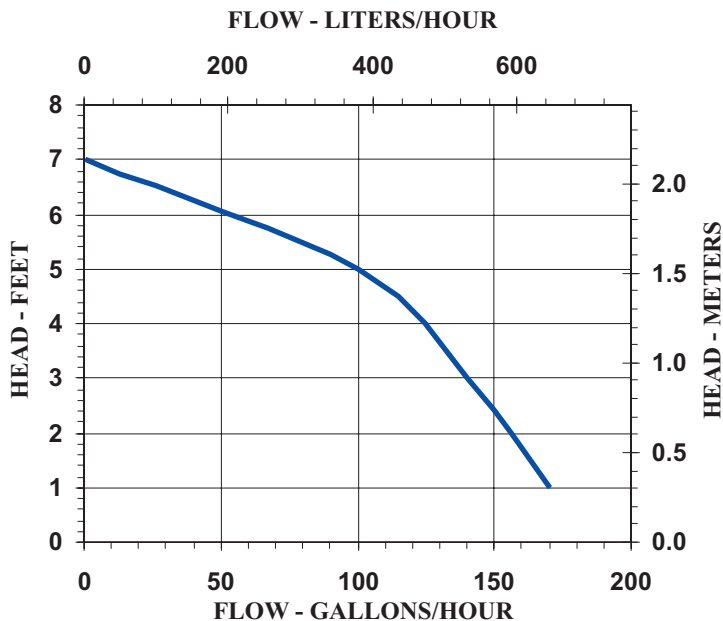

Replacement Parts

Volute	101375
Impeller	118441
Screen	118901
Gasket	101604

Little Giant Pump Co.
PO Box 12010
Okla. City, OK 73157
Phone: 405.947.2511
Fax: 405.228.1550
www.LittleGiantPump.com