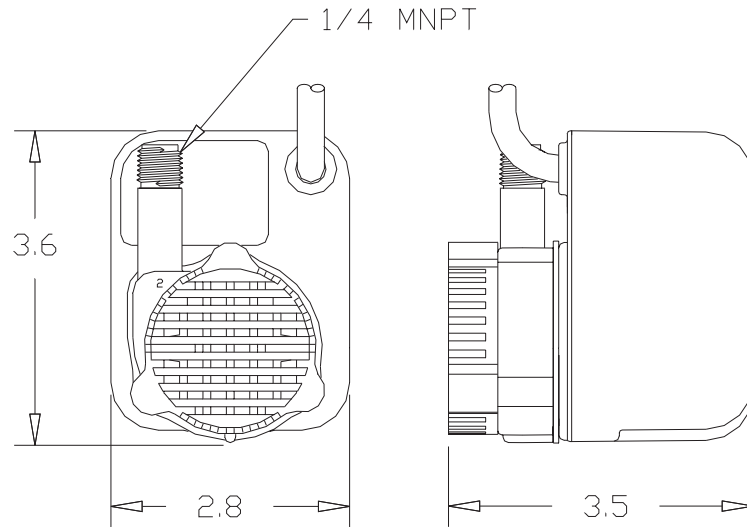

Little Giant Pump Co.

PE-1 SERIES

Specifications

Model No.	Item No.	Discharge Size	Listing(s)	HP	Volts	Hertz	Amps	Watts	Performance (GPH @ Head)			Shut Off		Pwr. Cord (ft)	Weight (Lbs.)
									1'	3'	5'	Feet	PSI		
PE-1	518200	1/4" MNPT	UL/CSA	1/125	115	60	0.6	36	170	140	100	7	3.0	6	3.00
PE-1H	518203	1/4" MNPT	UL/CSA	1/125	115	60	0.6	36	170	140	100	7	3.0	6	3.17