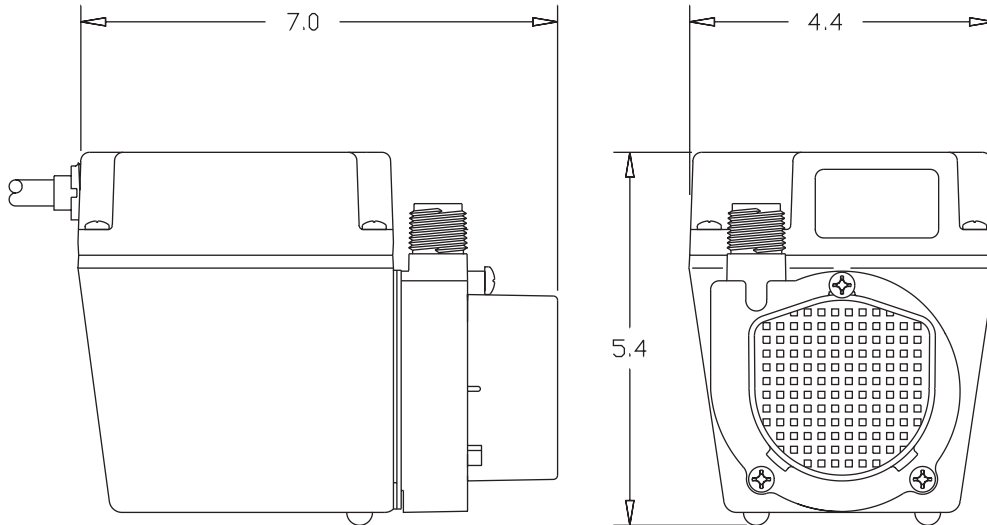

Little Giant Pump Co.

4E-34N SERIES

Specifications

Model No.	Item No.	Discharge	Intake	Listing(s)	HP	Volts	Hertz	Amps	Watts	Performance (GPH @ Head)					Shut Off		Pwr.Cord (ft)	Weight (Lbs.)
										1'	3'	5'	10'	20'	Feet	PSI		
4E-34N	504103	1/2" MNPT	3/4" FNPT	UL	1/12	115	60	3.5	210	710	690	670	580	150	23.1	10.0	6	8.50
4E-34NT	504186	1/2" MNPT	3/4" FNPT	UL/CSA	1/12	115	60	3.5	210	710	690	670	580	150	23.1	10.0	10	8.50