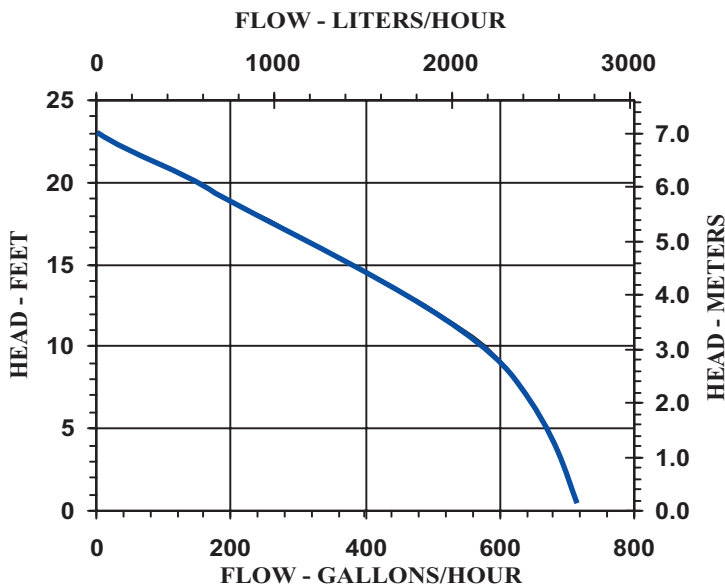

Replacement Parts

Volute	103334
Screen	102909
Impeller	104435
Gasket	103601

Little Giant Pump Co.
PO Box 12010
Okla. City, OK 73157
Phone: 405.947.2511
Fax: 405.228.1550
www.LittleGiantPump.com