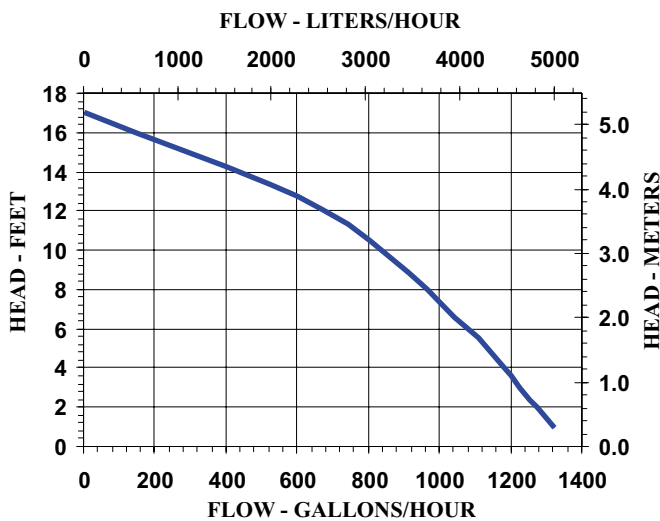

Little Giant Pump Co.

PO Box 12010
Okla. City, OK 73157

Phone: 405.947.2511
Fax: 405.228.1550

www.LittleGiantPump.com