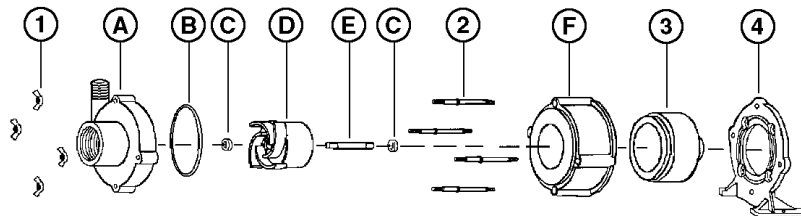

### Replacement Parts

ITEM	PART NO.	DESCRIPTION
A	182012	Volute
B	924007	O-Ring
C	921077	Thrust Washer
D	182153	Impeller
E	180057	Shaft
F	182005	Housing
1	920020	Nut
2	911403	Stud, Collared
3	183602	Drive Magnet
4	180037	Mtg. Bracket