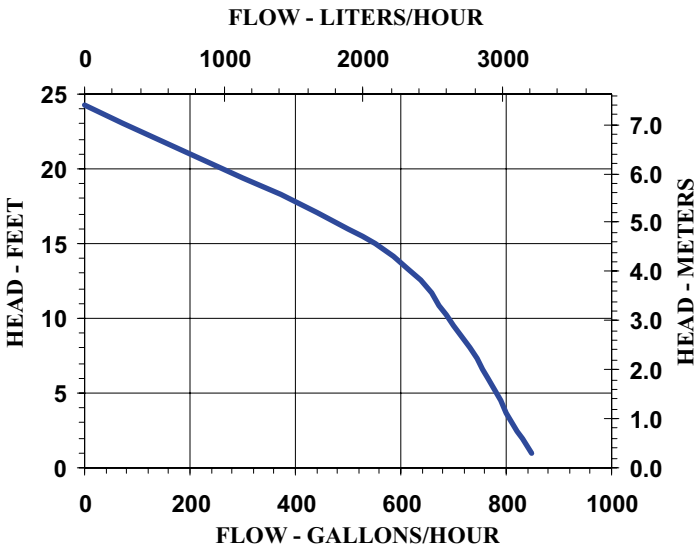

Replacement Parts

ITEM	PART NO.	DESCRIPTION
A	182010	Volute
B	924007	O-Ring
C	921077	Thrust Washer
D	183132	Impeller
E	180057	Shaft
F	182005	Housing
1	920003	Wing Nut
2	911403	Stud, Collared
3	183602	Drive Magnet
4	180037	Mtg. Bracket

Note: Parts A-F Contact Fluid.

Little Giant Pump Co.
PO Box 12010
Okla. City, OK 73157
Phone: 405.947.2511
Fax: 405.228.1550
www.LittleGiantPump.com