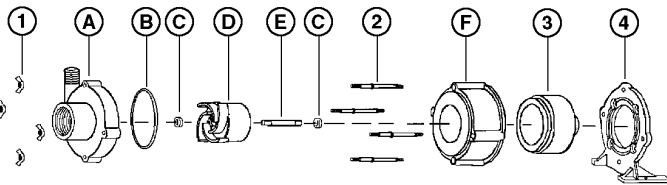

Specifications

Model No.	Item No.	Intake	Discharge	Listing(s)	HP	Volts	Hertz	Amps	Watts	Performance (GPH @ Head)					Shut Off Feet	Pwr. Cord (ft)	Weight (Lbs.)	
										1'	3'	6'	9'	15'				
4-MD-SC	582503	1" FNPT	1/2" MNPT	UR/C-CSA	1/10	115	60	1.7	185	850	810	765	710	550	24.3	10.5	6	9.00
4-MD-SC	582598	1" FNPT	1/2" MNPT												0.0	6	2.00	

Replacement Parts

ITEM	PART NO.	DESCRIPTION
A	182010	Volute
B	924007	O-Ring
C	921077	Thrust Washer
D	183132	Impeller
E	180057	Shaft
F	182005	Housing
1	920003	Wing Nut
2	911403	Stud, Collared
3	183602	Drive Magnet
4	180037	Mtg. Bracket