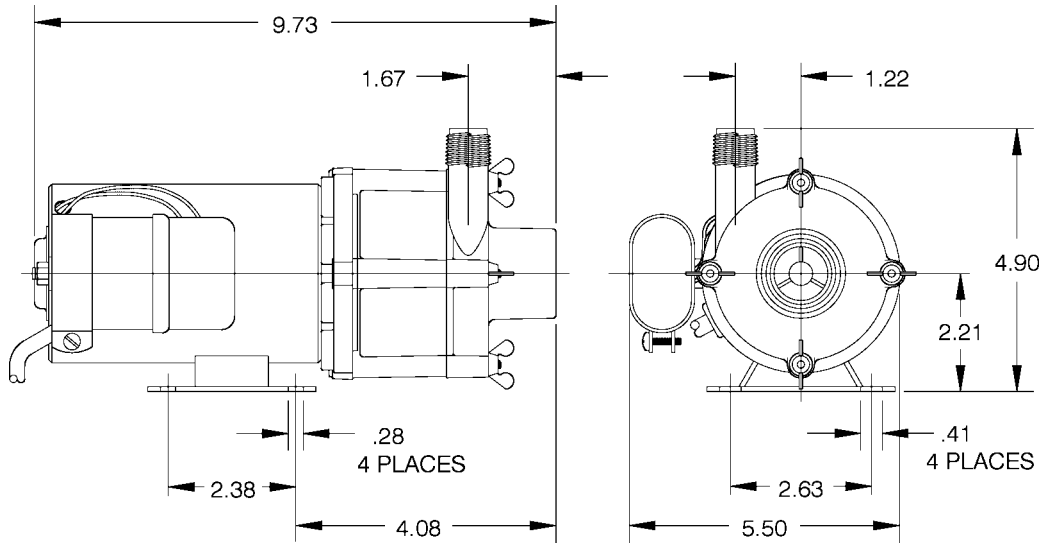

Little Giant Pump Co.

4-MD-SC

NOTE: Designs and dimensions may vary for various reasons (i.e. type of motor). This information should be used as general guide rather than an unqualified guarantee. Specifications are subject to change without prior notice.

Specifications

Model No.	Item No.	Intake	Discharge	Listing(s)	HP	Volts	Hertz	Amps	Watts	Performance (GPH @ Head)					Shut Off Feet	Pwr. Cord (ft)	Weight (Lbs.)	
										1'	3'	6'	9'	15'				
4-MD-SC	582503	1" FNPT	1/2" MNPT	UR/C-CSA	1/10	115	60	1.7	185	850	810	765	710	550	24.3	10.5	6	9.00
4-MD-SC	582598	1" FNPT	1/2" MNPT												0.0	6	2.00