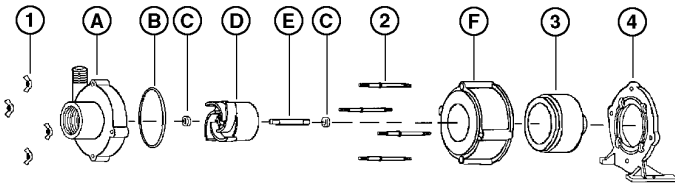

Little Giant Pump Co.

2-MDIX-SC

NOTE: Designs and dimensions may vary for various reasons (i.e. type of motor). This information should be used as general guide rather than an unqualified guarantee. Specifications are subject to change without prior notice.

Specifications

Model No.	Item No.	Intake	Discharge	Listing(s)	HP	Volts	Hertz	Amps	Watts	Performance (GPH @ Head)			Shut Off Feet	Pwr. PSI	Pwr. Cord (ft)	Weight (Lbs.)
										1'	3'	6'				
2-MDIX-SC	580509	1" FNPT	1" MNPT	UR/C-CSA	1/30	115	60	1.5	110	770	640	370	8.1	3.5	6	6.25

Replacement Parts

ITEM	PART NO.	DESCRIPTION
A	182012	Volute
B	924007	O-Ring
C	921077	Thrust Washer
D	180138	Impeller
E	180059	Shaft
F	180004	Housing
1	920020	Wing nut
2	911403	Stud, Collared
3	180602	Drive Magnet
4	180031	Mtg. Bracket