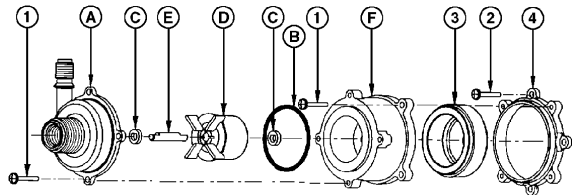

Specifications

Model No.	Item No.	Intake	Discharge	Listing(s)	HP	Volts	Hertz	Amps	Watts	Performance (GPH @ Head)				Shut Off Feet	PSI	Pwr. Cord (ft)	Weight (Lbs.)
										1'	3'	5'	8'				
1.5-MDI-SC	589201	3/4" MNPT/ 3/8" FNPT	1/4" MNPT	UR/C-CSA	1/35	115	60	1.1	88	325	300	260	200	12.5	5.4	6	4.25

Replacement Parts

ITEM	PART NO.	DESCRIPTION
A	189001	Volute
B	924132	O-Ring
C	921077	Thrust Washer
D	189010	Impeller
E	189042	Shaft
F	189047	Housing
1	901434	Screw
2	902443	Screw
3	189023	Drive Magnet
4	189046	Mtg. Bracket