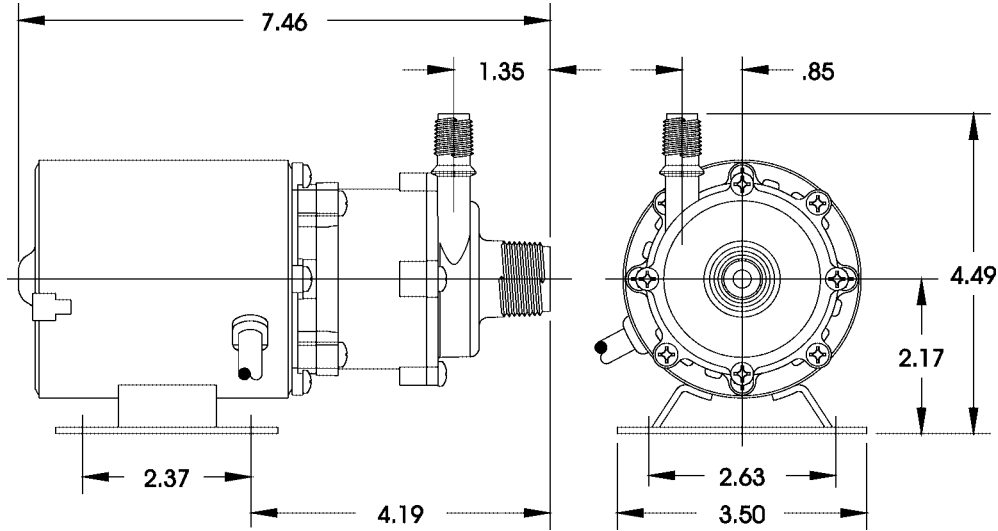

Little Giant Pump Co.

1.5-MDI-SC

NOTE: Designs and dimensions may vary for various reasons (i.e. type of motor). This information should be used as general guide rather than an unqualified guarantee. Specifications are subject to change without prior notice.

Specifications

Model No.	Item No.	Intake	Discharge	Listing(s)	HP	Volts	Hertz	Amps	Watts	Performance (GPH @ Head)				Shut Off Feet	PSI	Pwr. Cord (ft)	Weight (Lbs.)
										1'	3'	5'	8'				
1.5-MDI-SC	589201	3/4" MNPT/ 3/8" FNPT	1/4" MNPT	UR/C-CSA	1/35	115	60	1.1	88	325	300	260	200	12.5	5.4	6	4.25