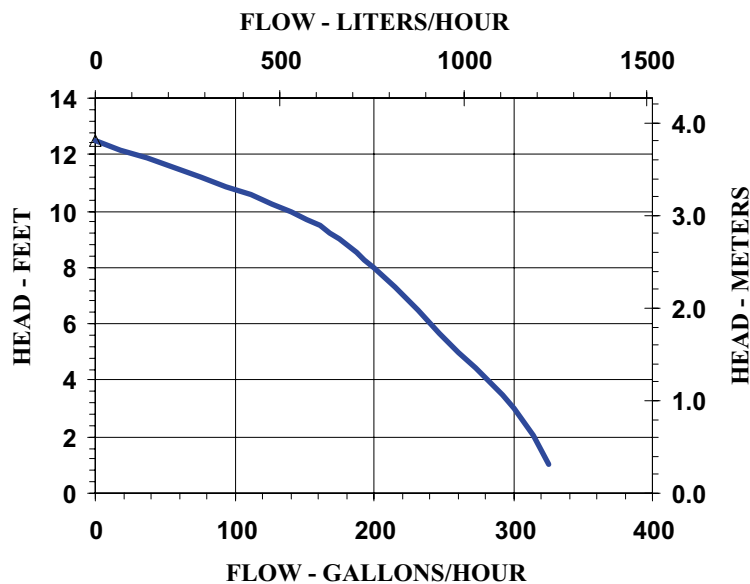

Replacement Parts

ITEM	PART NO.	DESCRIPTION
A	189001	Volute
B	924132	O-Ring
C	921077	Thrust Washer
D	189010	Impeller
E	189042	Shaft
F	189047	Housing
1	901434	Screw
2	902443	Screw
3	189023	Drive Magnet
4	189046	Mtg. Bracket

Note: Parts A-F Contact Fluid.

Little Giant Pump Co.
PO Box 12010
Okla. City, OK 73157
Phone: 405.947.2511
Fax: 405.228.1550
www.LittleGiantPump.com