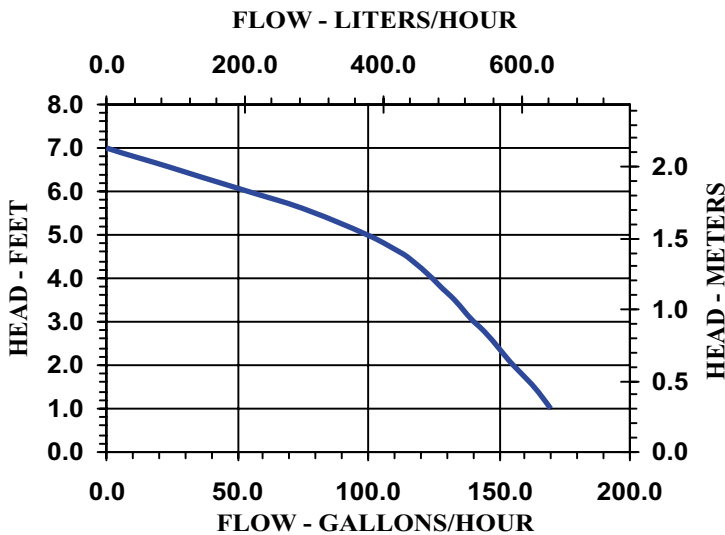

Replacement Parts

Volute	101350
Impeller	101441
Screen	122903

Little Giant Pump Co.
PO Box 12010
Okla. City, OK 73157
Phone: 405.947.2511
Fax: 405.228.1550
www.LittleGiantPump.com