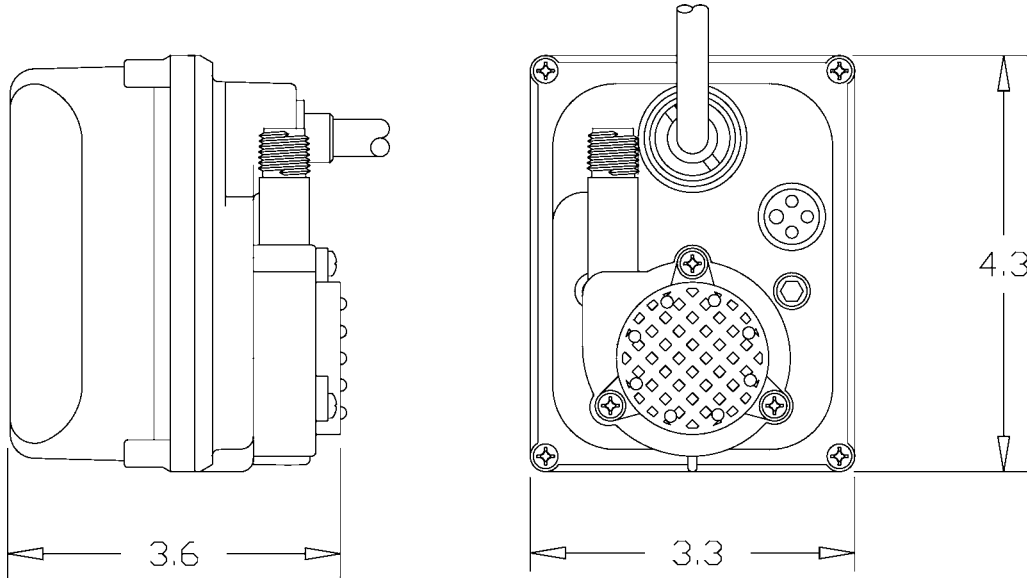

Little Giant Pump Co.

1-MA SERIES

Specifications

Model No.	Item No.	Discharge Size	Listing(s)	HP	Volts	Hertz	Amps	Watts	Performance (GPH @ Head)			Shut Off		Pwr. Cord (ft)	Weight (Lbs.)
									1'	3'	5'	Feet	PSI		
1-MA	521203	1/4" MNPT	UL	1/200	115	60	1.1	70	170	140	100	7	3.0	6	3.17
1-MA	521500	1/4" MNPT		1/200	127	60	1.1	70	170	140	100	7	3.0	6	3.17
1-MAT	521286	1/4" MNPT	UL/CSA	1/200	115	60	1.1	70	170	140	100	7	3.0	10	3.33