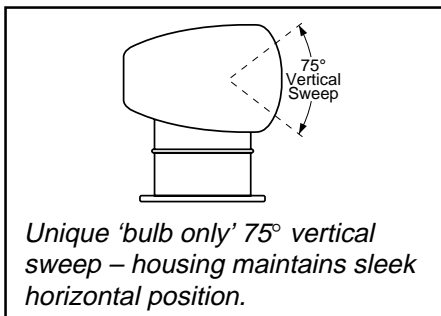

Remote Control Searchlights

135 SL Remote Control Searchlight

A stylish and very practical addition to any vehicle ...at a surprisingly affordable price!

Jabsco's remote-control 135 SL rectangular spotlight harmonizes with the modern sleek look of the 90's. So it will enhance the appearance of any emergency vehicle, construction equipment and agricultural machinery.

60020-0000 & 60020-0024

Tough weather and corrosion resistant white thermoplastic construction. Sealed-beam halogen bulb produces dusk-to-dawn piercing light. Integrally molded clutch design allows the light to be operated against limit stops, without damage. The light has a 15' cable attached that splices to the leads on the switch.