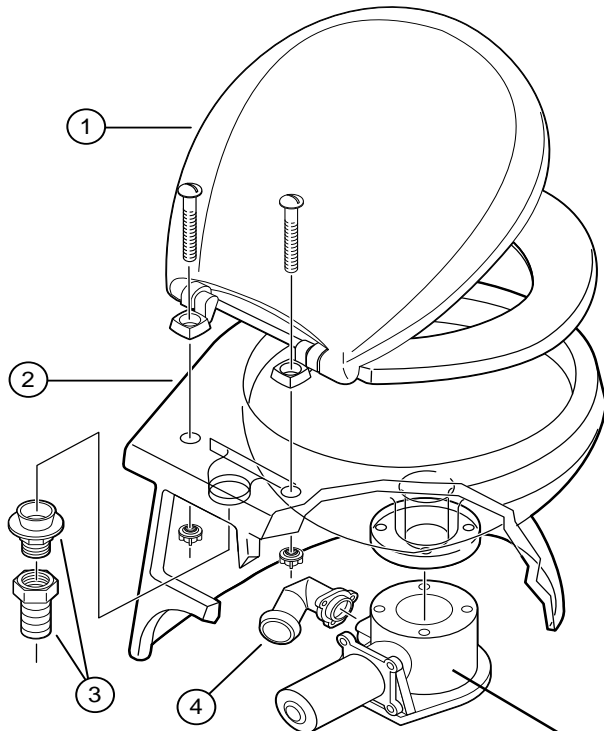

Service Kits and Parts for Toilets

DESIGNER STYLED TOILETS

EXPLODED VIEW