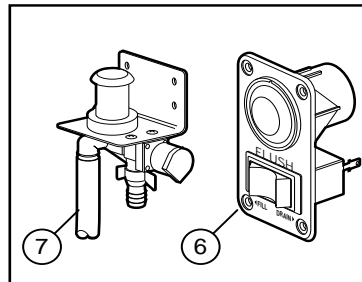

37075 SERIES