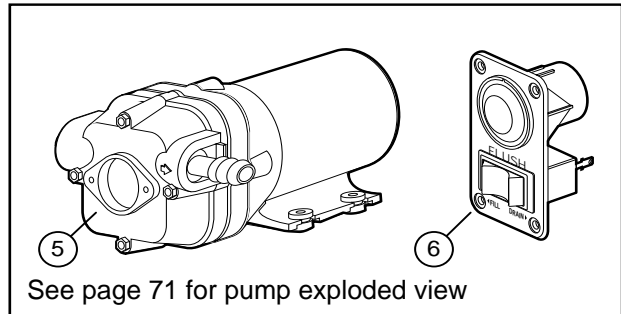

37275 SERIES