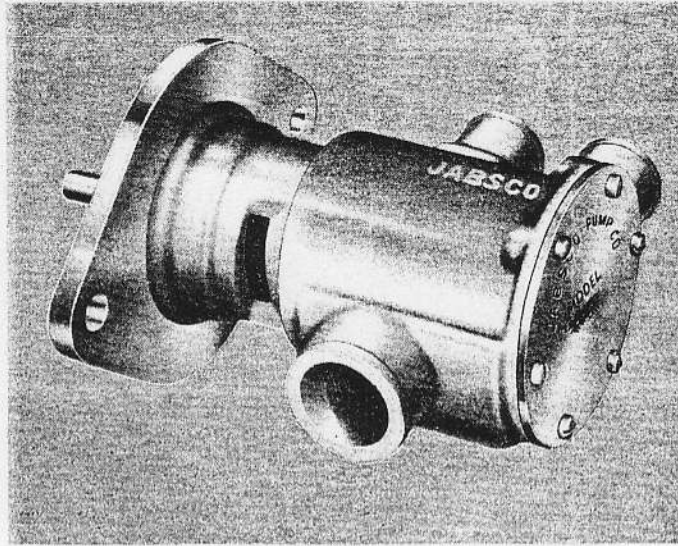

JABSCO®

BALL BEARING
DUAL PUMP

Parts List
Model 9280-51 $\frac{1}{2}$ "

Replaces Model 9280-01

For CRUSADER V-8 Engine

PART NUMBER	DESCRIPTION	QTY. REQ.	PART NUMBER	DESCRIPTION	QTY. REQ.
9284	Body	1	SP 6080-08	Seal - Mech. Rot.	1
9285-51	End Cover	1	SP 1003-09	Screw, End Cover	6
9287	Shaft	1	SP 1003-01	Screw, Cam	2
6148-04	Cam Assembly	2	SP 1030-10	Screw, Plug	2
8641	Gasket	1	SP 2600-06	Ball Bearing	1
1212-08	Impeller Assm.	2	SP 1701-185	Retaining Ring	1
8493	Wearplate	2	SP 1401-03	Key	1
913	Bearing Seal	1	SP 1700-299	Retaining Ring	1

SK-104 Service Kit
MSK-104-51 Major Service Kit

For Price Information, see F. 560-B ("Pumps & Parts Price Book")

JABSCO®

PUMP COMPANY
1485 DALE WAY · COSTA MESA, CALIF.

PRINTED IN U.S.A.

Supersedes F. 1061 A