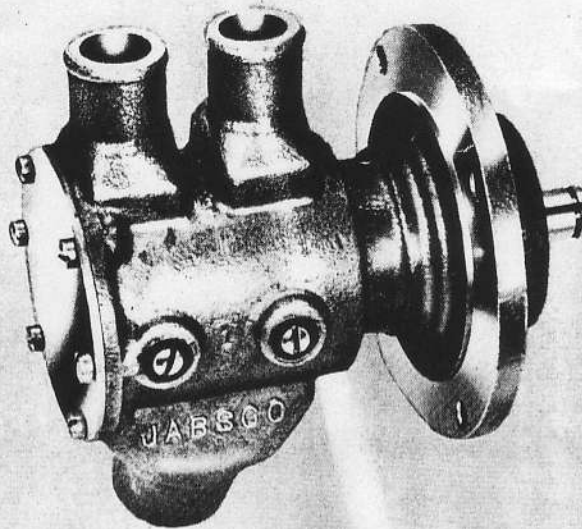

JABSCO® PUMPS

Self-Priming Pumps

MODEL 9280-0011

Product Data

Model 9280-0011 3/4" Dual Ports
Custom Designed for Crusader V8 Marine Engine.

PARTS LIST

Part Number	Description	Qty. Req'd.
9284-0000	Body	1
9285-0010	End Cover	1
9287-0000	Shaft	1
6148-0000*	Cam Assembly	2
8641-0000*	*Gasket	1
1210-0001	*Impeller Assembly	2
8493-0000*	Wearplate	2
913-0000*	Bearing Seal	1
96080-0080*	*Seal (Shaft)	1
91003-0090	Screw (End Cover)	6
91003-0110	Screw (Cam)	2
91030-0100	Screw (Plug)	2
92600-0060*	Ball Bearing	1
91701-1850	Retaining Ring (Brg. to Body)	1
91401-0030	Key (Shaft Drive)	1
91700-2990	Retaining Ring (Shaft)	1
90104-0001	Service Kit	—