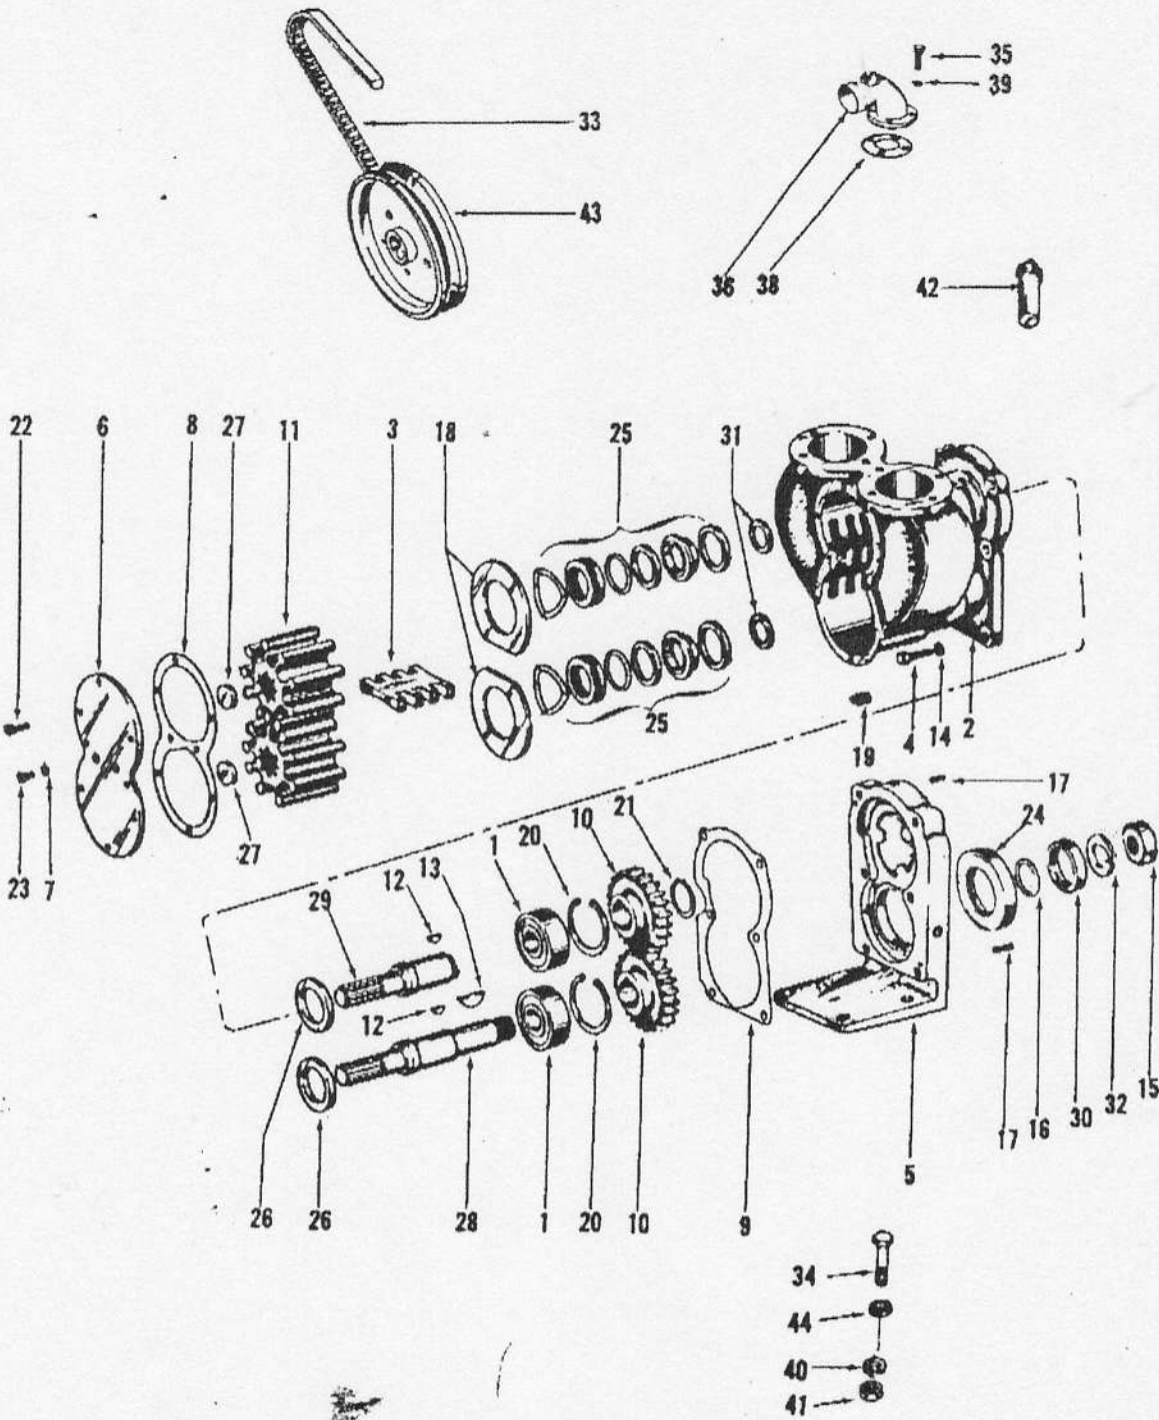

JABSCO PART # 8150-0211

SEA WATER PUMP AND PULLEY