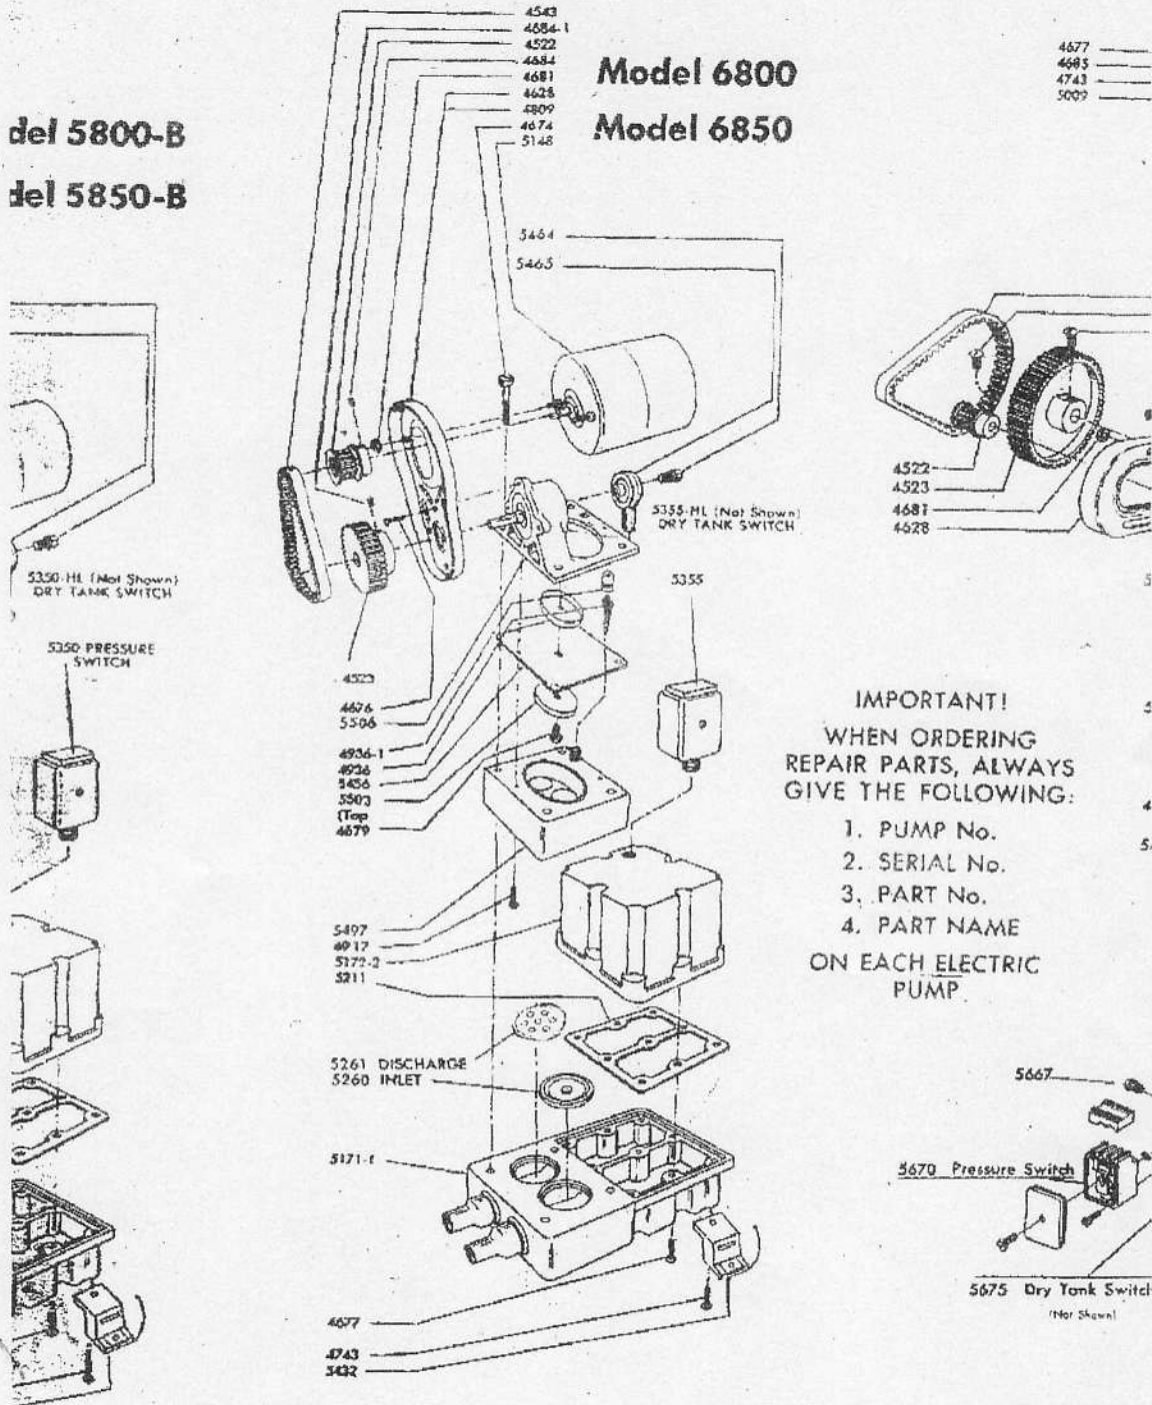

del 5800-B  
del 5850-B

Model 6800  
Model 6850

**IMPORTANT!**  
WHEN ORDERING  
REPAIR PARTS, ALWAYS  
GIVE THE FOLLOWING:

1. PUMP No.
  2. SERIAL No.
  3. PART No.
  4. PART NAME
- ON EACH ELECTRIC  
PUMP.

5675 Dry Tank Switch  
(Not Shown)