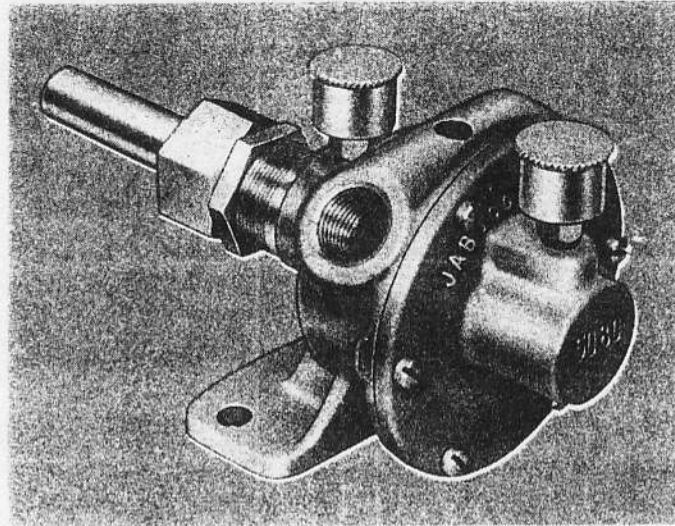

Plain Bearing
Pump

Parts List
Model 5080 ^{1"}/₂

For GRAY MARINE ENGINES: Lugger Six-226, Lugger Six-186, Express Six-226
Express Six-186, Six-88, Phantom Six-112, Model 100, Model 110, Six-104,
Model 109, Model 116 and Model 118.

PART NUMBER	DESCRIPTION	QTY. REQ.	PART NUMBER	DESCRIPTION	QTY. REQ.
5084	Body	1	C-18	Lock Nut	1
5215	End Cover	1	C-16	Pack Nut	1
5087	Shaft	1	C-12-08	Impeller	1
5128	Washer	1	SP 3100-03	Roll Pin	1
3791	Packing	1	SP 1700-62	Retaining Ring	1
4878	Coupling(Not Shown)	1	SP 1501-02	Grease Cup	2
1835	Gasket	1	SP 1401-09	Woodruff Key	1
490	Cam	1	SP 1003-01	Screw, End Cover	6
C-20	Pack Gland	1	SP 1003-01	Screw, Cam	1