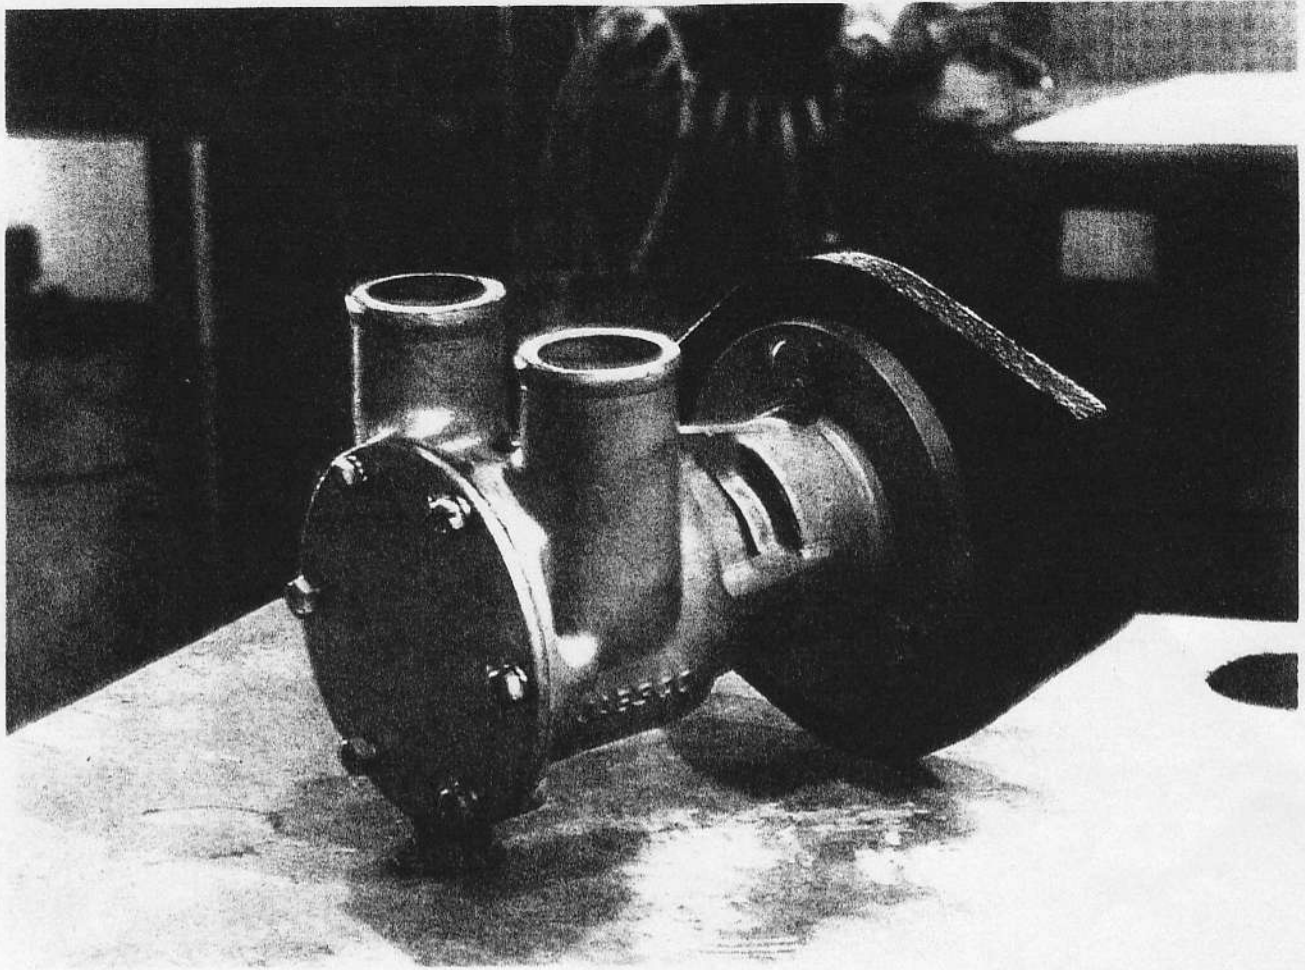

JE 50310-1001

JA 50310-1001

SEE # 1237360

JA 11831-0000 COVER
890-0000 GASKET
4156-0010 WEAR PLATE
91004-0090 CAM SCREW
17937-0001 IMP
JE SP6080-0469 WATER SEAL
② SH 18662 BRG
SH 4258 SMALL S. RING
TC 15.8 x 6.3 x 7 OIL SEAL
JS 01-42679 CAM