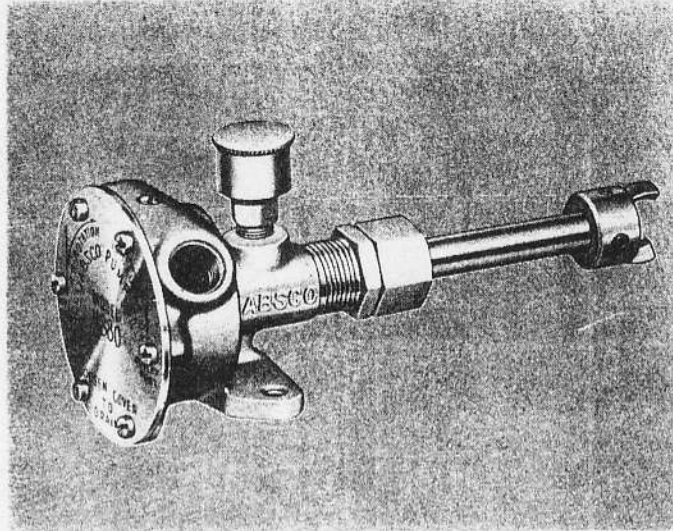

# Plain Bearing Pump

## Parts List Model 4880 $\frac{3}{8}$ "

For GRAY MARINE ENGINES: Four-140, Four-162, Four-45, Four-75, Model 70, Model 620, Model 750, Phantom Four-45, Lugger Four-162, Express Four-162, Phantom Four-62, Fireball Four-50 and Model Four-85.

PART NUMBER	DESCRIPTION	QTY. REQ.	PART NUMBER	DESCRIPTION	QTY. REQ.
4484	Body	1	B-22	Pack Ring	3
4885	End Cover	1	B-18	Lock Nut	1
4886	Coupling	1	B-16	Pack Nut	1
4887	Shaft	1	SP 3100-04	Roll Pin	1
2995	Gasket	1	SP 1002-01	Screw, End Cover	6
2907	Cam	1	SP 1002-02	Screw, Cam	1
673-08	Impeller Assm.	1	SP 1010-06	Screw, Impeller	1
			SP 1501-02	Grease Cup	1