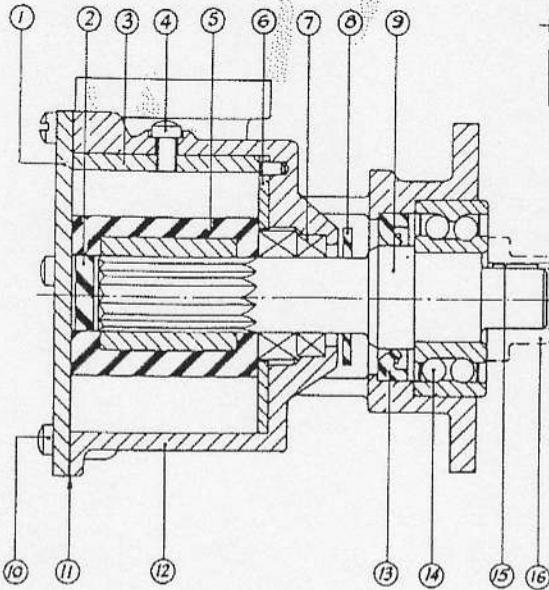

24

JABSCO® MARINE PUMPS

Series 4800

200

INLET SHOWN ONLY
(FODEN PARTS)
models
4800-171
-191

Model
4800-51 } use 4800-101
-151 }
4800-61 } use 4800-111
-161 }
4800-171 } use 4800-21
-191 }
-21-01 }
4800-71-01 use 4800-71
4800-81-01 use 4800-81

PART NUMBER

Key	Description	Qty	Model 4800	Model 4800-21	Model 4800-41	Model 4800-53	Model 4800-54	Model 4800-55	Model 4800-71
1	Endcover Blank	1	3996	All Models					
2	Spline Seal	1	4346	All Models					
3	Cam	1	2551	2551	834	834	834	834	834
4	Cam Screw	1	SP1005-05	SP1005-05	SP1005-04	SP1005-04	SP1005-04	SP1005-04	SP1005-04
5	Impeller	1	836-0001	All Models					
6	Wearplate	1	2574	All Models					
7	Seal Assembly	1	21849	All Models					
8	Slinger	1	3181	All Models					
9	Shaft	1	4388-07	All Models except 4800-53		4388-53			
10	Screw	5	SP1005-04	All Models					
11	Gasket	1	816	All Models					
12	Body	1	4804	4804	4804	4804-53	4804-54	4804	4804-01
13	Seal	1	SP2700-51	All Models					
14	Bearing	1	SP2601-18	SP2601-18	SP2601-18	SP2601-03	SP2601-18	SP2601-18	SP2601-03
15	Key	1	SP1402-06	All Models					
16	Coupling	1	Not Jabco part	FODEN part FD 5909	FODEN part FD 5909	Not Jabco part	Not Jabco part	FODEN part FD 10606	Dotman part LD 145/69

Key	Description	Qty	Model 4800-81	Model 4800-91	Model 4800-101	Model 4800-111	Model 4800-121	Model 4800-141	Model 4800-181
1	Endcover Blank	1	3996	All Models					
2	Spline Seal	1	4346	All Models					
3	Cam	1	2551	834	2551	834	2551	2551	2551
4	Cam Screw	1	SP1005-05	SP1005-04	SP1005-05	SP1005-04	SP1005-05	SP1005-05	SP1005-05
5	Impeller	1	836-0001	All Models	836-0001	836-0001	836-0001	807-1001	836-0001
6	Wearplate	1	2574	All Models					
7	Seal Assembly	1	21849	All Models					
8	Slinger	1	3181	All Models					
9	Shaft	1	4388	All Models					
10	Screw	5	SP1005-04	All Models					
11	Gasket	1	4804-01	4804-01	4804-01	4804-01	4804-21	4804-21	4804
12	Body	1	SP2700-51	All Models					
13	Seal	1	SP2601-03	SP2601-03	SP2601-03	SP2601-03	SP2601-18	SP2601-18	SP2601-18
14	Bearing	1	SP1402-06	All Models					
15	Key	1	Not Jabco part	OE part 6YCT-42333			Not Jabco part	Not Jabco part	FODEN part FD 10606
16	Coupling	1	Dotman part LD 145/69				Not Jabco part	Not Jabco part	

SERVICE KITS containing impeller, seal, gasket, endcover screws.
MODELS 4800-21, -21/01, -51, -81, -81/01, -101, -121, -171, -181, -191 ..... all SK 230
MODELS 4800-41, -53, -54, -55, -61, -71, -71/01, -91, -111, -161 ..... all SK 230
MODEL 4800-141 ..... SK 230-06

ITT JABSCO LIMITED
BINGLEY ROAD, HODDESDON, HERTFORDSHIRE
TELEPHONE: HODDESDON (0992) 467191
TELEGRAMS: JABSCO, HODDESDON TELEX: 263251