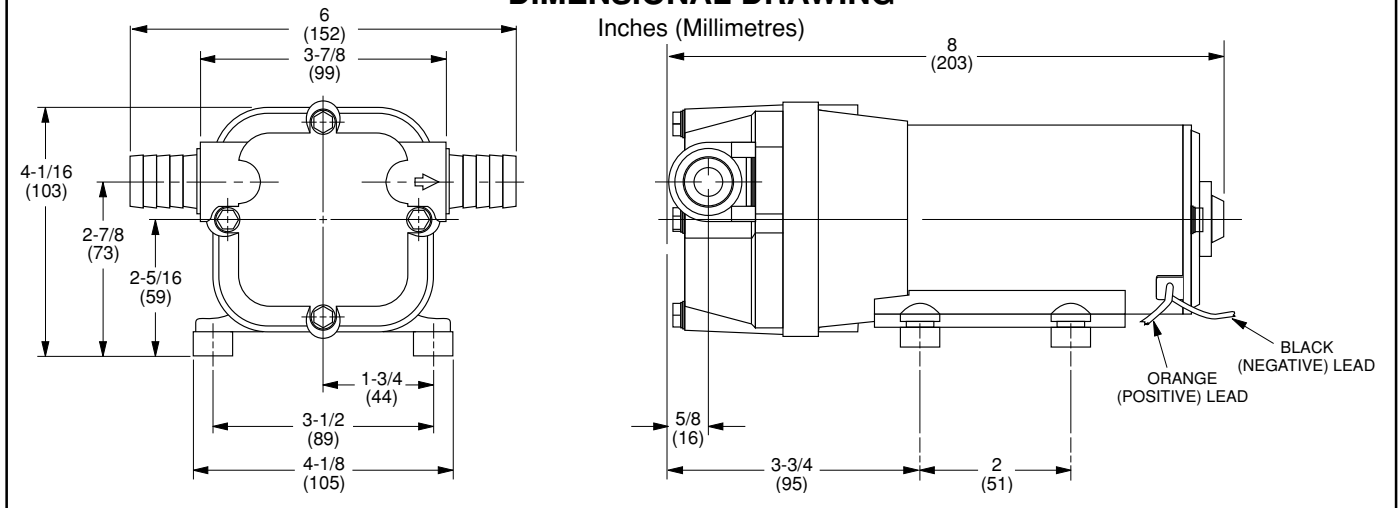

DIMENSIONAL DRAWING

Inches (Millimetres)

	A	B	C	D	E
COMPACT SIZE BOWL	19.15 (486.4)	15.50 (393.7)	14.25 (361.9)	8.88 (225.5)	11.80 (299.7)
STANDARD SIZE BOWL	19.15 (486.4)	15.50 (393.7)	17.25 (438.15)	8.88 (225.5)	11.80 (299.7)

DIMENSIONAL DRAWING

Inches (Millimetres)

Jabsco

U.S.A.
 ITT Jabsco
 1485 Dale Way, P.O. Box 2158
 Costa Mesa, CA 92628-2158
 Tel: (714) 545-8251
 Fax: (714) 957-0609

UNITED KINGDOM
 ITT Jabsco
 Bingley Road, Hoddesdon
 Hertfordshire EN11 0BU
 Tel: +44 (0) 1992 450145
 Fax: +44 (0) 1992 467132