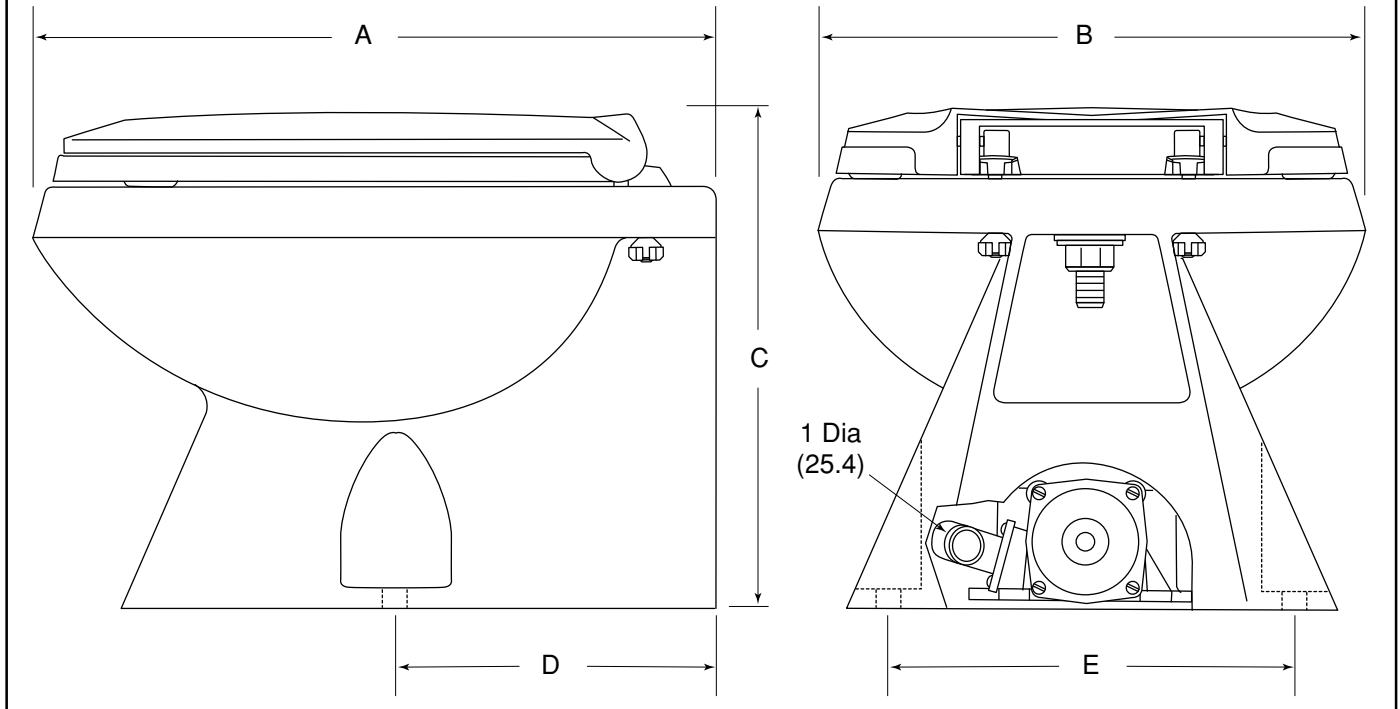

DIMENSIONAL DRAWING

Inches (Millimetres)

	A	B	C	D	E
COMPACT SIZE BOWL	19.15 (486.4)	15.50 (393.7)	14.25 (361.9)	8.88 (225.5)	11.80 (299.7)
STANDARD SIZE BOWL	19.15 (486.4)	15.50 (393.7)	17.25 (438.15)	8.88 (225.5)	11.80 (299.7)

DIMENSIONAL DRAWING

Inches (Millimetres)

Jabsco

U.S.A.
 ITT Jabsco
 1485 Dale Way, P.O. Box 2158
 Costa Mesa, CA 92628-2158
 Tel: (714) 545-8251
 Fax: (714) 957-0609

UNITED KINGDOM
 ITT Jabsco
 Bingley Road, Hoddesdon
 Hertfordshire EN11 0BU
 Tel: +44 (0) 1992 450145
 Fax: +44 (0) 1992 467132