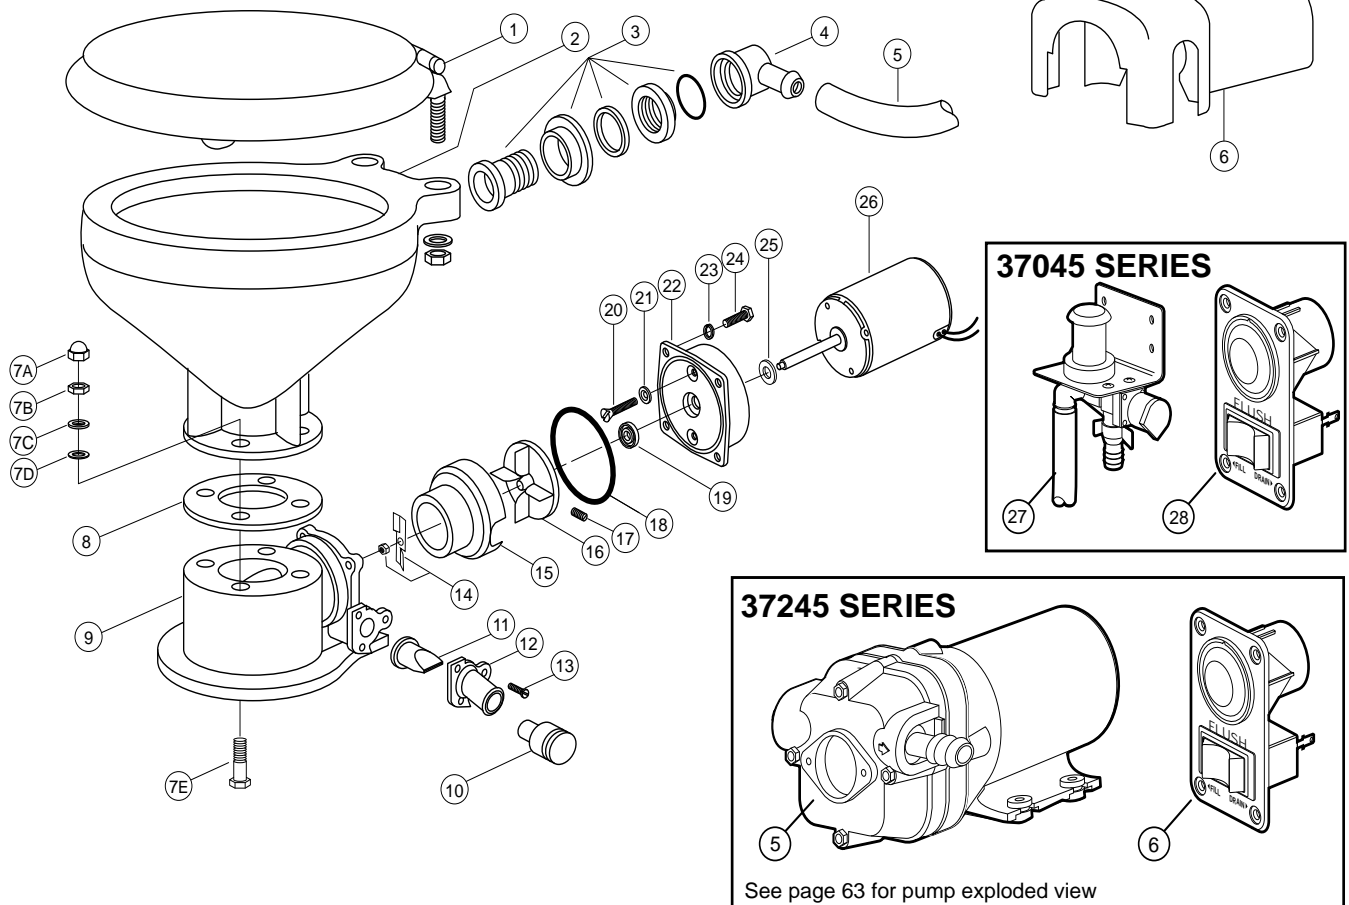

Service Kits and Parts for Toilets

MODEL 37045 SERIES and 37245 SERIES EXPLODED VIEW

PARTS LIST

KEY	DESCRIPTION	QTY. PER TOILET	PART NO.
1	Seat & Cover, Compact Size	1	18753-0437
	Seat & Cover, Household Size	1	18753-0438
2	Bowl, Compact Size	1	59127-7002
	Bowl, Household Size	1	18753-0060
3	Bowl Spud	1	29048-0000
4	Intake Elbow & O-ring	1	29048-0000
5	Hose, 6 feet	1	29035-1031
6	Motor Cover	1	37042-1000
7	Bowl Installation Hardware	1	18753-0472
	7A Nut Cap**	4	
	7B Hex Nut**	4	
	7C Washer, Stainless Steel**	4	
	7D Washer, Plastic**	4	
	7E Hex Head Screw**	4	
8	Gasket*	1	37017-0000
9	Base Assembly**	1	37004-1000
10	1-1/2" Adaptor, Discharge Port	1	98023-0080
11	Joker Valve* **	1	44106-1000
12	1" Discharge Port**	1	44107-1000
13	Screw**	3	96050-0568
14	Chopper Plate with Lock Nut	1	37056-1000

PARTS LIST

KEY	DESCRIPTION	QTY. PER TOILET	PART NO.
15	Macerator Housing	1	37014-0000
16	Centrifugal Impeller	1	37006-0000
17	Set Screw	1	91084-0320
18	O-ring*	1	43990-0066
19	Seal	1	1040-0000
20	Screw	2	91010-0144
21	Washer, Plastic*	2	35445-0000
22	Seal Housing	1	37043-1000
23	Lock Washer #10, Stainless Steel	4	
24	Screw	4	91027-0011
25	Slinger	1	6342-0000
26	Motor - 12 Volt	1	18755-0554
	Motor - 24 Volt	1	18755-0555
	Motor - 32 Volt	1	18755-0556
27	Solenoid Valve & Siphon Breaker		
	12 Volt	1	37038-1012
	24 & 32 Volt	1	37038-1024
28	Switch Panel	1	37047-1000
29	PAR-MAX Pump 12 volt	1	30631-1012
	24 volt	1	30631-1024
	Service Kit		90197-0000

* Parts Supplied with Service Kit. ** Parts included with base 37004-1000.