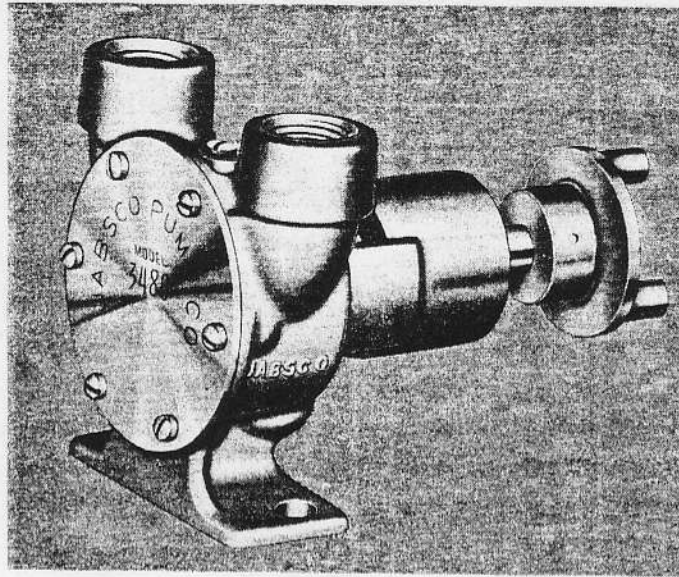

## Ball Bearing Pump

Parts List  
Model 3480  $\frac{1}{2}$ "

MOD 3480  $\frac{1}{2}$ "

For GRAY MARINE ENGINES: Lugger Six-226, Lugger Six-186, Express Six-226, Express Six-186, Six-88, Phantom Six-112, Model 100, Model 110, Six-104, Model 109, Model 116 and Model 118.

PART NUMBER	DESCRIPTION	QTY. REQ.	PART NUMBER	DESCRIPTION	QTY. REQ.
3484	Body	1	SP 1002-02	Screw, End Cover	6
3485	End Cover	1	SP 1003-01	Screw, Cam	1
3487	Shaft	1	SP 1700-248	Retaining Ring (Brg to Body)	1
7884	Cam & Wearplate (Assembly)	1	SP 1700-249	Retaining Ring (Shaft to Brg)	1
3286	Slinger	1	SP 2600-07	Ball Bearing	1
3298	Gasket	1	SP 2700-06	Seal, Shaft	1
1212-08	Impeller Assm.	1	SP 2700-18	Bearing Seal	1
915	Brg Seal-Outer	1	SP 2000-21	"O" Ring	1
3166	Seal Spacer	1	SP 3100-07	Roll Pin	1
			4875	Coupling	1