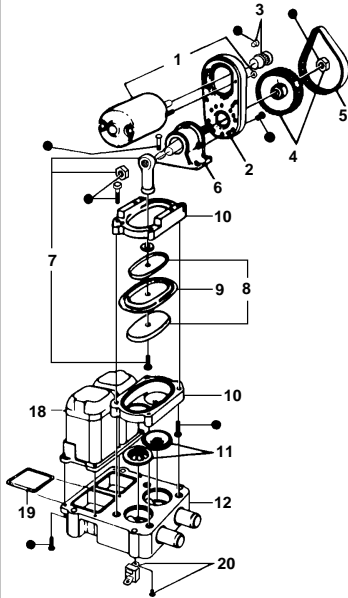

Bilge Pump Replacement Parts

Choose from a line of quality water systems designed to meet your needs.

● Indicates items included in Hardware Kit (Key 21).