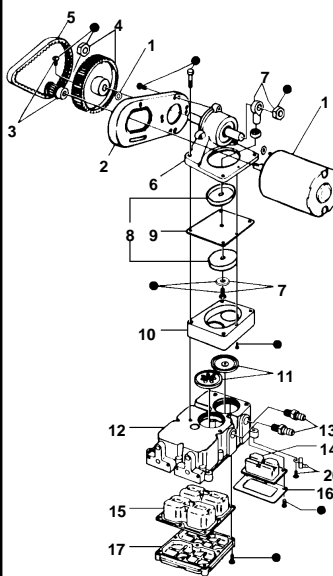

● Indicates items included in Hardware Kit (Key 21).