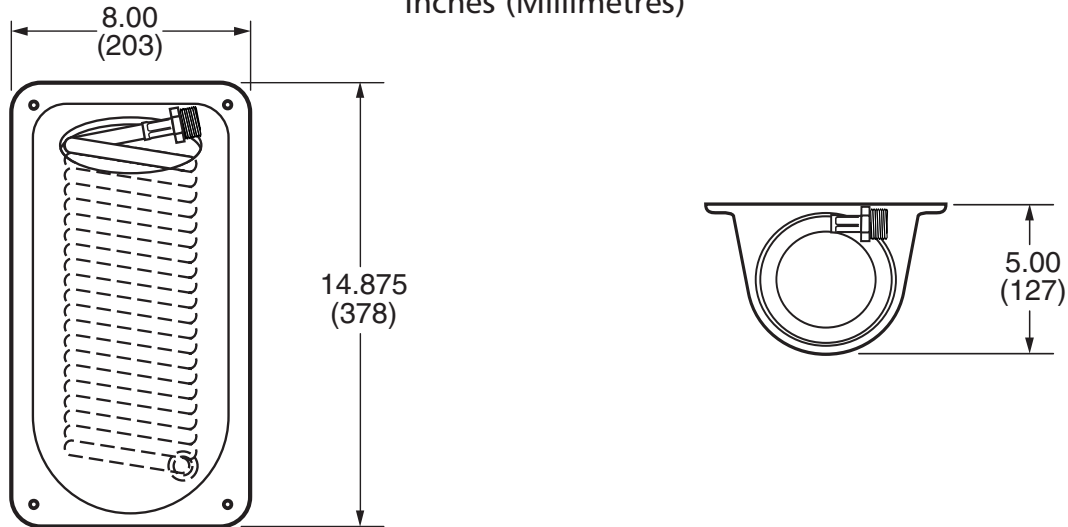

HoseCoil *Cockpit Washdown System* Side Mount Enclosure

Cockpit Washdown System

The perfect solution for installing a washdown hose on your boat that is out of the way. Never trip on a hose again! This clever design will allow you to mount the enclosure in the cockpit and out of the way. The enclosure can be easily attached directly to a Jabsco/Flojet washdown pump or raw water supply line. Adapter fittings are included to fit 3/8" (10 mm), 1/2" (12.7 mm), and 5/8" (16 mm) hose.

Jabsco

ITT Industries
Engineered for life

DIMENSIONAL DRAWING

Inches (Millimetres)

FEATURES

Enclosure Features:

- Lightweight durable plastic material
- Exposed surface UV stabilized
- Easy to use and install
- Provides easy and convenient stowing of the attached HoseCoil

HoseCoil Features:

- 3/8" (10 mm) ID Polyurethane
- 90% usable length
- Self-Coiling
- Solid brass fittings
- UV Inhibitor

MODEL NO.	DESCRIPTION
31910-3115	Cockpit Washdown System Side Mount Enclosure with 15' (4.57 m) Blue HoseCoil