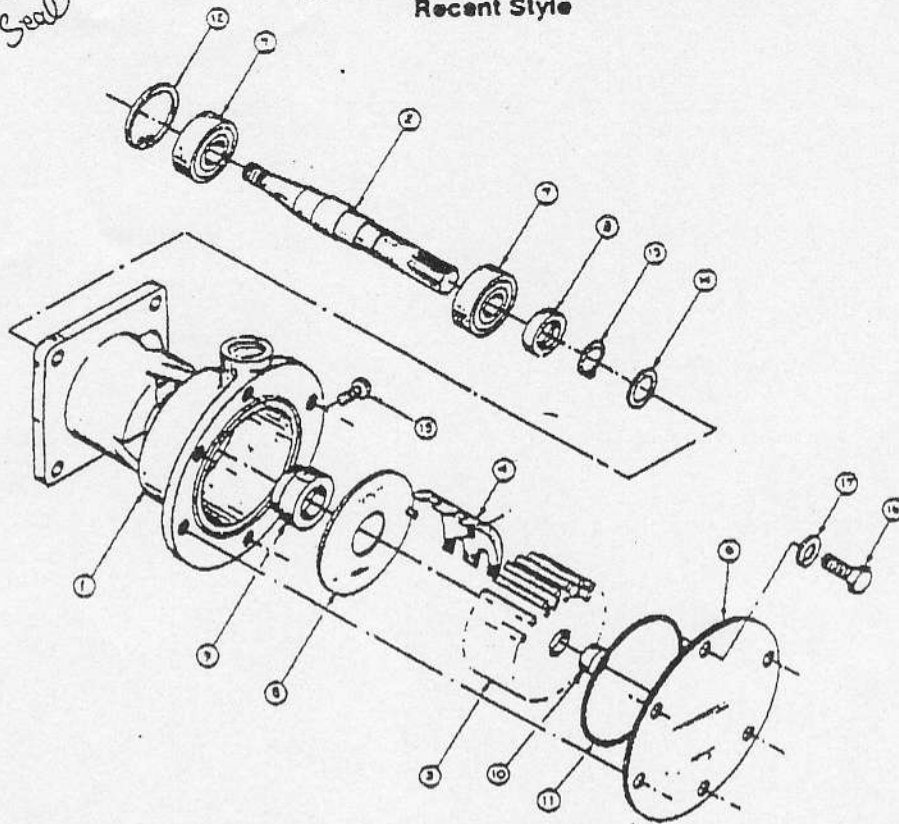

Mechanical Seal

SEAWATER PUMP ASSEMBLY Recent Style

	PART NUMBER	QTY.	DESCRIPTION	SERIAL NUMBER
	25-12057	1	Seawater pump assembly	.
	25-12058	1	Seawater pump body	.
2	25-12059	1	Shaft	.
3	25-12060	1	Impeller - 1210-0001	.
4	25-12061	1	Cam	.
5	25-12062	1	Wear plate - 7884-0000	.
6	25-12063	1	End cover - 11836-0000	.
7	25-12064	2	Bearing - 92600-0120	.
8	25-12065	1	Lip seal - 92700-0180	.
9	25-12066	1	Mechanical seal - 96080-0080	.
10	25-12017	1	Spline seal	.
11	25-12067	1	O-ring - 18753-0133	.
12	25-12068	1	Retaining ring	.
13	25-12069	1	Retaining ring 18753-0131	.
14	25-12070	1	Retaining ring 91700-0620	.
14	25-12070	1	Washer	.
15	25-12071	1	Pan head screw #10-32 x 3/8	.
16	25-12072	1	Hex head screw #10-32 x 3/8	.
17	25-12073	1	Split lock washer #10	.