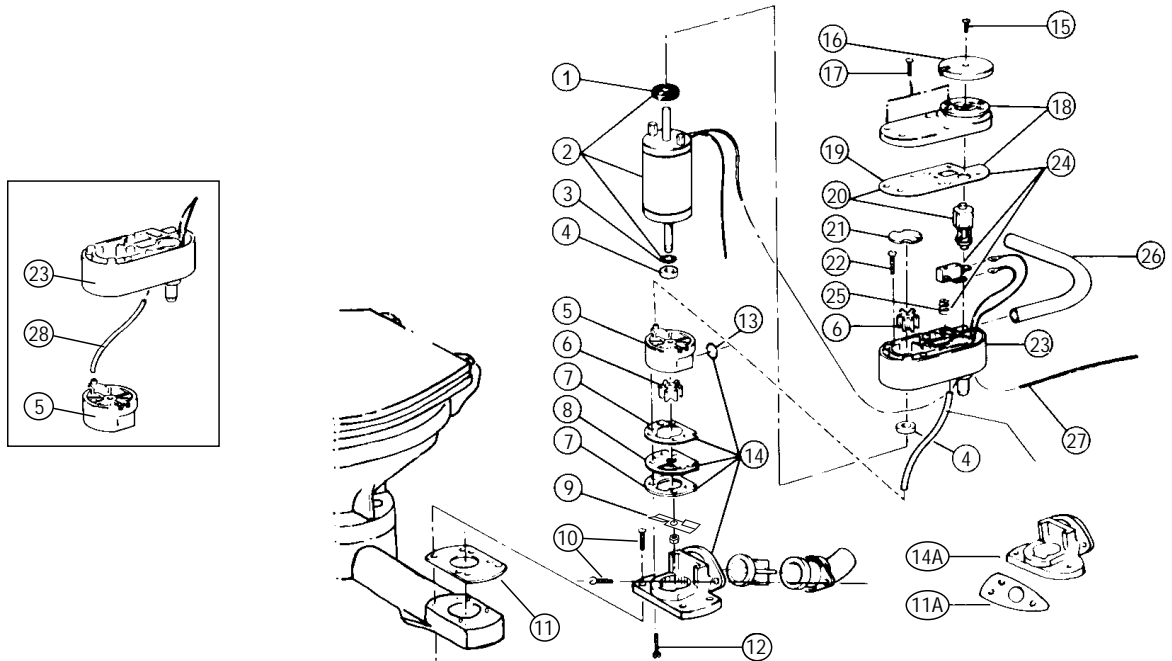

Service Kits and Parts for Toilets

MODEL 29100-SERIES

EXPLODED VIEW

REPAIR KITS AVAILABLE

KIT	PART NO.	DESCRIPTION
A	29101-0000	SERVICE KIT
B	29109-0000	HARDWARE KIT
C	29116-1000	WASTE & FLUSH PUMP HOUSING ASSYS.

PARTS LIST

KEY	DESCRIPTION	QTY. PER TOILET	PART NO.	QTY. PER REPAIR KIT		
				A	B	C
12	SCREW (Waste Pump)		4			4
13	O-RING	1	18753-0169	1		1
14	MACERATOR HOUSING	1	29071-1000			
14A	MAC. HOUSING (59128-Series)	1	18753-0172			
15	SCREW (Control Knob)	1		1	1	1
16	CONTROL KNOB	1	29077-1000			
17	SCREW (Flush Pump Cover)	7		1	7	1
18	FLUSH PUMP COVER ASSY.	1	29081-1000			
19	FLUSH PUMP GASKET (Cork)	1	29075-1000	1		1
20	CONTROL VALVE ASSY.	1	29083-1000			
21	WEARPLATE (Brass)	1	18753-0170		1	
22	SCREW (Flush Pump)	2		1	2	1
23	FLUSH PUMP HOUSING	1				1
24	SWITCH ASSY.	1	29103-1000	1		
25	SWITCH SPRING	1	18753-0171			1
26	HOSE (All Toilets)	1	29035-1000			
27	CABLE ASSY.	1				
28	BLEED TUBE	1	29019-1010	1		1

PARTS LIST

KEY	DESCRIPTION	QTY. PER TOILET	PART NO.	QTY. PER REPAIR KIT		
				A	B	C
1	SLINGER (large)	1				
2	MOTOR ASSEMBLY 12 V	1	29108-0120			
	24 V	1	29108-0240			
3	SLINGER (Small)	1		1		
4	SEAL	2	18753-0166	2		2
5	WASTE PUMP BODY	1				1
6	IMPELLER	2	6303-0003	2		
7	GASKET (Paper)	2	18753-0167	2	2	2
8	WEARPLATE (Stainless Steel)	1	18753-0168		1	
9	CHOPPER + LOCK NUT	1	37056-1000			
10	MOUNTING SCREW	-		1		1
11	BASE GASKET (Rubber)	1	29072-1000			
11A	BASE GASKET (59128-Series)	1	18753-0173			