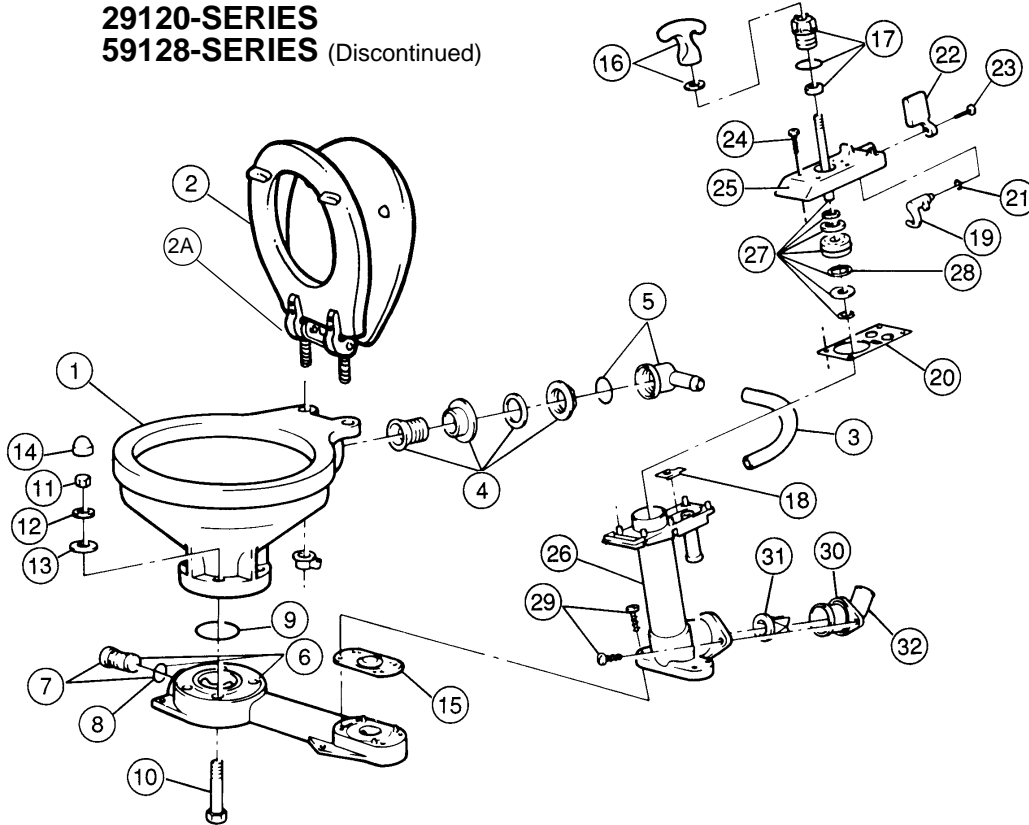

Service Kits and Parts for Toilets

**MODEL 29090-SERIES
29120-SERIES
59128-SERIES (Discontinued)**

EXPLODED VIEW

59128-SERIES (Brydon Boy) SERVICE PARTS

Pump assembly with discharge elbow and joker valve.
59127-7050

Service Kit.
All seals, gaskets and valves.
59300-1002

Piston Rod Seal and Piston O-Ring.
59127-7017

REPAIR KITS AVAILABLE

KIT	PART NO.	DESCRIPTION
A	29045-0000	MAJOR SERVICE KIT, PUMP
B	29040-1000	PUMP ASSEMBLY
C	29094-0000	VALVE COVER ASSEMBLY
D	29051-0000	PUMP CYLINDER ASSEMBLY
E	29047-0000	BOWL INSTALLATION KIT

PARTS LIST

KEY	DESCRIPTION	QTY. PER TOILET	PART NO.	QTY. PER REPAIR KIT				
				A	B	C	D	E
13	WASHER (NYLON)	4						4
14	C A P	4		2				4
15	BASE VALVE GASKET	1	29043-0000	1	1			
16	HANDLE WITH BUMPER WASHER	1	29026-0000		1	1		
17	SEAL ASSEMBLY	1	29044-0000	1	1	1		
18	TOP VALVE SEAT	1		1	1		1	
19	C A M	1			1	1		
20	TOP VALVE GASKET	1	29042-0000	1	1			
21	O-RING (FLUSH LEVER)	1		1	1	1		
22	FLUSH CONTROL LEVER	1			1	1		
23	SCREW (FLUSH LEVER)	1		1	1	1		
24	SCREW (VALVE COVER)	6		1	6	6		
25	VALVE COVER	1			1	1		
26	PUMP CYLINDER				1		1	
27	PISTON, ROD & O-RING ASSY	1	29046-0000		1			
28	O-RING (PISTON)	1	29017-1000		1			
29	SCREW (PUMP CYLINDER)	6		1	2		2	
30	DISCHARGE FLANGE	1	29091-0000		1		1	
31	JOKER VALVE	1	29092-0000	1	1		1	
32	DISCHARGE ELBOW	1	29029-0000		1		1	

PARTS LIST

KEY	DESCRIPTION	QTY. PER TOILET	PART NO.	QTY. PER REPAIR KIT				
				A	B	C	D	E
1	BOWL COMPACT	1	59127-7002					
	LARGE	1	18753-0060					
2	SEAT, LID & COMPACT	1	18753-0437					
	HINGE SET LARGE	1	18753-0438					
2A	HINGE KIT COMPACT	1	18753-0181					
3	HOSE COMPACT	1	29035-0000					
	LARGE	1	29035-0001					
4	BOWL SPUD	1	29048-0000					
5	INTAKE ELBOW & O-RING	1						
6	BASE, PLUG & O-RING ASSY	1	29041-1000					
7	PLUG & O-RING ASSY	1	29028-1000					
8	O-RING (PLUG)	1		1				
9	O-RING (BOWL)	1	44101-1000					1
10	BOLT	4						4
11	NUT	4						4
12	WASHER (SS)	4						4