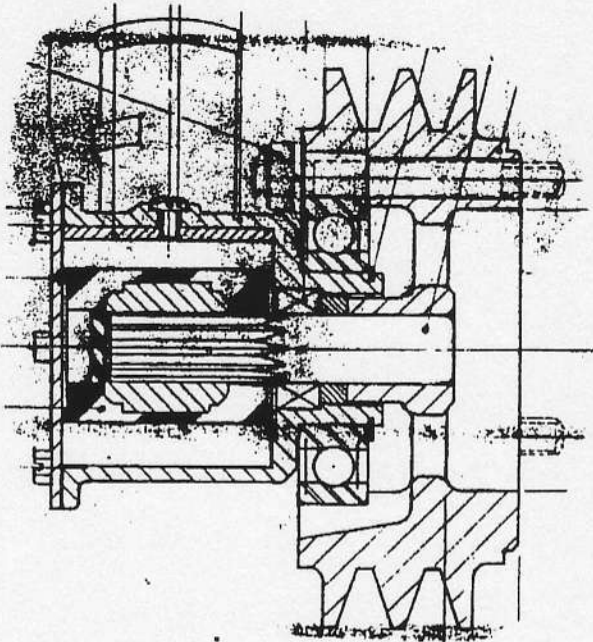

# JABSCO® MARINE PUMPS

Series 22750  
23020

VIEW A

VIEW B

key	description	qty	model 22750-1101	model 22750-1151	model 23020-1101
	Endcover	1	3992	all models	
	Screws *	6	SP8019-01	all models	
	gasket *	1	3298	all models	
	gasket *	1	4345	all models	
	Seal Seal *	1	22318	22308	22318
	o-ring	1	SP1004-11	SP1004-10	SP1004-11
	Impeller *	1	22120-0001	all models	
	body	1	22304-02	all models	
	Seal Assy *	1	SP6080-08	all models	
	bearing	1	SP2600-09	all models	
	retaining ring	1	45026-04	all models	
	retaining ring	1	=	=	SP1701-4432
	bearing housing	1	22754	22754	23024.0000
	pulley	1	22307	all models	
	shaft	1	not Jabco part	not Jabco part	not Jabco part
	screw	1	not Jabco part	not Jabco part	not Jabco part
	washer	1	not Jabco part	not Jabco part	not Jabco part
	view		A	A	B

\* Service kit : SK 331-05 all models

contains: \* impeller, gasket, seal assembly, endcover screws