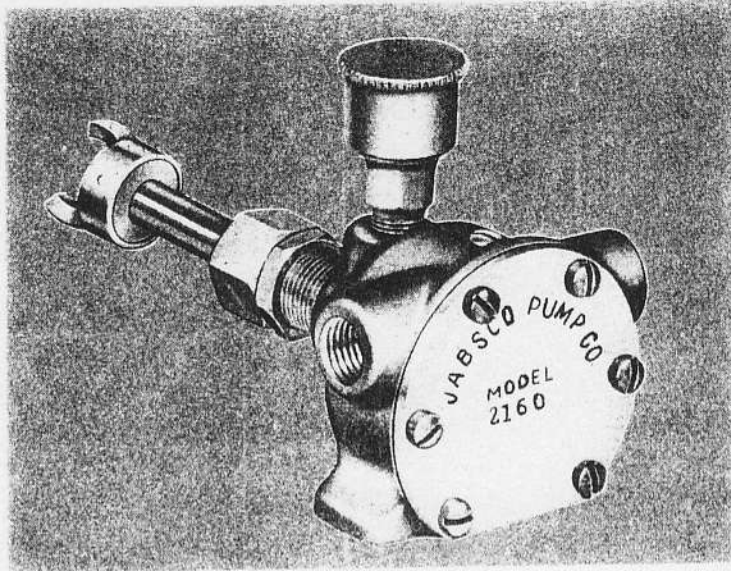

JABSCO

Bronze
Plain Bearing Pump

Parts List
Model 2160 $\frac{1}{4}$ "

For GRAY MARINE ENGINES: Light Four-69, Four-112 and Sea Scout-91

| PART NUMBER | DESCRIPTION | QTY. REQ. | PART NUMBER | DESCRIPTION | QTY. REQ. |
|-------------|-------------|-----------|-------------|------------------|-----------|
| 2149 | Body | 1 | AL-22 | Packing | 1 |
| 2155 | Shaft | 1 | 4874 | Coupling | 1 |
| AL-24-08 | Impeller | 1 | SP 1501-02 | Grease Cup | 1 |
| AL-8 | Cam | 1 | SP 1002-01 | Screw, End Cover | 6 |
| 2157 | End Cover | 1 | SP 1002-01 | Screw, Cam | 1 |
| AL-16 | Pack Nut | 1 | SP 3100-04 | Roll Pin | 1 |
| AL-18 | Lock Nut | 1 | SP 1009-05 | Screw, Impeller | 1 |
| 2158 | Gasket | 1 | | | |